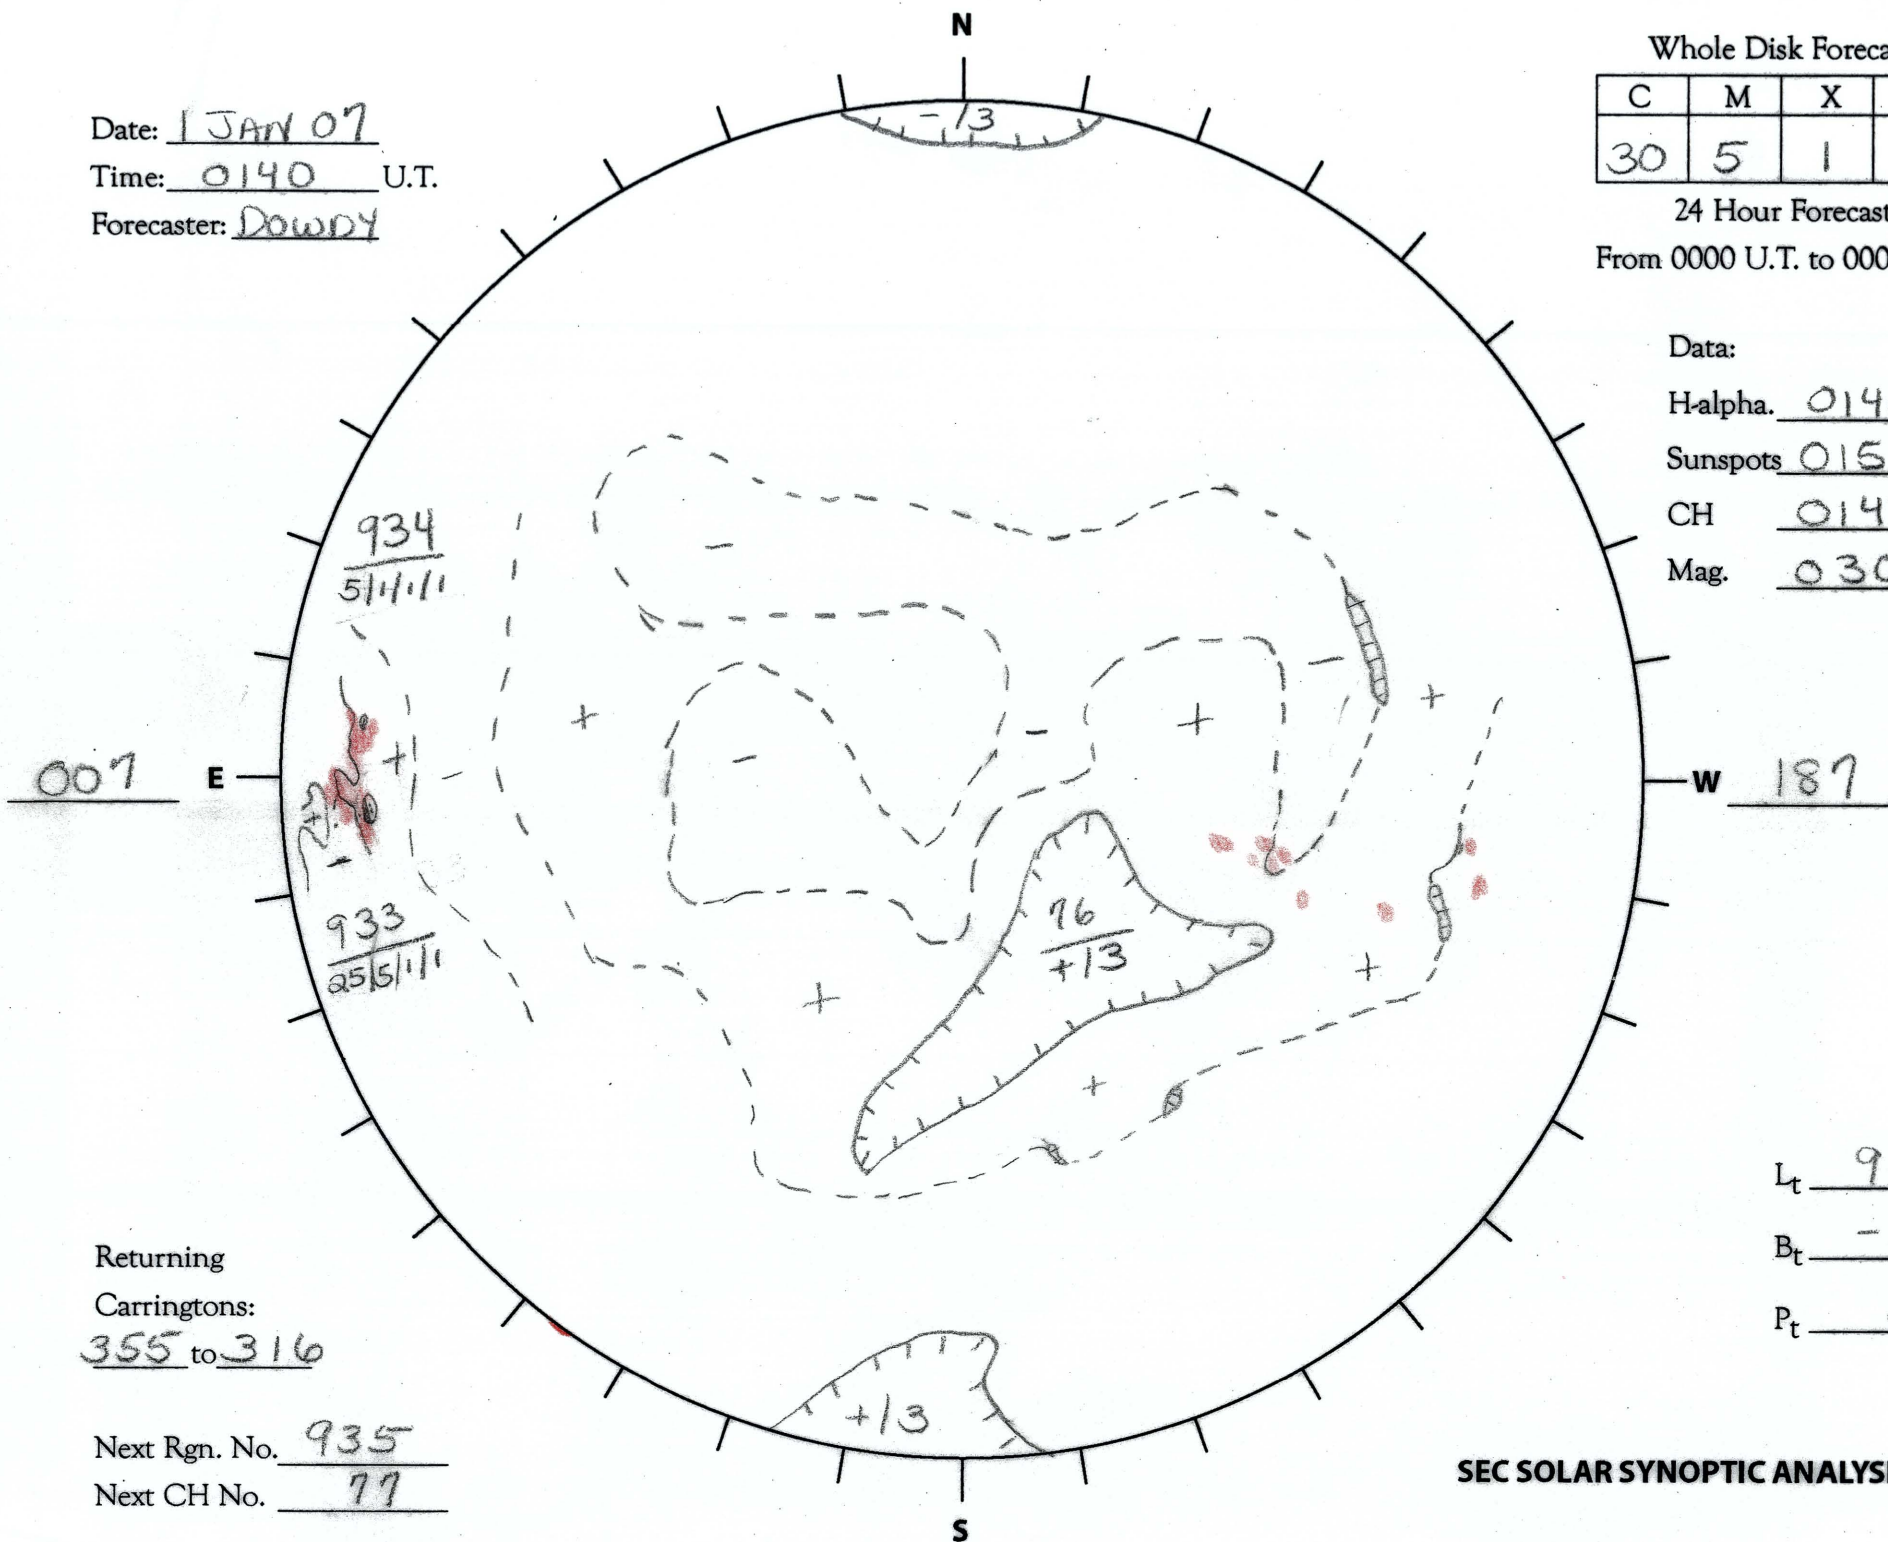

Date: 1 JAN 07
 Time: 0140 U.T.
 Forecaster: Dowdy

Whole Disk Forecast

C	M	X	P
30	5	1	1

24 Hour Forecast
 From 0000 U.T. to 0000 U.T.

Data:

H-alpha. 0140 U.T.

Sunspots 0157 U.T.

CH 0148 U.T.

Mag. 0304 U.T.

Returning
 Carringtons:
355 to 316

Next Rgn. No. 935
 Next CH No. 77

L_t 97.8

B_t -3.0

P_t 2.2