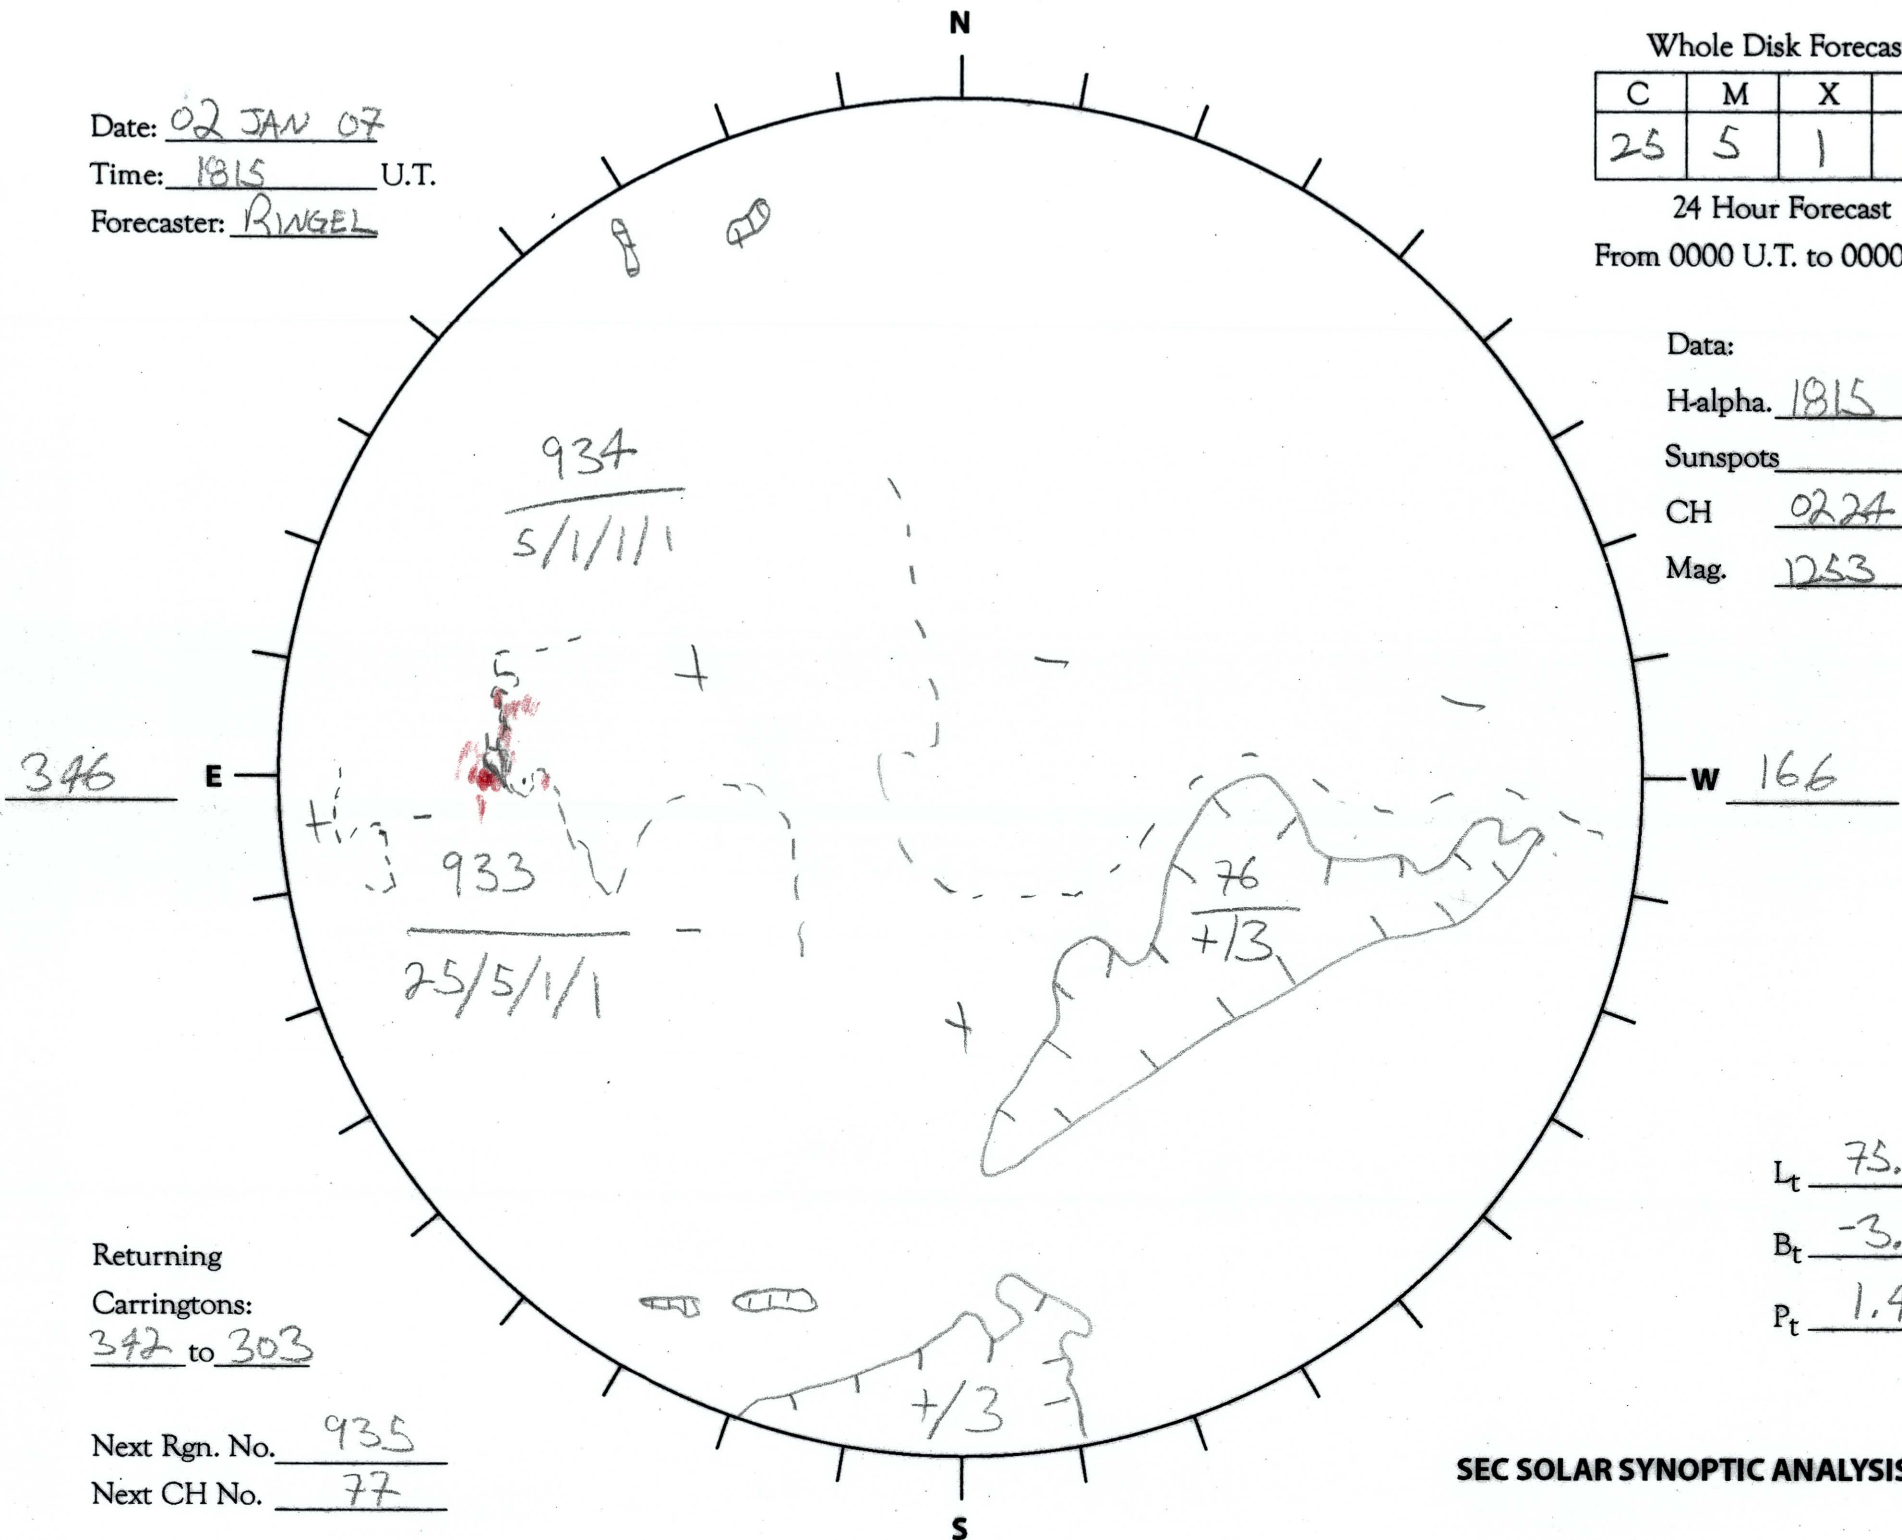

Date: 02 JAN 07  
 Time: 1815 U.T.  
 Forecaster: RINGEL

Whole Disk Forecast

C	M	X	P
25	5	1	1

24 Hour Forecast  
 From 0000 U.T. to 0000 U.T.

Data:

H-alpha. 1815 U.T.

Sunspots            U.T.

CH 0224 U.T.

Mag. 1253 U.T.

Returning  
 Carringtons:  
342 to 303

Next Rgn. No. 935  
 Next CH No. 77

$L_t$  75.6

$B_t$  -3.2

$P_t$  1.4