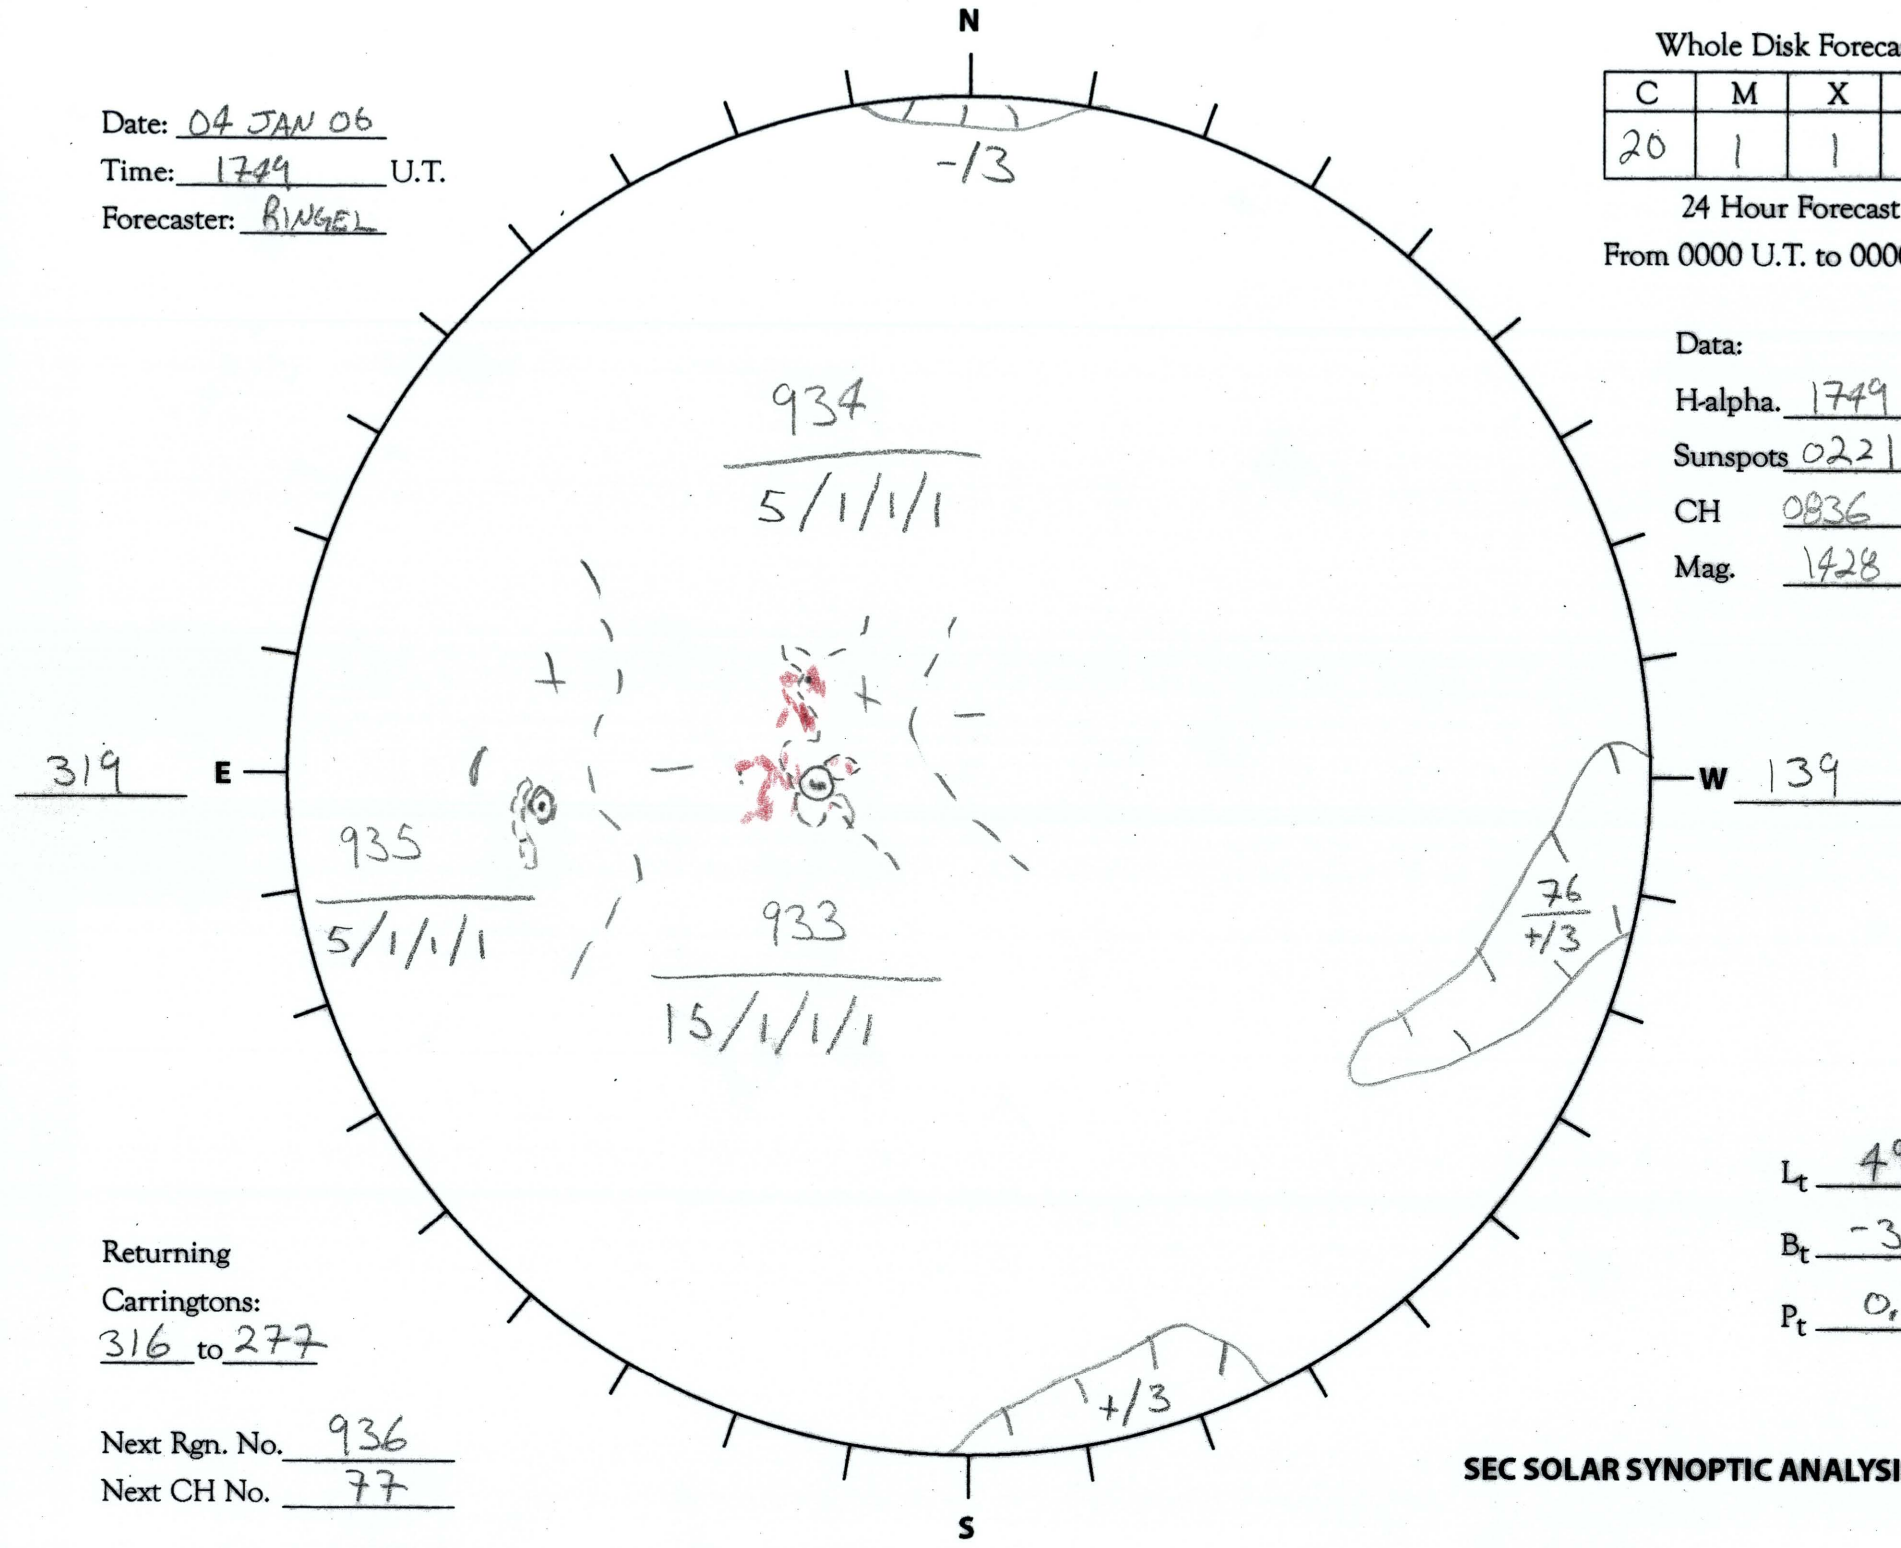

Date: 04 JAN 06
 Time: 1749 U.T.
 Forecaster: BINGEL

Whole Disk Forecast

C	M	X	P
20	1	1	1

24 Hour Forecast
 From 0000 U.T. to 0000 U.T.

Data:

H-alpha. 1749 U.T.

Sunspots 0221 U.T.

CH 0836 U.T.

Mag. 1428 U.T.

Returning
 Carringtons:
316 to 277

Next Rgn. No. 936
 Next CH No. 77

L_t 49.5

B_t -3.4

P_t 0.4