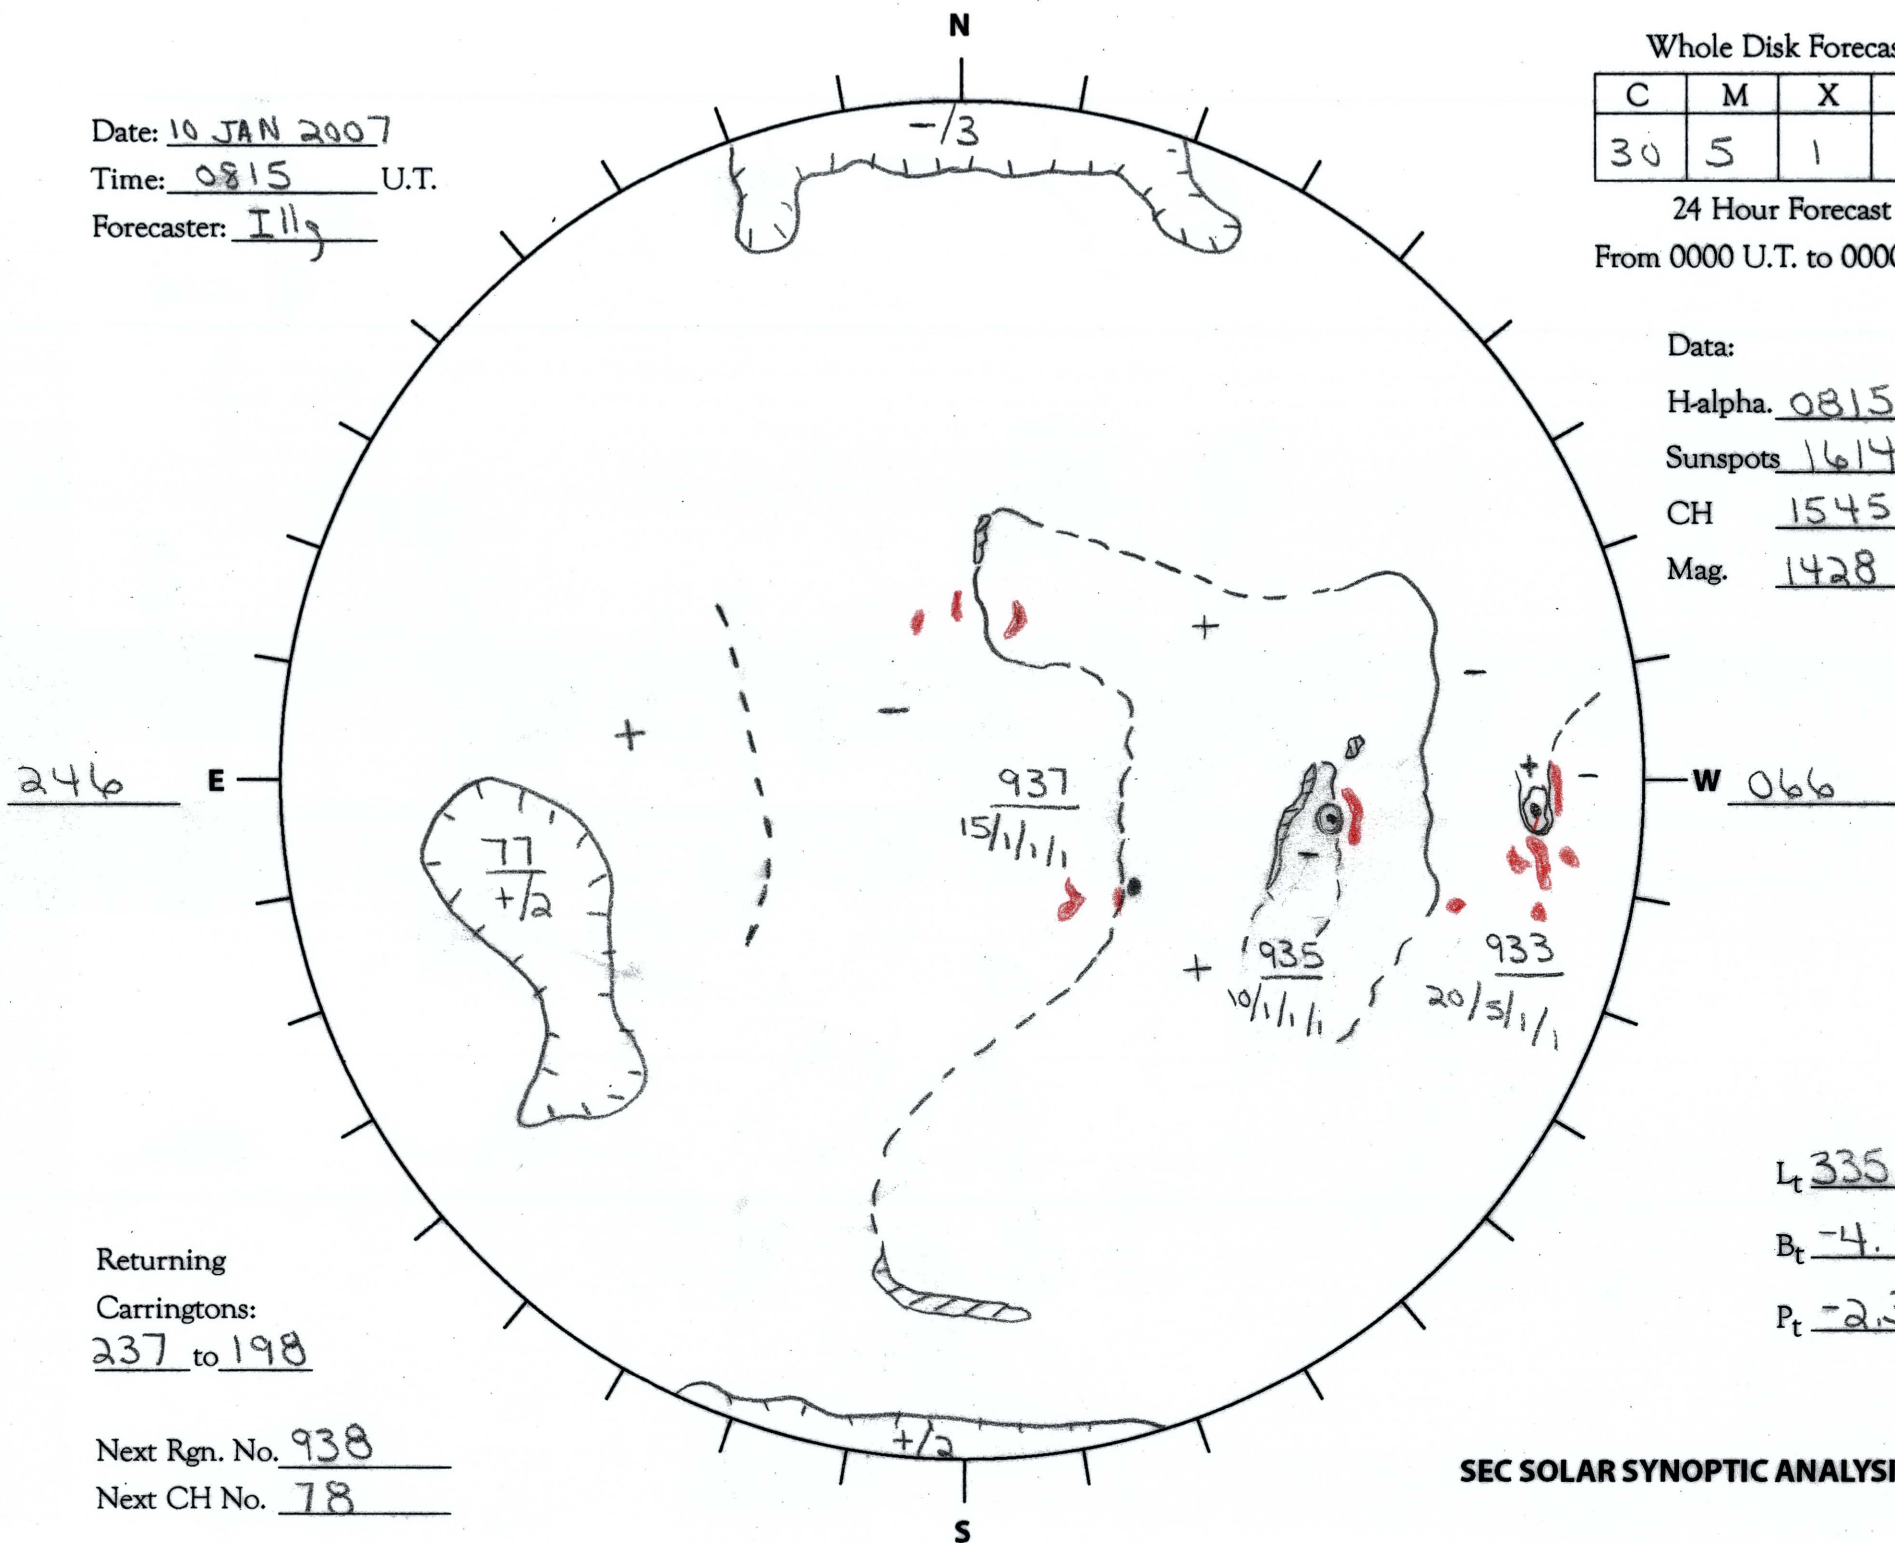

Date: 10 JAN 2007
 Time: 0815 U.T.
 Forecaster: Ilg

Whole Disk Forecast

C	M	X	P
30	5	1	1

24 Hour Forecast
 From 0000 U.T. to 0000 U.T.

Data:
 H-alpha. 0815 U.T.
 Sunspots 1614 U.T.
 CH 1545 U.T.
 Mag. 1428 U.T.

Returning
 Carringtons:
237 to 198

Next Rgn. No. 938
 Next CH No. 78

L_t 335.7
 B_t -4.0
 P_t -2.3