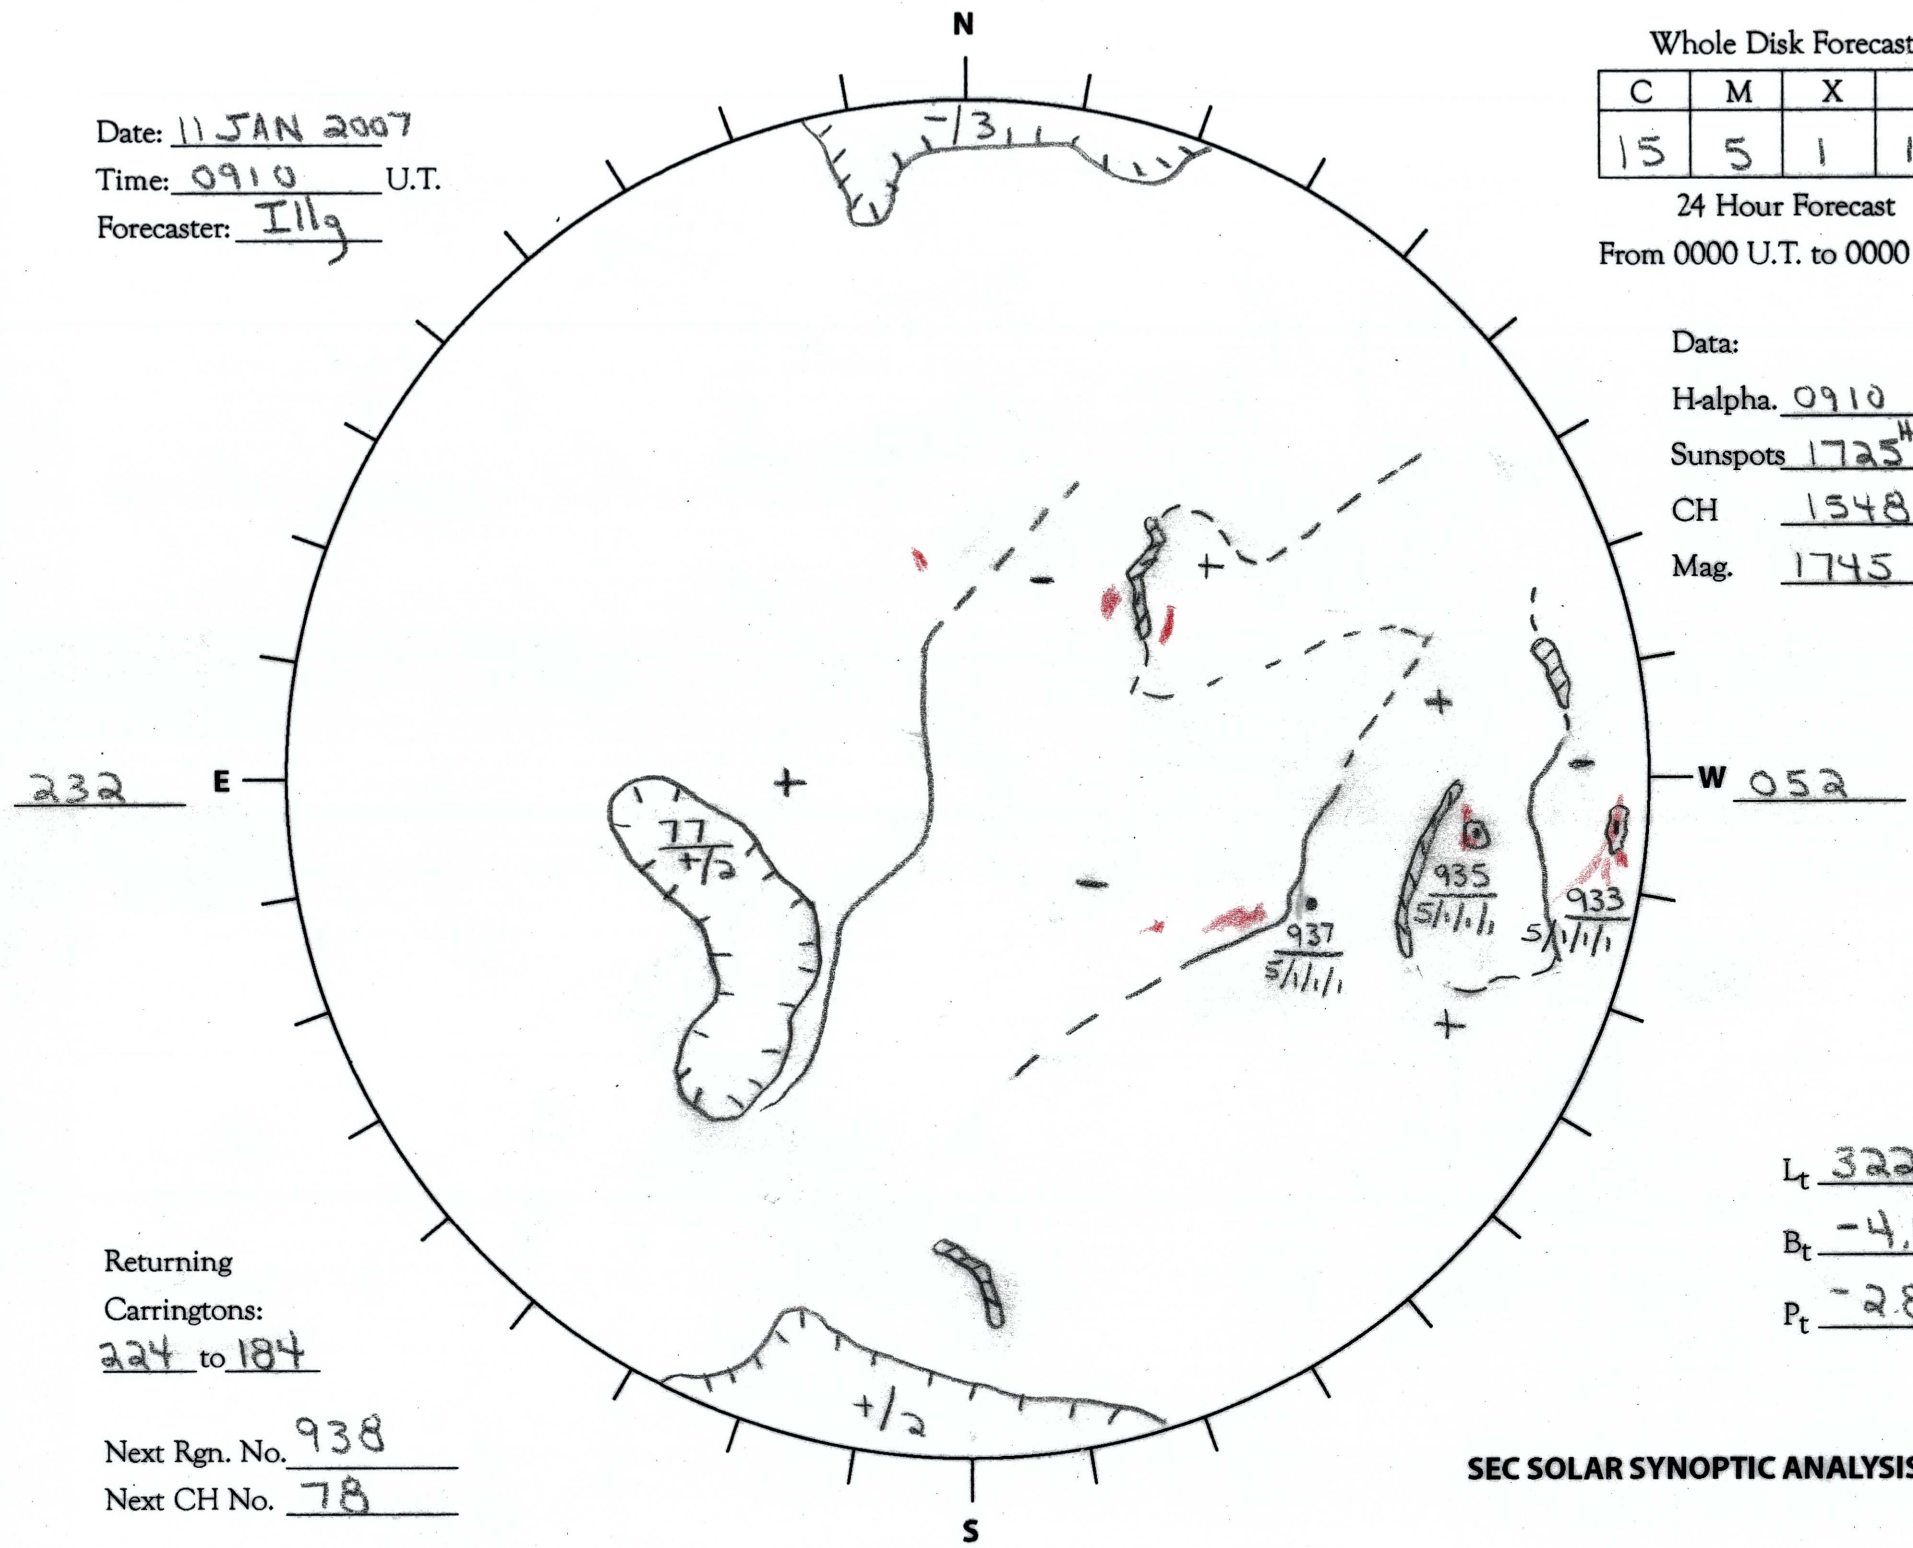

Date: 11 JAN 2007
 Time: 0910 U.T.
 Forecaster: Illg

Whole Disk Forecast

C	M	X	P
15	5	1	1

24 Hour Forecast
 From 0000 U.T. to 0000 U.T.

Data:
 H-alpha. 0910 U.T.
 Sunspots 1725^{HMN} U.T.
 CH 1548 U.T.
 Mag. 1745 U.T.

Returning
 Carringtons:
224 to 184

Next Rgn. No. 938
 Next CH No. 78

L_t 322
 B_t -4.1
 P_t -2.8