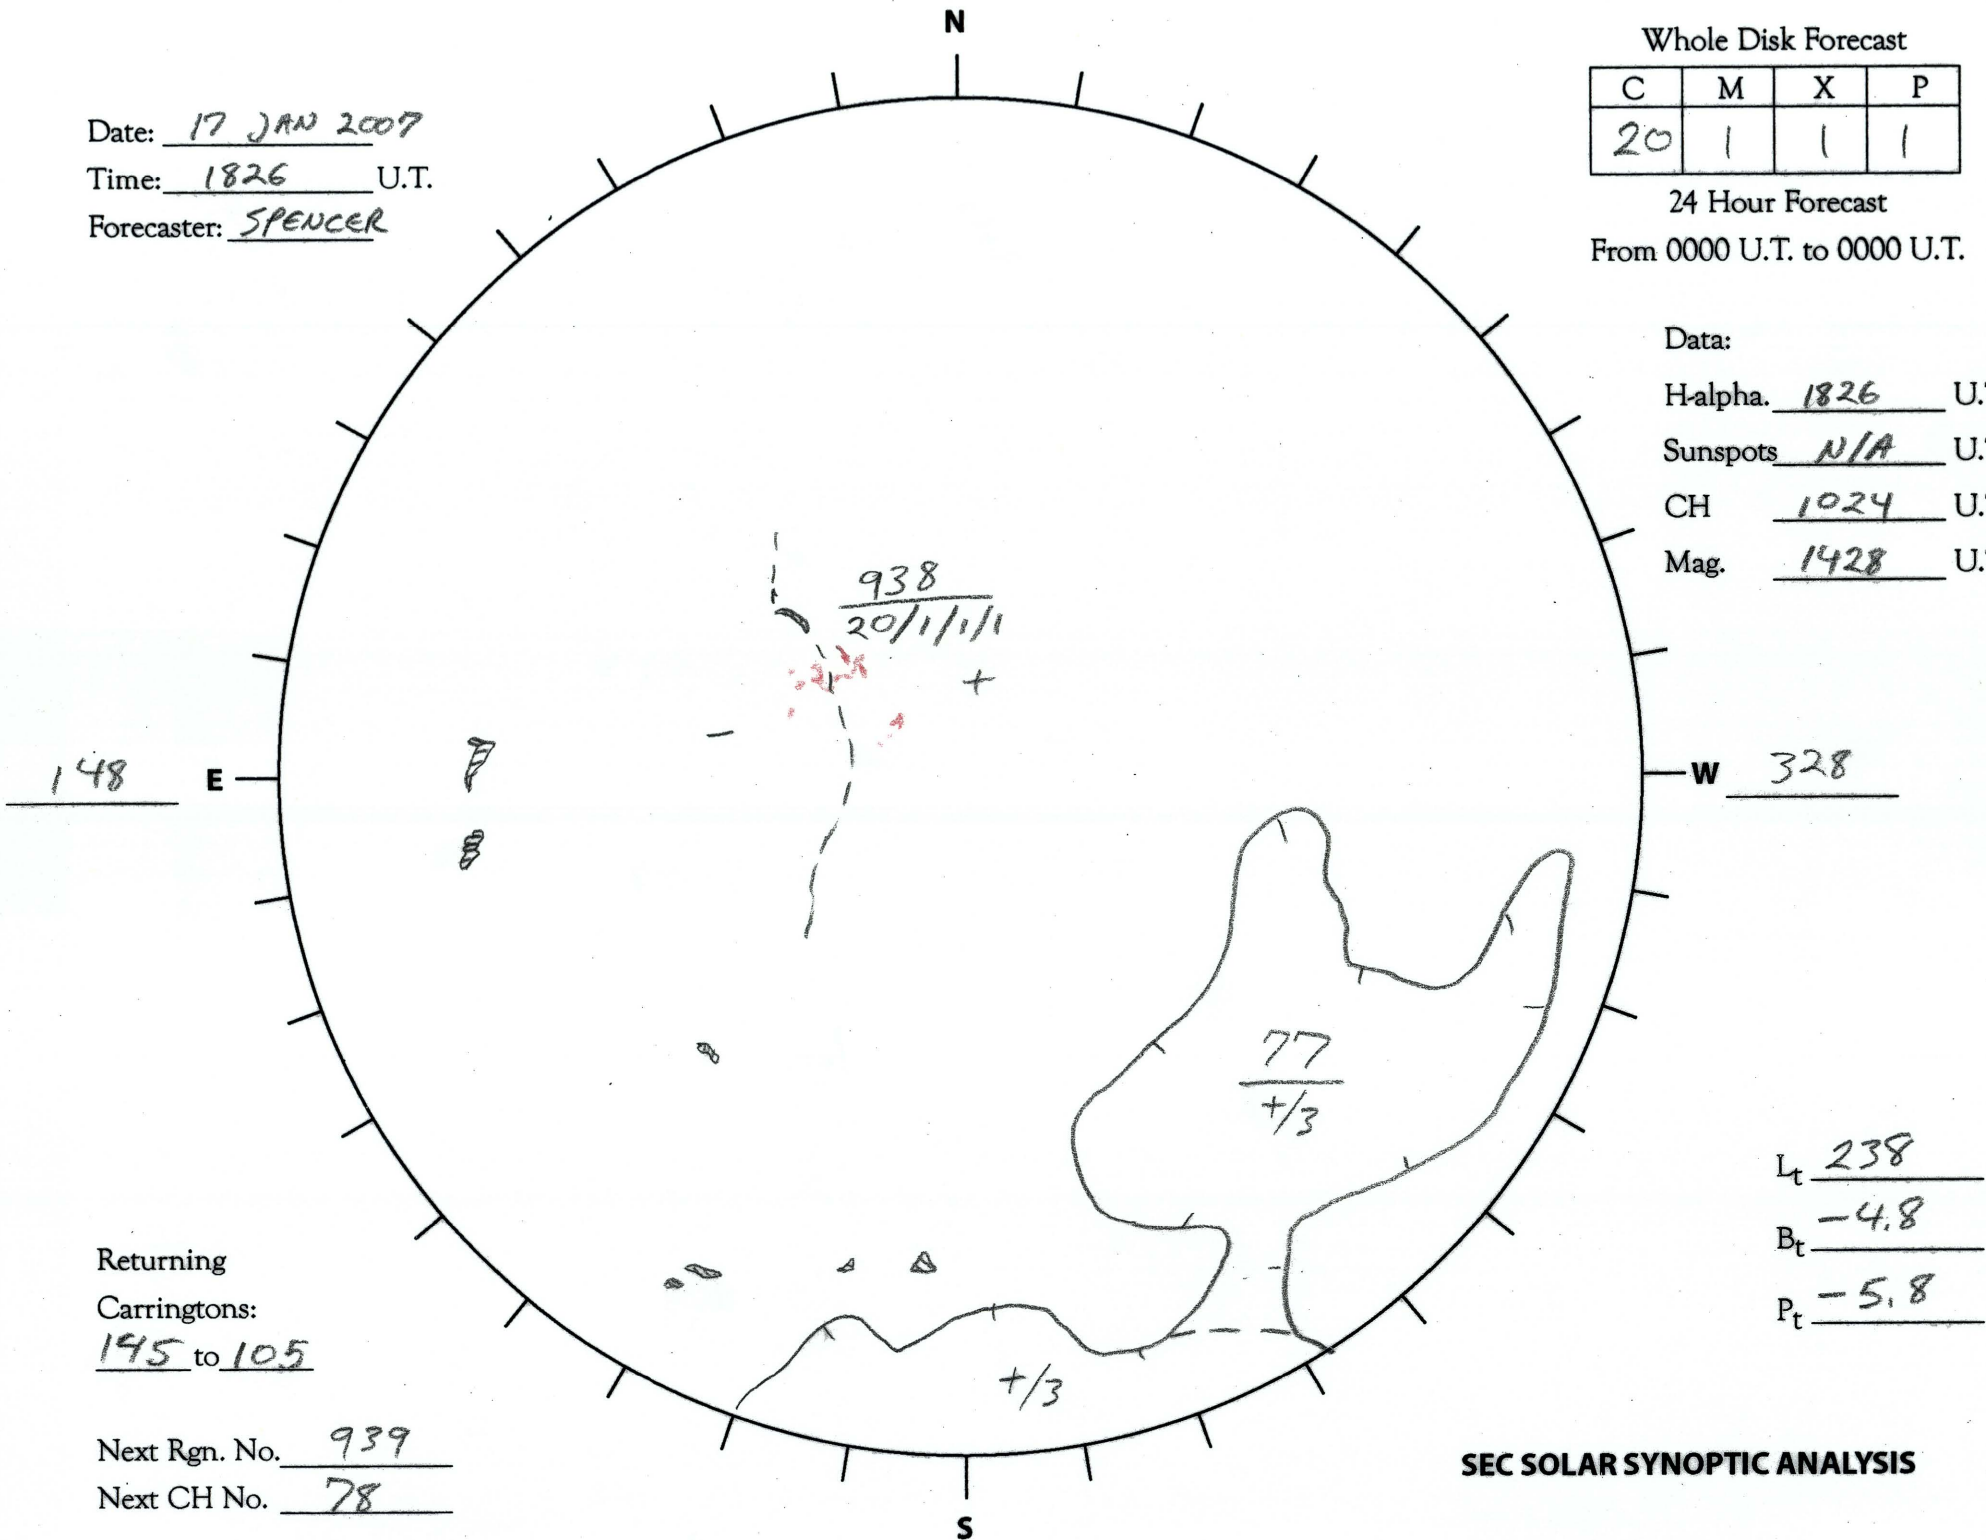

Date: 17 JAN 2007  
 Time: 1826 U.T.  
 Forecaster: SPENCER

Whole Disk Forecast

C	M	X	P
20	1	1	1

24 Hour Forecast  
 From 0000 U.T. to 0000 U.T.

Data:

H-alpha. 1826 U.T.

Sunspots N/A U.T.

CH 1024 U.T.

Mag. 1428 U.T.

Returning  
 Carringtons:  
195 to 105

Next Rgn. No. 939  
 Next CH No. 78

$L_t$  238  
 $B_t$  -4.8  
 $P_t$  -5.8