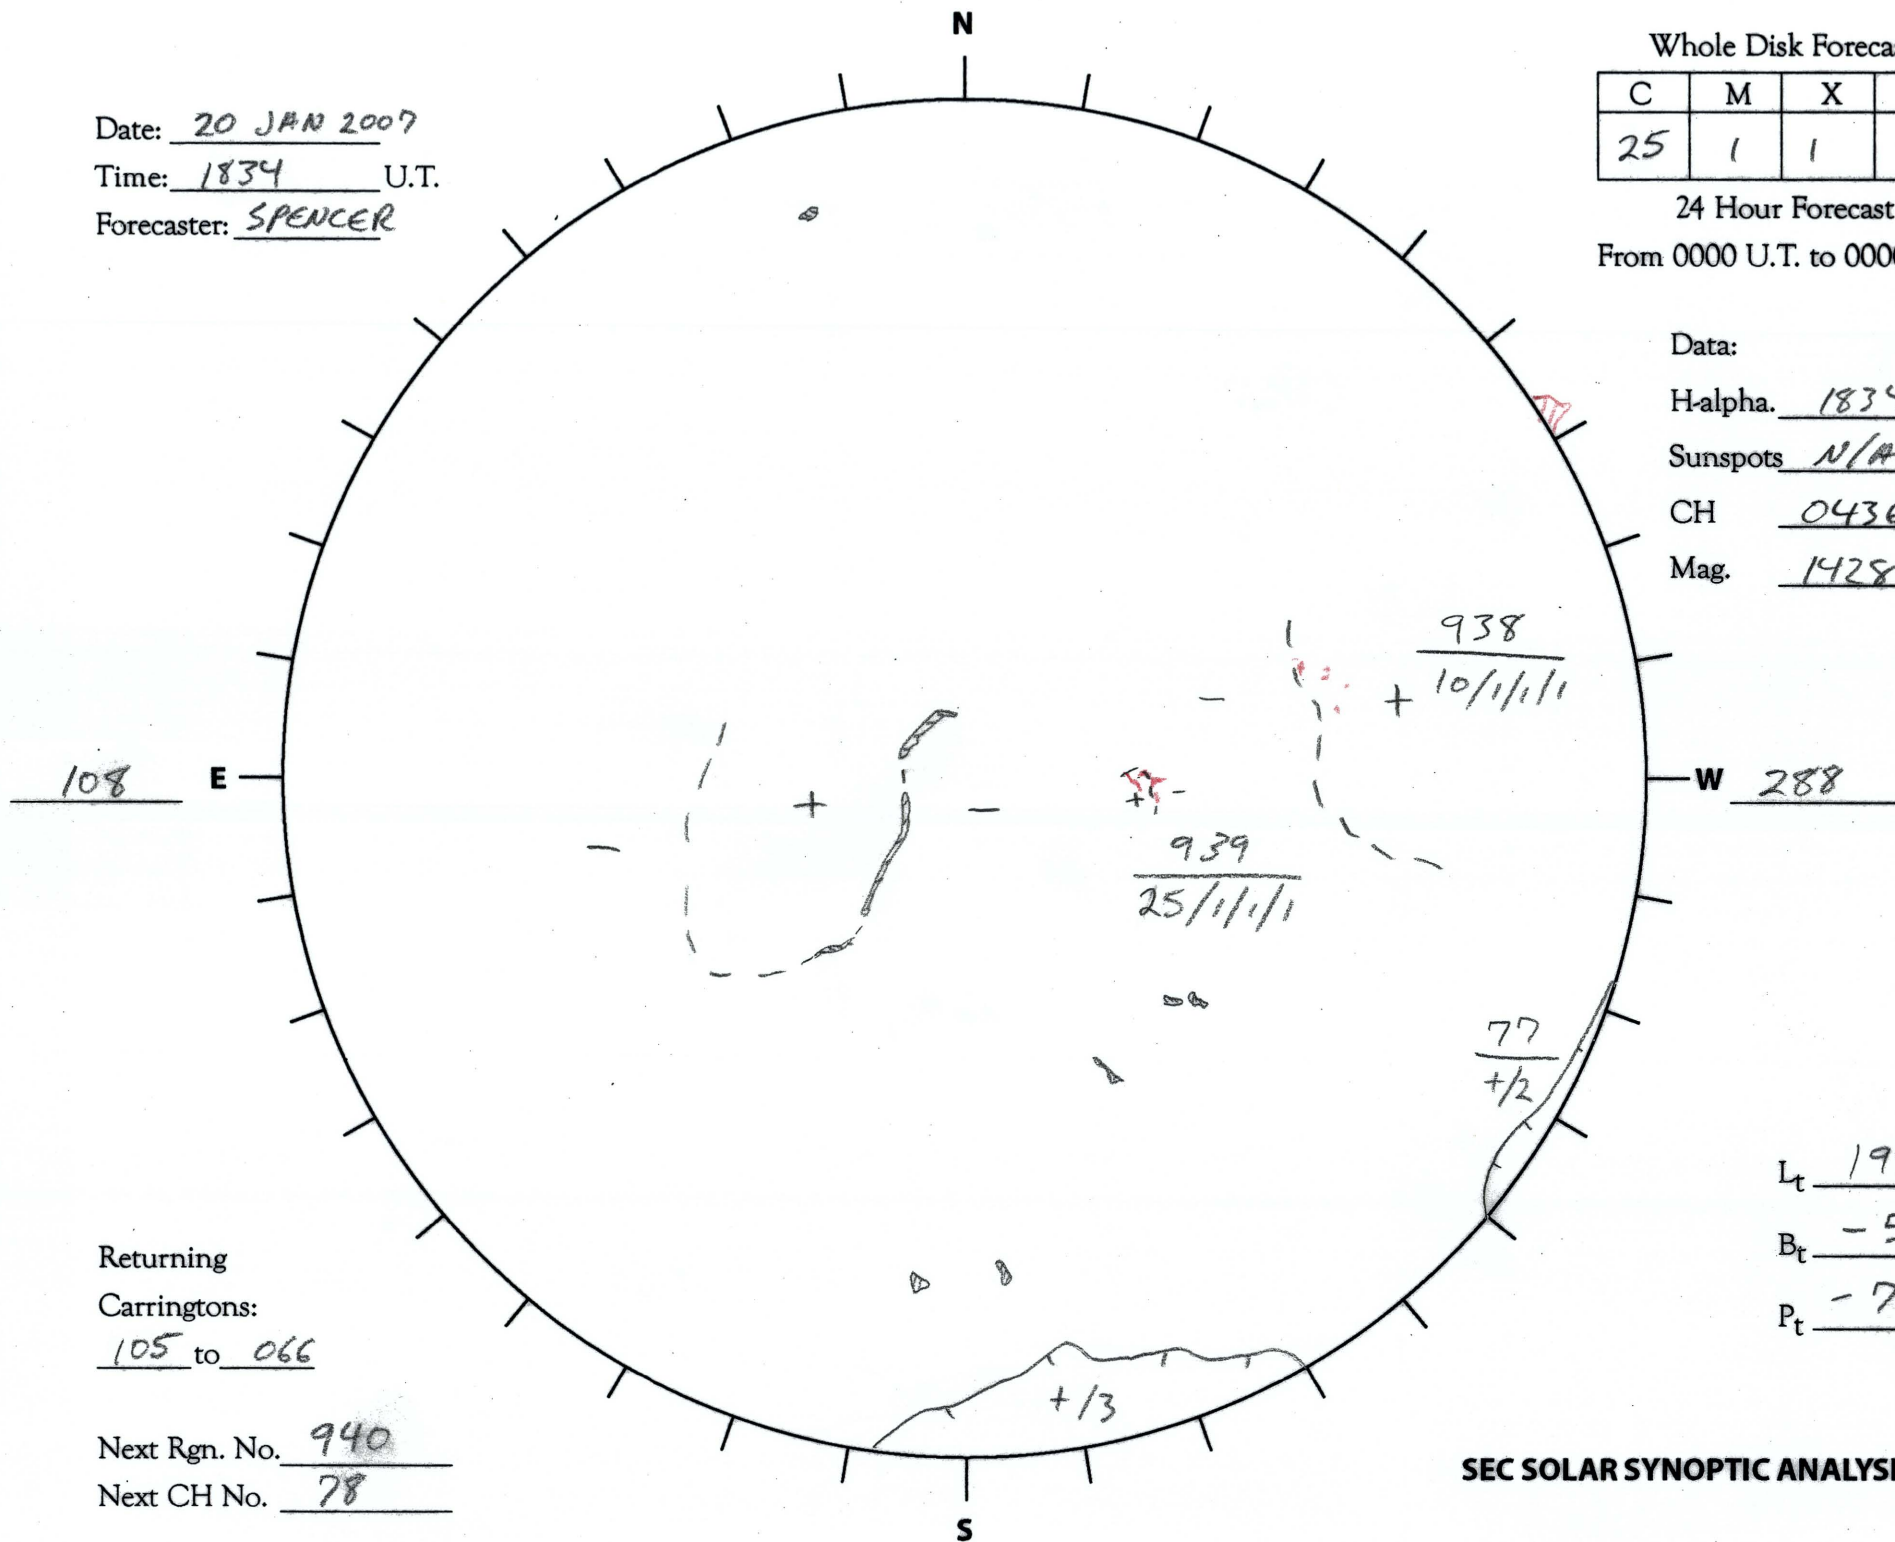

Date: 20 JAN 2007
 Time: 1834 U.T.
 Forecaster: SPENCER

Whole Disk Forecast

C	M	X	P
25	1	1	1

24 Hour Forecast
 From 0000 U.T. to 0000 U.T.

Data:
 H-alpha. 1834 U.T.
 Sunspots N/A U.T.
 CH 0436 U.T.
 Mag. 1428 U.T.

Returning
 Carringtons:
105 to 066

Next Rgn. No. 940
 Next CH No. 78

L_t 198
 B_t -5.1
 P_t -7.2