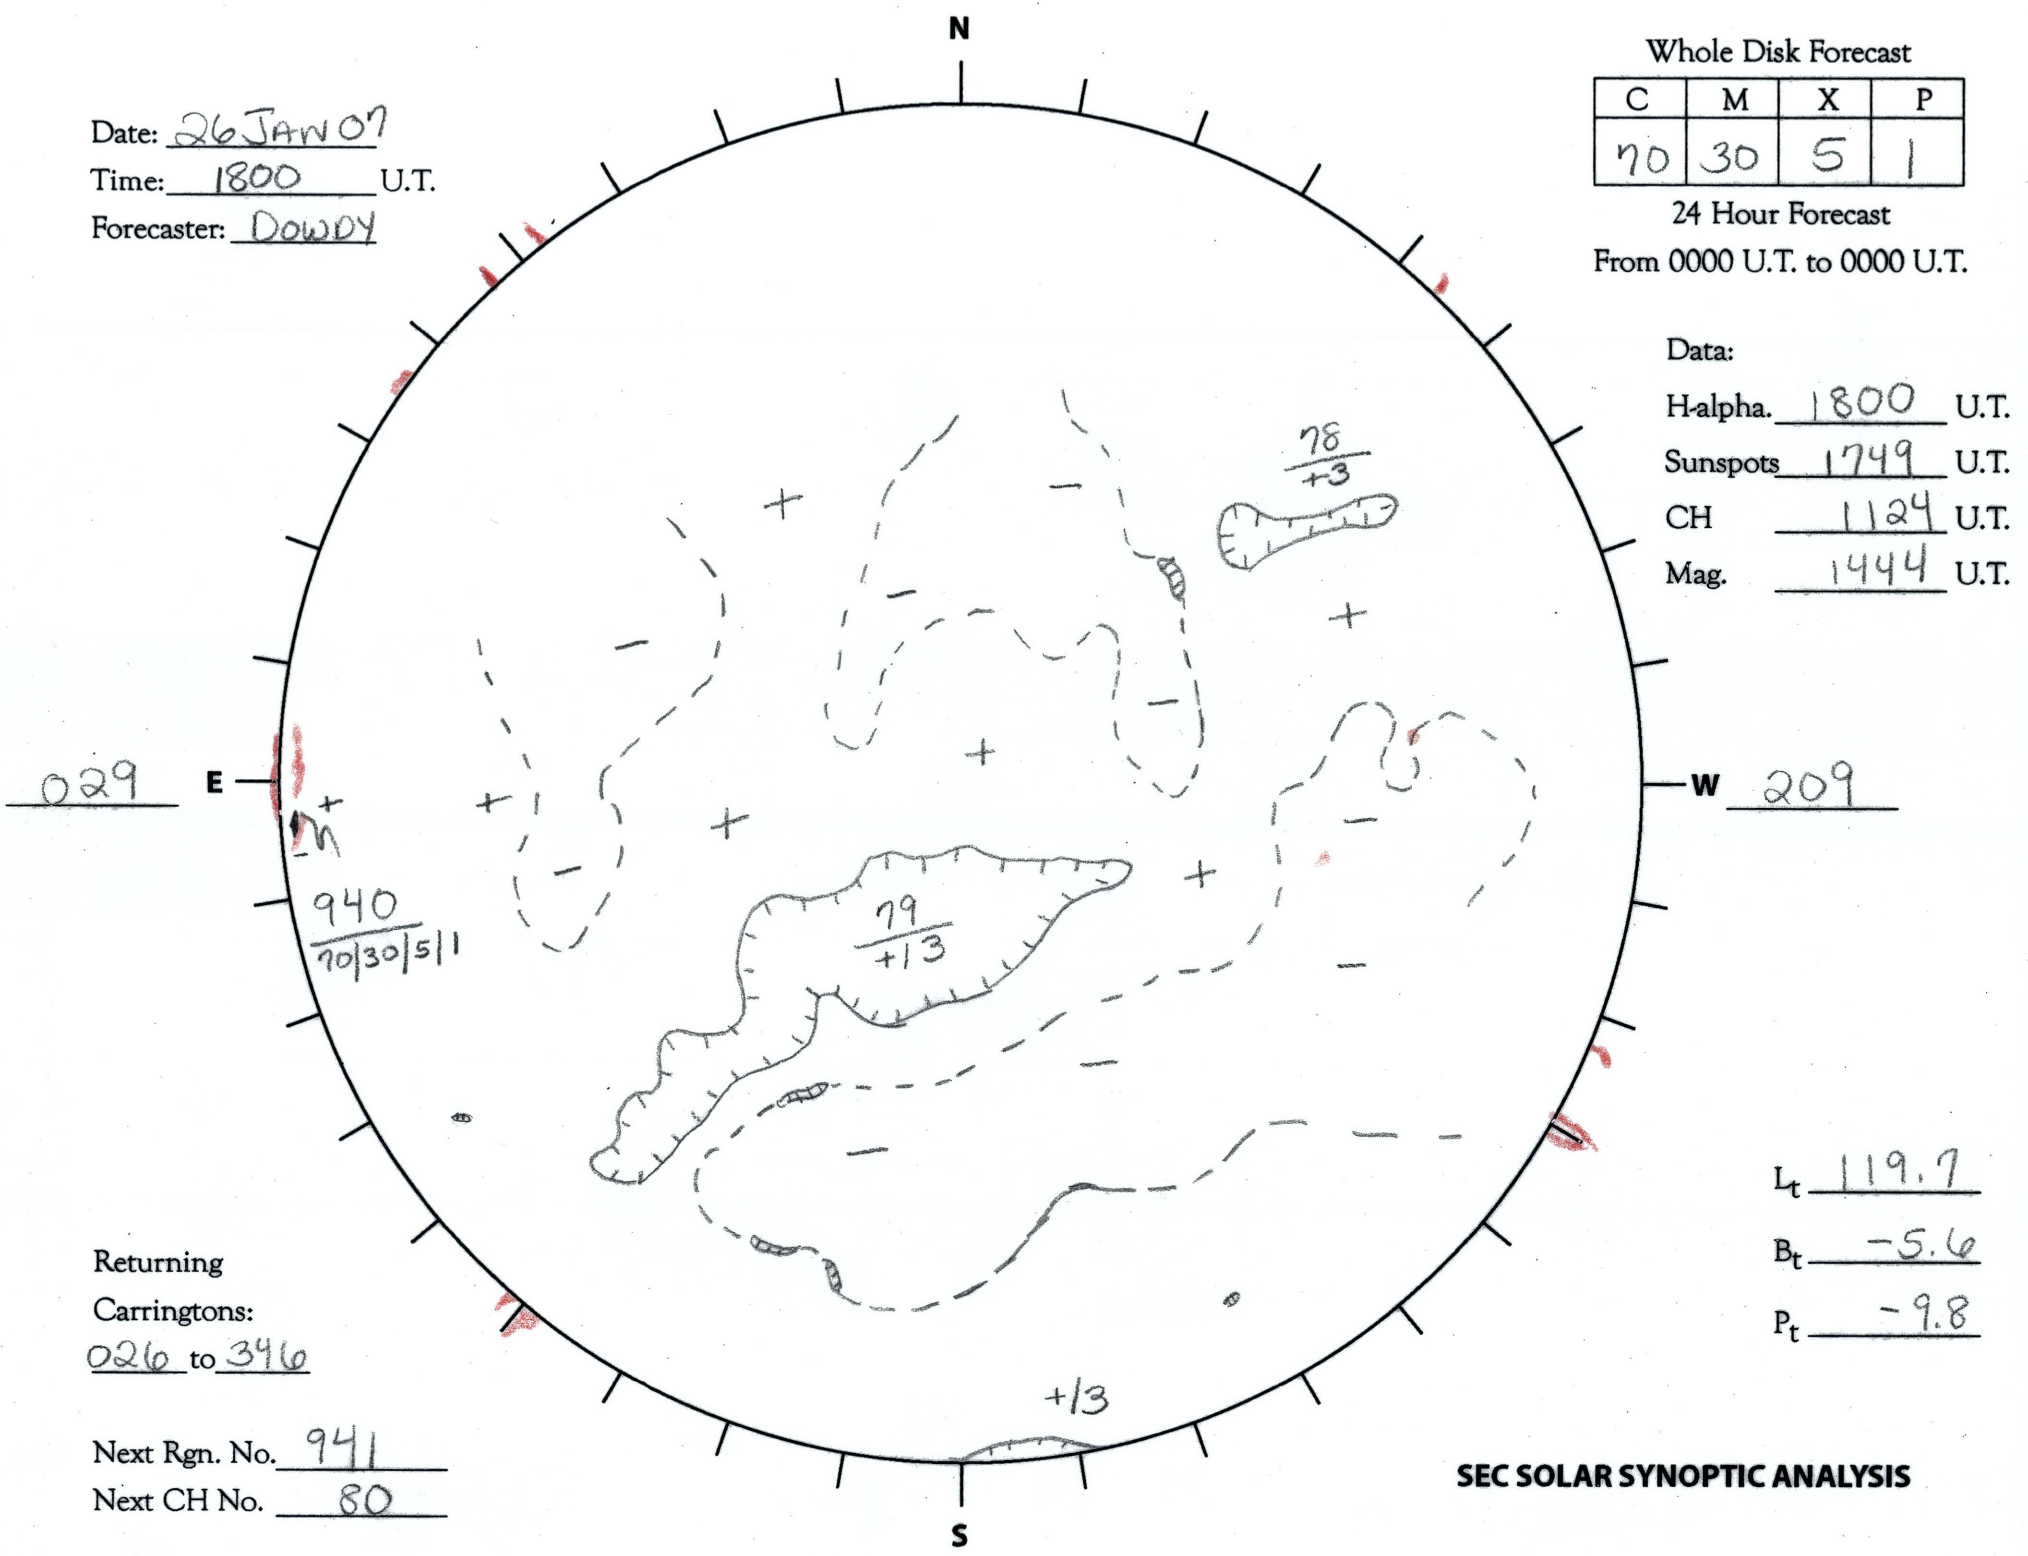

Date: 26 JAN 07
 Time: 1800 U.T.
 Forecaster: Dowdy

Whole Disk Forecast

C	M	X	P
70	30	5	1

24 Hour Forecast
 From 0000 U.T. to 0000 U.T.

Data:
 H-alpha. 1800 U.T.
 Sunspots 1749 U.T.
 CH 1124 U.T.
 Mag. 1444 U.T.

Returning
 Carringtons:
026 to 346

Next Rgn. No. 941
 Next CH No. 80

L_t 119.7
 B_t -5.6
 P_t -9.8