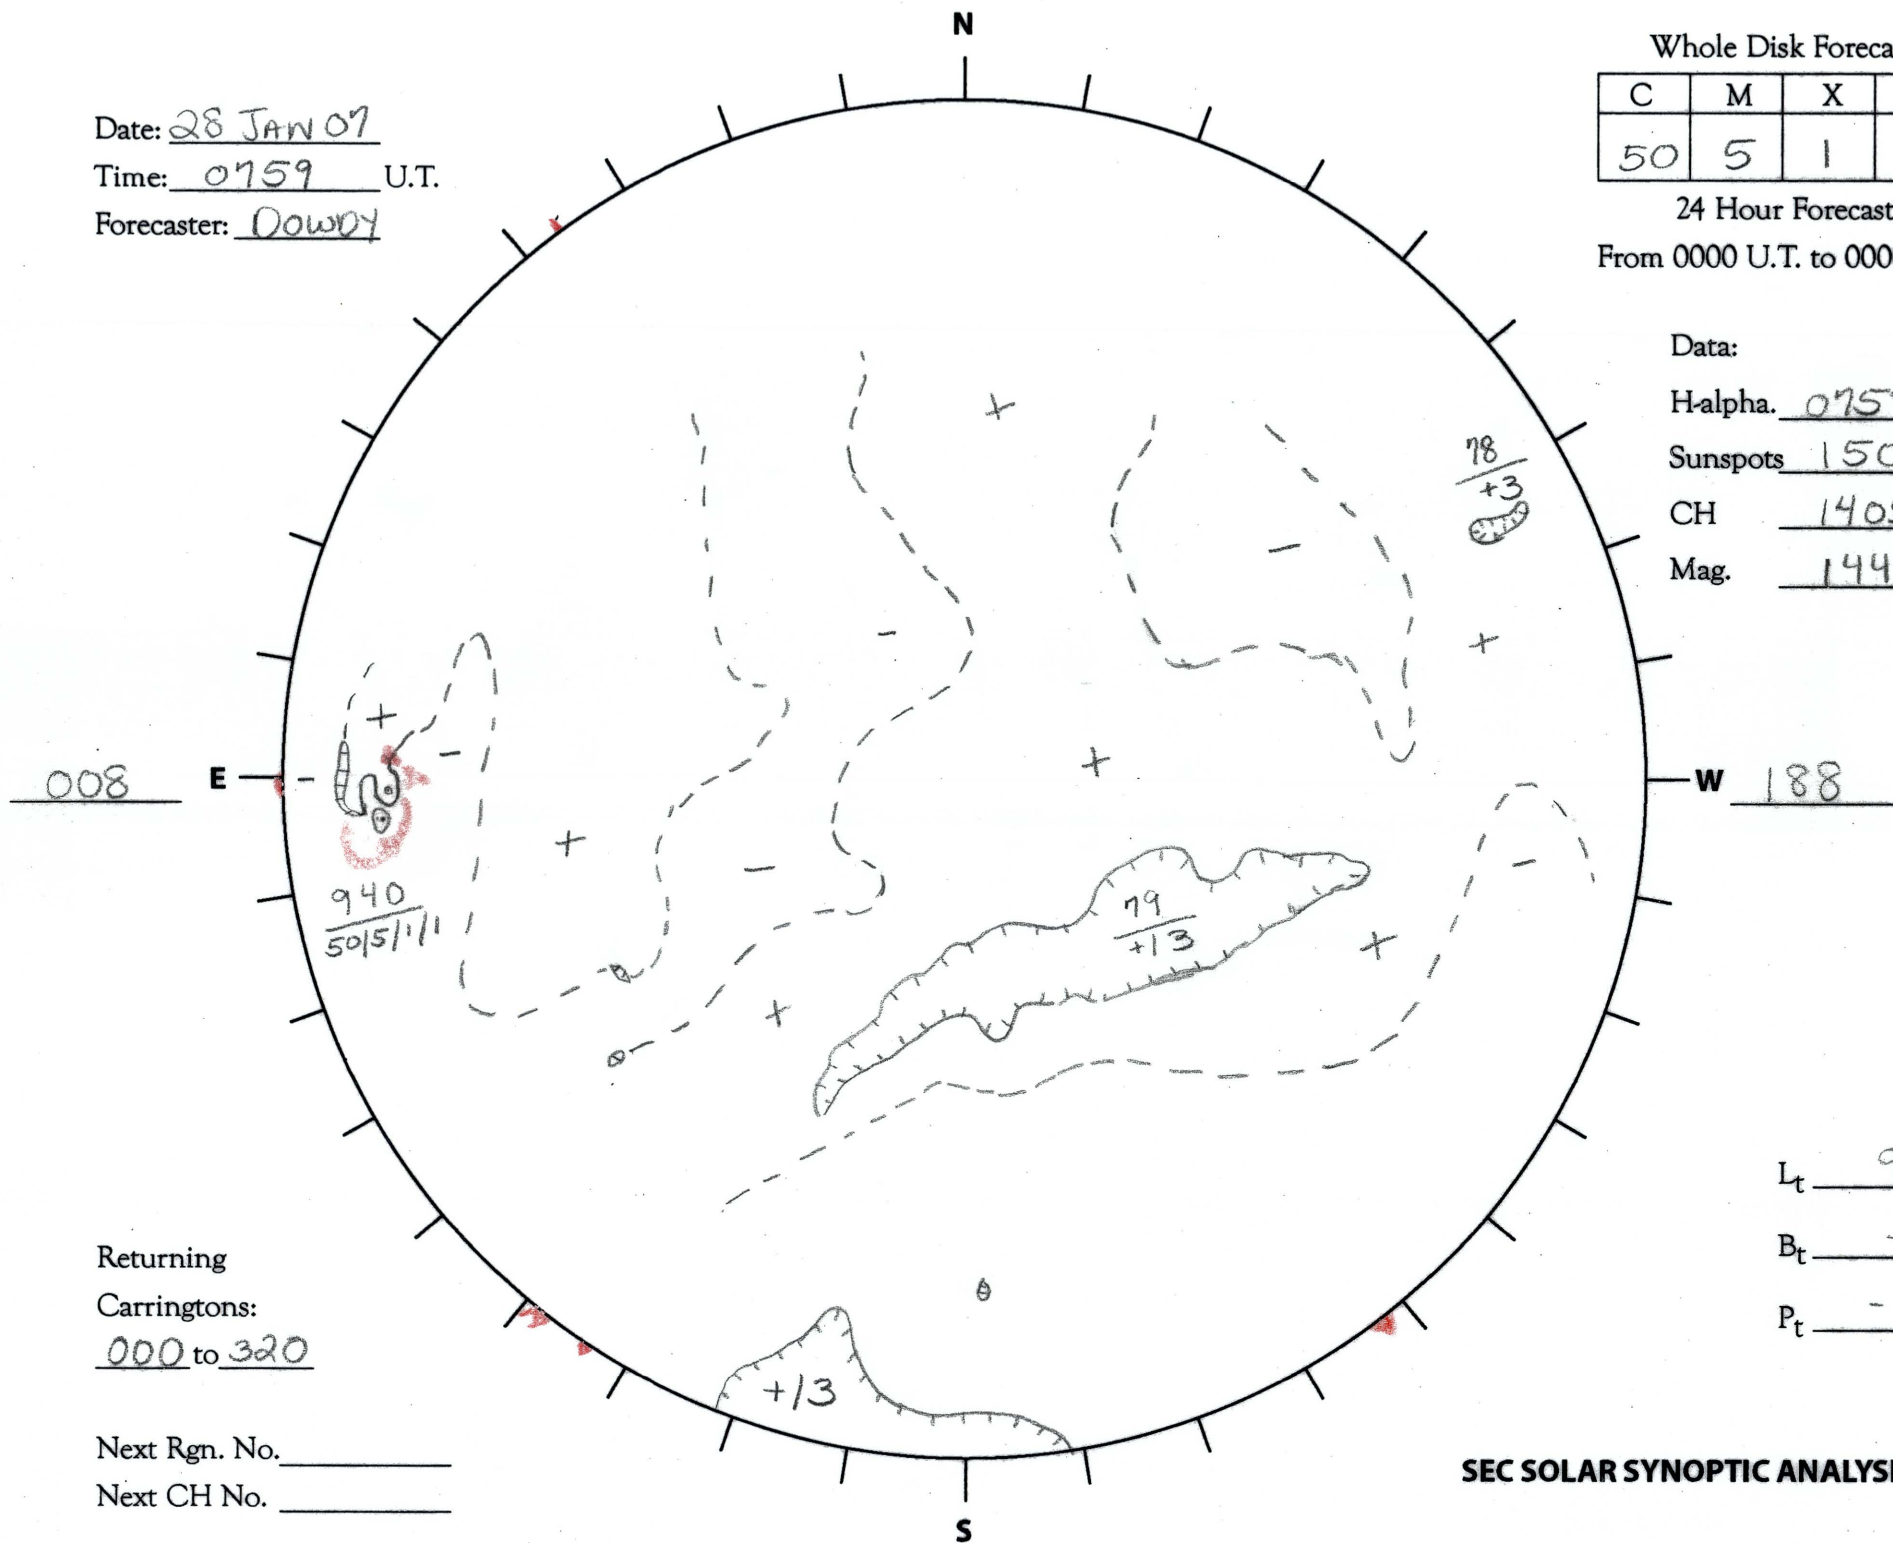

Date: 28 JAN 07
 Time: 0759 U.T.
 Forecaster: Dowdy

Whole Disk Forecast

C	M	X	P
50	5	1	1

24 Hour Forecast
 From 0000 U.T. to 0000 U.T.

Data:

H-alpha. 0759 U.T.

Sunspots 1501 U.T.

CH 1405 U.T.

Mag. 1444 U.T.

Returning
 Carringtons:
000 to 320

Next Rgn. No. _____
 Next CH No. _____

L_t 98.8

B_t -5.7

P_t -10.5