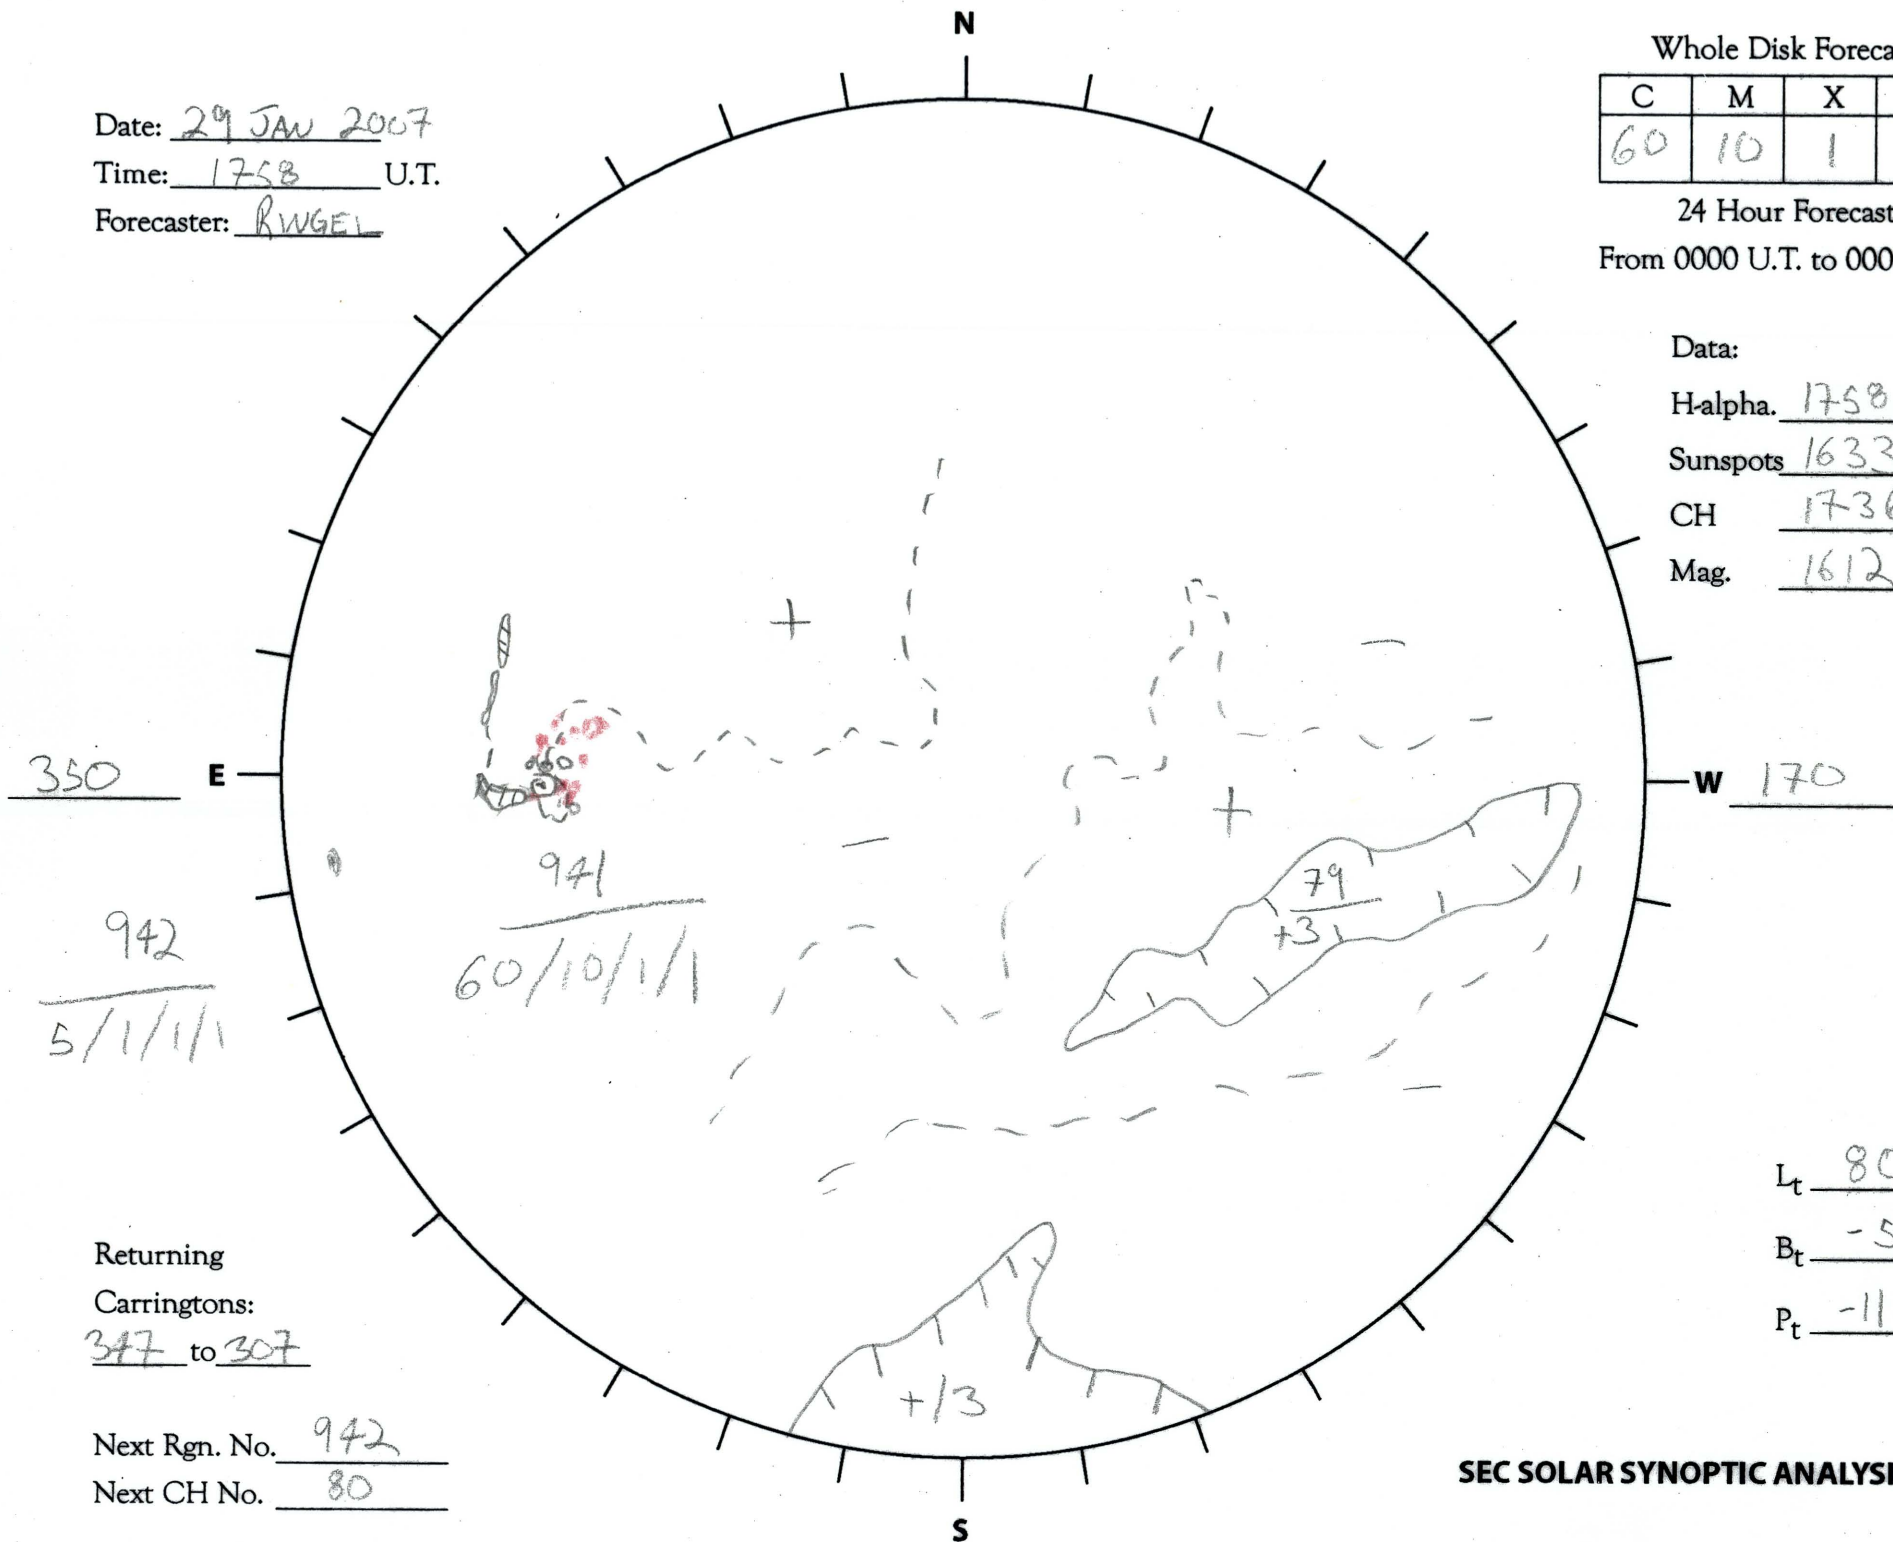

Date: 29 JAN 2007
 Time: 1758 U.T.
 Forecaster: RWGEL

Whole Disk Forecast

C	M	X	P
60	10	1	1

24 Hour Forecast
 From 0000 U.T. to 0000 U.T.

Data:

H-alpha. 1758 U.T.

Sunspots 1633 U.T.

CH 1736 U.T.

Mag. 1612 U.T.

Returning
 Carringtons:
307 to 307

Next Rgn. No. 942
 Next CH No. 80

L_t 80
 B_t -5.8
 P_t -11.0