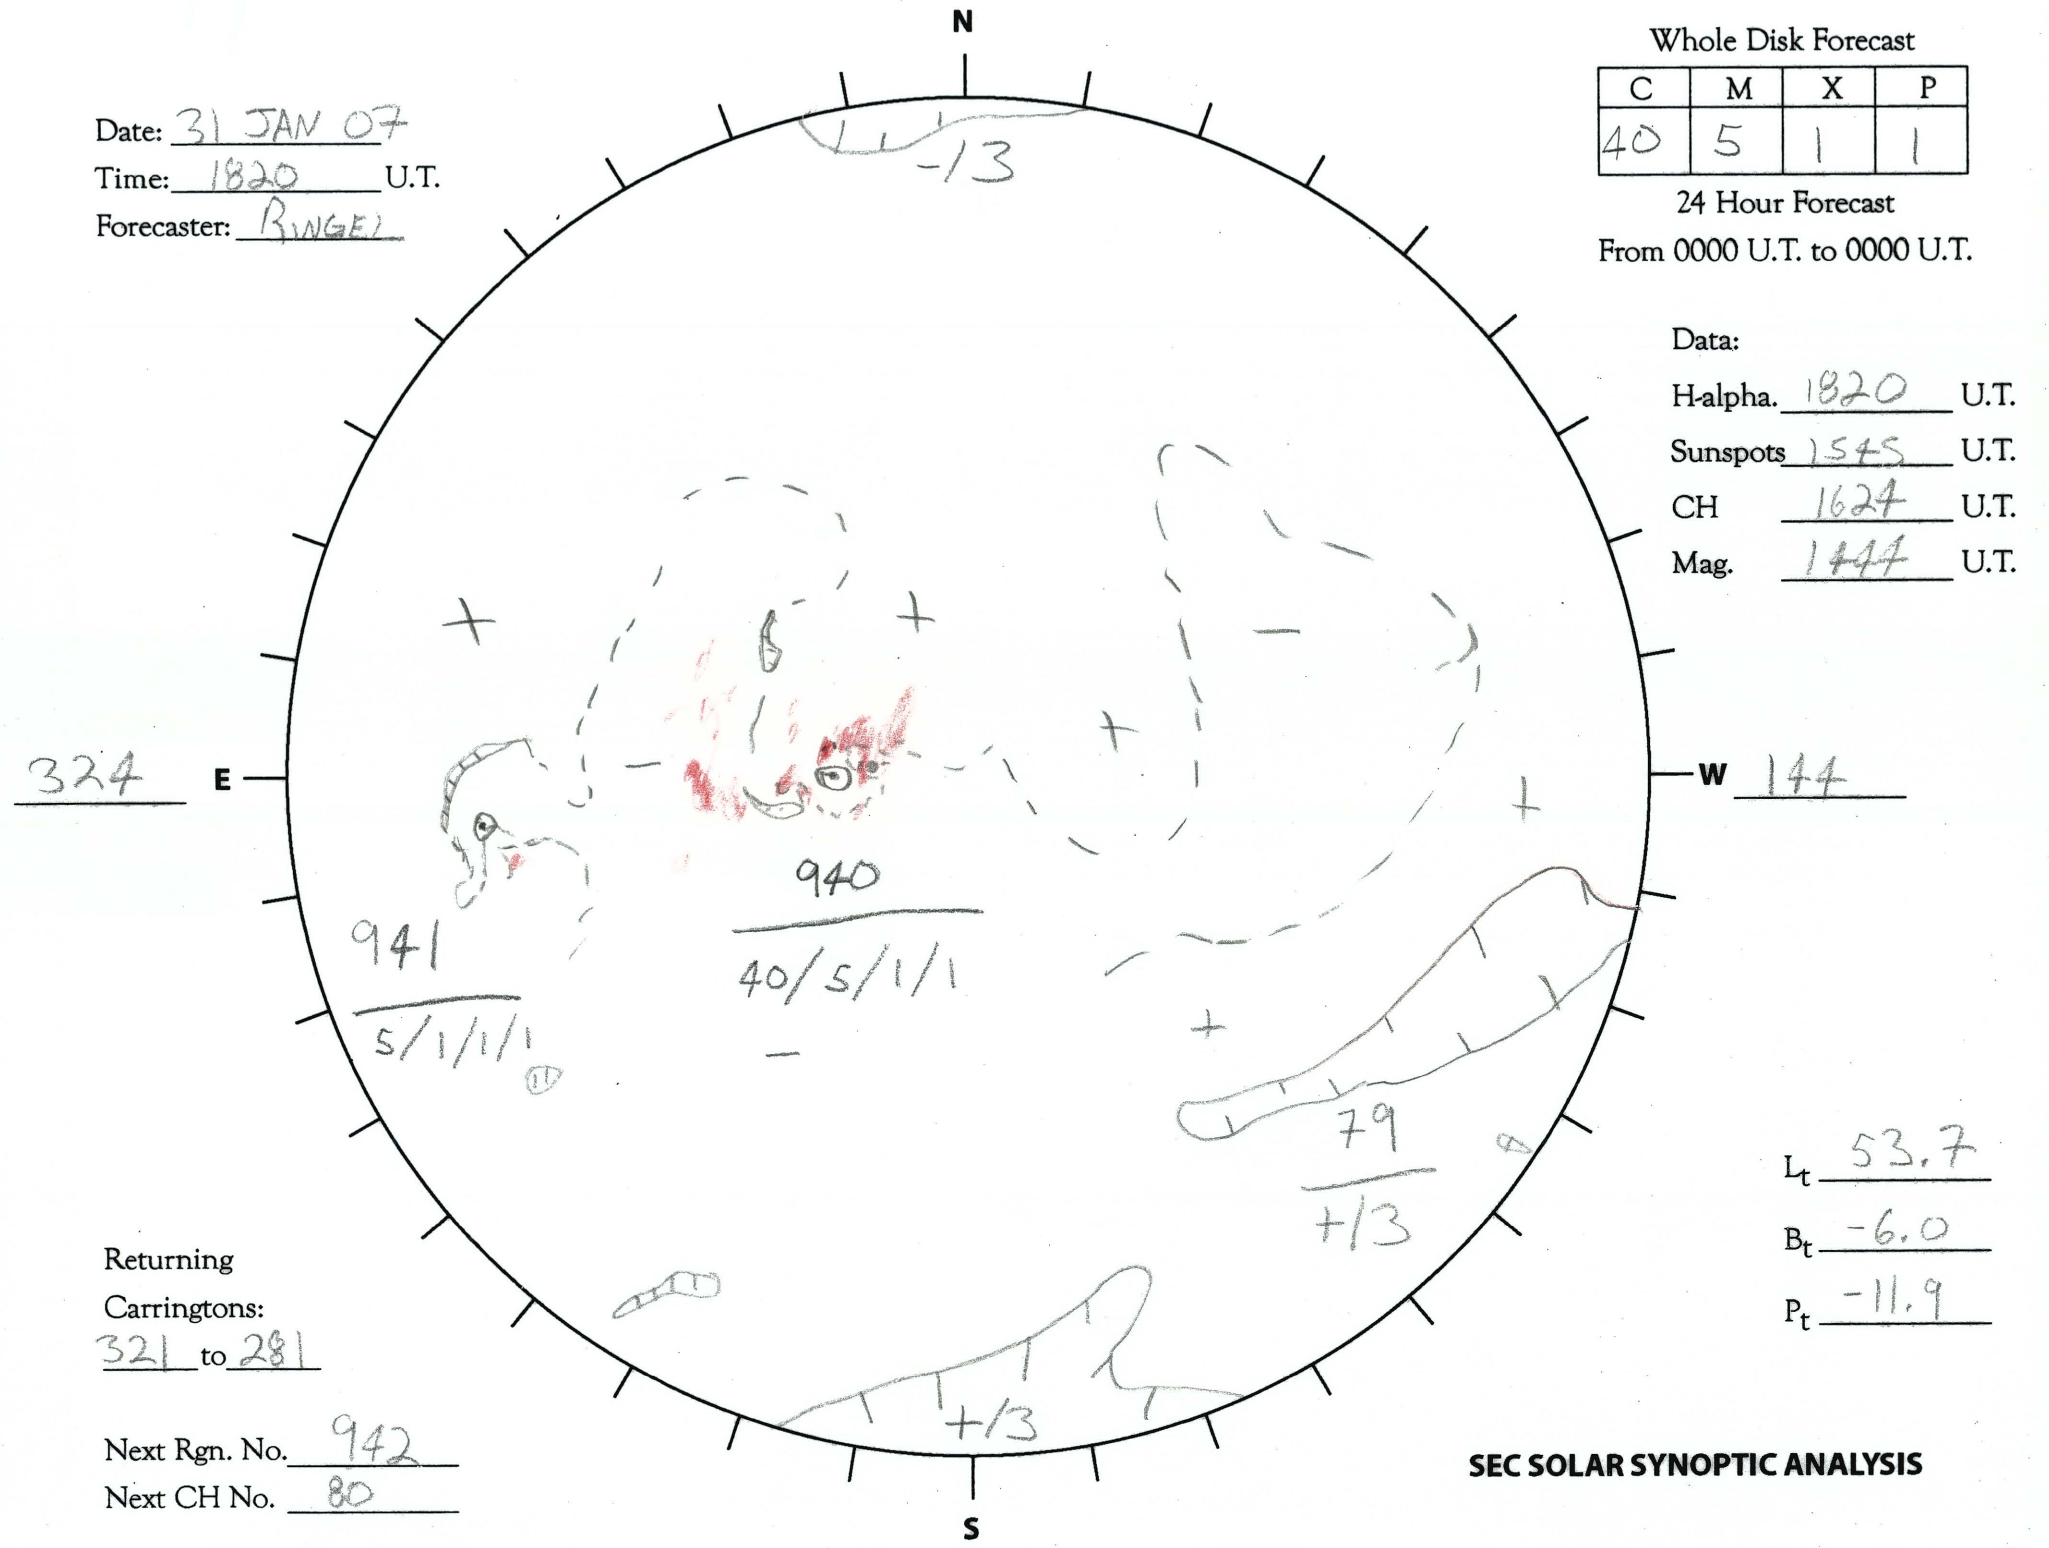

Date: 31 JAN 07
 Time: 1820 U.T.
 Forecaster: RINGE1

Whole Disk Forecast

C	M	X	P
40	5	1	1

24 Hour Forecast
 From 0000 U.T. to 0000 U.T.

Data:
 H-alpha. 1820 U.T.
 Sunspots 1545 U.T.
 CH 1624 U.T.
 Mag. 1444 U.T.

Returning
 Carringtons:
321 to 281

Next Rgn. No. 942
 Next CH No. 80

L_t 53.7
 B_t -6.0
 P_t -11.9