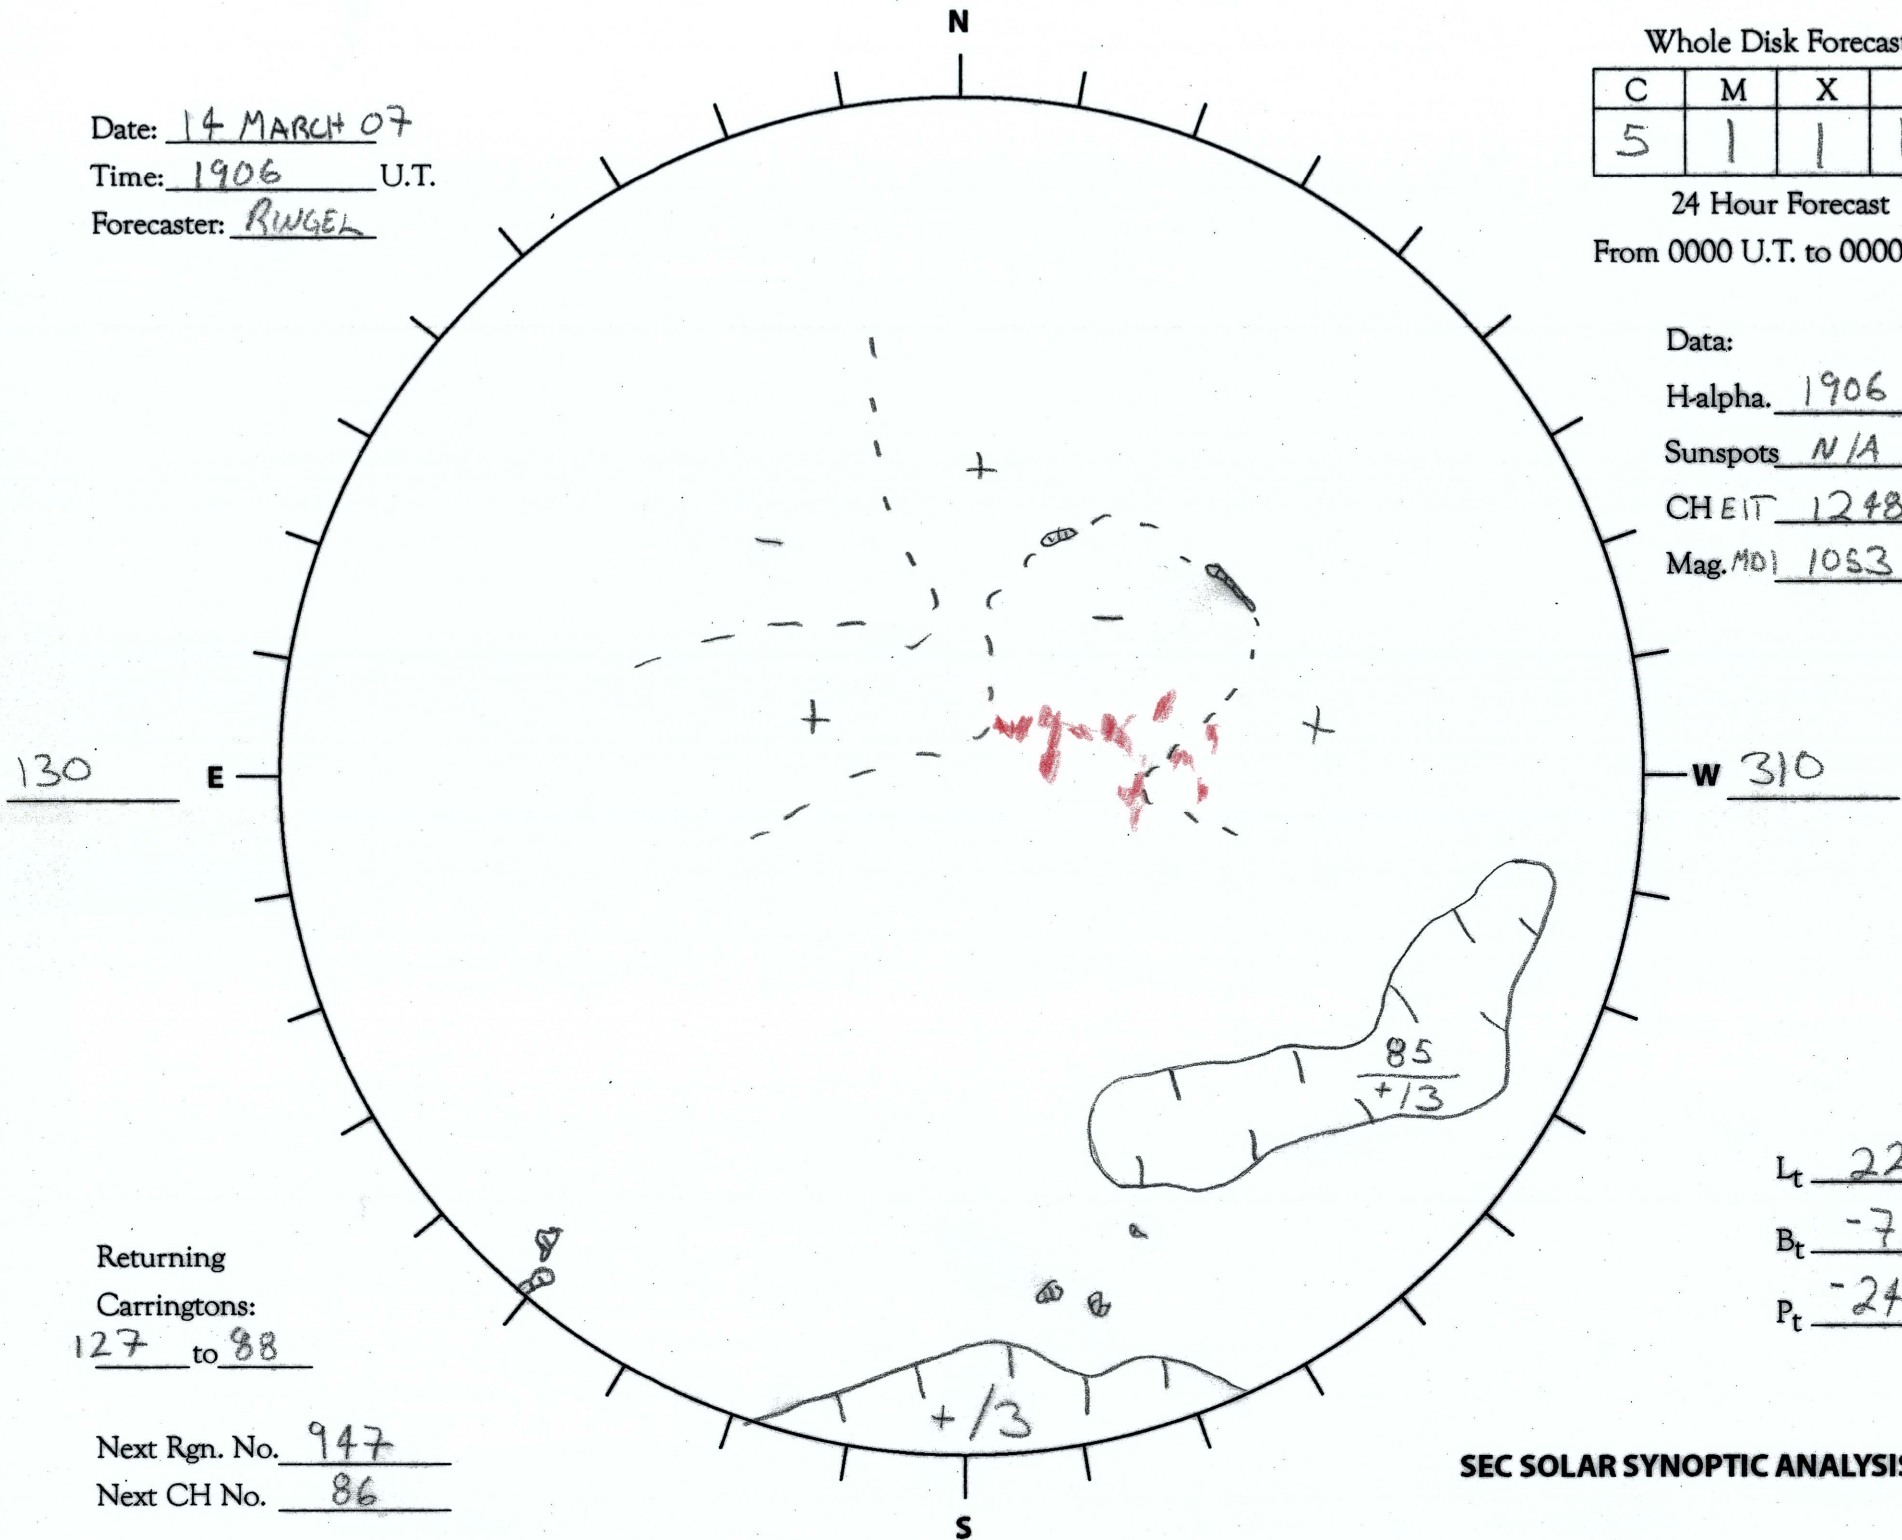

Date: 14 MARCH 07
 Time: 1906 U.T.
 Forecaster: RINGEL

Whole Disk Forecast

C	M	X	P
5	1	1	1

24 Hour Forecast
 From 0000 U.T. to 0000 U.T.

Data:
 H-alpha. 1906 U.T.
 Sunspots N/A U.T.
 CHEIT 1248 U.T.
 Mag. MDI 1053 U.T.

L_t 220
 B_t -7.2
 P_t -24.3

Returning
 Carringtons:
127 to 88
 Next Rgn. No. 947
 Next CH No. 86