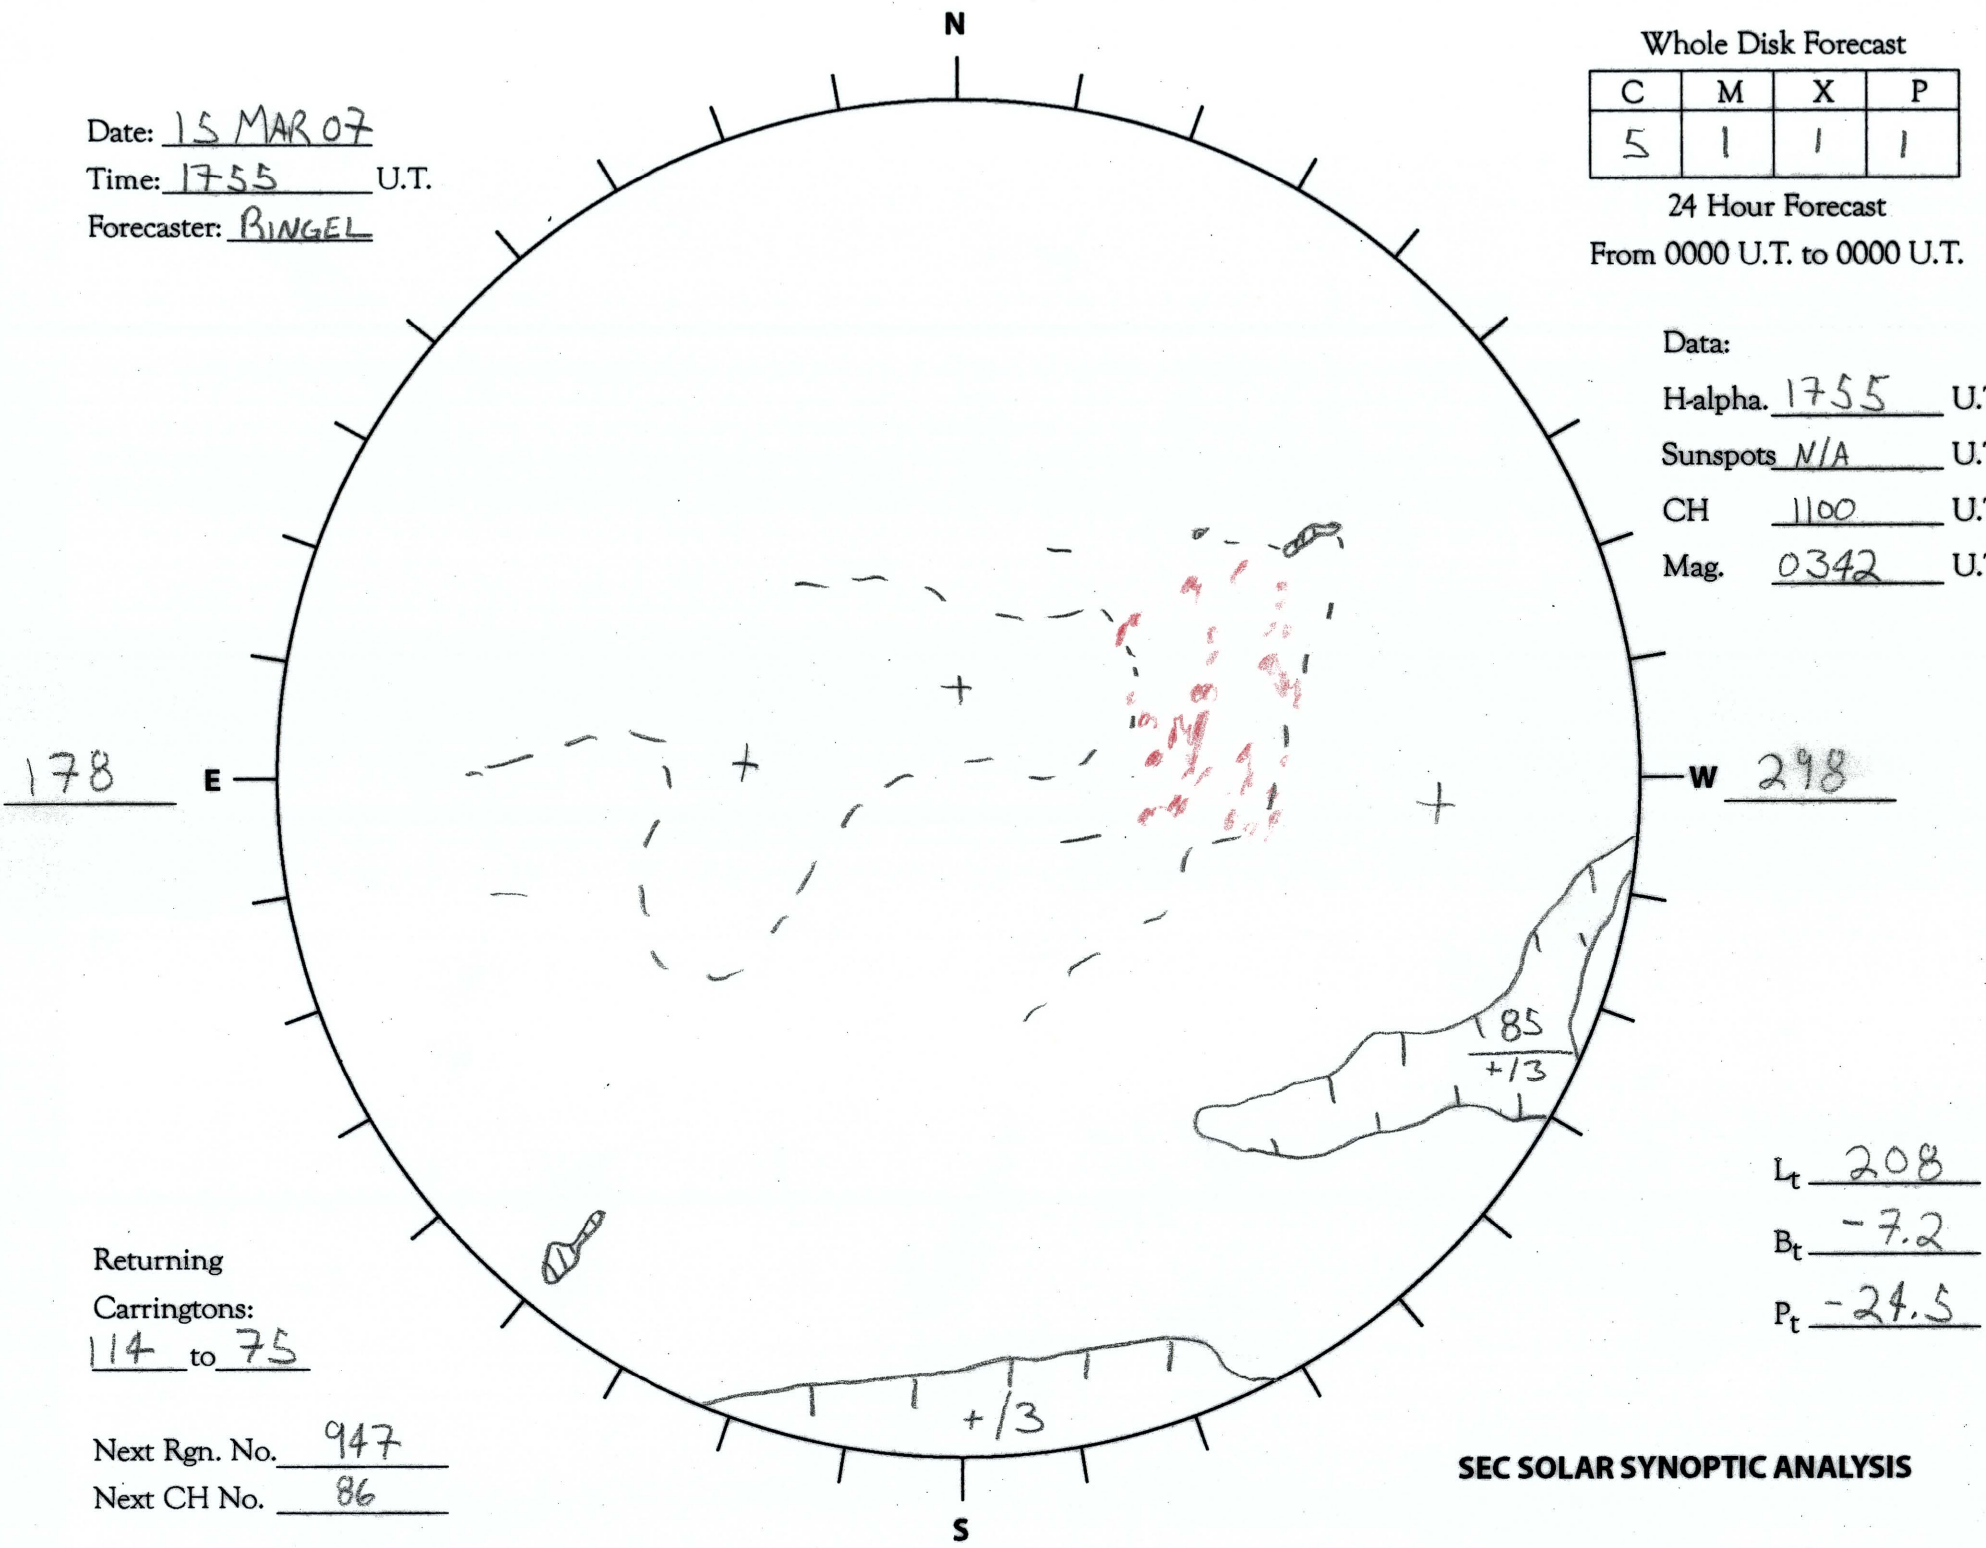

Date: 15 MAR 07  
 Time: 1755 U.T.  
 Forecaster: BINGEL

Whole Disk Forecast

C	M	X	P
5	1	1	1

24 Hour Forecast  
 From 0000 U.T. to 0000 U.T.

Data:  
 H-alpha. 1755 U.T.  
 Sunspots N/A U.T.  
 CH 1100 U.T.  
 Mag. 0342 U.T.

Returning  
 Carringtons:  
114 to 75

Next Rgn. No. 947  
 Next CH No. 86

$L_t$  208  
 $B_t$  -7.2  
 $P_t$  -24.5