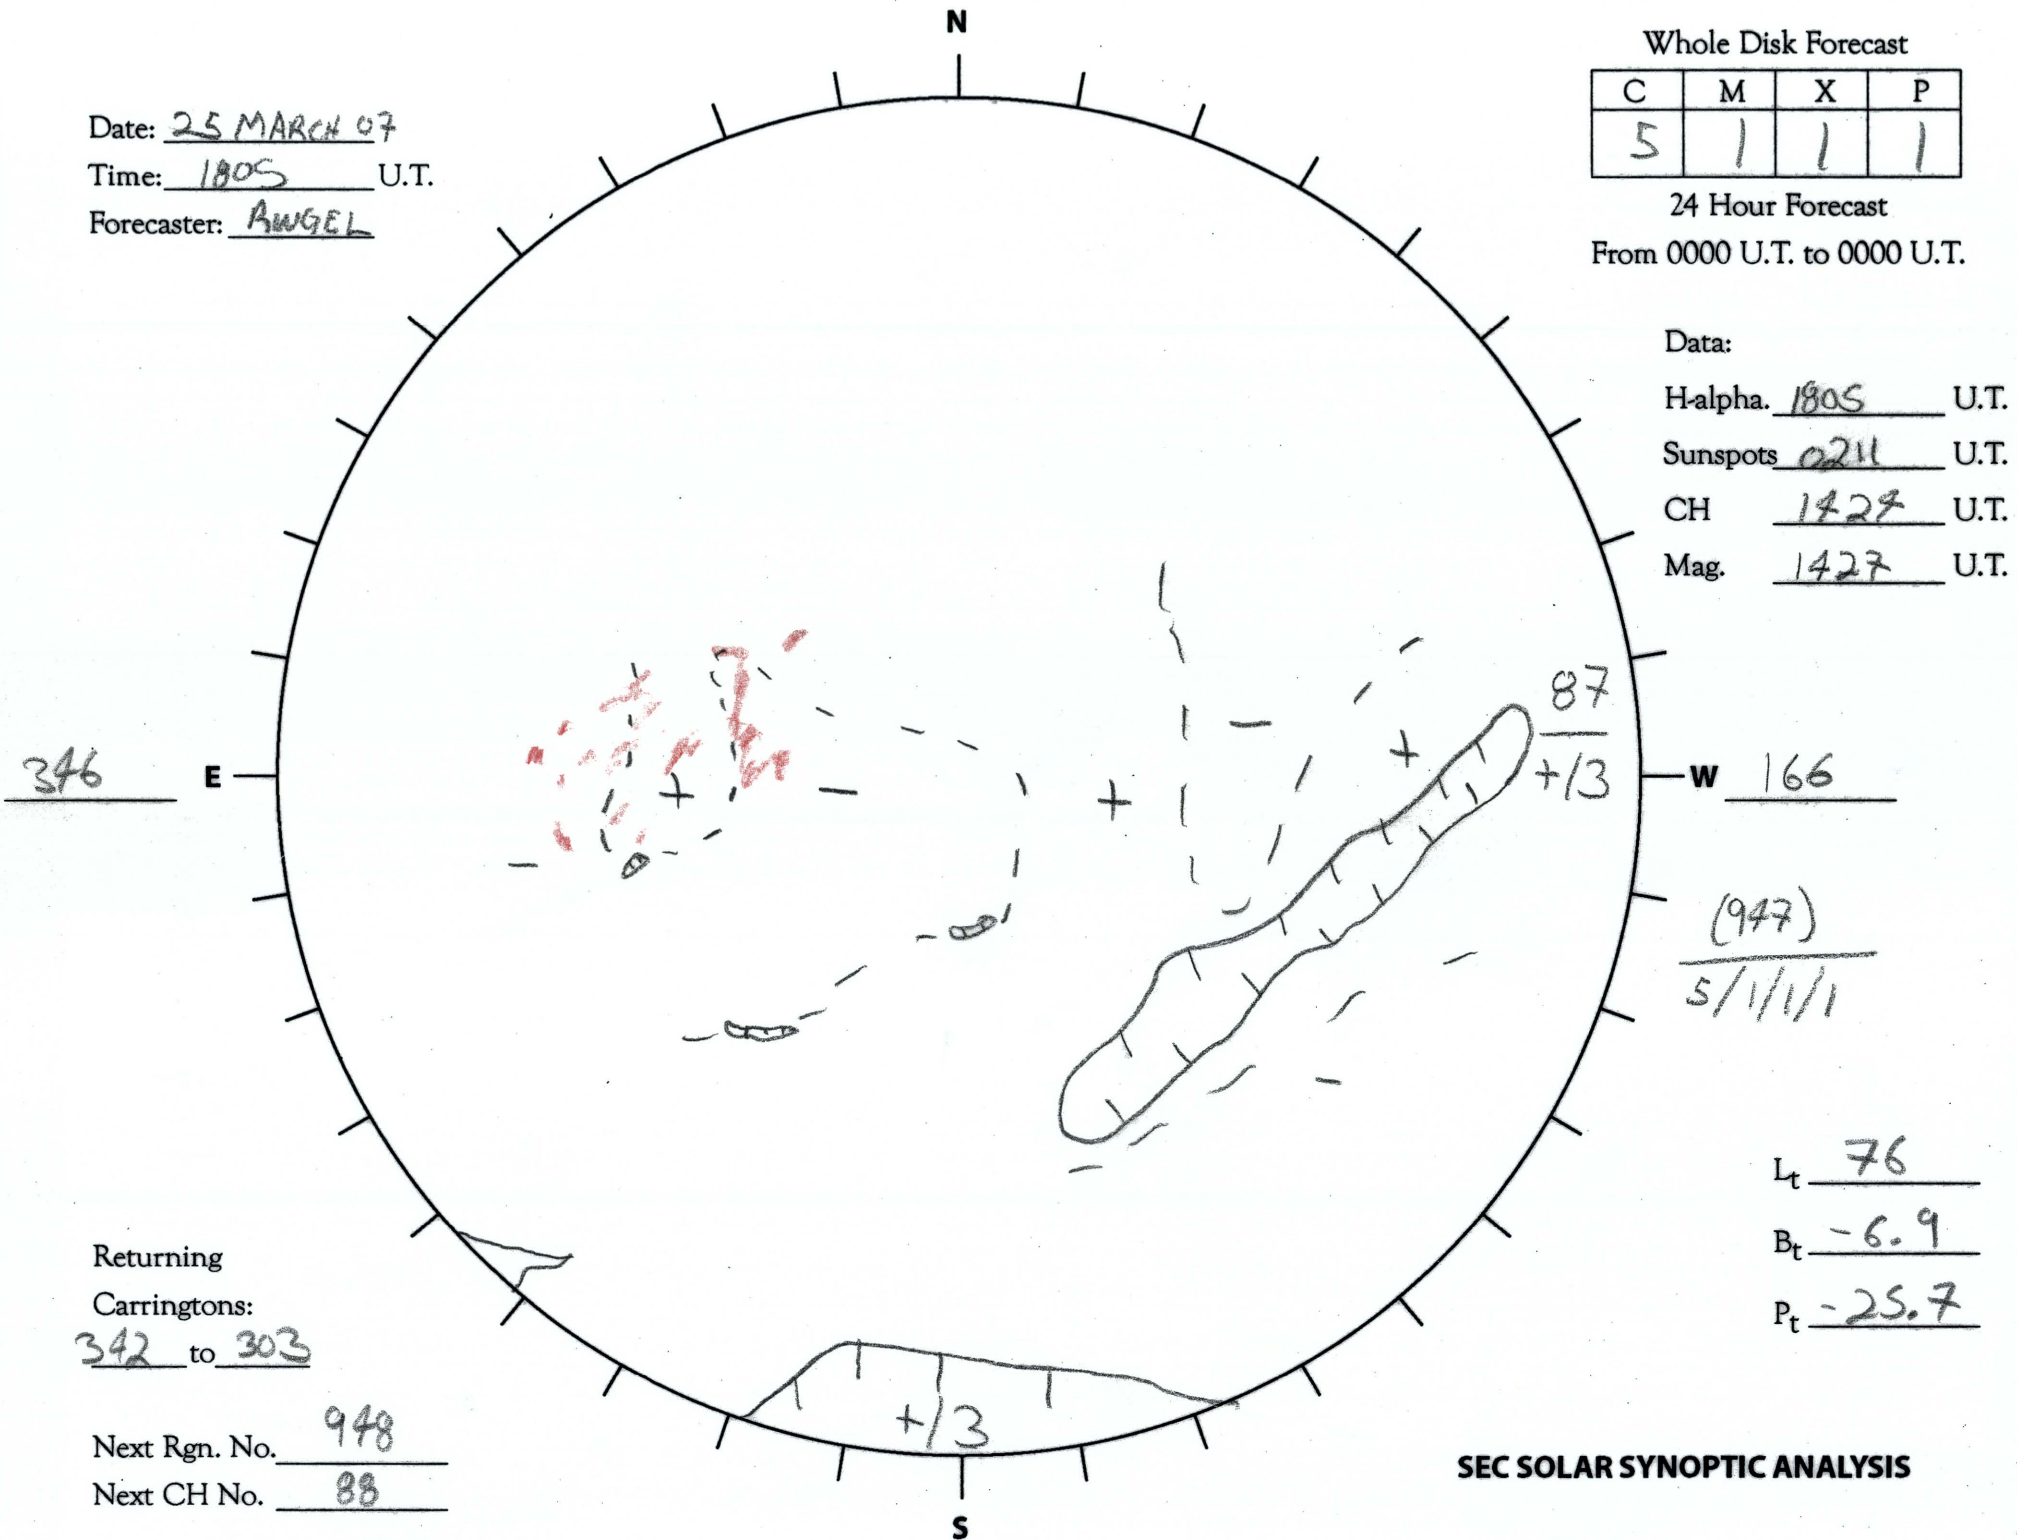

Date: 25 MARCH 07
 Time: 1805 U.T.
 Forecaster: AWGEL

Whole Disk Forecast

C	M	X	P
5	1	1	1

24 Hour Forecast
 From 0000 U.T. to 0000 U.T.

Data:
 H-alpha. 1805 U.T.
 Sunspots 0211 U.T.
 CH 1427 U.T.
 Mag. 1427 U.T.

Returning
 Carringtons:
342 to 303

Next Rgn. No. 948
 Next CH No. 88

87
+13
W 166
(947)
5/1/1/1

L_t 76
B_t -6.9
P_t -25.7