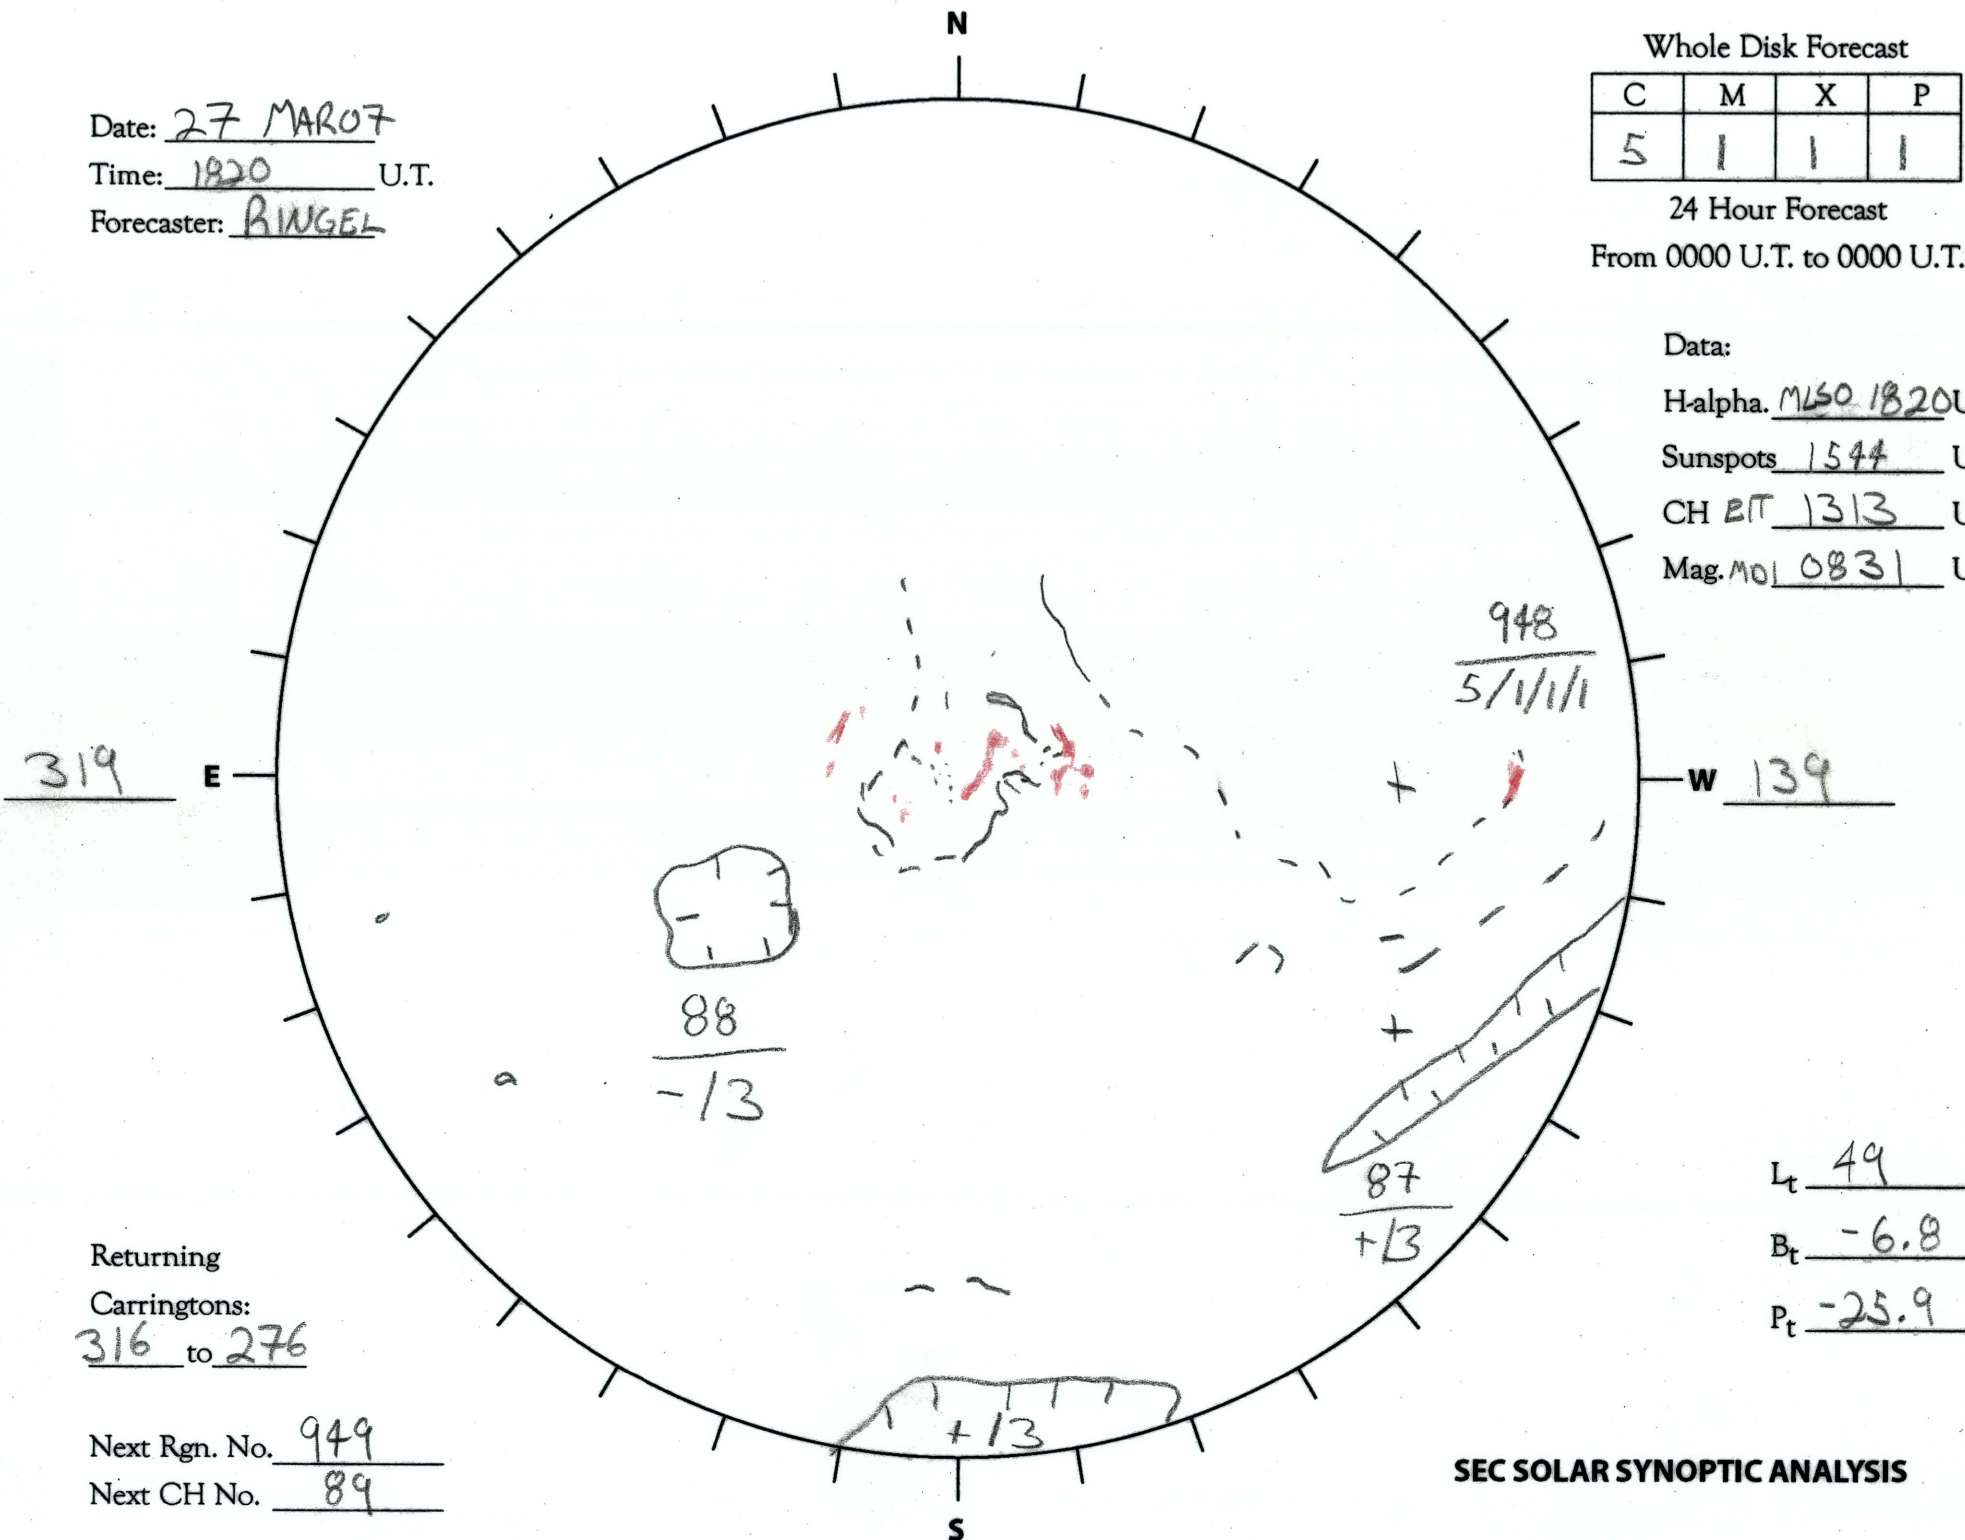

Date: 27 MAR 07
 Time: 1820 U.T.
 Forecaster: RINGEL

Whole Disk Forecast

C	M	X	P
5	1	1	1

24 Hour Forecast
 From 0000 U.T. to 0000 U.T.

Data:

H-alpha. M150 1820 U.T.

Sunspots 1544 U.T.

CH BT 1313 U.T.

Mag. MOI 0831 U.T.

Returning
 Carringtons:
316 to 276

Next Rgn. No. 949
 Next CH No. 89

L_t 49
 B_t -6.8
 P_t -25.9