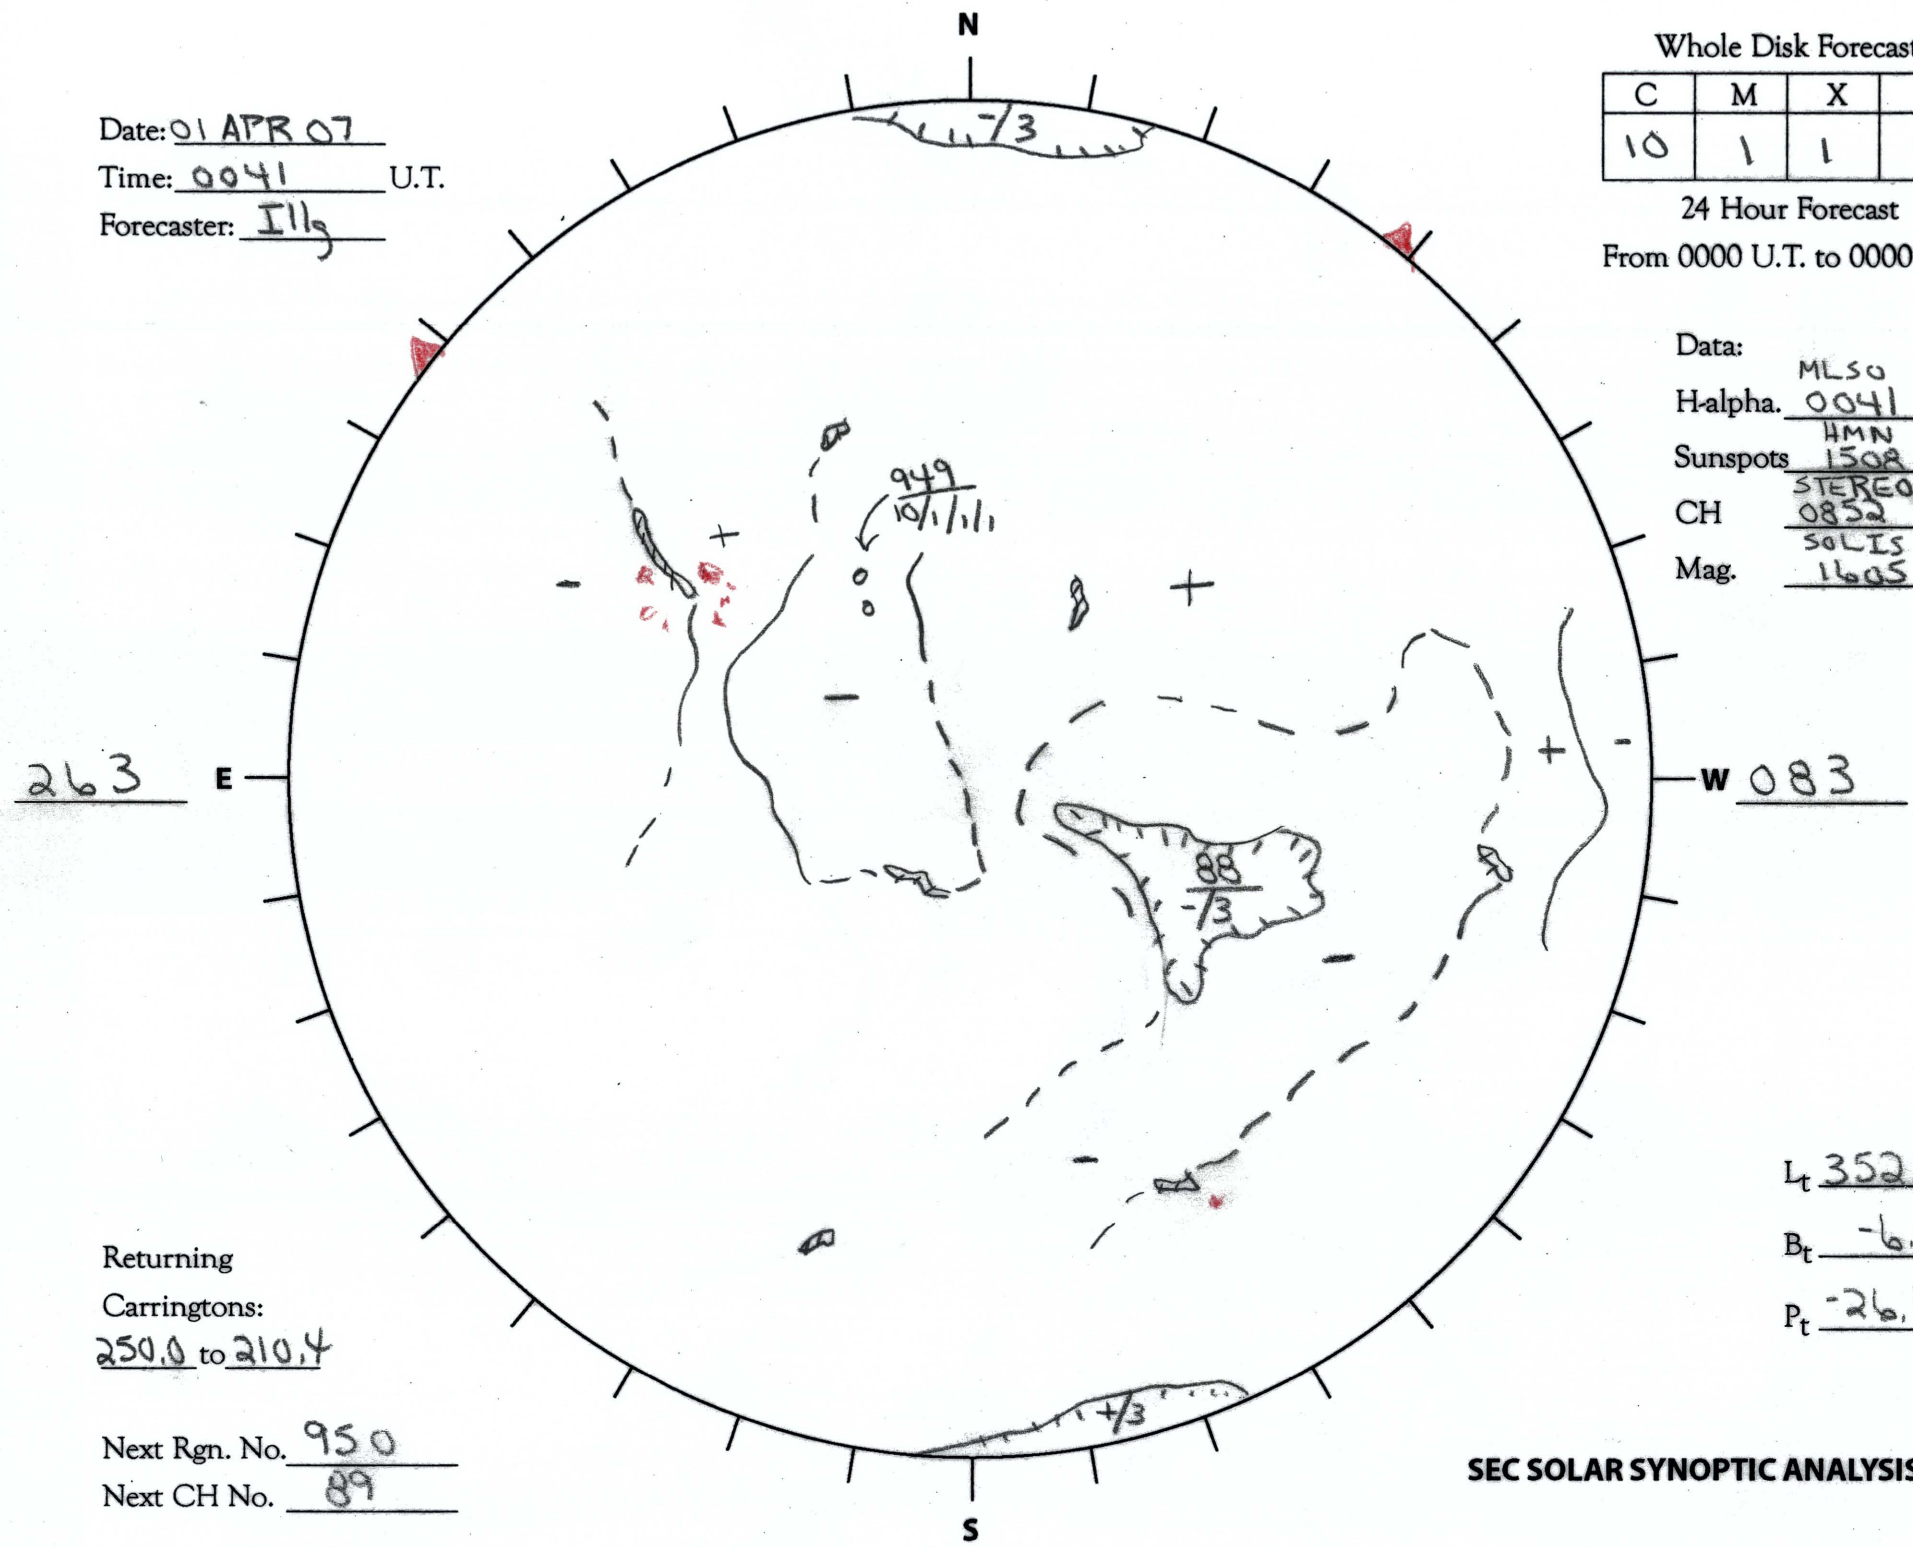

Date: 01 APR 07
 Time: 0041 U.T.
 Forecaster: Ilg

Whole Disk Forecast

C	M	X	P
10	1	1	1

24 Hour Forecast
 From 0000 U.T. to 0000 U.T.

Data:
 H-alpha. MLSO
0041 U.T.
 Sunspots HMN
1508 U.T.
 CH STEREO
0852 U.T.
 Mag. SOLIS
1605 U.T.

Returning
 Carringtons:
250.0 to 210.4

Next Rgn. No. 950
 Next CH No. 89

L_t 352.8
 B_t -6.6
 P_t -26.1