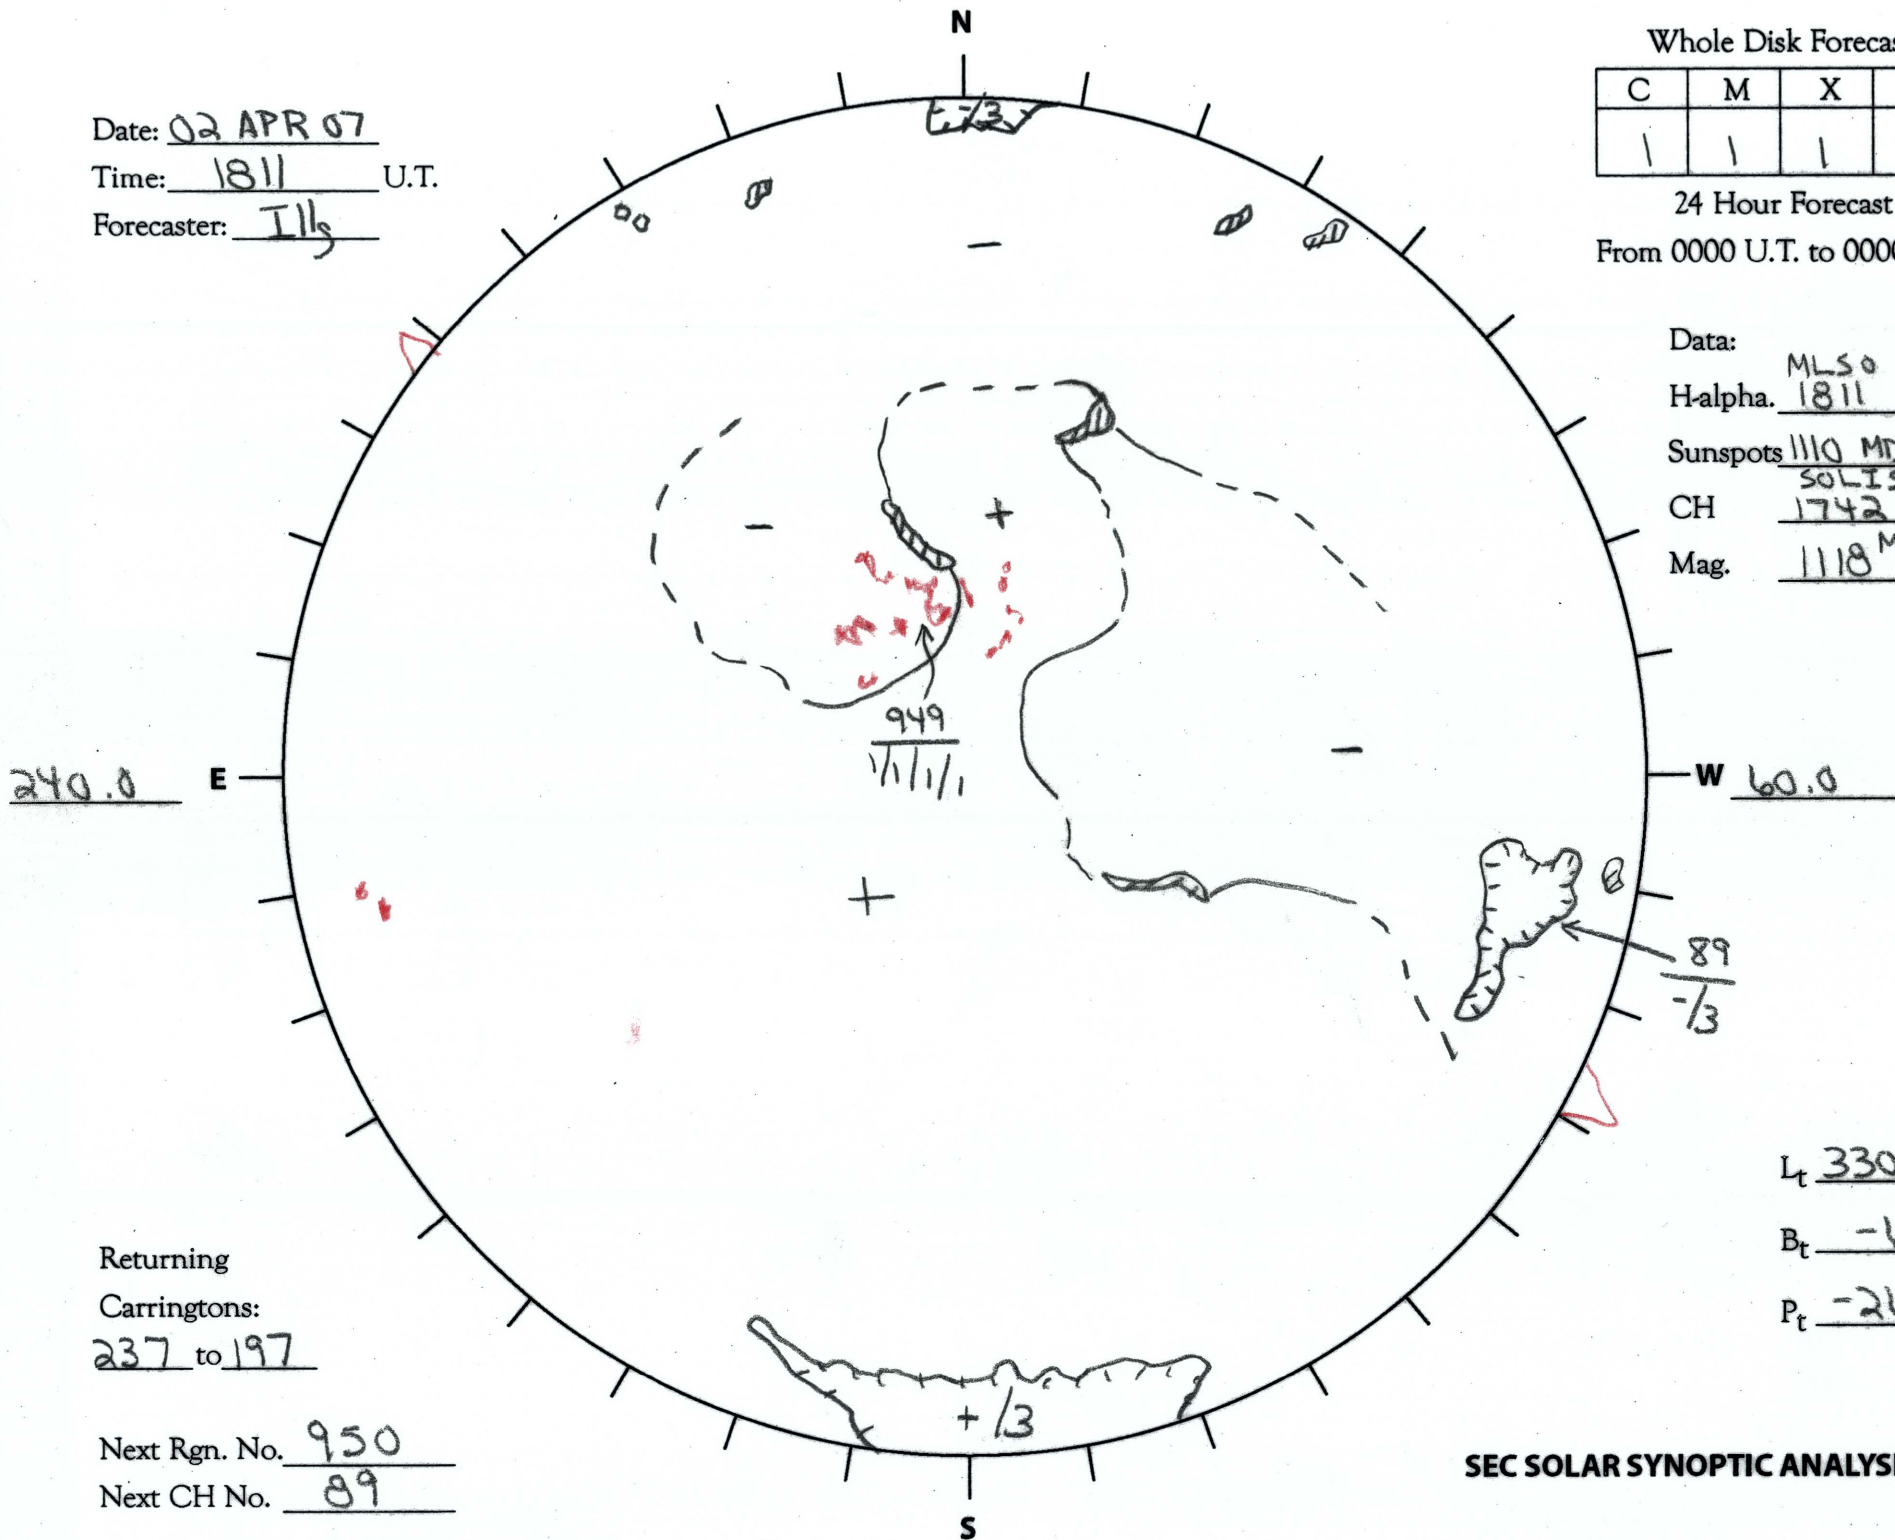

Date: 02 APR 07  
 Time: 1811 U.T.  
 Forecaster: ILG

Whole Disk Forecast

C	M	X	P
1	1	1	1

24 Hour Forecast  
 From 0000 U.T. to 0000 U.T.

Data: MLSO  
 H-alpha. 1811 U.T.  
 Sunspots 1110 MDI U.T.  
SOLIS  
 CH 1742 U.T.  
 Mag. 1118 MDI U.T.

Returning  
 Carringtons:  
237 to 197

Next Rgn. No. 950  
 Next CH No. 89

$L_t$  330.0  
 $B_t$  -6.5  
 $P_t$  -26.2