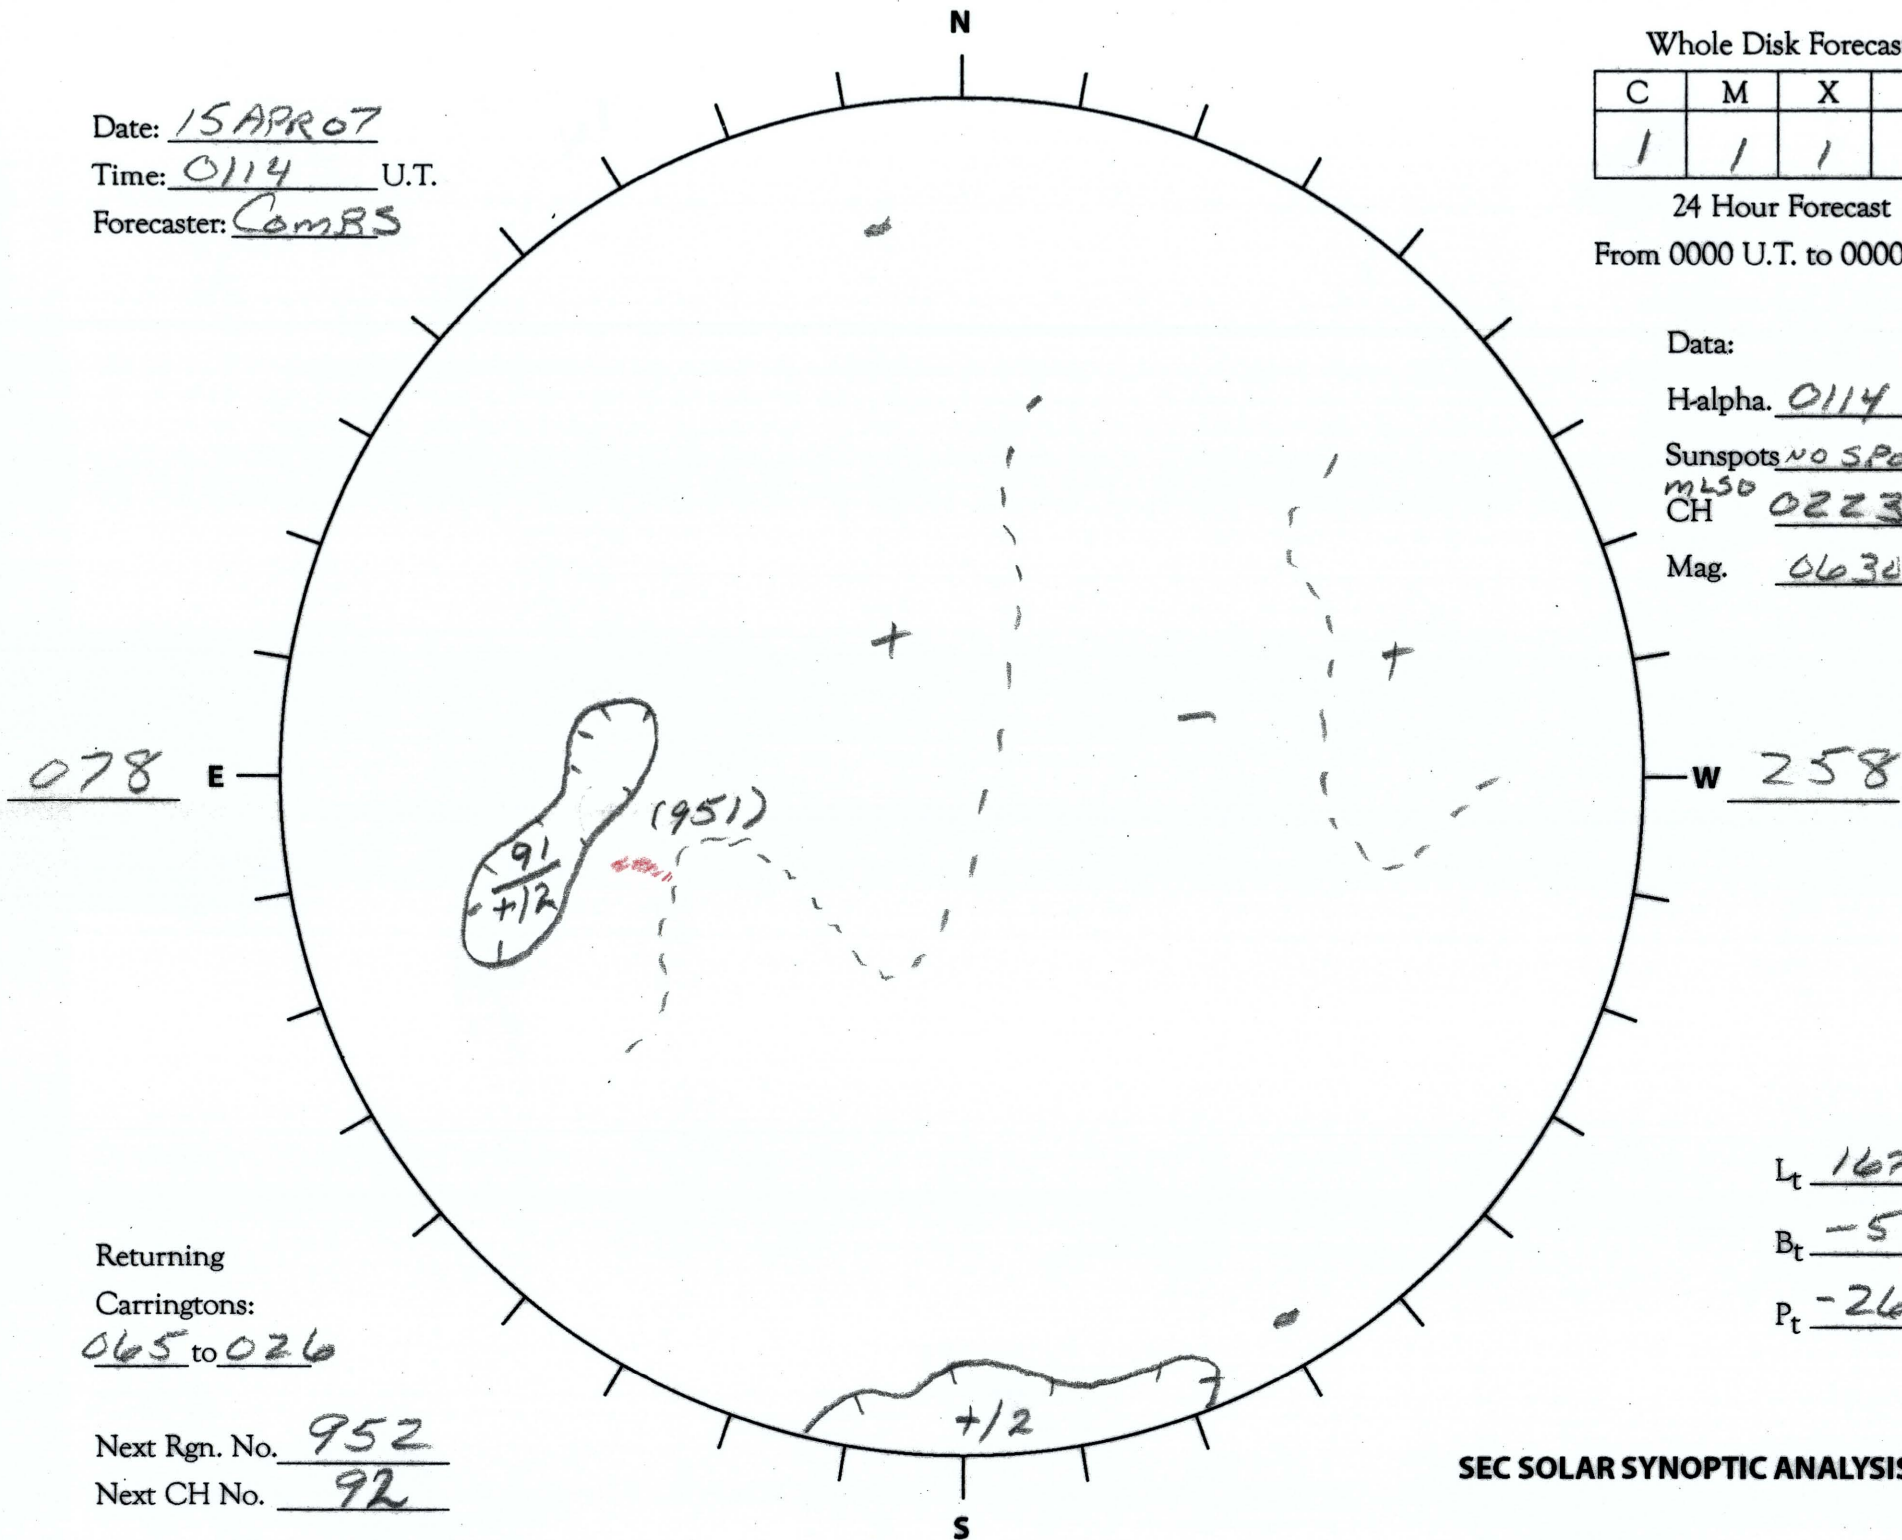

Date: 15 APR 07
 Time: 0114 U.T.
 Forecaster: ComBS

Whole Disk Forecast

C	M	X	P
<u>1</u>	<u>1</u>	<u>1</u>	<u>1</u>

24 Hour Forecast
 From 0000 U.T. to 0000 U.T.

Data:

H-alpha. 0114 U.T.

Sunspots NO SPOTS U.T.

^{MLSO} CH 0223 U.T.

Mag. 0630 U.T.

Returning
 Carringtons:
065 to 026

Next Rgn. No. 952
 Next CH No. 92

L_t 167.8

B_t -5.6

P_t -26.1