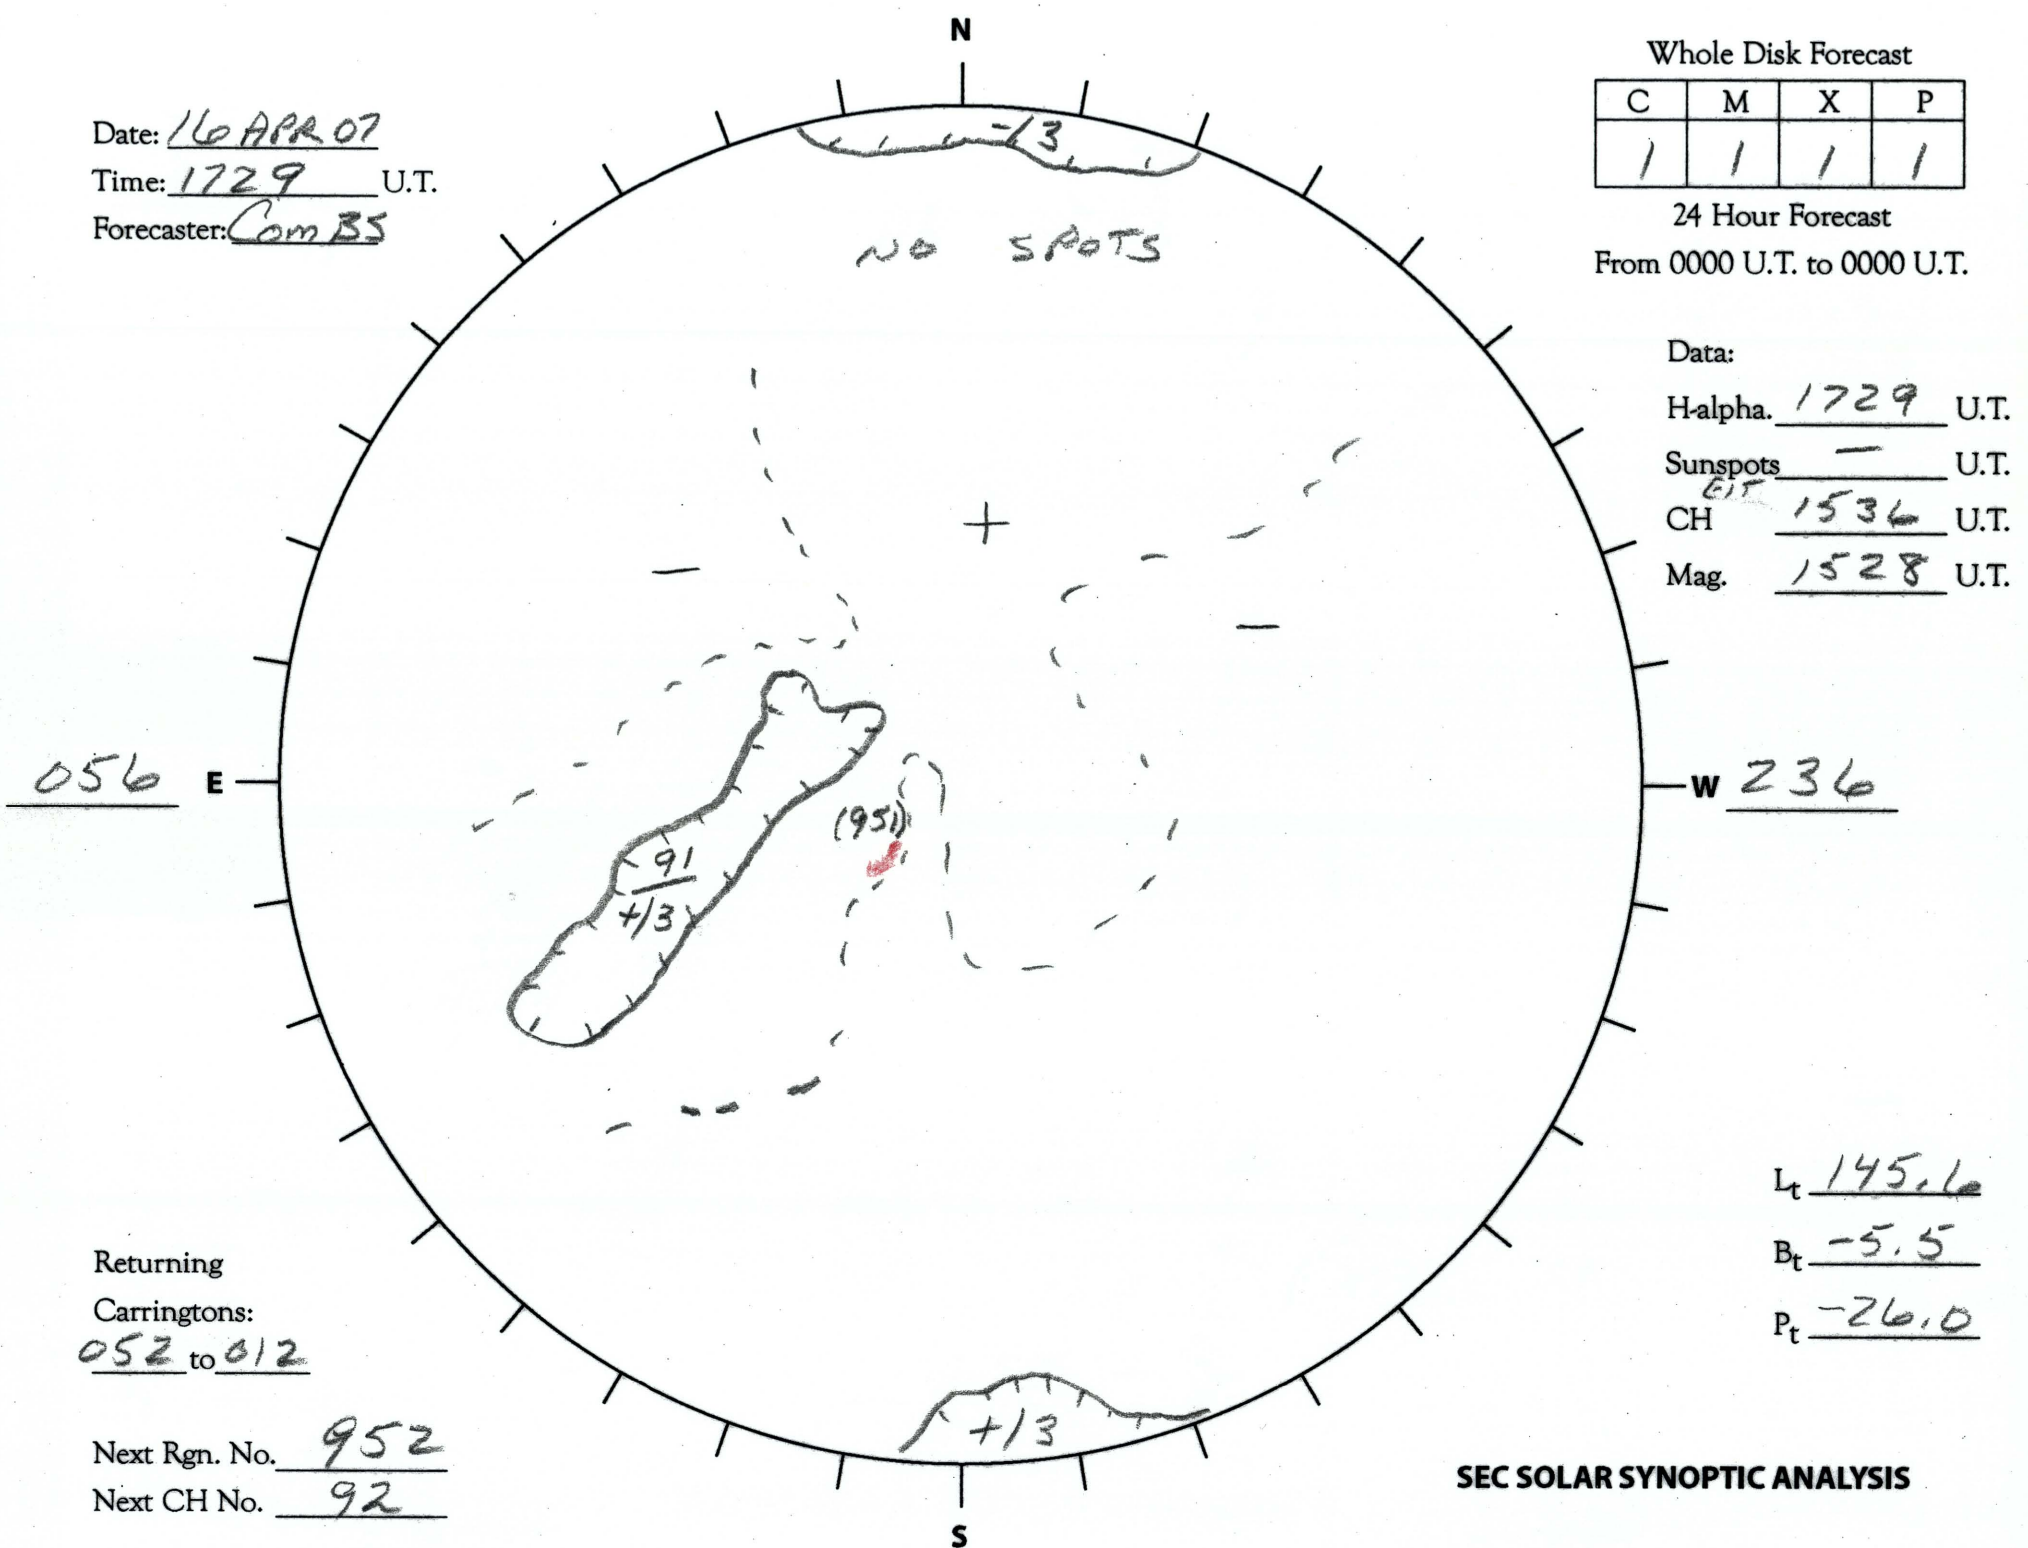

Date: 16 APR 07
 Time: 1729 U.T.
 Forecaster: Com BS

Whole Disk Forecast

C	M	X	P
<u>1</u>	<u>1</u>	<u>1</u>	<u>1</u>

24 Hour Forecast
 From 0000 U.T. to 0000 U.T.

Data:

H-alpha. 1729 U.T.

Sunspots - U.T.

CH ^{GIT} 1536 U.T.

Mag. 1528 U.T.

Returning
 Carringtons:
052 to 012

Next Rgn. No. 952
 Next CH No. 92

L_t 145.6

B_t -5.5

P_t -26.0