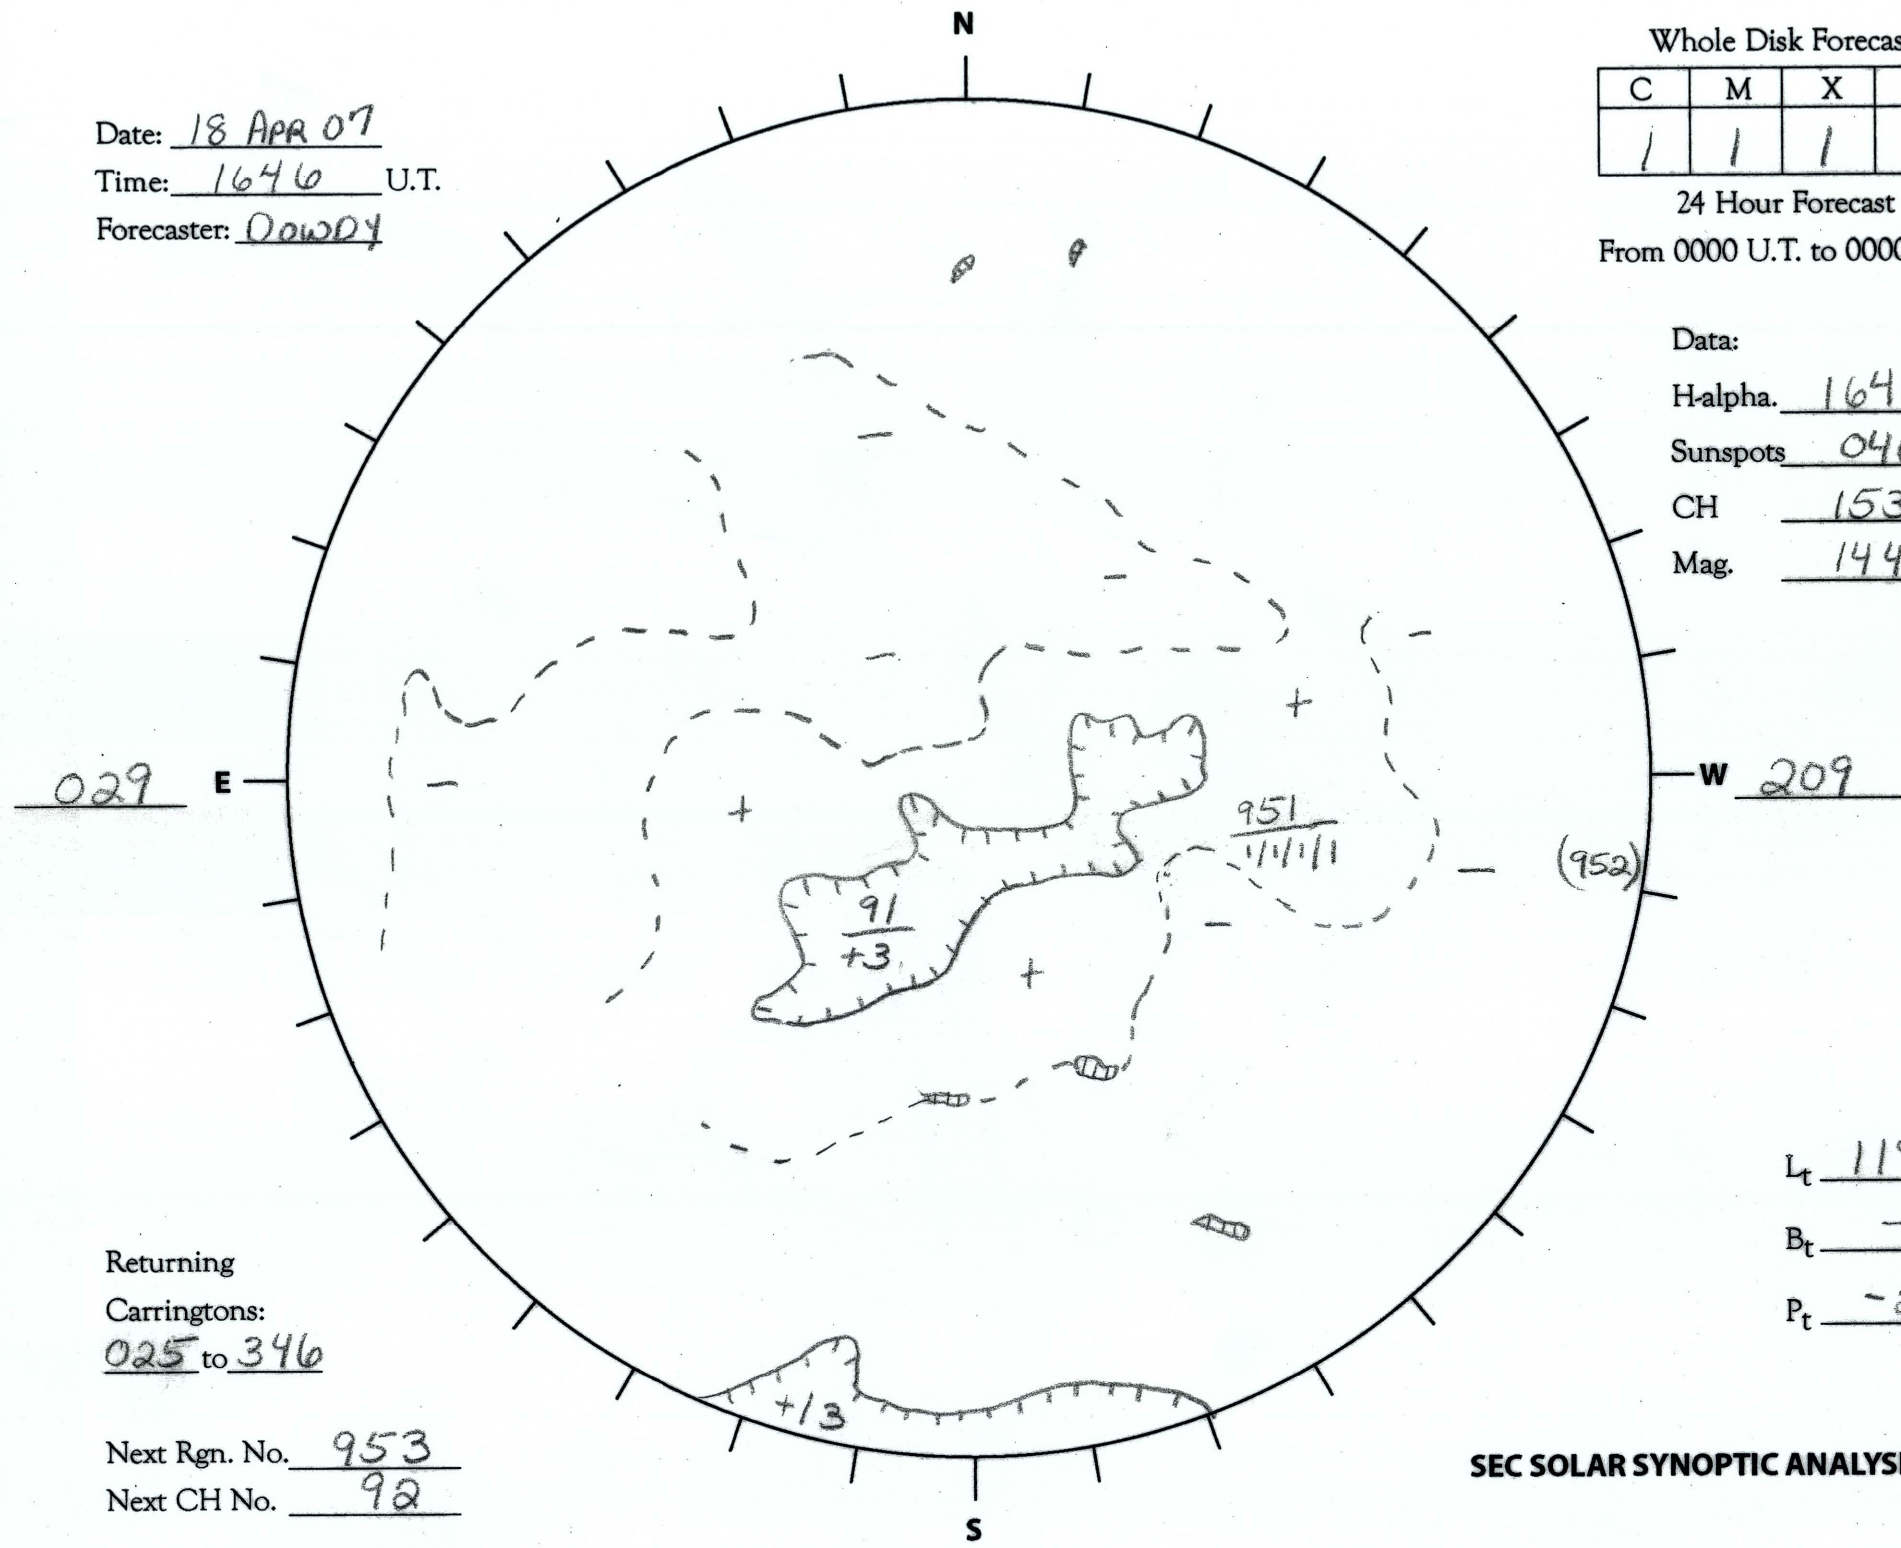

Date: 18 APR 07
 Time: 1646 U.T.
 Forecaster: DOWDY

Whole Disk Forecast

C	M	X	P
<u>1</u>	<u>1</u>	<u>1</u>	<u>1</u>

24 Hour Forecast
 From 0000 U.T. to 0000 U.T.

Data:
 H-alpha. 1646 U.T.
 Sunspots 0400 U.T.
 CH 1536 U.T.
 Mag. 1444 U.T.

029 E

W 209

Returning
 Carringtons:
025 to 346

Next Rgn. No. 953
 Next CH No. 92

L_t 119.6
 B_t -5.4
 P_t -25.8