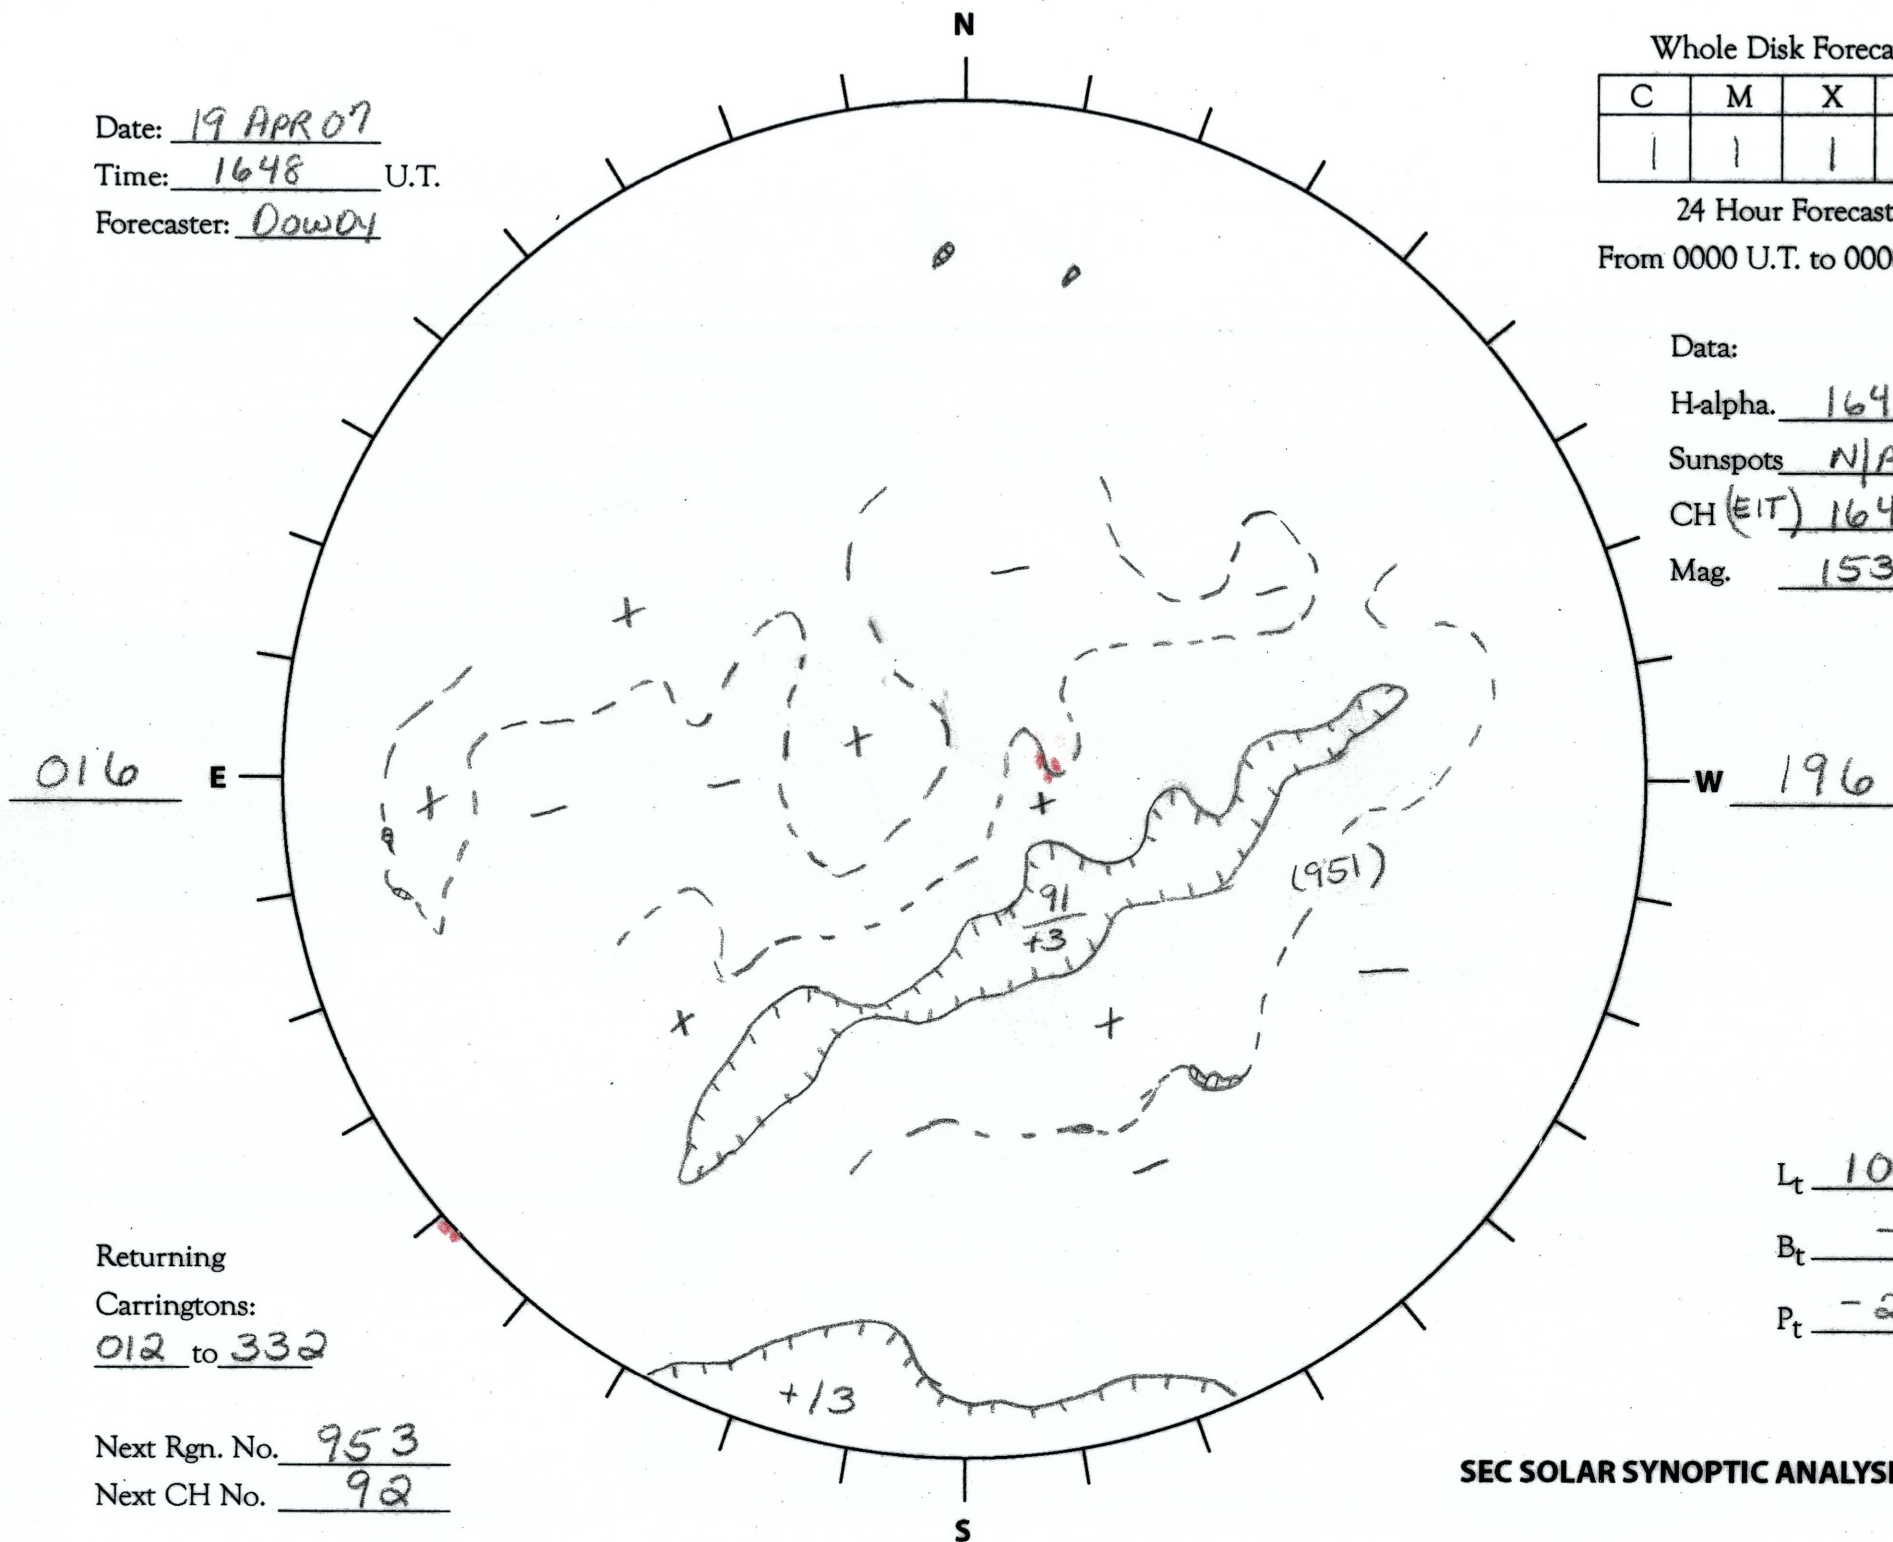

Date: 19 APR 07
 Time: 1648 U.T.
 Forecaster: Dowdy

Whole Disk Forecast

C	M	X	P

24 Hour Forecast
 From 0000 U.T. to 0000 U.T.

Data:

H-alpha. 1648 U.T.

Sunspots N/A U.T.

CH (EIT) 1648 U.T.

Mag. 1534 U.T.

Returning
 Carringtons:
012 to 332

Next Rgn. No. 953
 Next CH No. 92

L_t 106.4

B_t -5.3

P_t -25.7