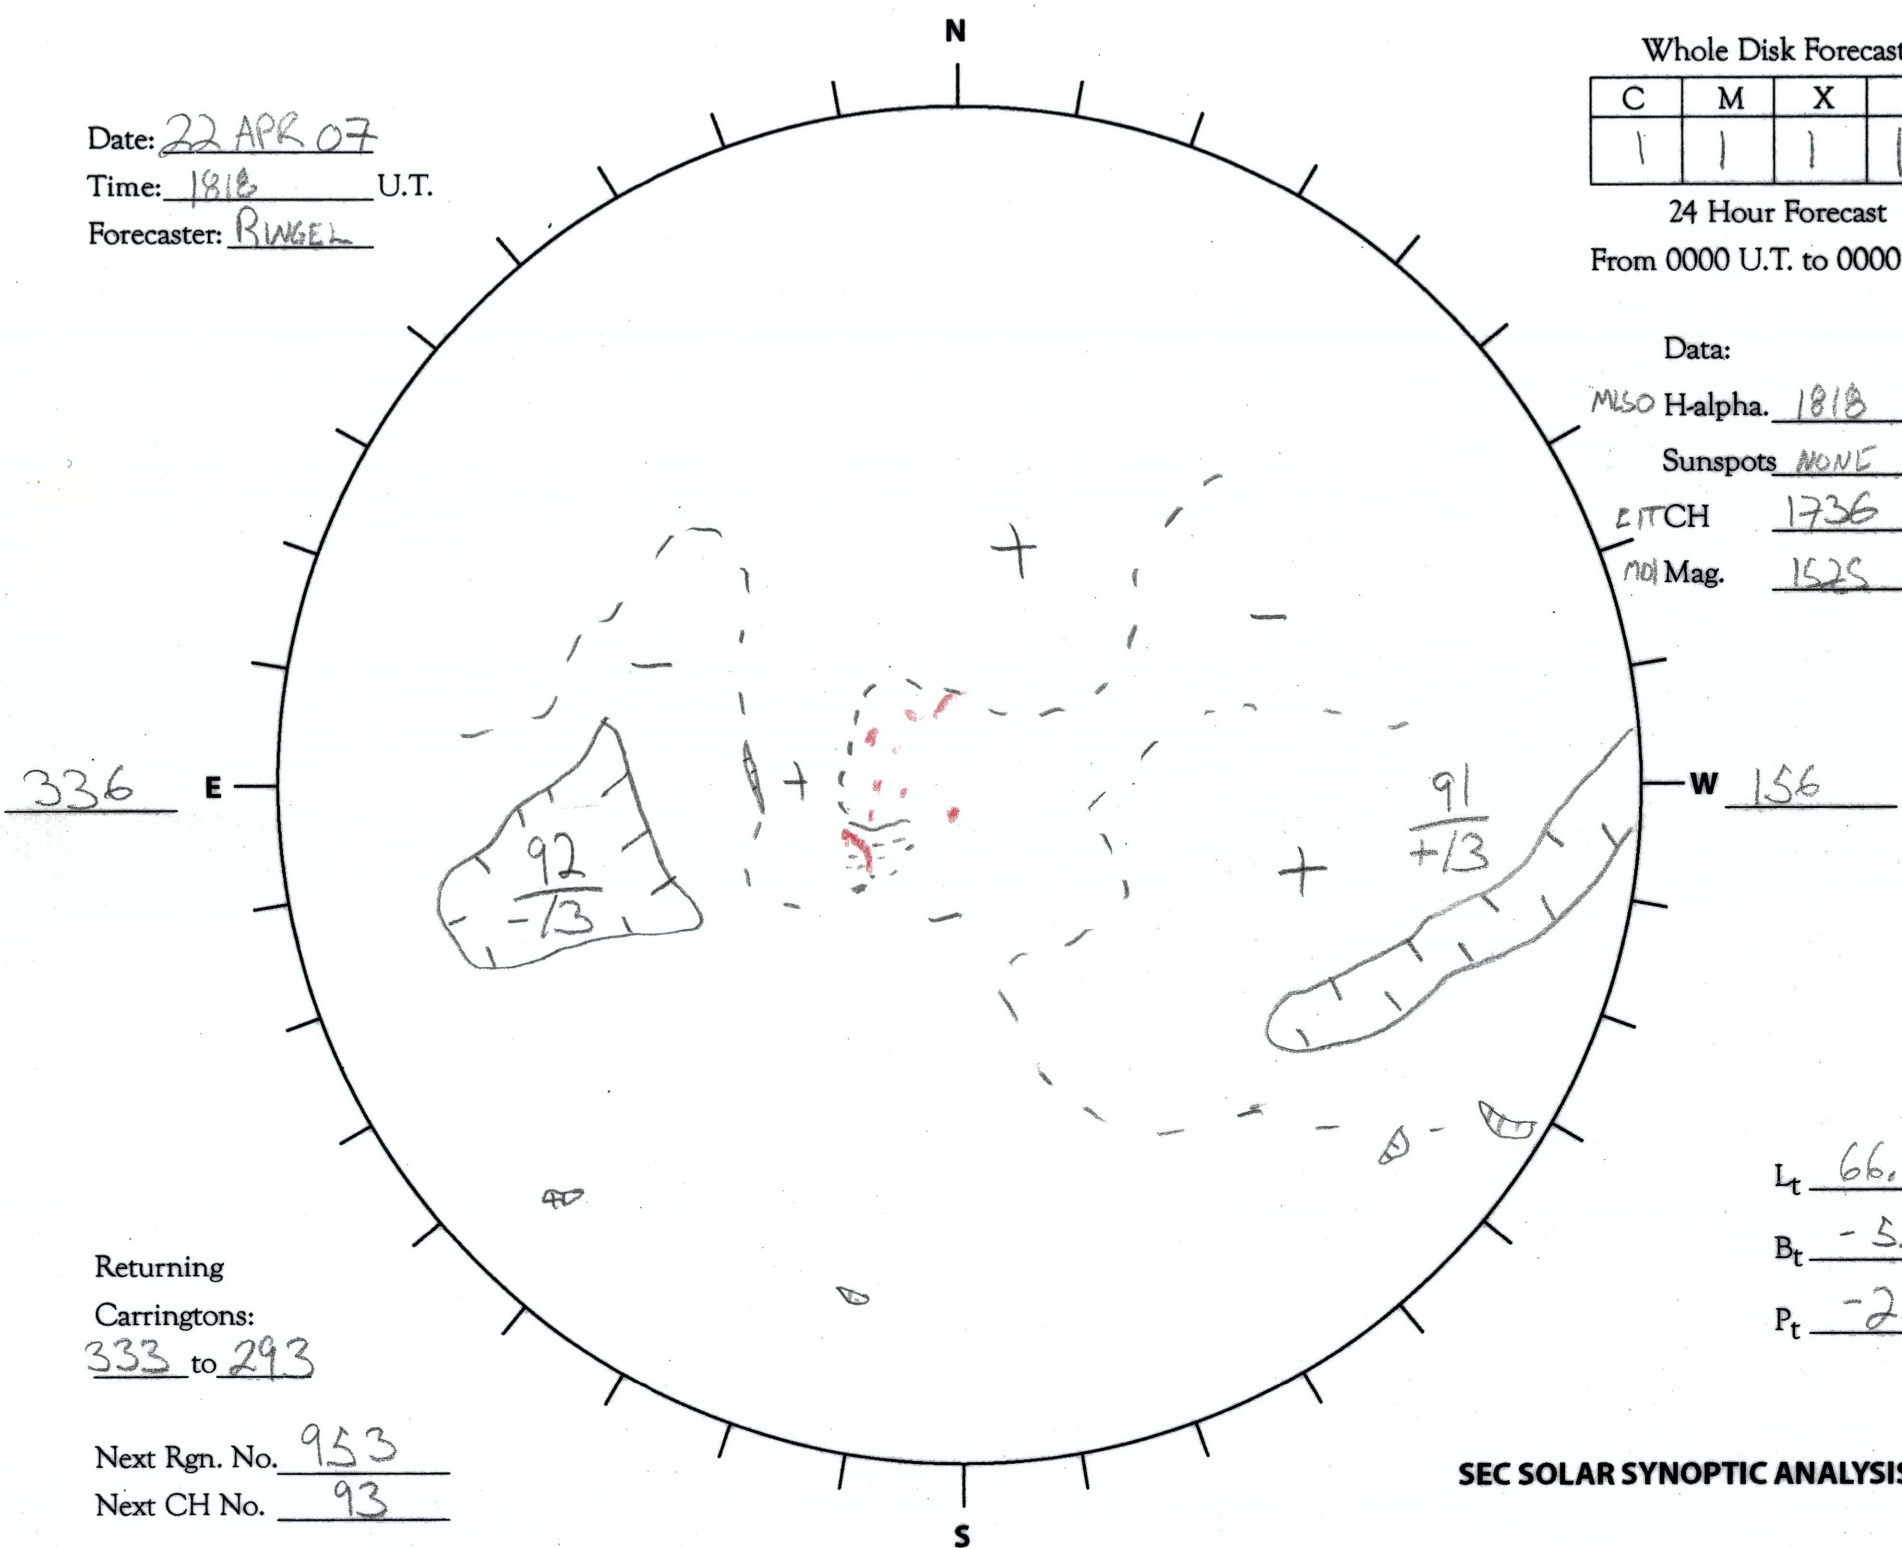

Date: 22 APR 07
 Time: 1818 U.T.
 Forecaster: RWEL

Whole Disk Forecast

C	M	X	P
1	1	1	1

24 Hour Forecast
 From 0000 U.T. to 0000 U.T.

Data:

M650 H-alpha. 1818 U.T.

Sunspots NONE U.T.

ETCH 1736 U.T.

NOJ Mag. 1525 U.T.

Returning
 Carringtons:
333 to 293

Next Rgn. No. 953
 Next CH No. 93

L_t 66.0
 B_t -5.0
 P_t -25.4