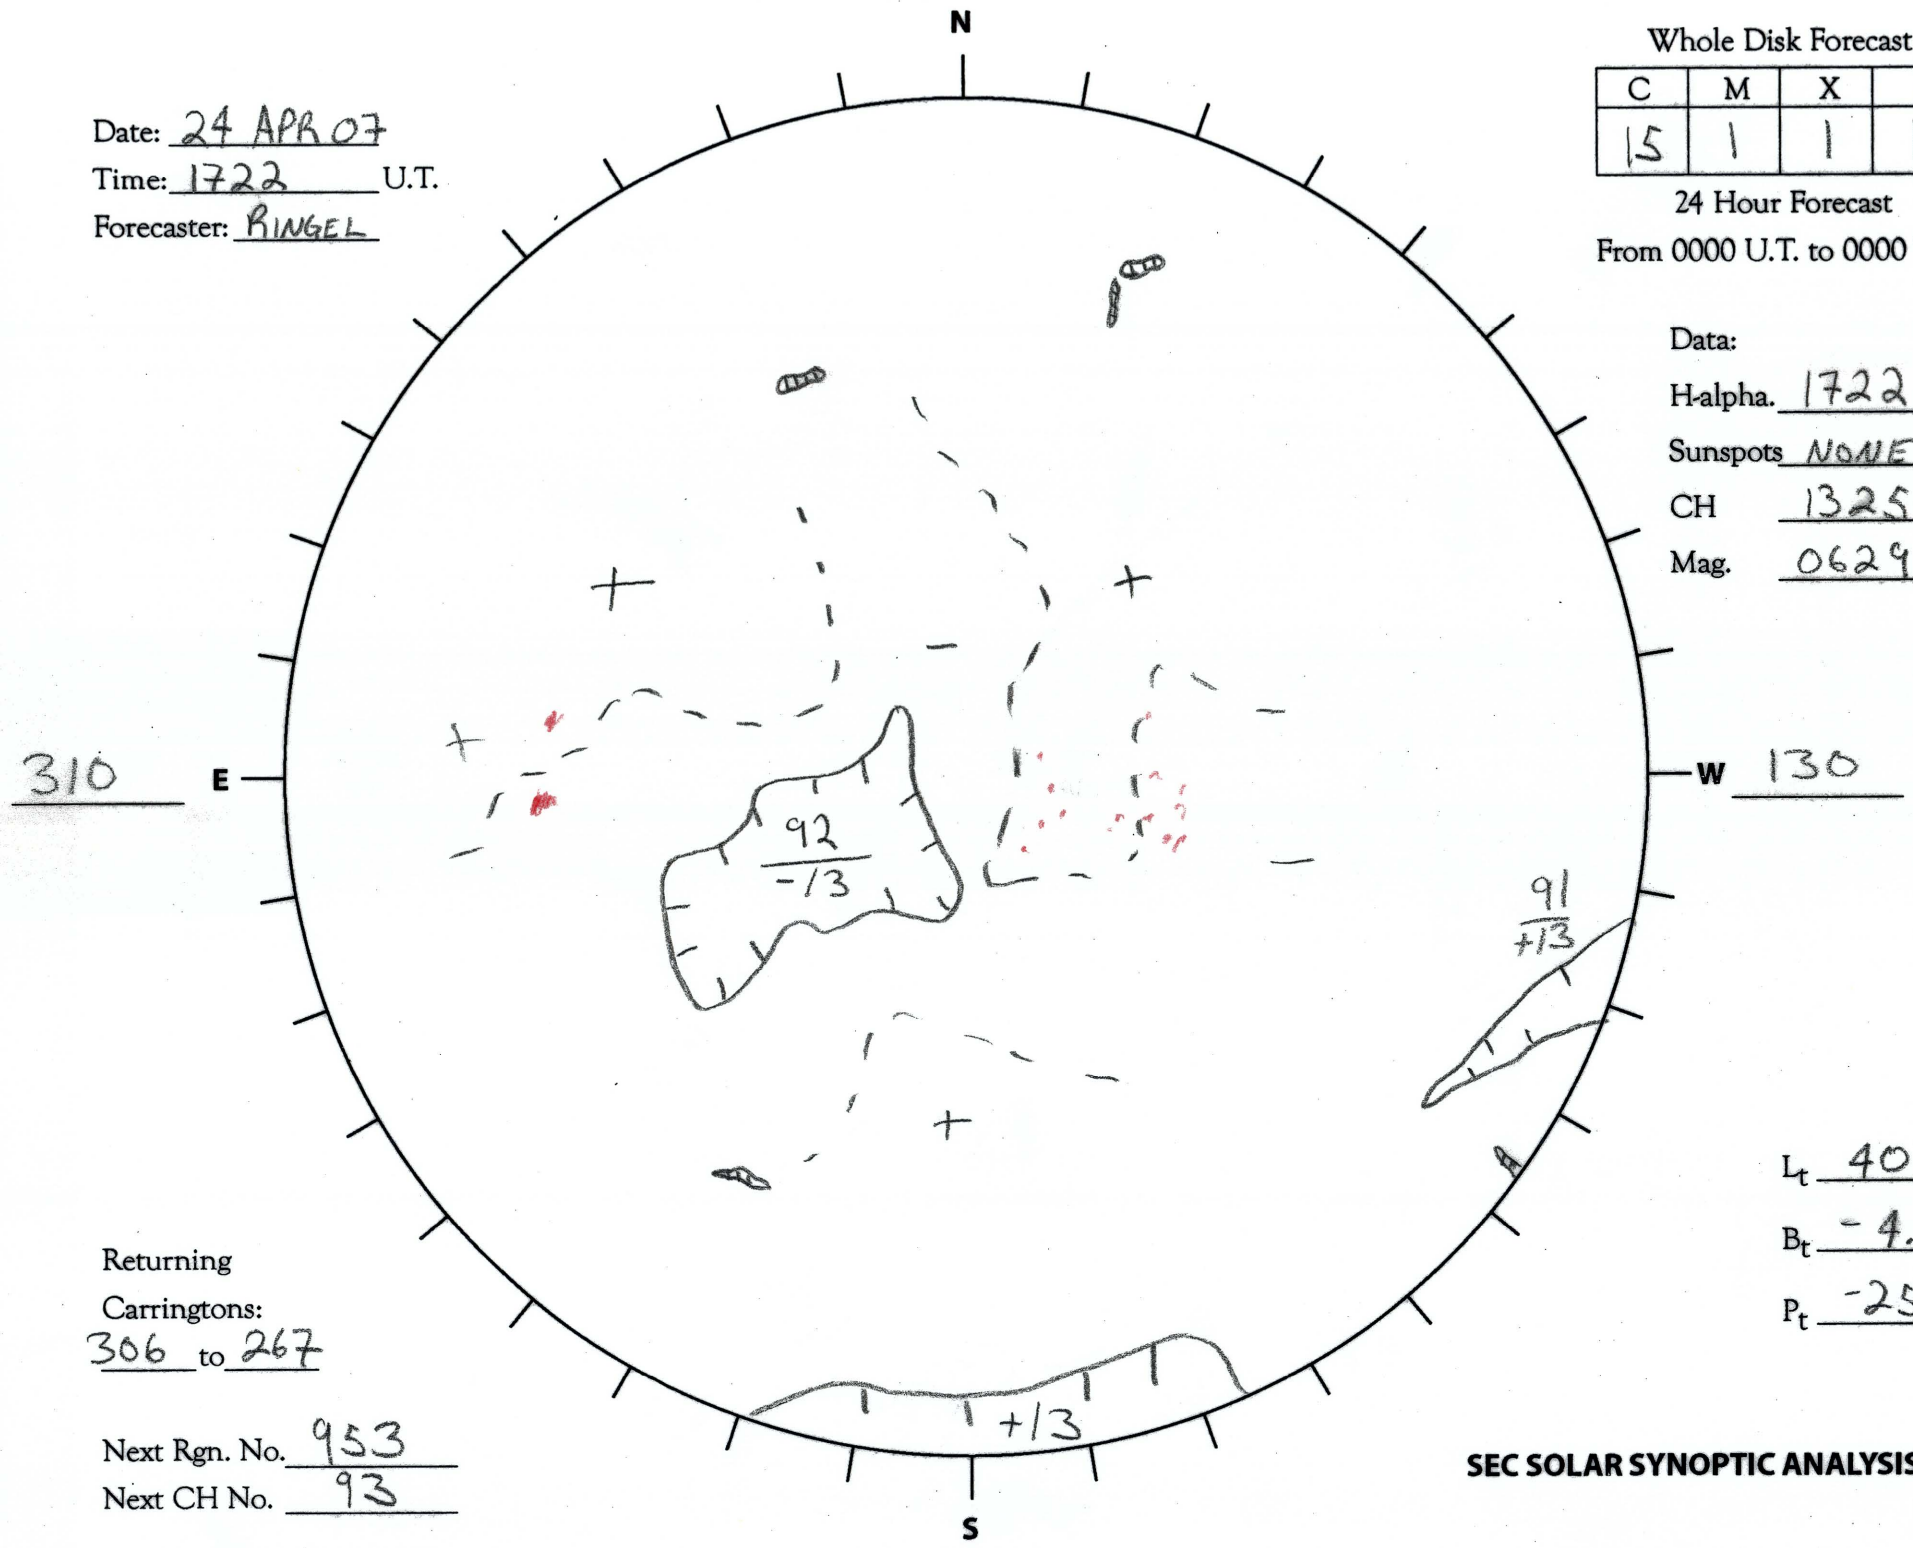

Date: 24 APR 07
 Time: 1722 U.T.
 Forecaster: RINGEL

Whole Disk Forecast

C	M	X	P
15	1	1	1

24 Hour Forecast
 From 0000 U.T. to 0000 U.T.

Data:
 H-alpha. 1722 U.T.
 Sunspots NONE U.T.
 CH 1325 U.T.
 Mag. 0629 U.T.

Returning
 Carringtons:
306 to 267

Next Rgn. No. 953
 Next CH No. 93

L_t 40
 B_t -4.0
 P_t -25.2