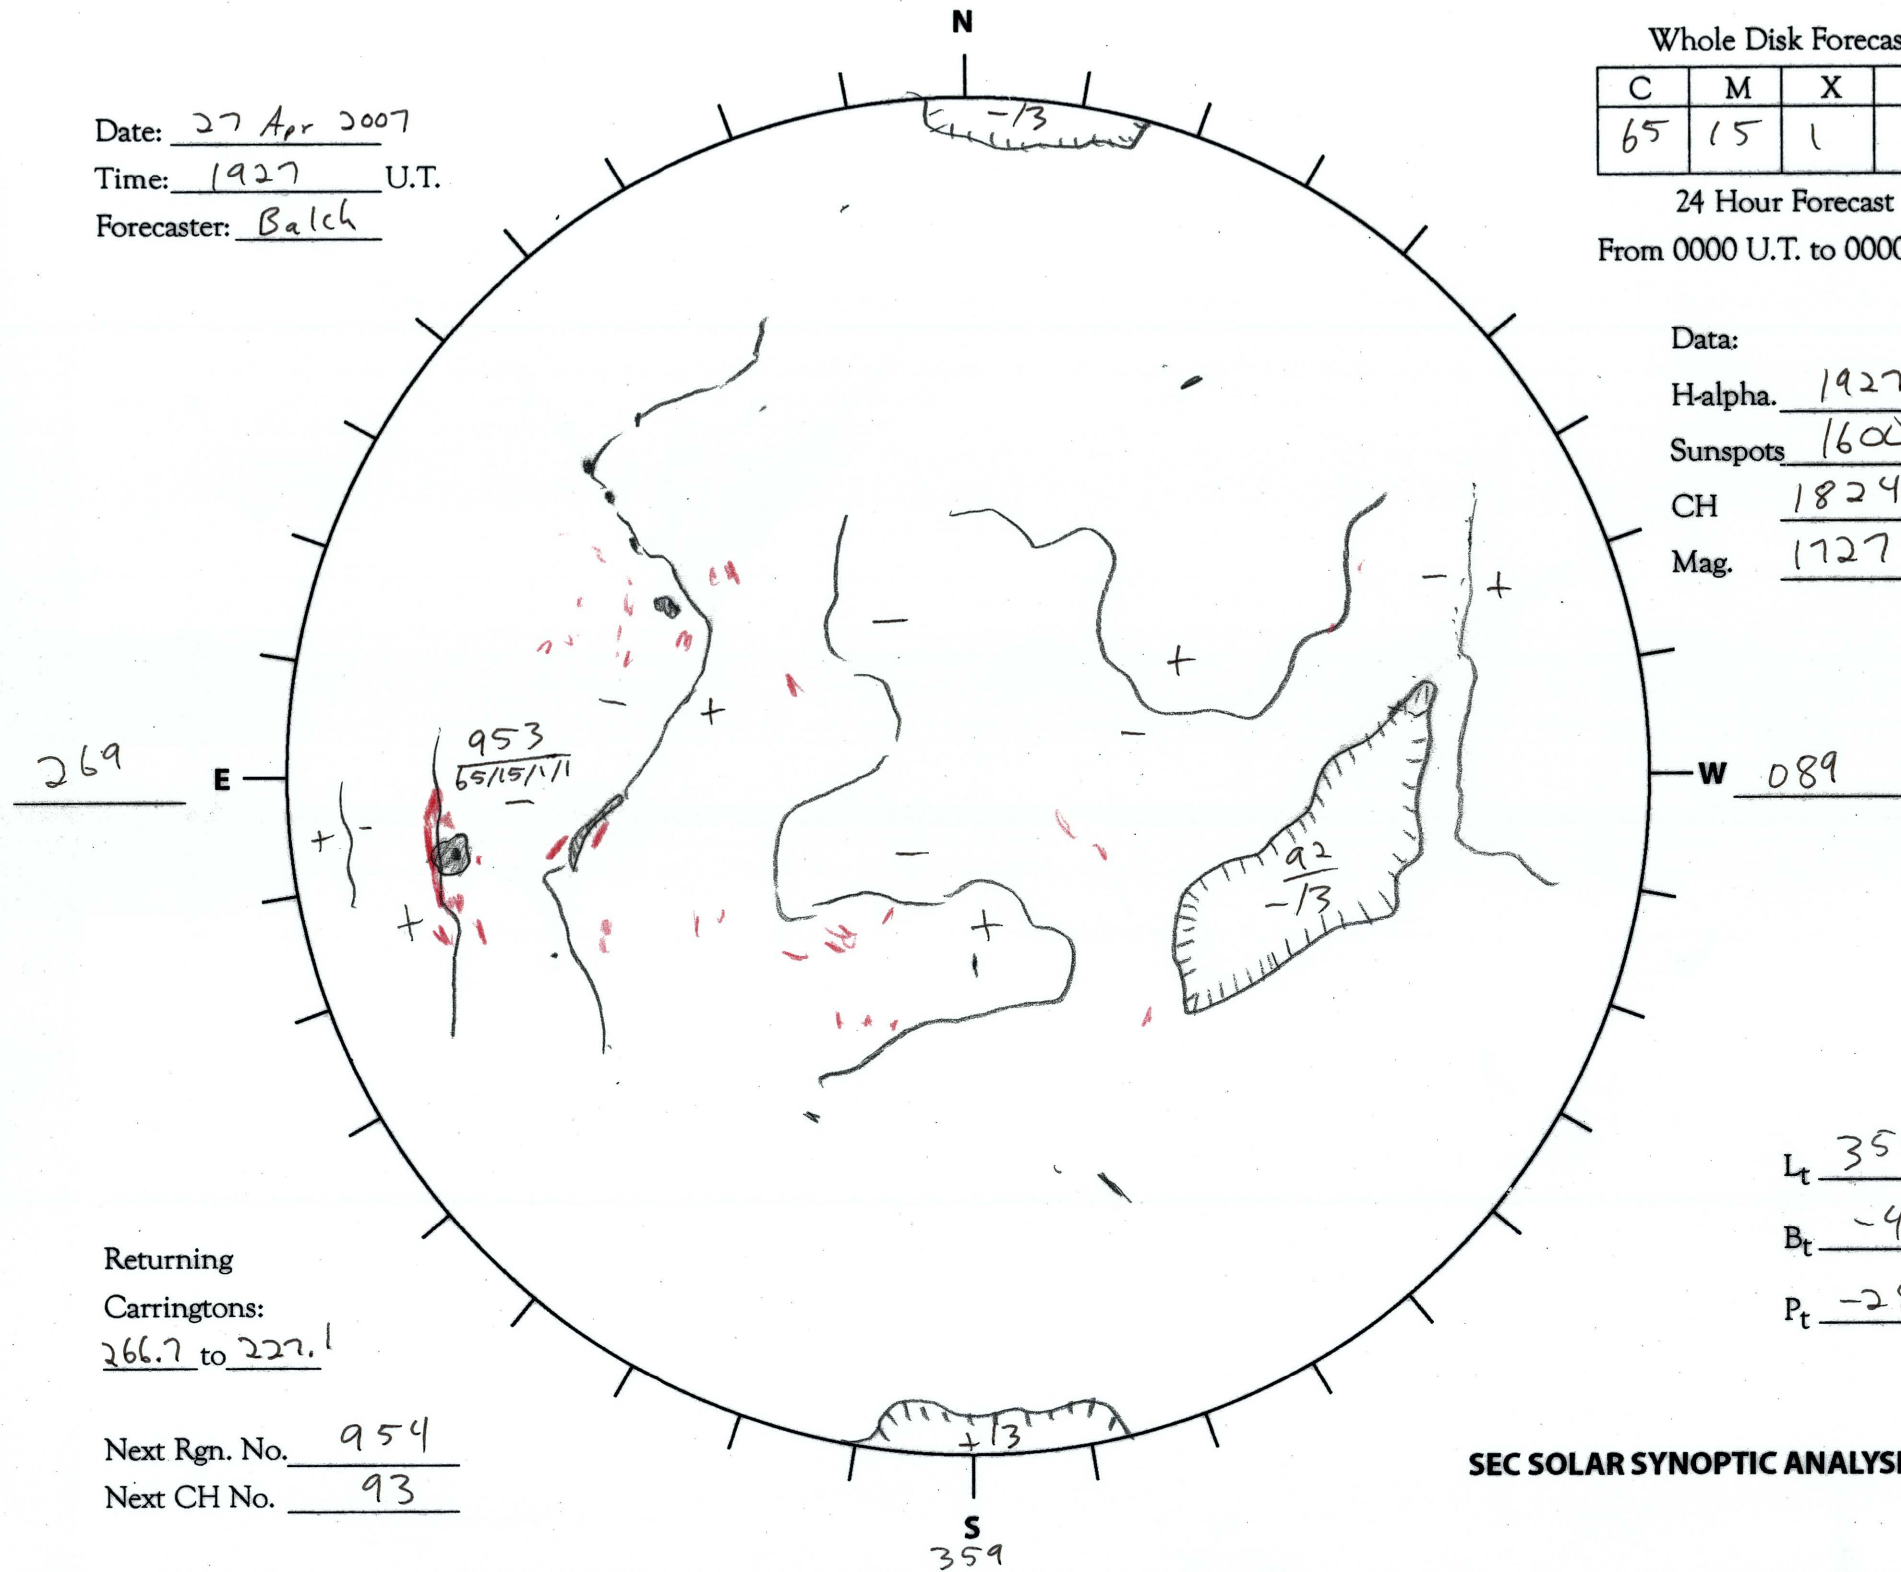

Date: 27 Apr 2007  
 Time: 1927 U.T.  
 Forecaster: Balch

Whole Disk Forecast

C	M	X	P
65	15	1	1

24 Hour Forecast  
 From 0000 U.T. to 0000 U.T.

Data:  
 H-alpha. 1927 U.T.  
 Sunspots 1600 U.T.  
 CH 1824 U.T.  
 Mag. 1727 U.T.

Returning  
 Carringtons:  
266.7 to 222.1

Next Rgn. No. 954  
 Next CH No. 93

$L_t$  359.2  
 $B_t$  -4.5  
 $P_t$  -24.7