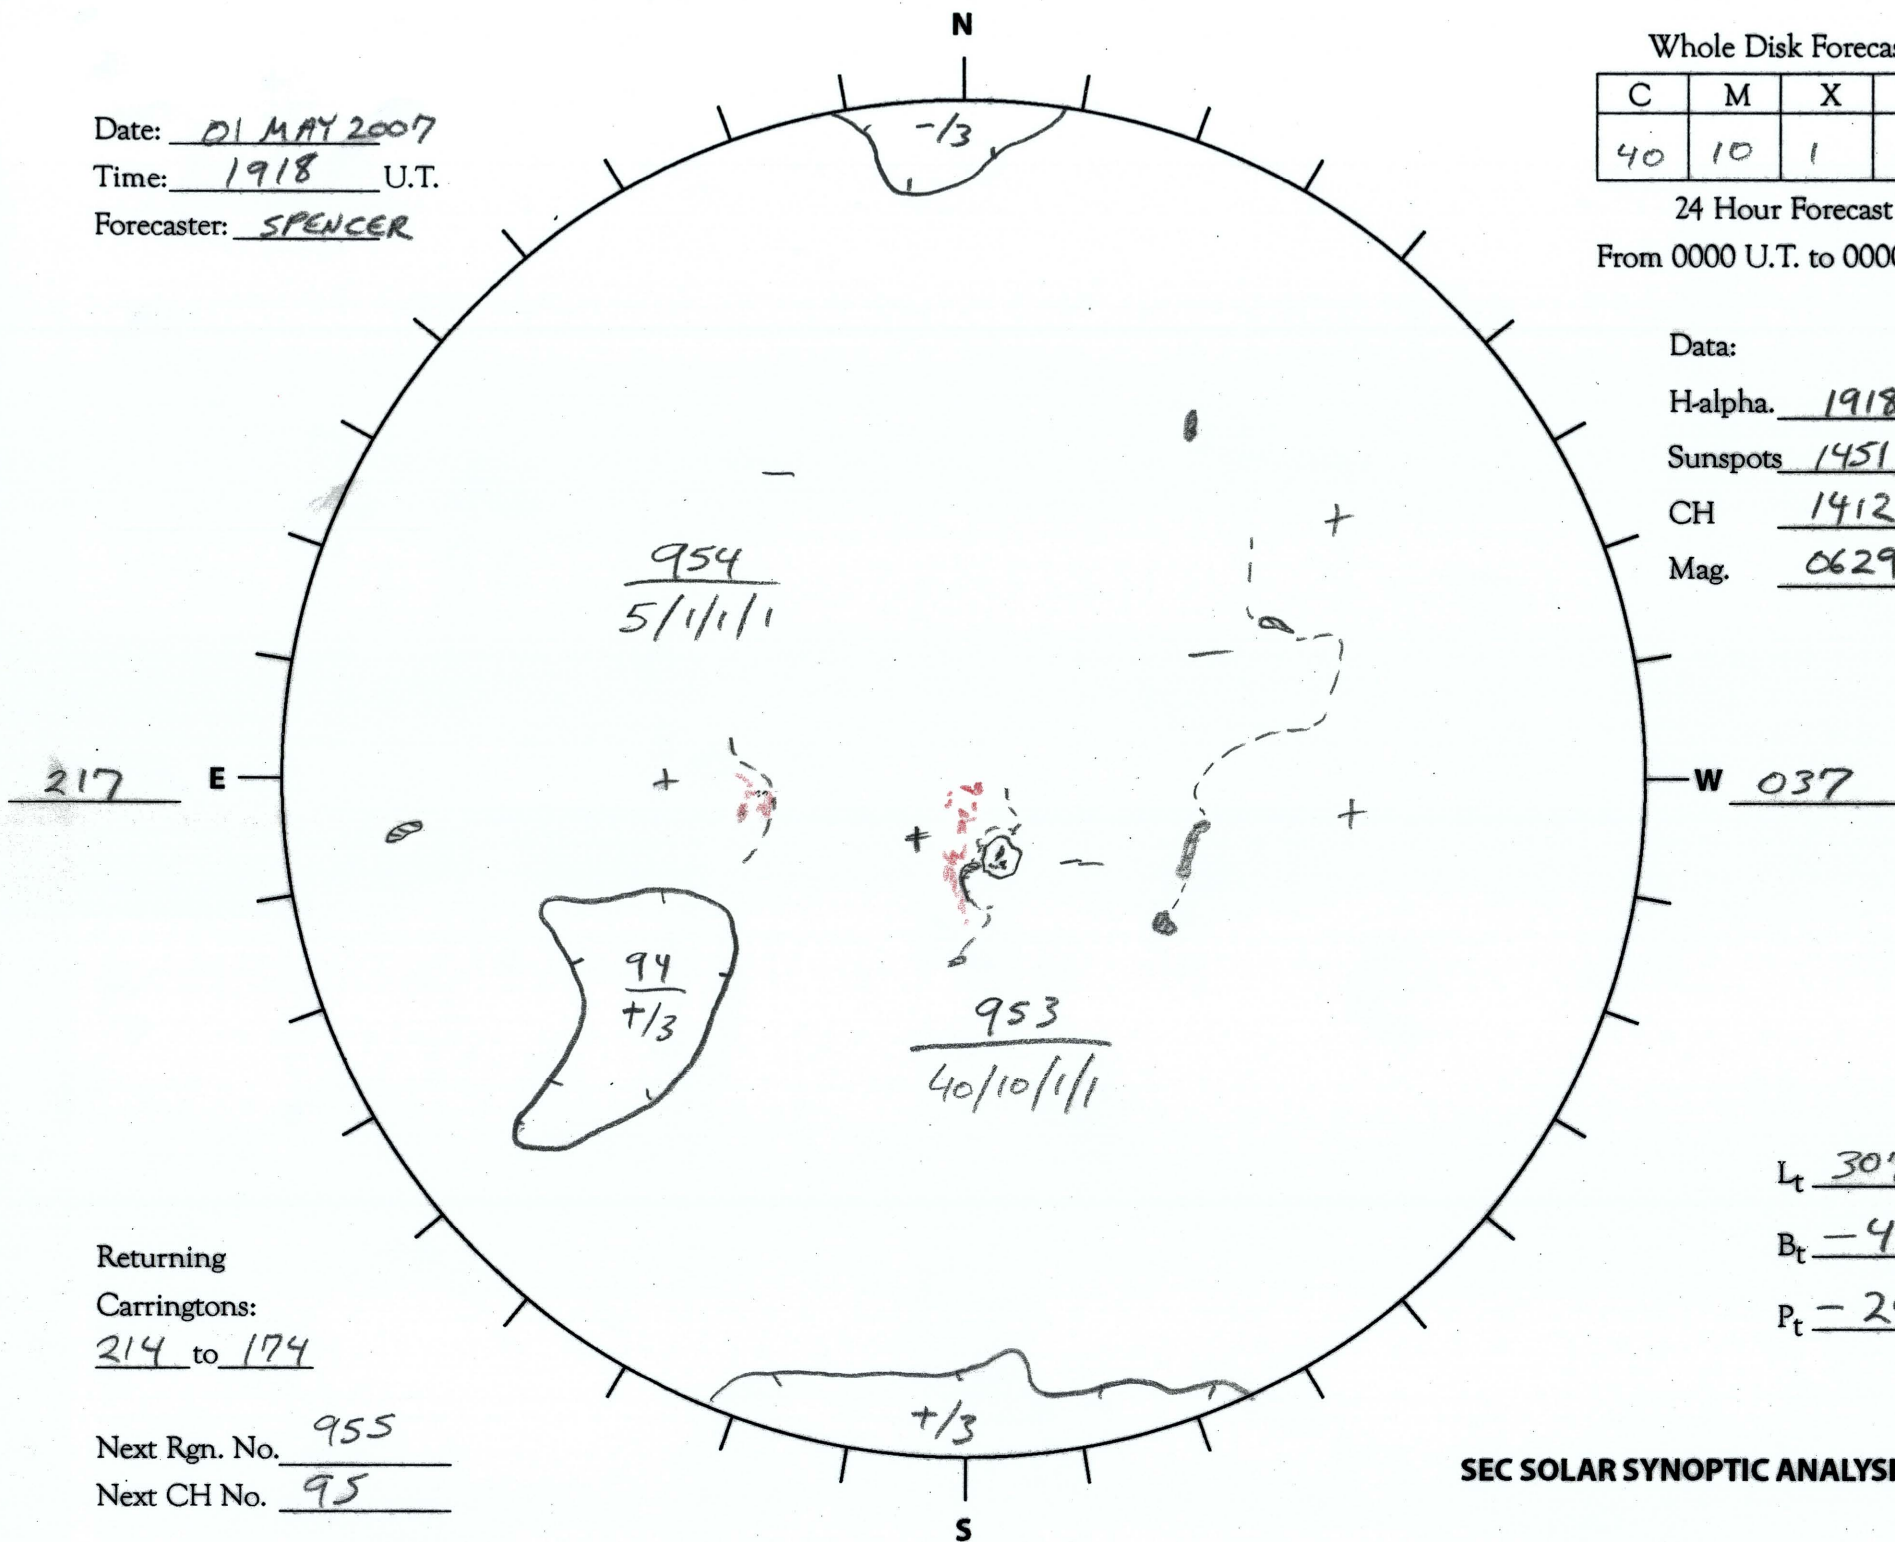

Date: 01 MAY 2007  
 Time: 1918 U.T.  
 Forecaster: SPENCER

Whole Disk Forecast

C	M	X	P
40	10	1	1

24 Hour Forecast  
 From 0000 U.T. to 0000 U.T.

Data:  
 H-alpha. 1918 U.T.  
 Sunspots 1451 U.T.  
 CH 1412 U.T.  
 Mag. 0629 U.T.

Returning  
 Carringtons:  
214 to 174

Next Rgn. No. 955  
 Next CH No. 95

L<sub>t</sub> 307  
B<sub>t</sub> -4.1  
P<sub>t</sub> -24.1