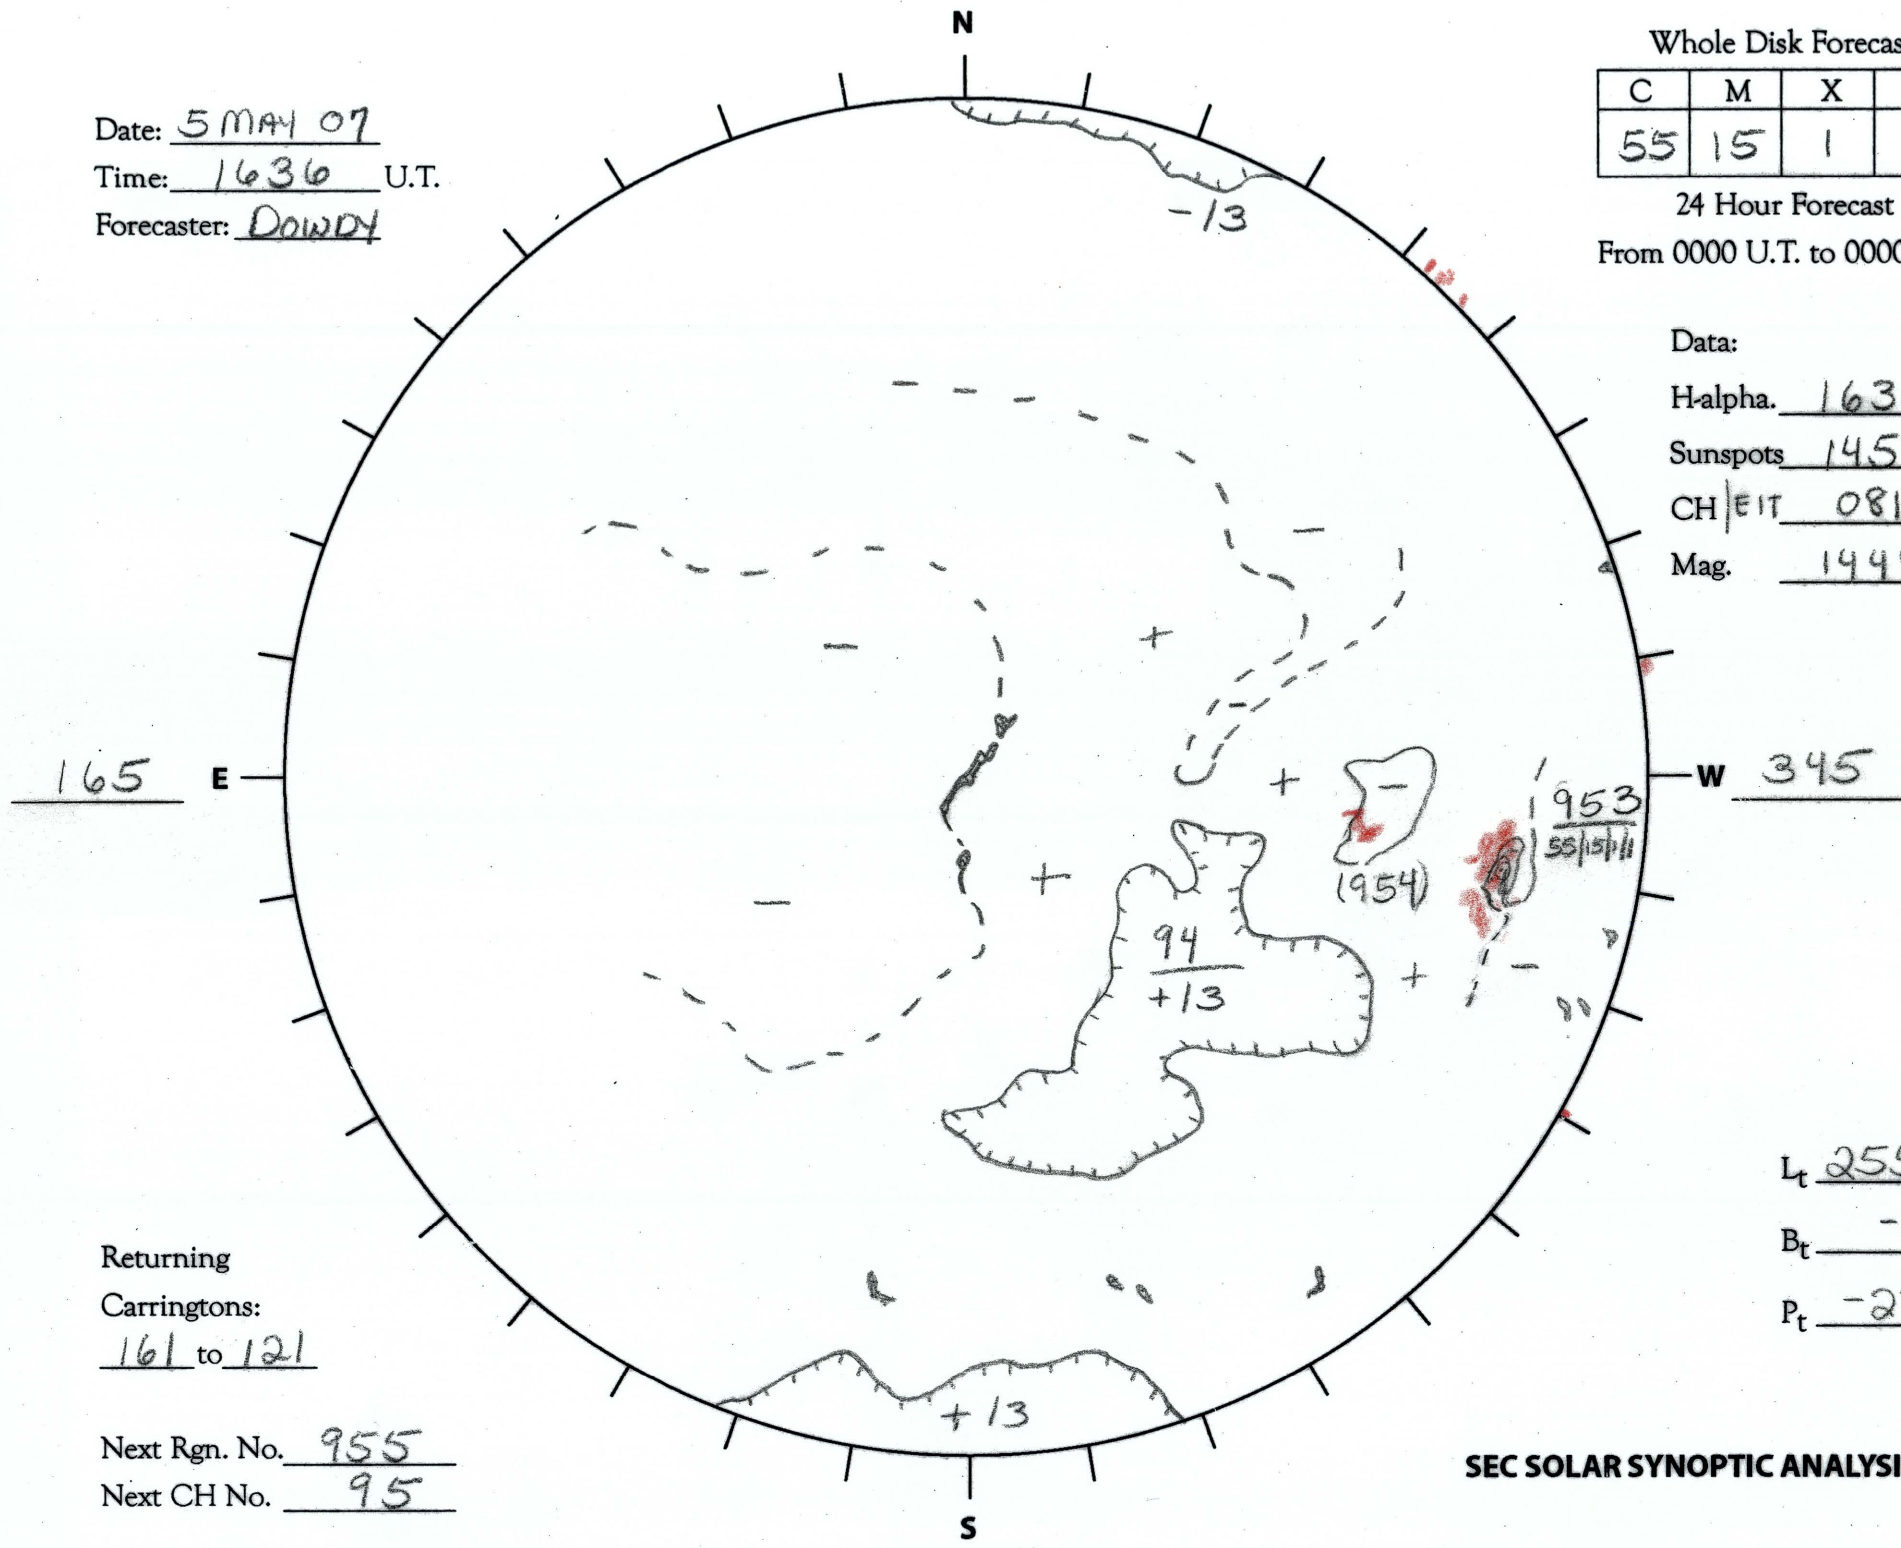

Date: 5 MAY 07  
 Time: 1636 U.T.  
 Forecaster: DOWDY

Whole Disk Forecast

C	M	X	P
55	15	1	1

24 Hour Forecast  
 From 0000 U.T. to 0000 U.T.

Data:  
 H-alpha. 1636 U.T.  
 Sunspots 1459 U.T.  
 CH/EIT 0812 U.T.  
 Mag. 1444 U.T.

Returning  
 Carringtons:  
161 to 121

Next Rgn. No. 955  
 Next CH No. 95

$L_t$  255.1  
 $B_t$  -3.7  
 $P_t$  -23.3