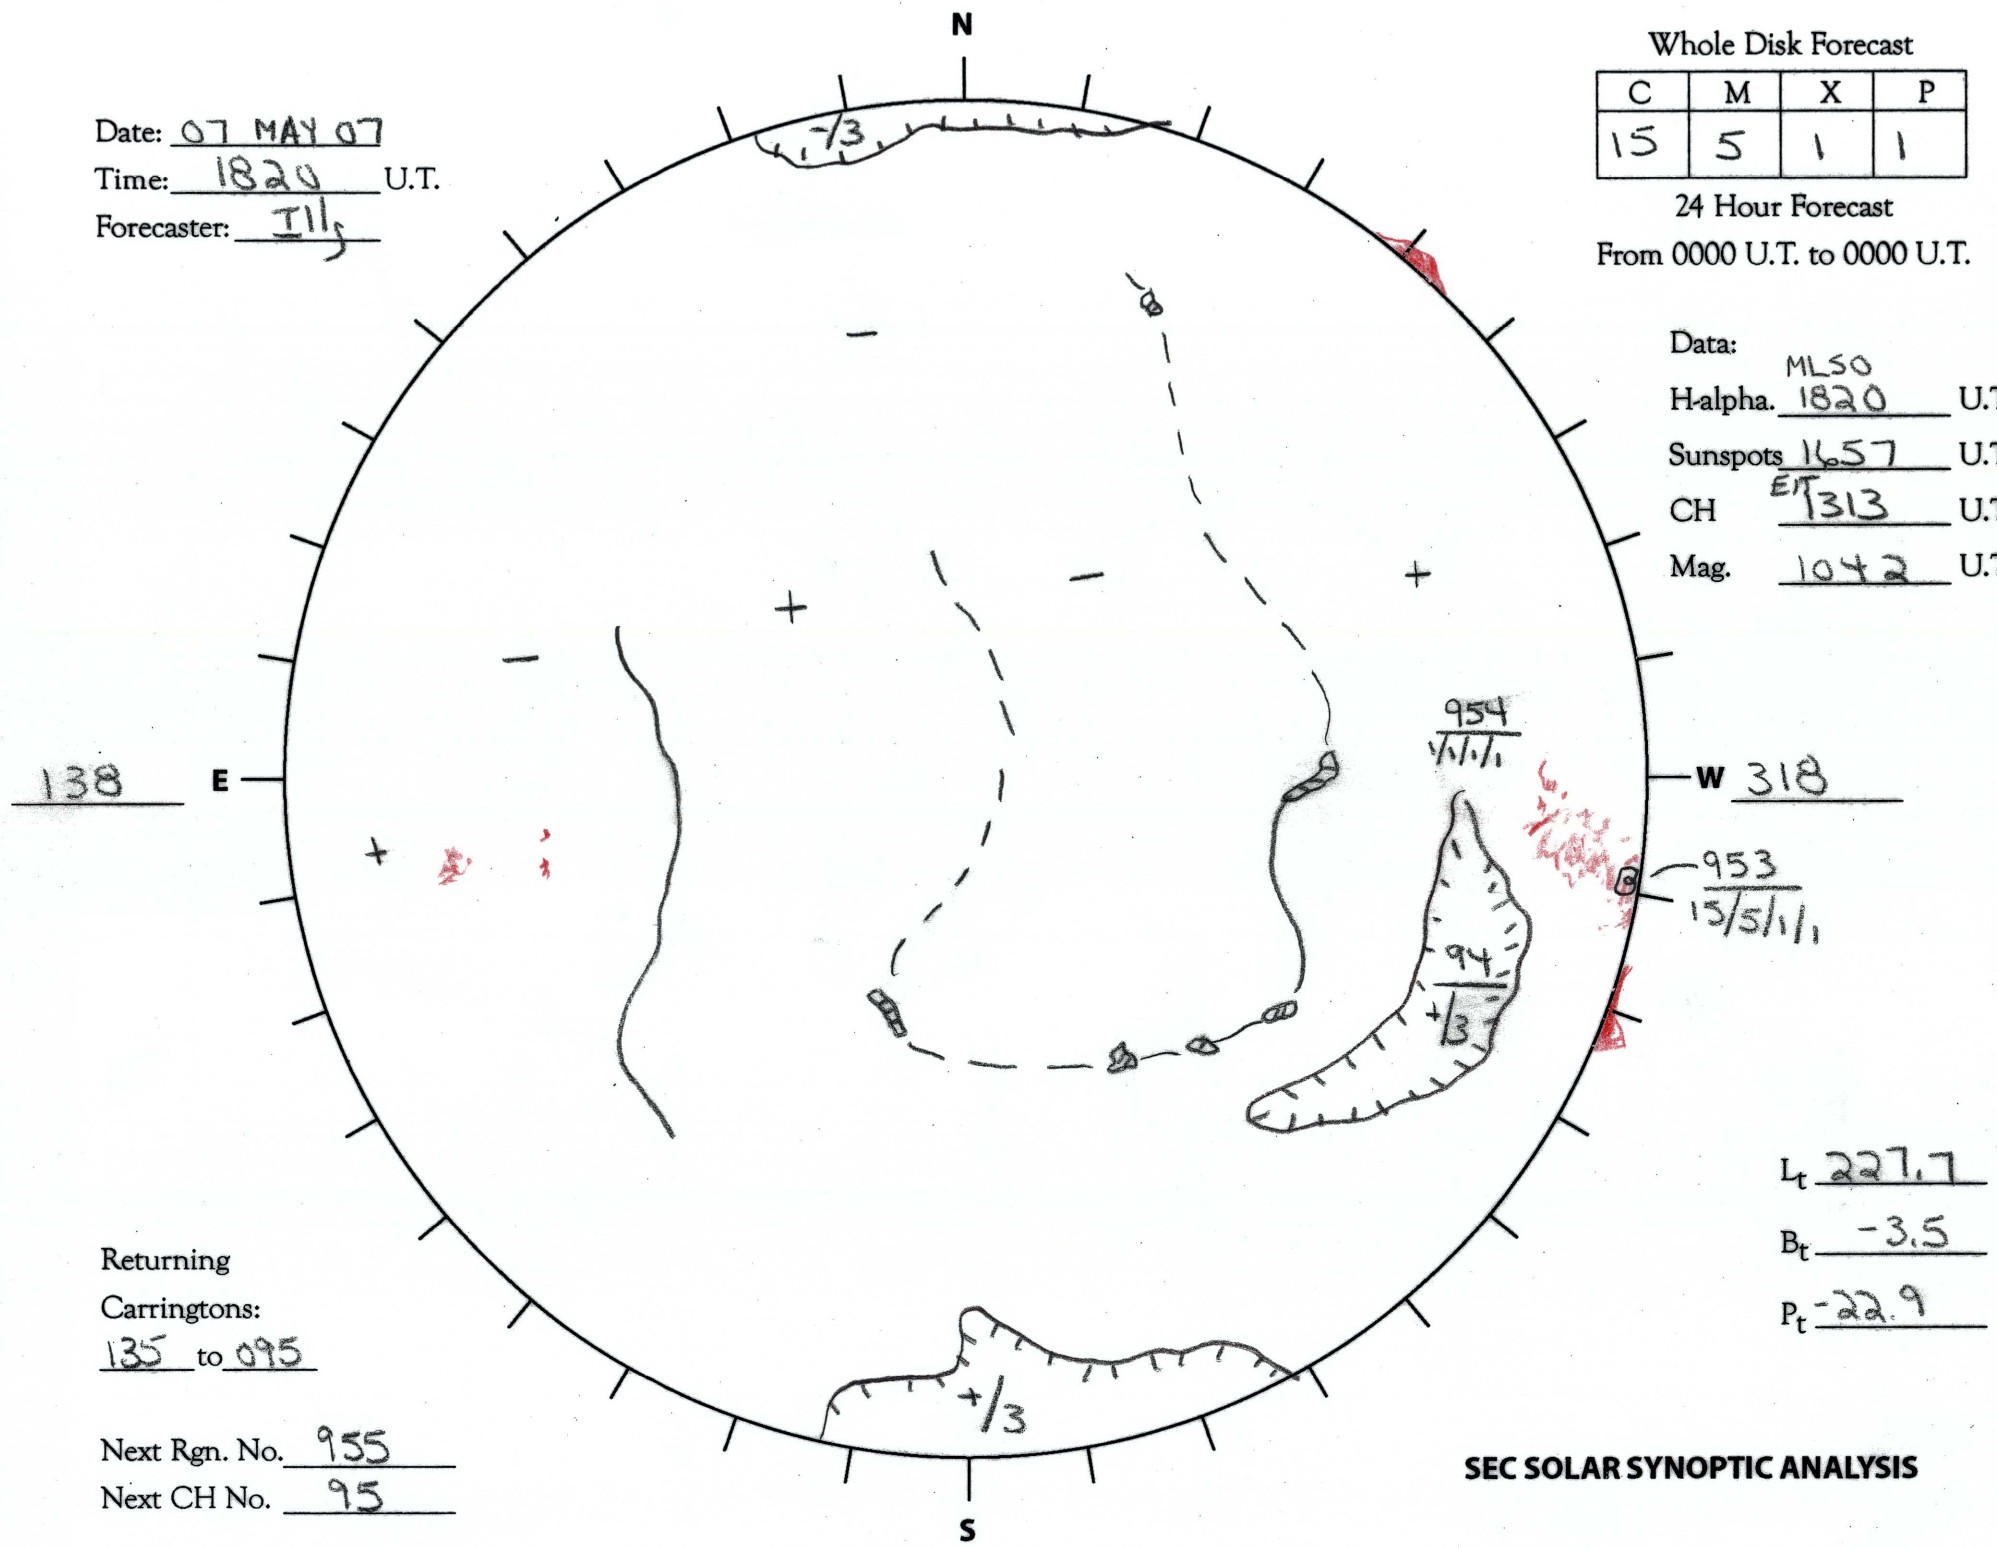

Date: 07 MAY 07
 Time: 1820 U.T.
 Forecaster: Illj

Whole Disk Forecast

C	M	X	P
15	5	1	1

24 Hour Forecast
 From 0000 U.T. to 0000 U.T.

Data: ML50
 H-alpha: 1820 U.T.
 Sunspots 1657 U.T.
 CH ^{ET} 1313 U.T.
 Mag. 1042 U.T.

Returning
 Carringtons:
135 to 095

Next Rgn. No. 955
 Next CH No. 95

L_t 227.7
 B_t -3.5
 P_t -22.9