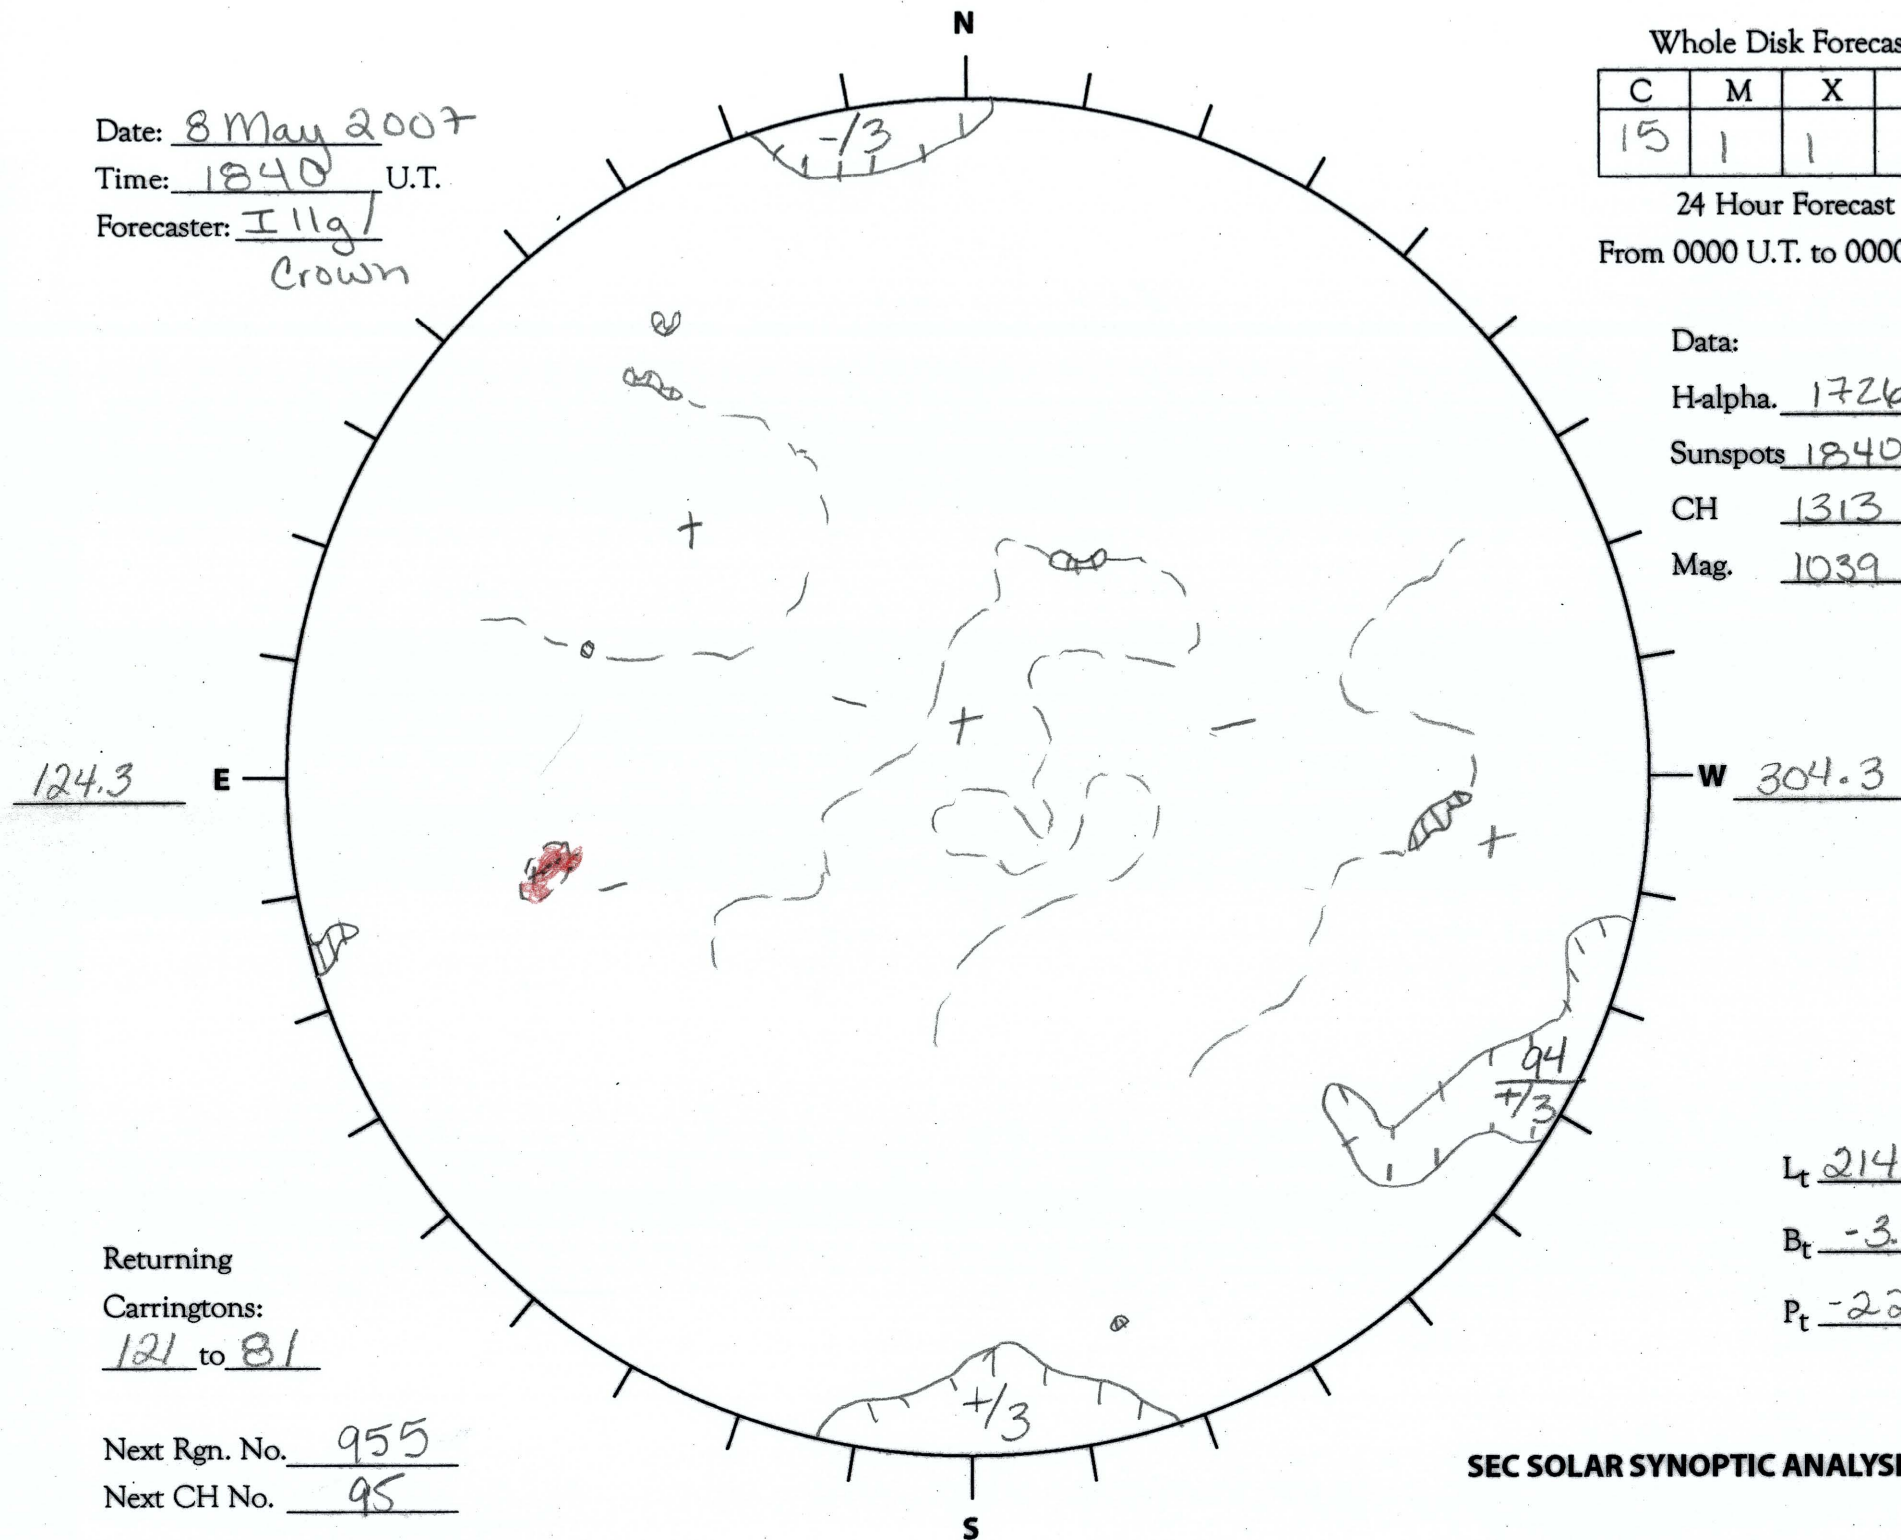

Date: 8 May 2007
 Time: 1840 U.T.
 Forecaster: Illg/
Crown

Whole Disk Forecast

C	M	X	P
15	1	1	1

24 Hour Forecast
 From 0000 U.T. to 0000 U.T.

Data:
 H-alpha. 1726 U.T.
 Sunspots 1840 U.T.
 CH 1313 U.T.
 Mag. 1039 U.T.

124.3

304.3

94
+/3

+/3

Returning
 Carringtons:
121 to 81

Next Rgn. No. 955
 Next CH No. 95

L_t 214.3
B_t -3.4
P_t -22.6