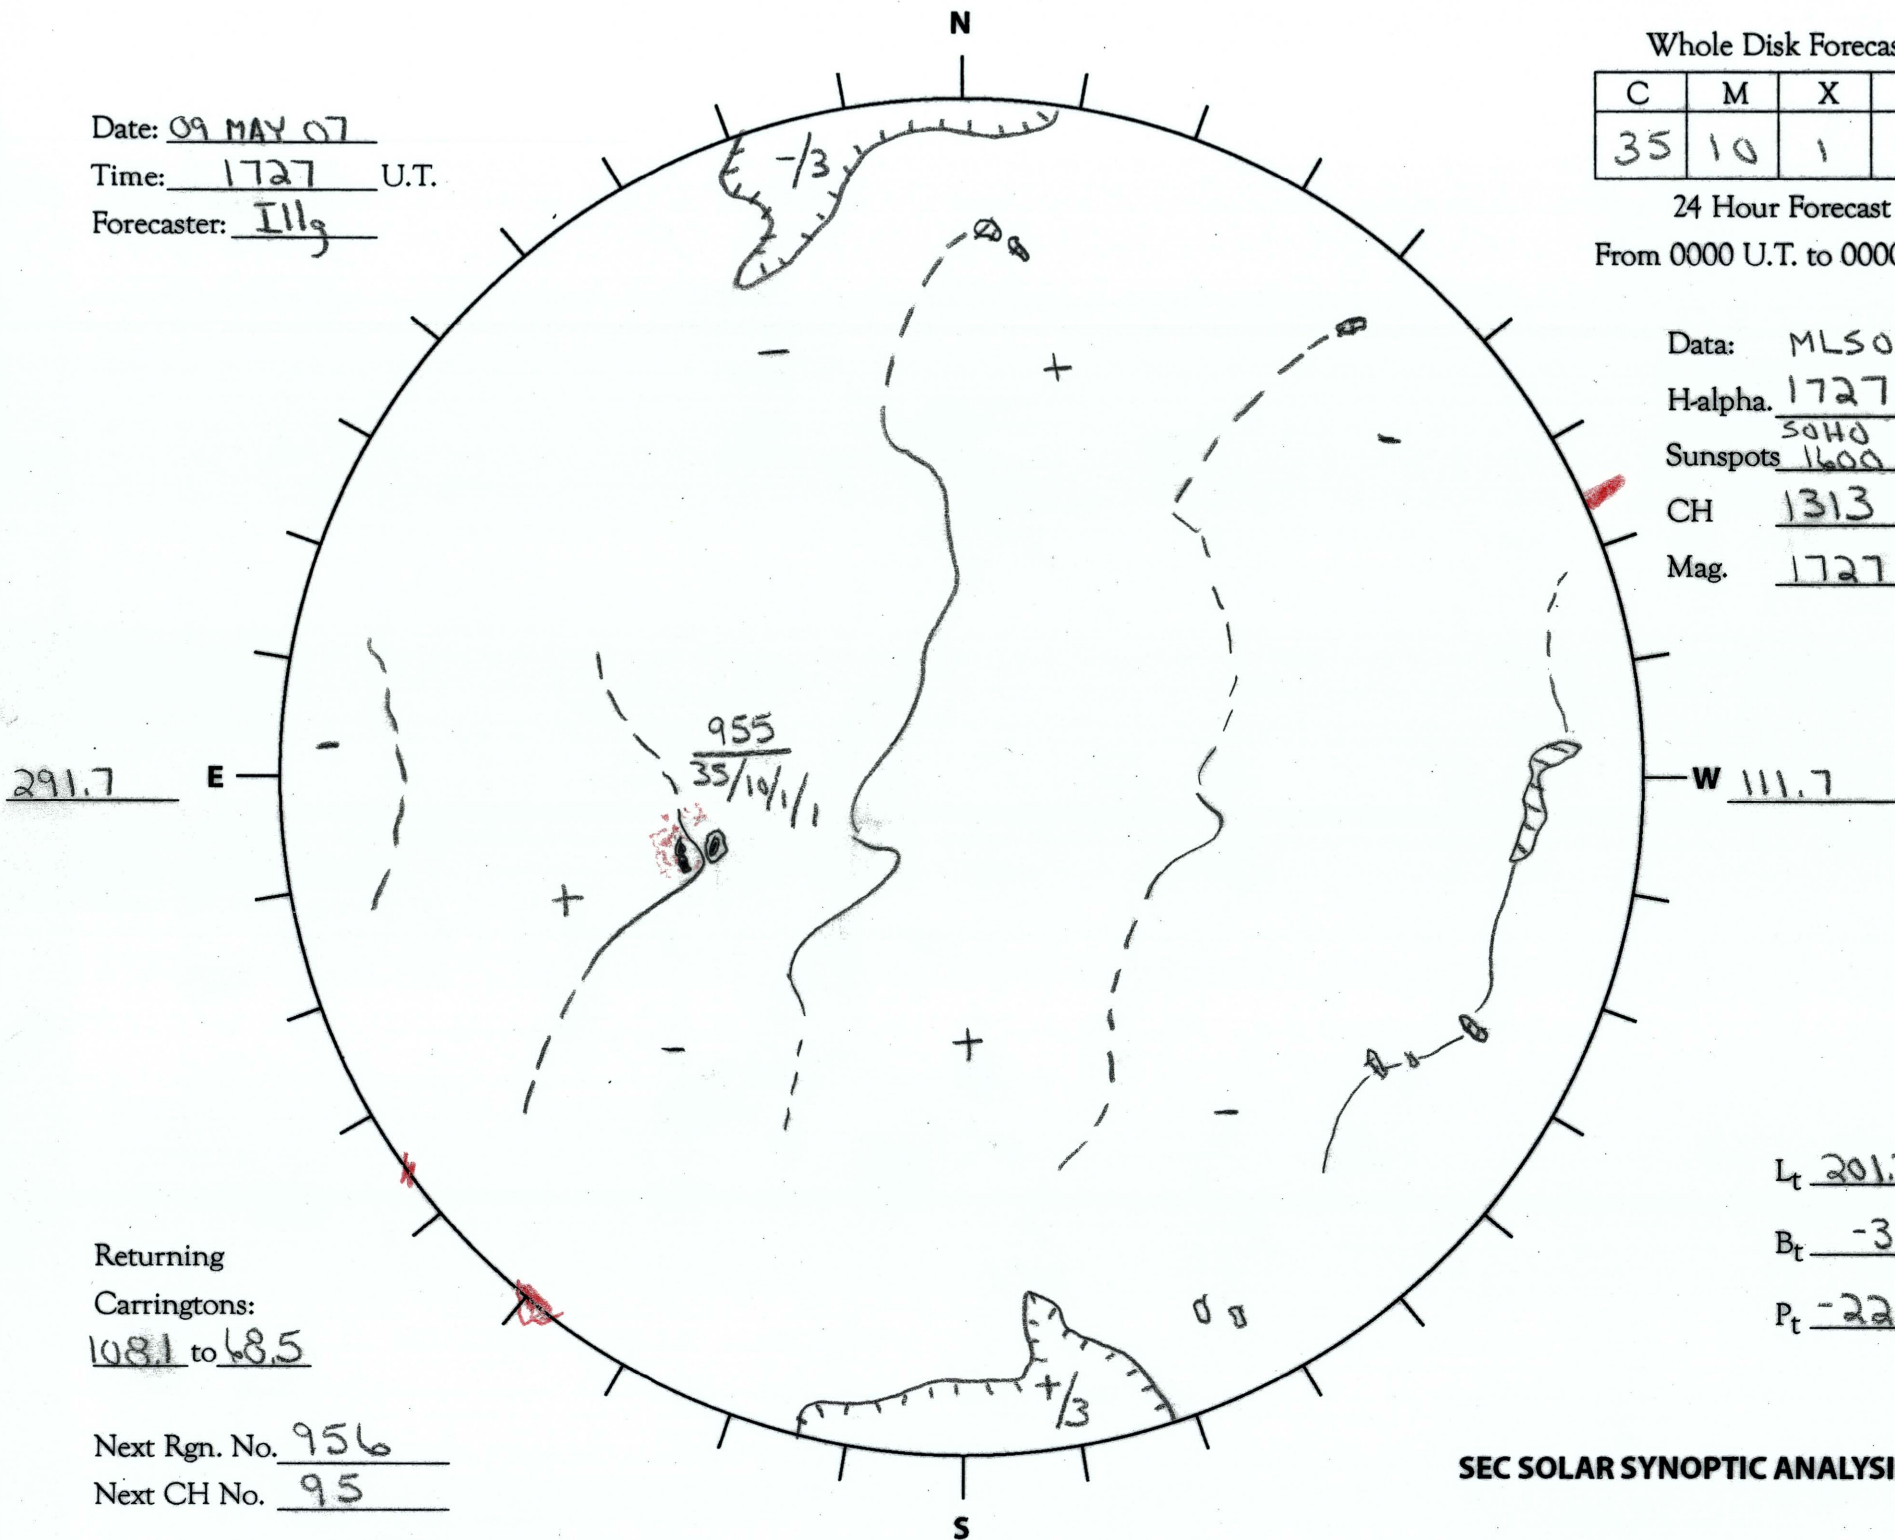

Date: 09 MAY 07
 Time: 1727 U.T.
 Forecaster: Illg

Whole Disk Forecast

C	M	X	P
35	10	1	1

24 Hour Forecast
 From 0000 U.T. to 0000 U.T.

Data: MLSO
 H-alpha: 1727 U.T.
 Sunspots: SOHO 1600 U.T.
 CH: 1313 U.T.
 Mag: 1727 U.T.

Returning
 Carringtons:
1081 to 685

Next Rgn. No. 956
 Next CH No. 95

L_t 201.7
 B_t -3.3
 P_t -22.4