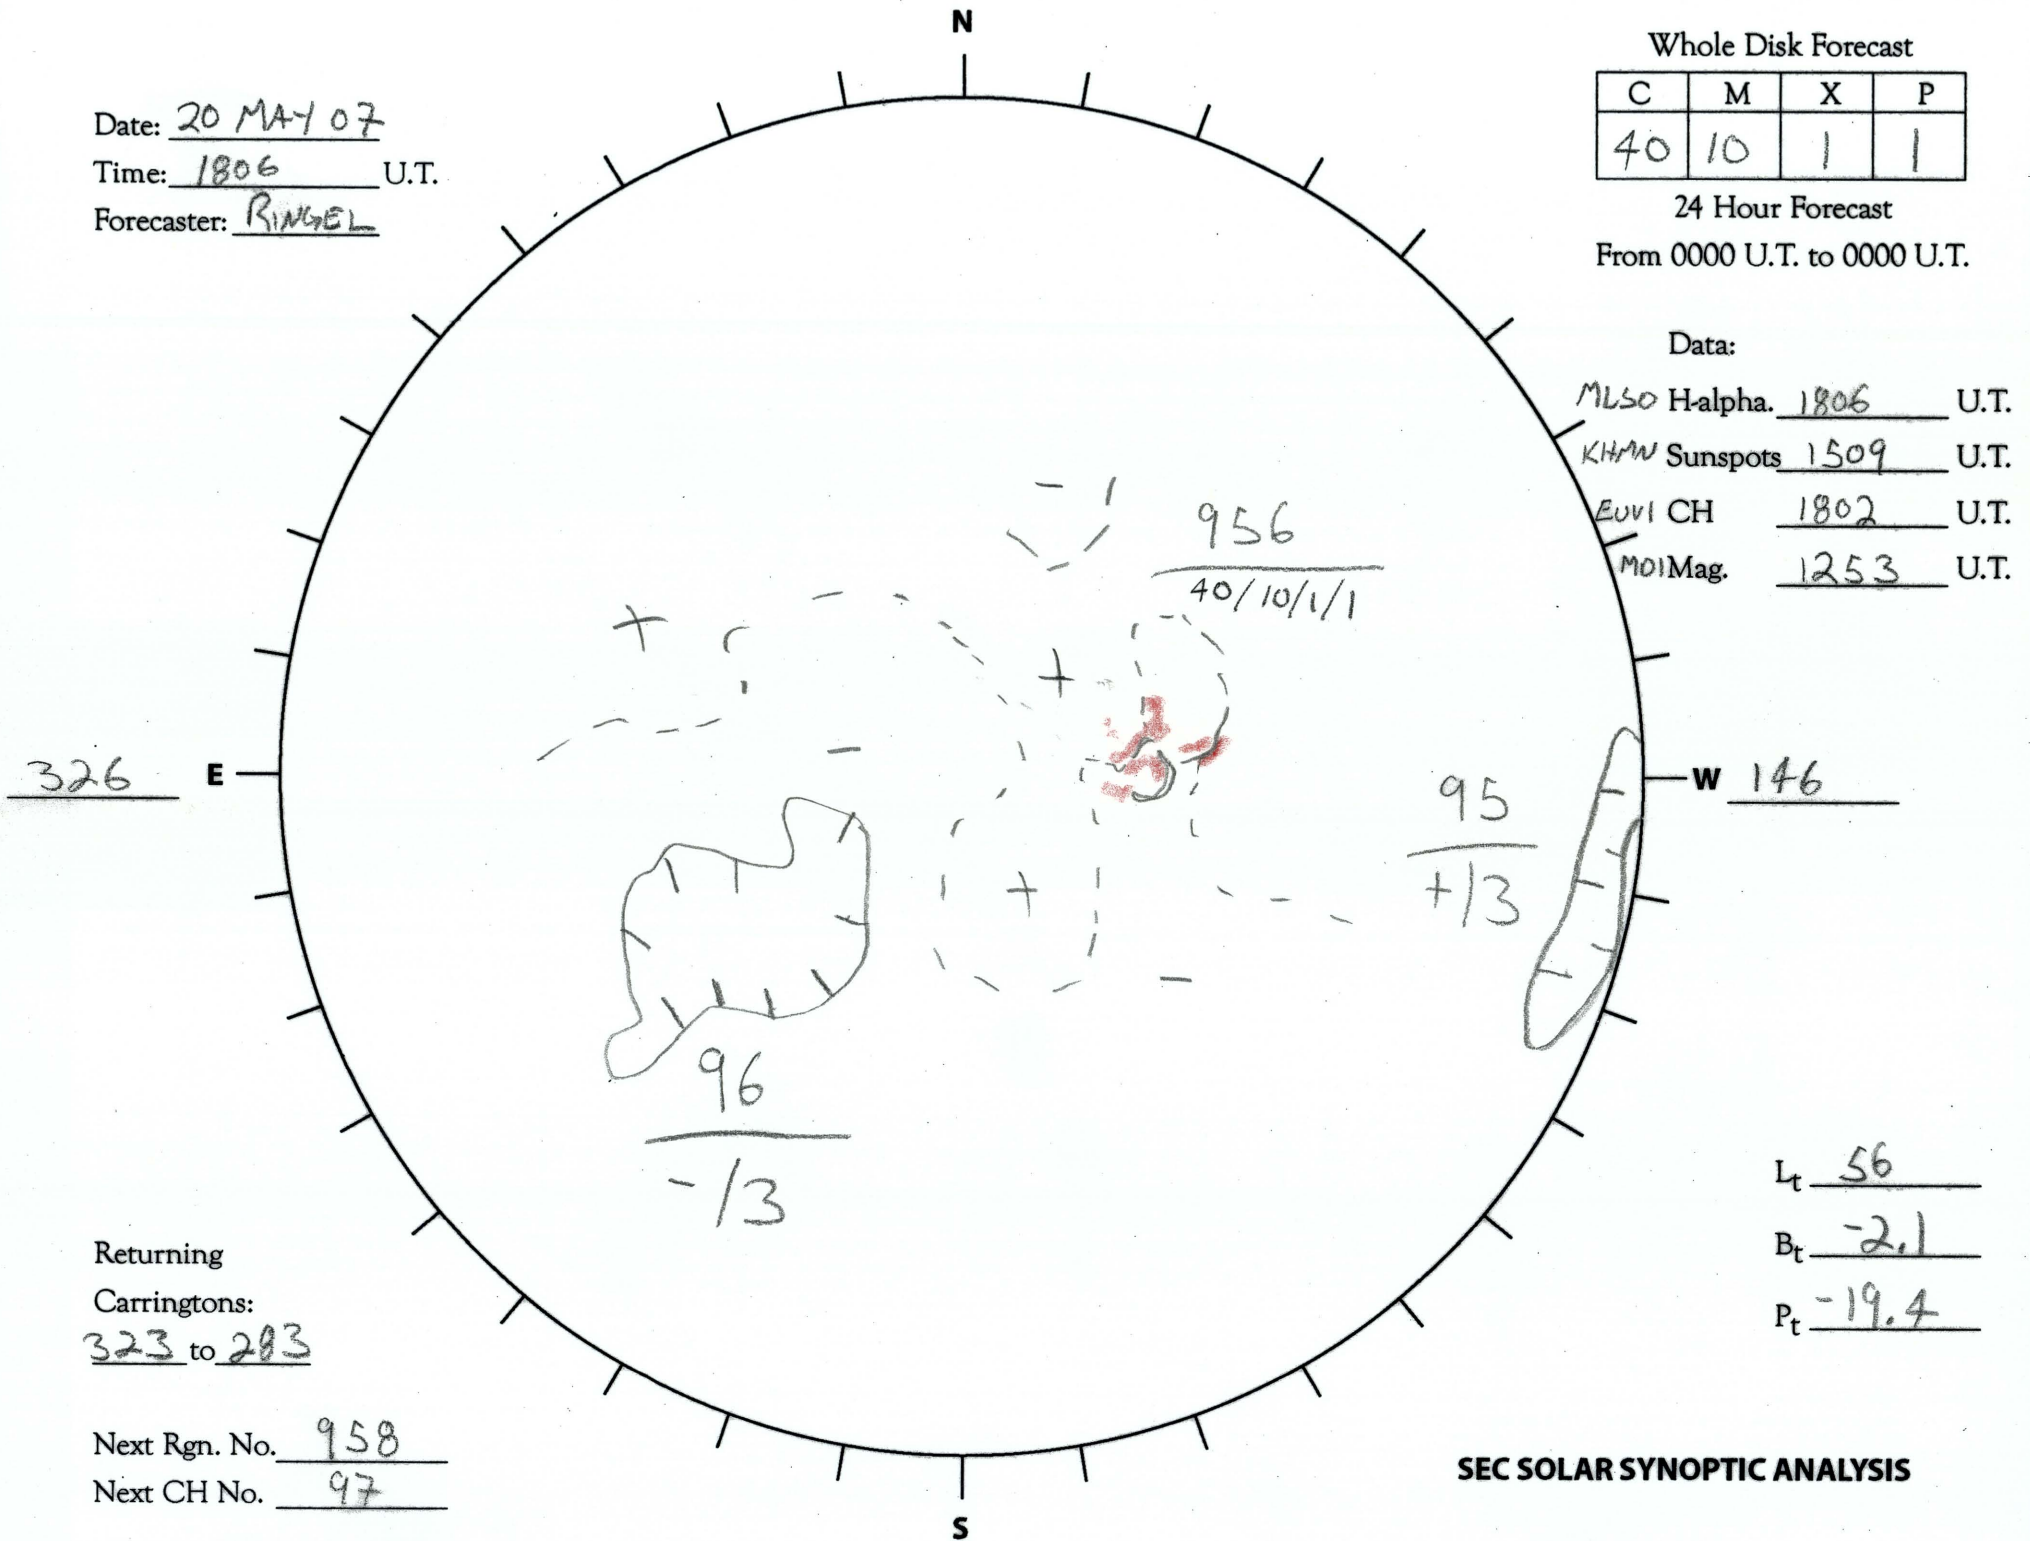

Date: 20 MAY 07
 Time: 1806 U.T.
 Forecaster: RINGEL

Whole Disk Forecast

C	M	X	P
40	10	1	1

24 Hour Forecast
 From 0000 U.T. to 0000 U.T.

Data:

MLSO H-alpha. 1806 U.T.
 KHMW Sunspots 1509 U.T.
 EUVI CH 1802 U.T.
 MDI Mag. 1253 U.T.

Returning
 Carringtons:
323 to 203

Next Rgn. No. 958
 Next CH No. 97

L_t 56
 B_t -2.1
 P_t -19.4