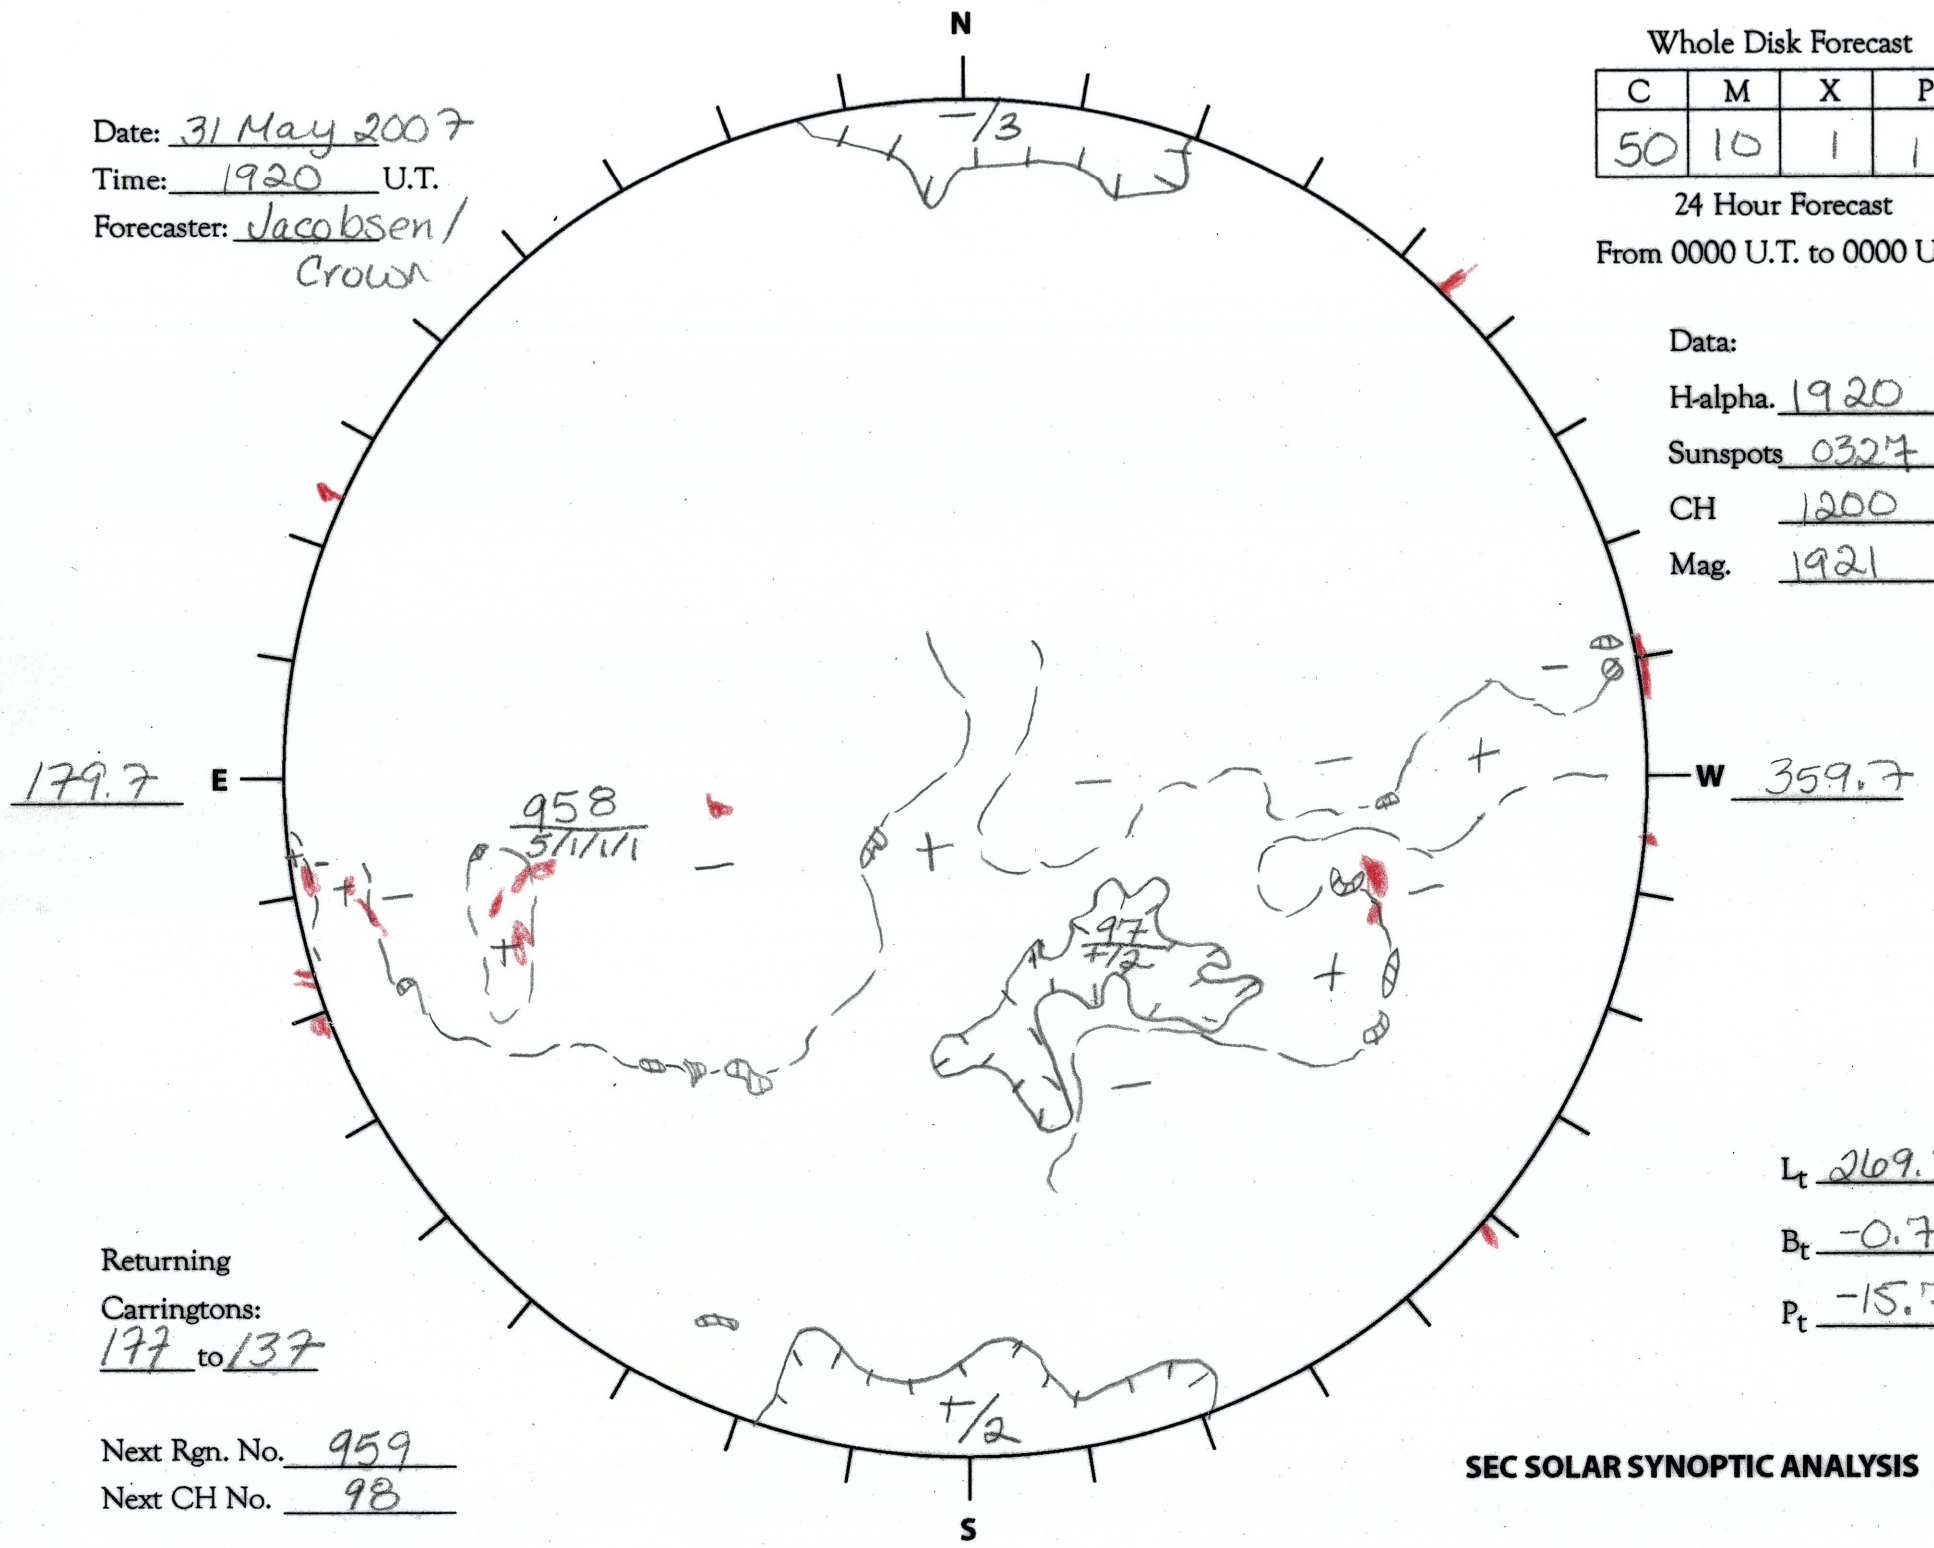

Date: 31 May 2007
 Time: 1920 U.T.
 Forecaster: Jacobsen /
Crown

Whole Disk Forecast

C	M	X	P
50	10	1	1

24 Hour Forecast
 From 0000 U.T. to 0000 U.T.

Data:
 H-alpha. 1920 U.T.
 Sunspots 0327 U.T.
 CH 1200 U.T.
 Mag. 1921 U.T.

Returning
 Carringtons:
177 to 137

Next Rgn. No. 959
 Next CH No. 98

L_t 269.7
 B_t -0.7
 P_t -15.7