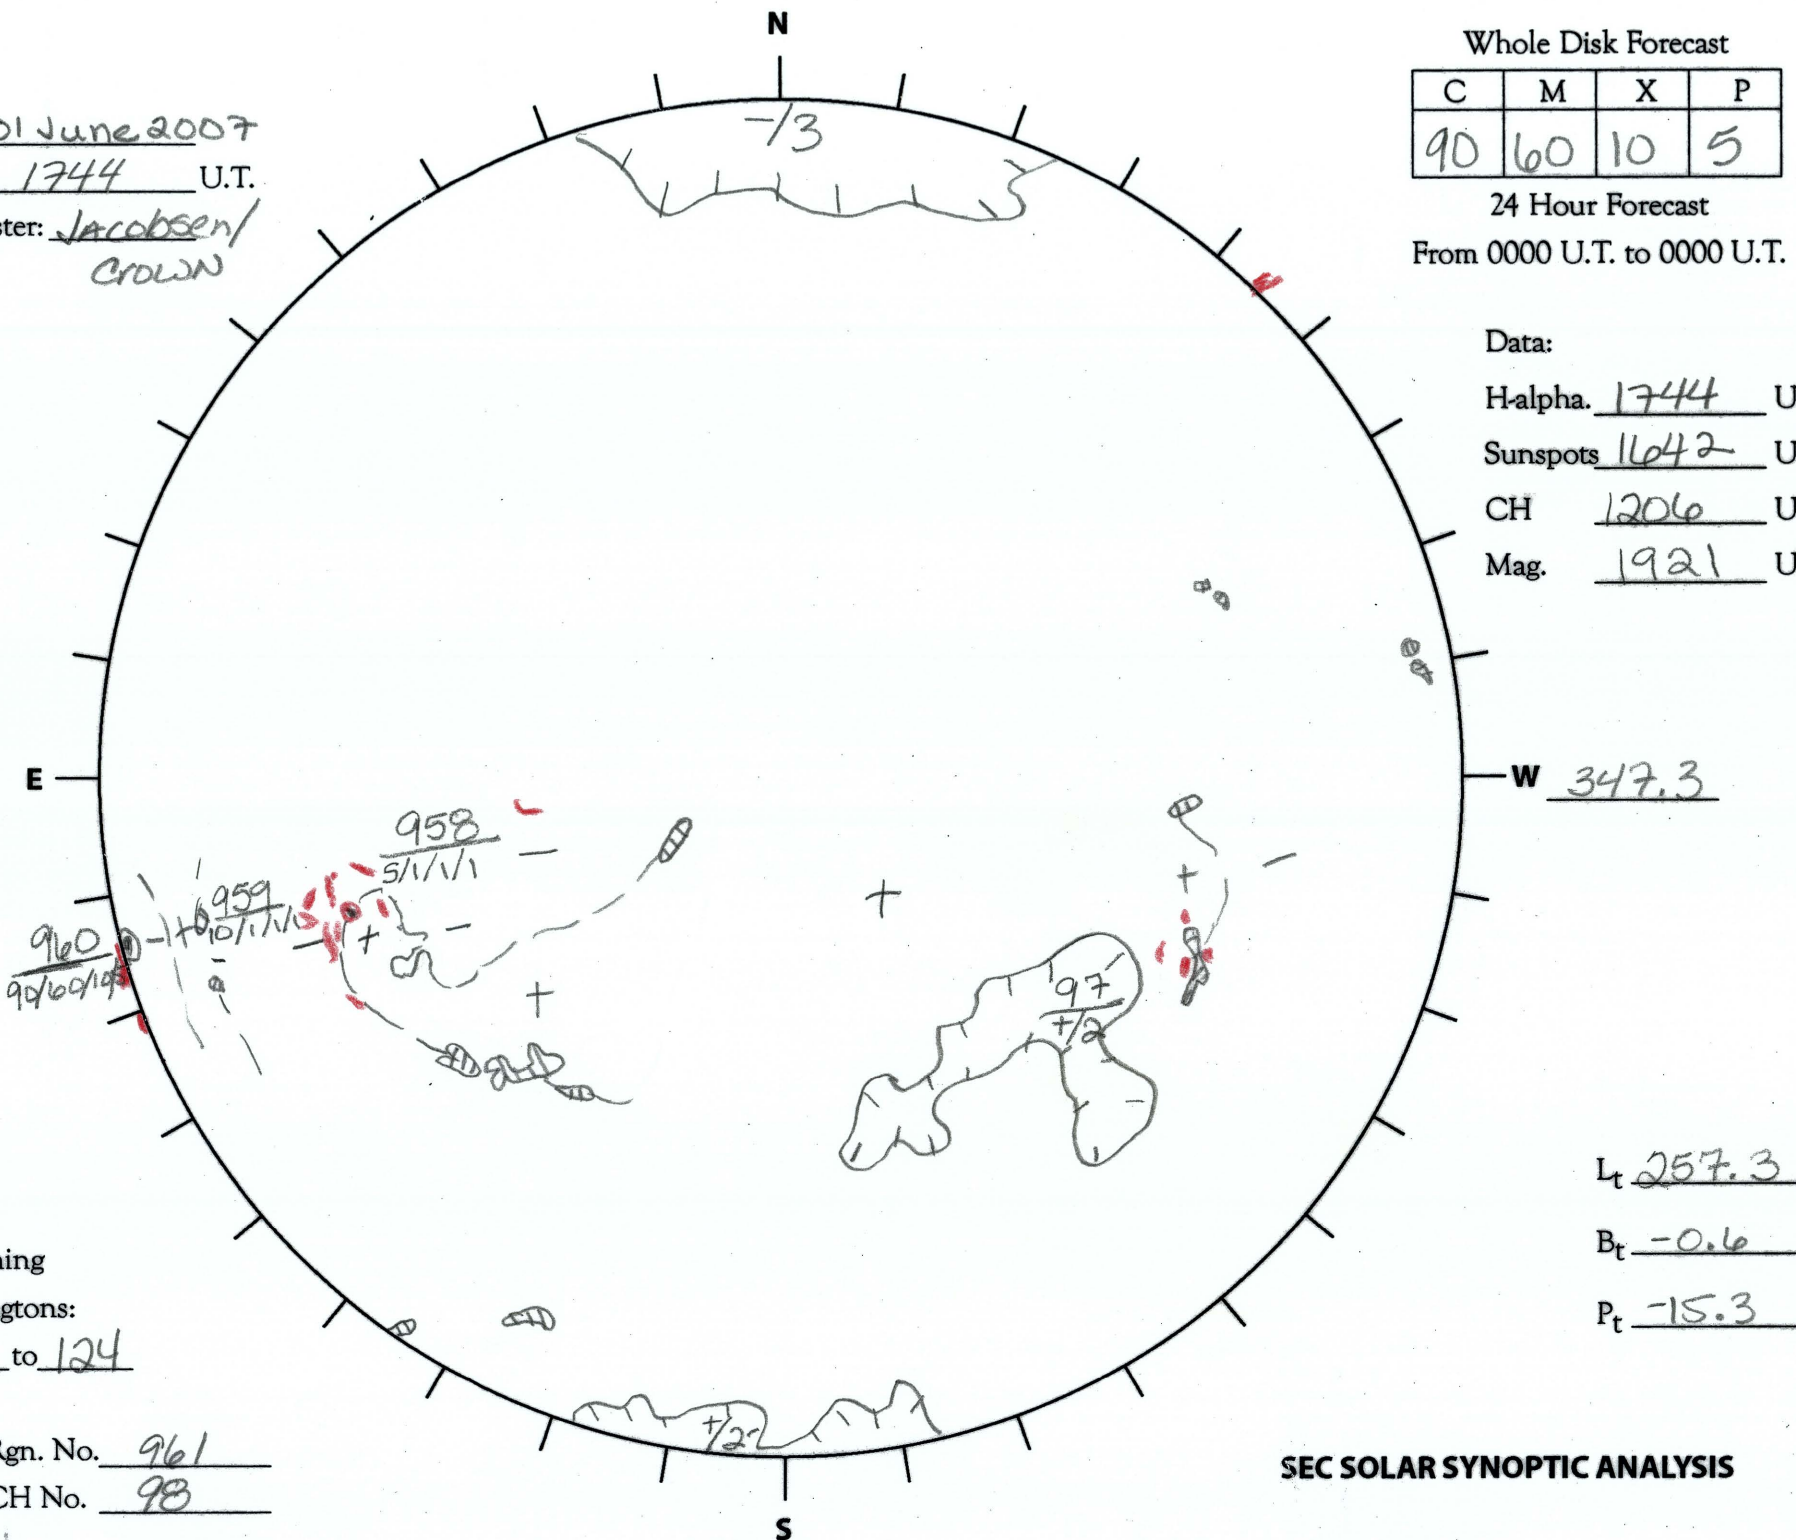

Date: 01 June 2007

Time: 1744 U.T.

Forecaster: Jacobsen/
CROWN

Whole Disk Forecast

C	M	X	P
90	60	10	5

24 Hour Forecast

From 0000 U.T. to 0000 U.T.

Data:

H-alpha. 1744 U.T.

Sunspots 1642 U.T.

CH 1206 U.T.

Mag. 1921 U.T.

167.3 E

W 347.3

958
5/1/1/1
959
10/1/1/1
960
9/6/1/4

97
+2

L_t 257.3

B_t -0.6

P_t -15.3

Returning
Carringtons:
164 to 124

Next Rgn. No. 961
Next CH No. 98