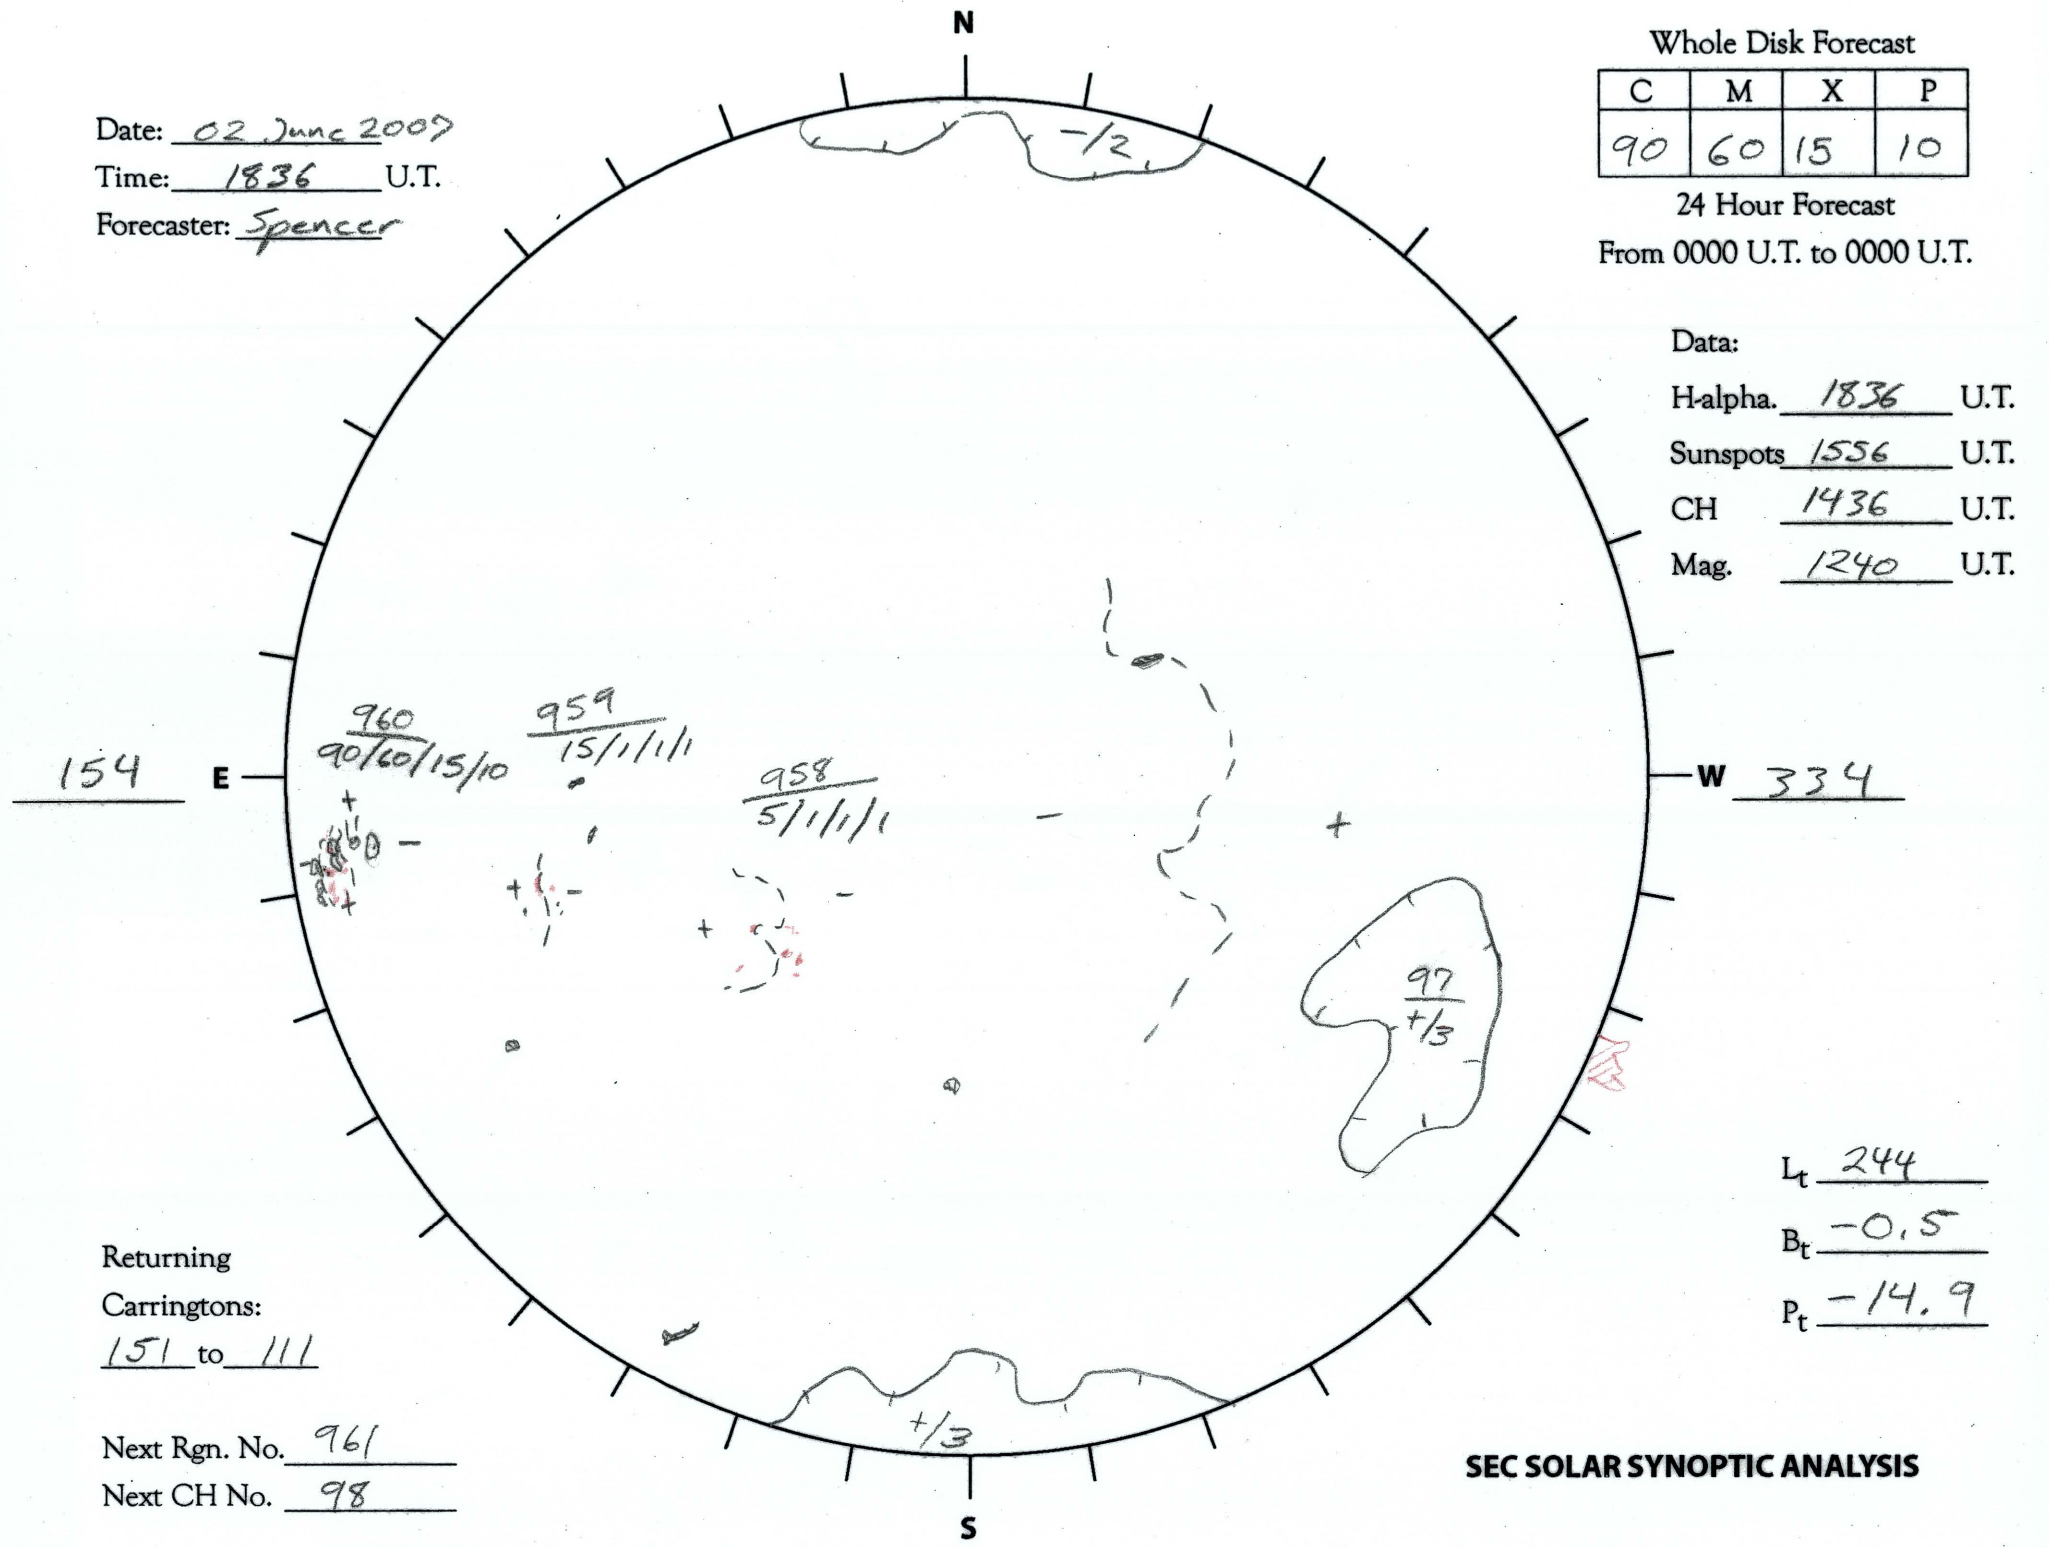

Date: 02 June 2009

Time: 1836 U.T.

Forecaster: Spencer

Whole Disk Forecast

C	M	X	P
90	60	15	10

24 Hour Forecast
From 0000 U.T. to 0000 U.T.

Data:

H-alpha. 1836 U.T.

Sunspots 1556 U.T.

CH 1436 U.T.

Mag. 1240 U.T.

154 E

W 334

Returning
Carringtons:
151 to 111

Next Rgn. No. 961

Next CH No. 98

L_t 244

B_t -0.5

P_t -14.9