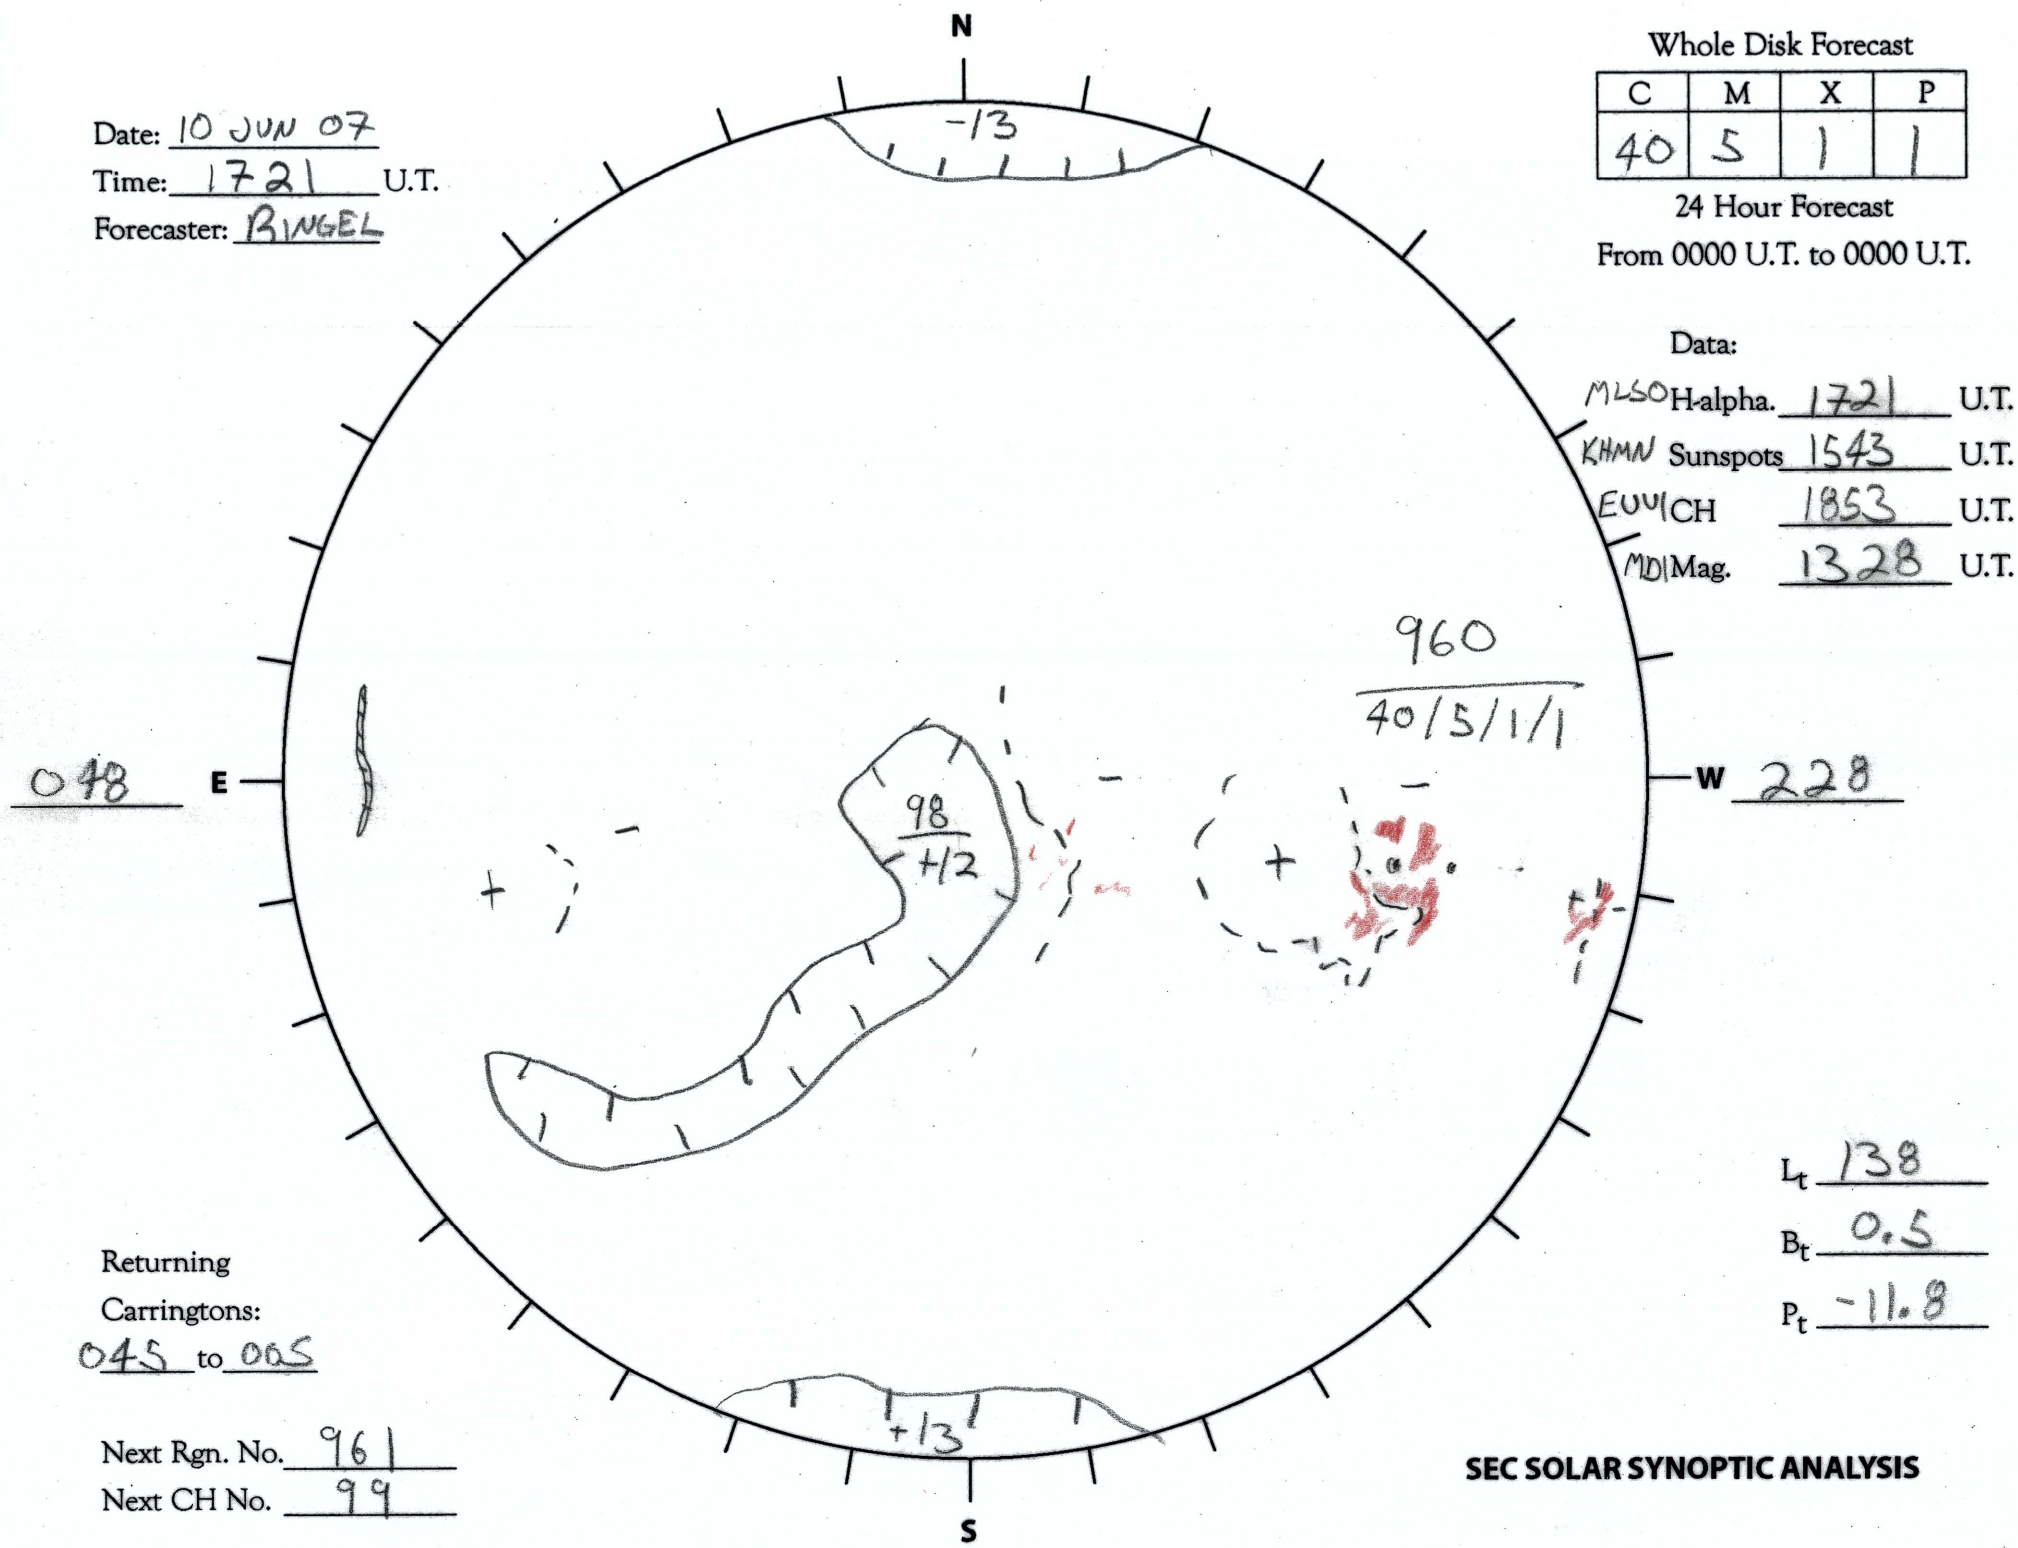

Date: 10 JUN 07  
 Time: 1721 U.T.  
 Forecaster: BINGEL

Whole Disk Forecast

C	M	X	P
40	5	1	1

24 Hour Forecast  
 From 0000 U.T. to 0000 U.T.

Data:

MLSO H-alpha. 1721 U.T.  
 KHMN Sunspots 1543 U.T.  
 EUVICH 1853 U.T.  
 MDI Mag. 1328 U.T.

Returning  
 Carringtons:  
045 to 005

Next Rgn. No. 961  
 Next CH No. 99

L<sub>t</sub> 138  
 B<sub>t</sub> 0.5  
 P<sub>t</sub> -11.8