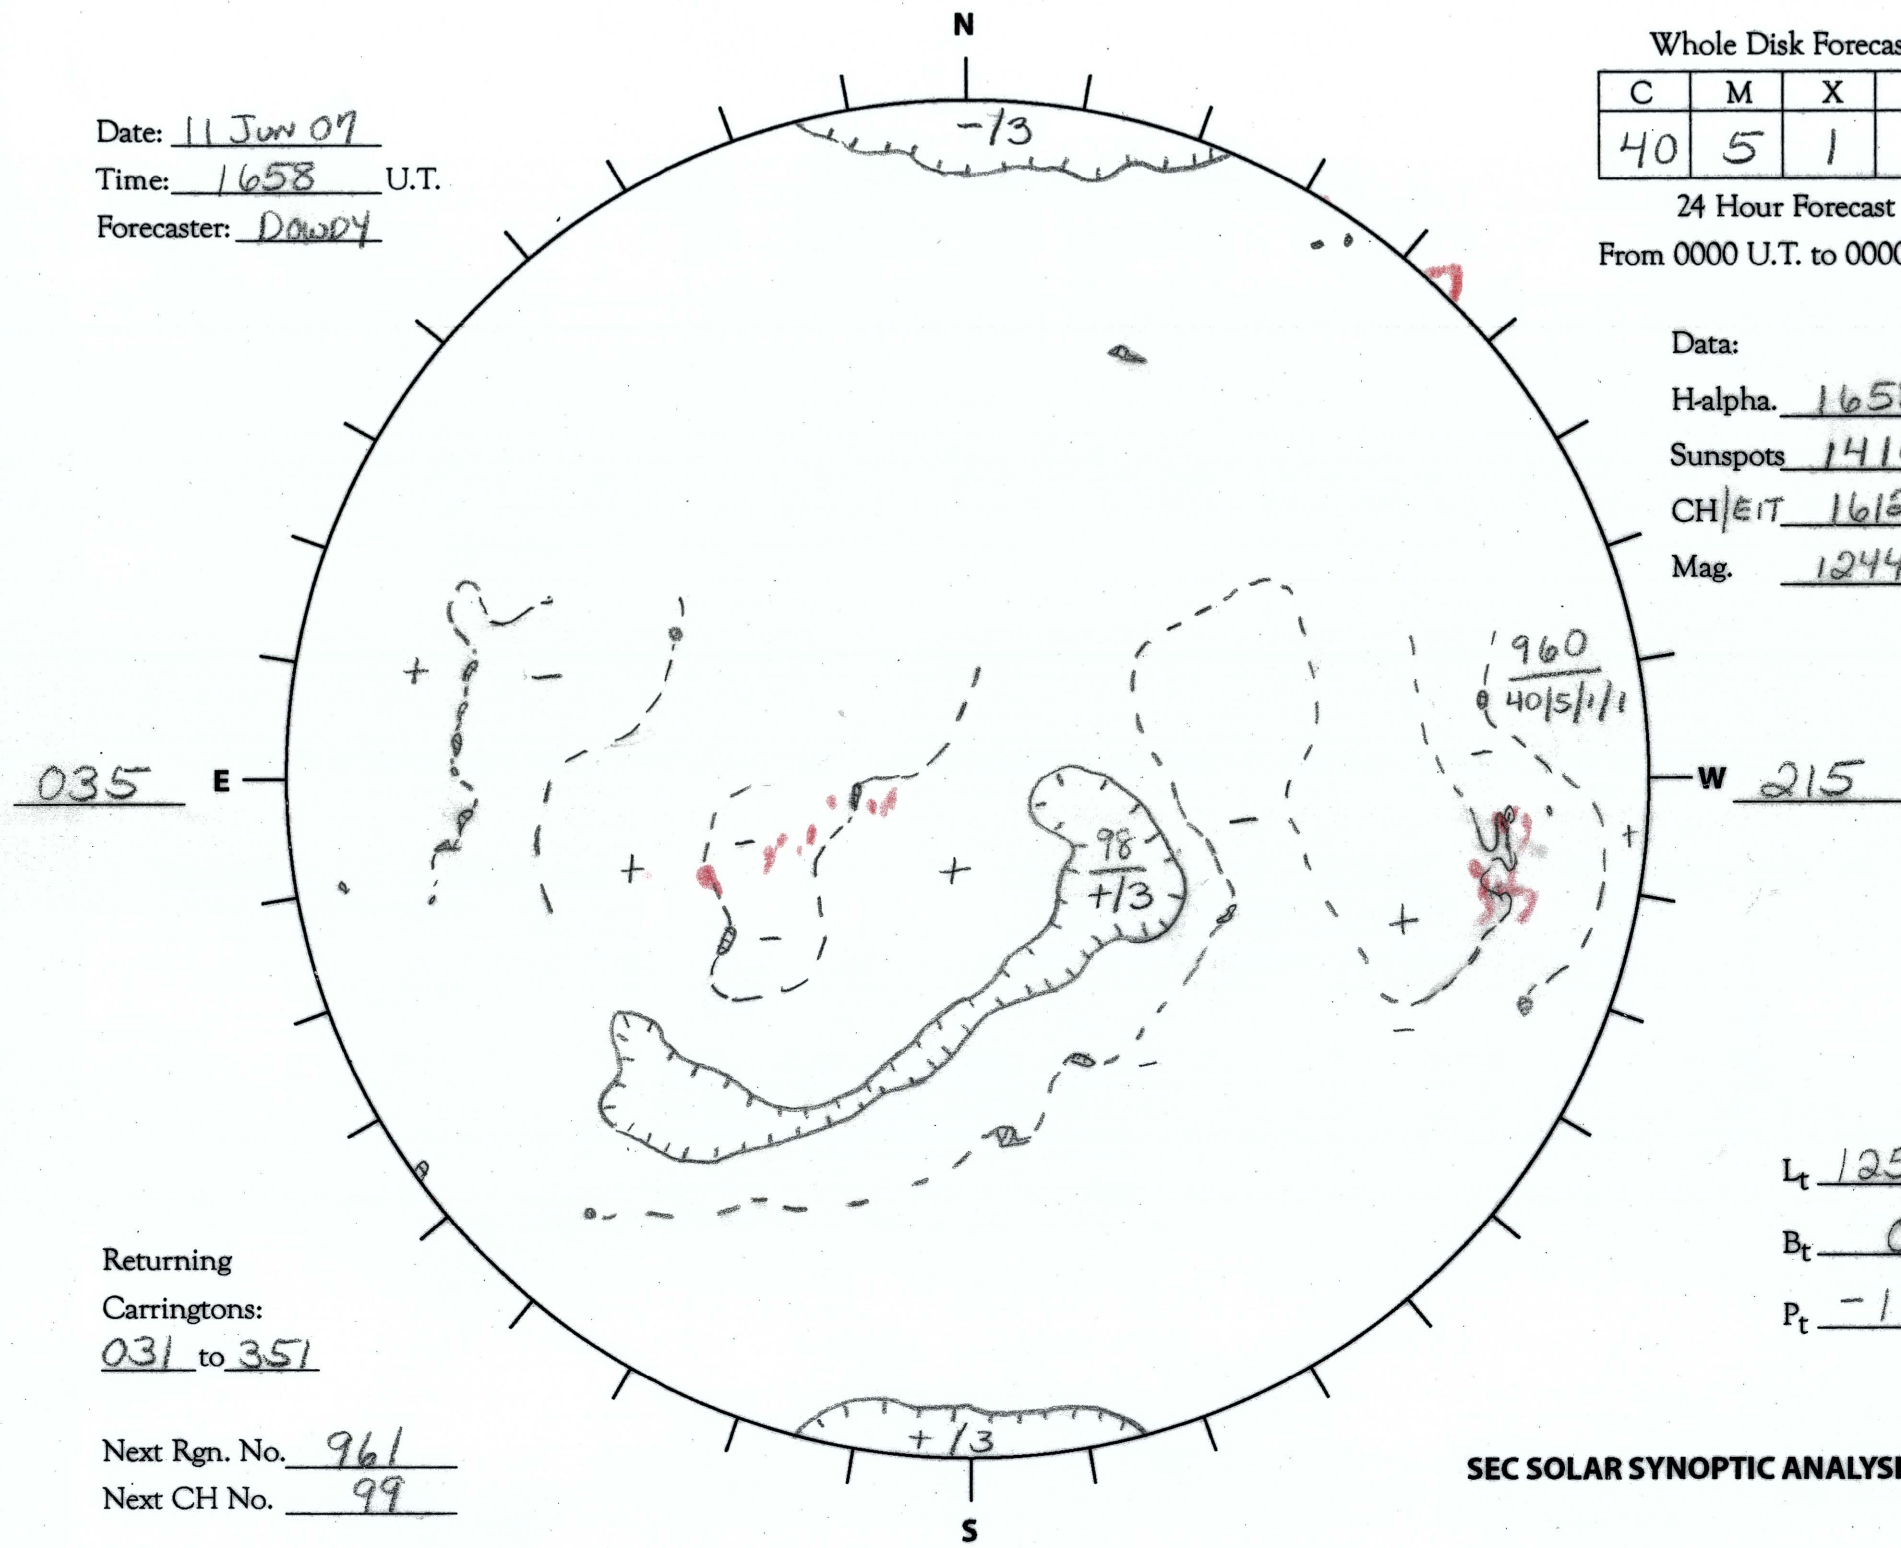

Date: 11 Jun 07
 Time: 1658 U.T.
 Forecaster: Dawdy

Whole Disk Forecast

C	M	X	P
40	5	1	1

24 Hour Forecast
 From 0000 U.T. to 0000 U.T.

Data:
 H-alpha. 1658 U.T.
 Sunspots 1410 U.T.
 CH/EIT 1612 U.T.
 Mag. 1244 U.T.

Returning
 Carringtons:
031 to 351

Next Rgn. No. 961
 Next CH No. 99

L_t 125.4
 B_t 0.6
 P_t -11.4