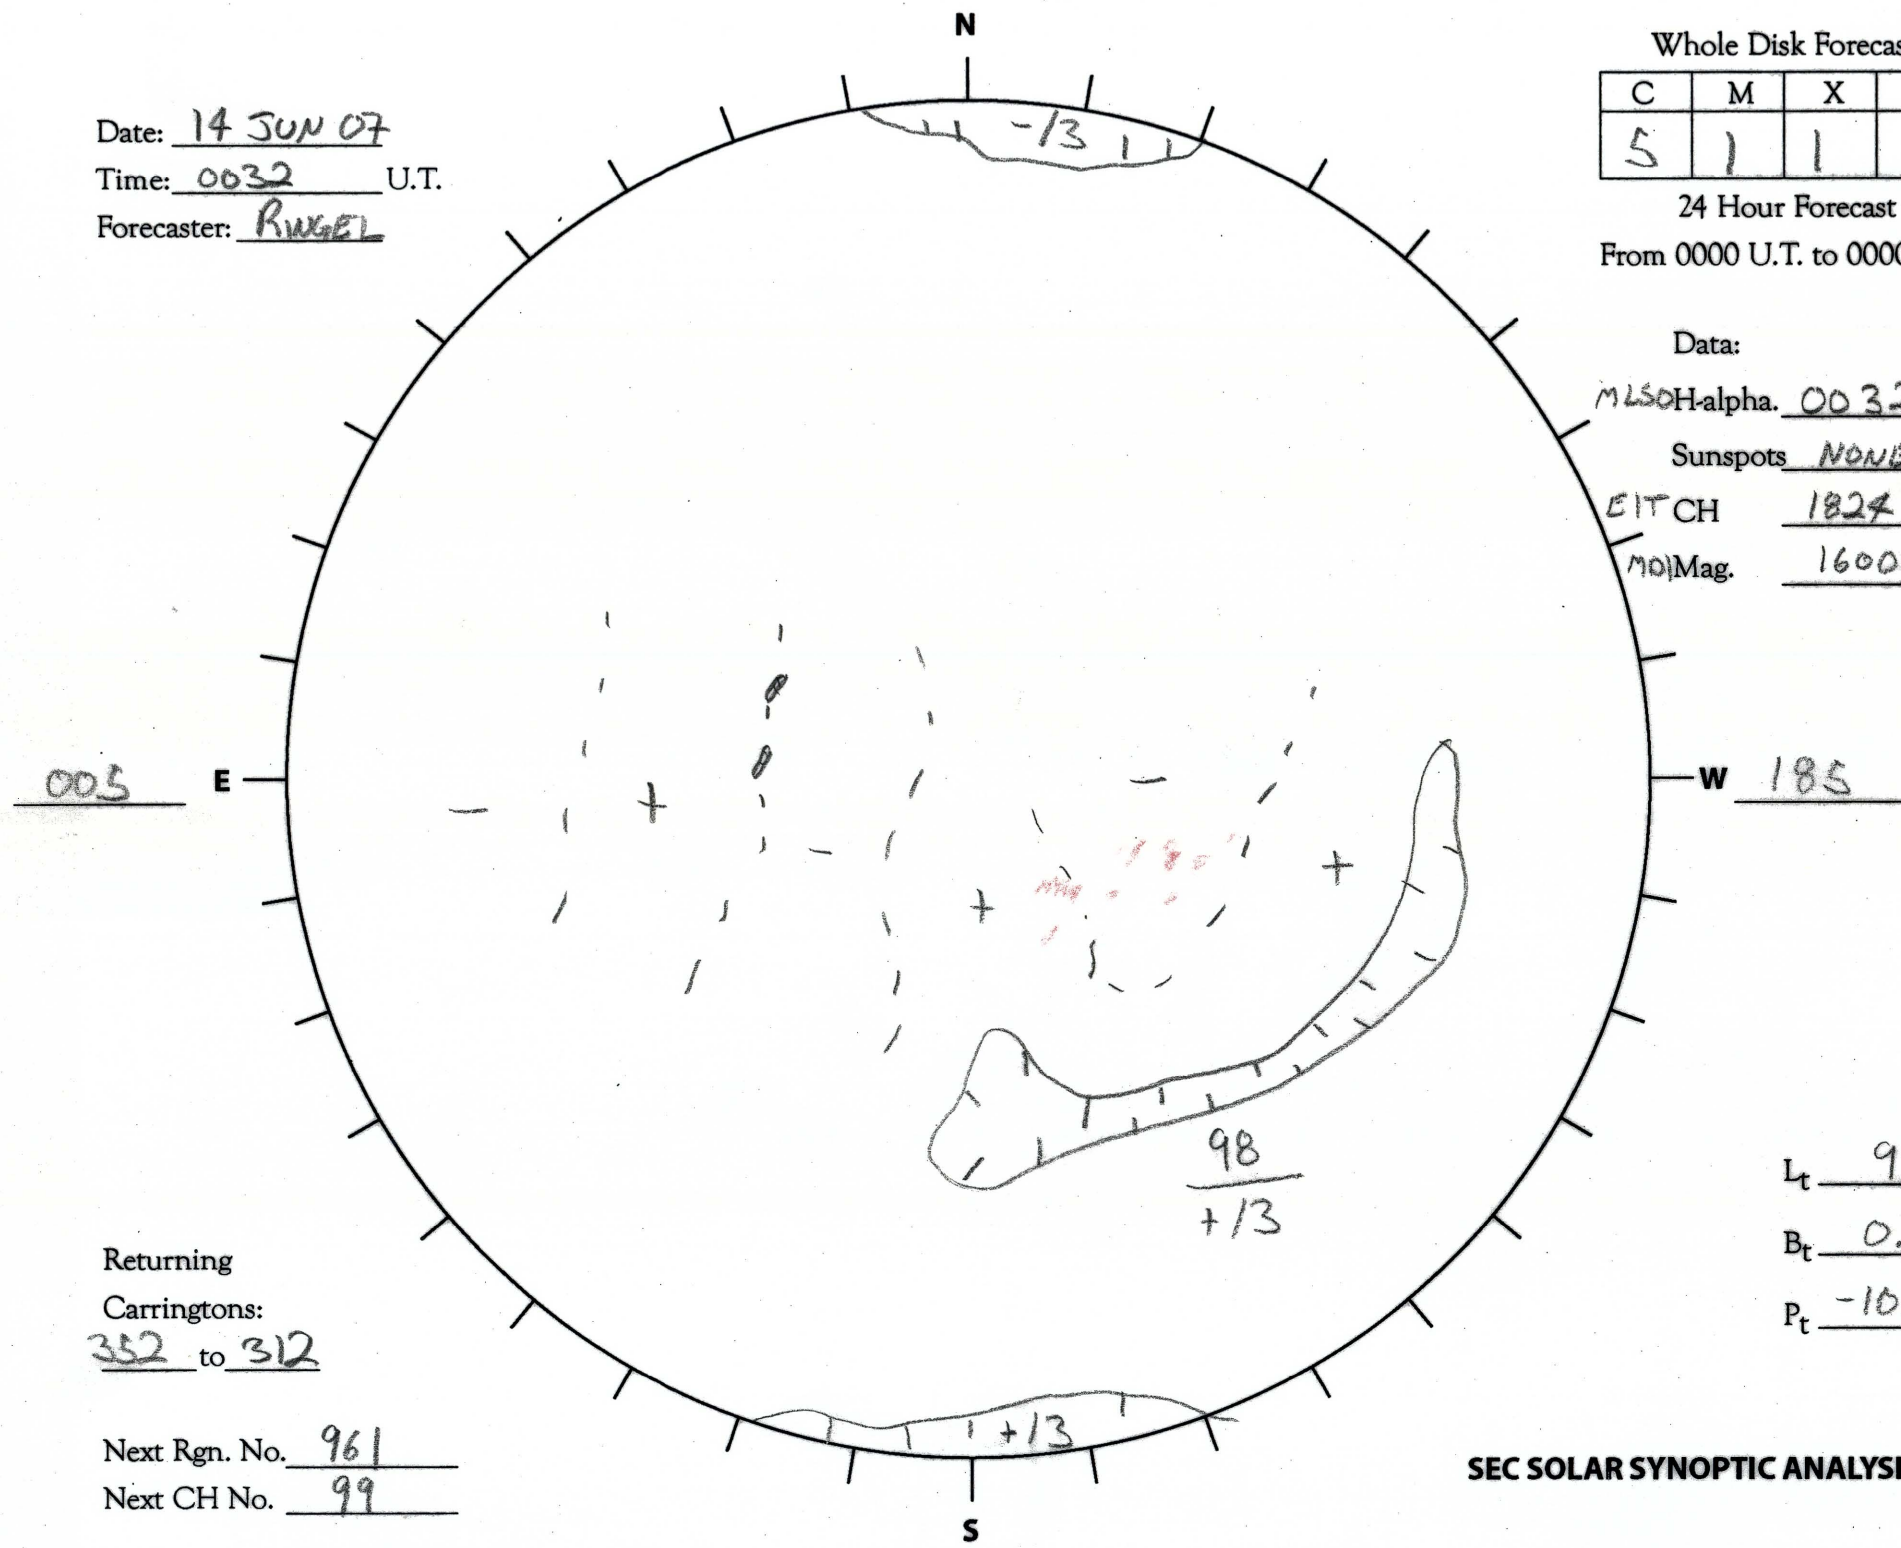

Date: 14 JUN 07
 Time: 0032 U.T.
 Forecaster: RWIGEL

Whole Disk Forecast

C	M	X	P
5	1	1	1

24 Hour Forecast
 From 0000 U.T. to 0000 U.T.

Data:

MLSOH-alpha. 0032 U.T.

Sunspots NONE U.T.

EITCH 1824 U.T.

MOI Mag. 1600 U.T.

Returning
 Carringtons:
352 to 312

Next Rgn. No. 961
 Next CH No. 99

L_t 95
 B_t 0.9
 P_t -10.4