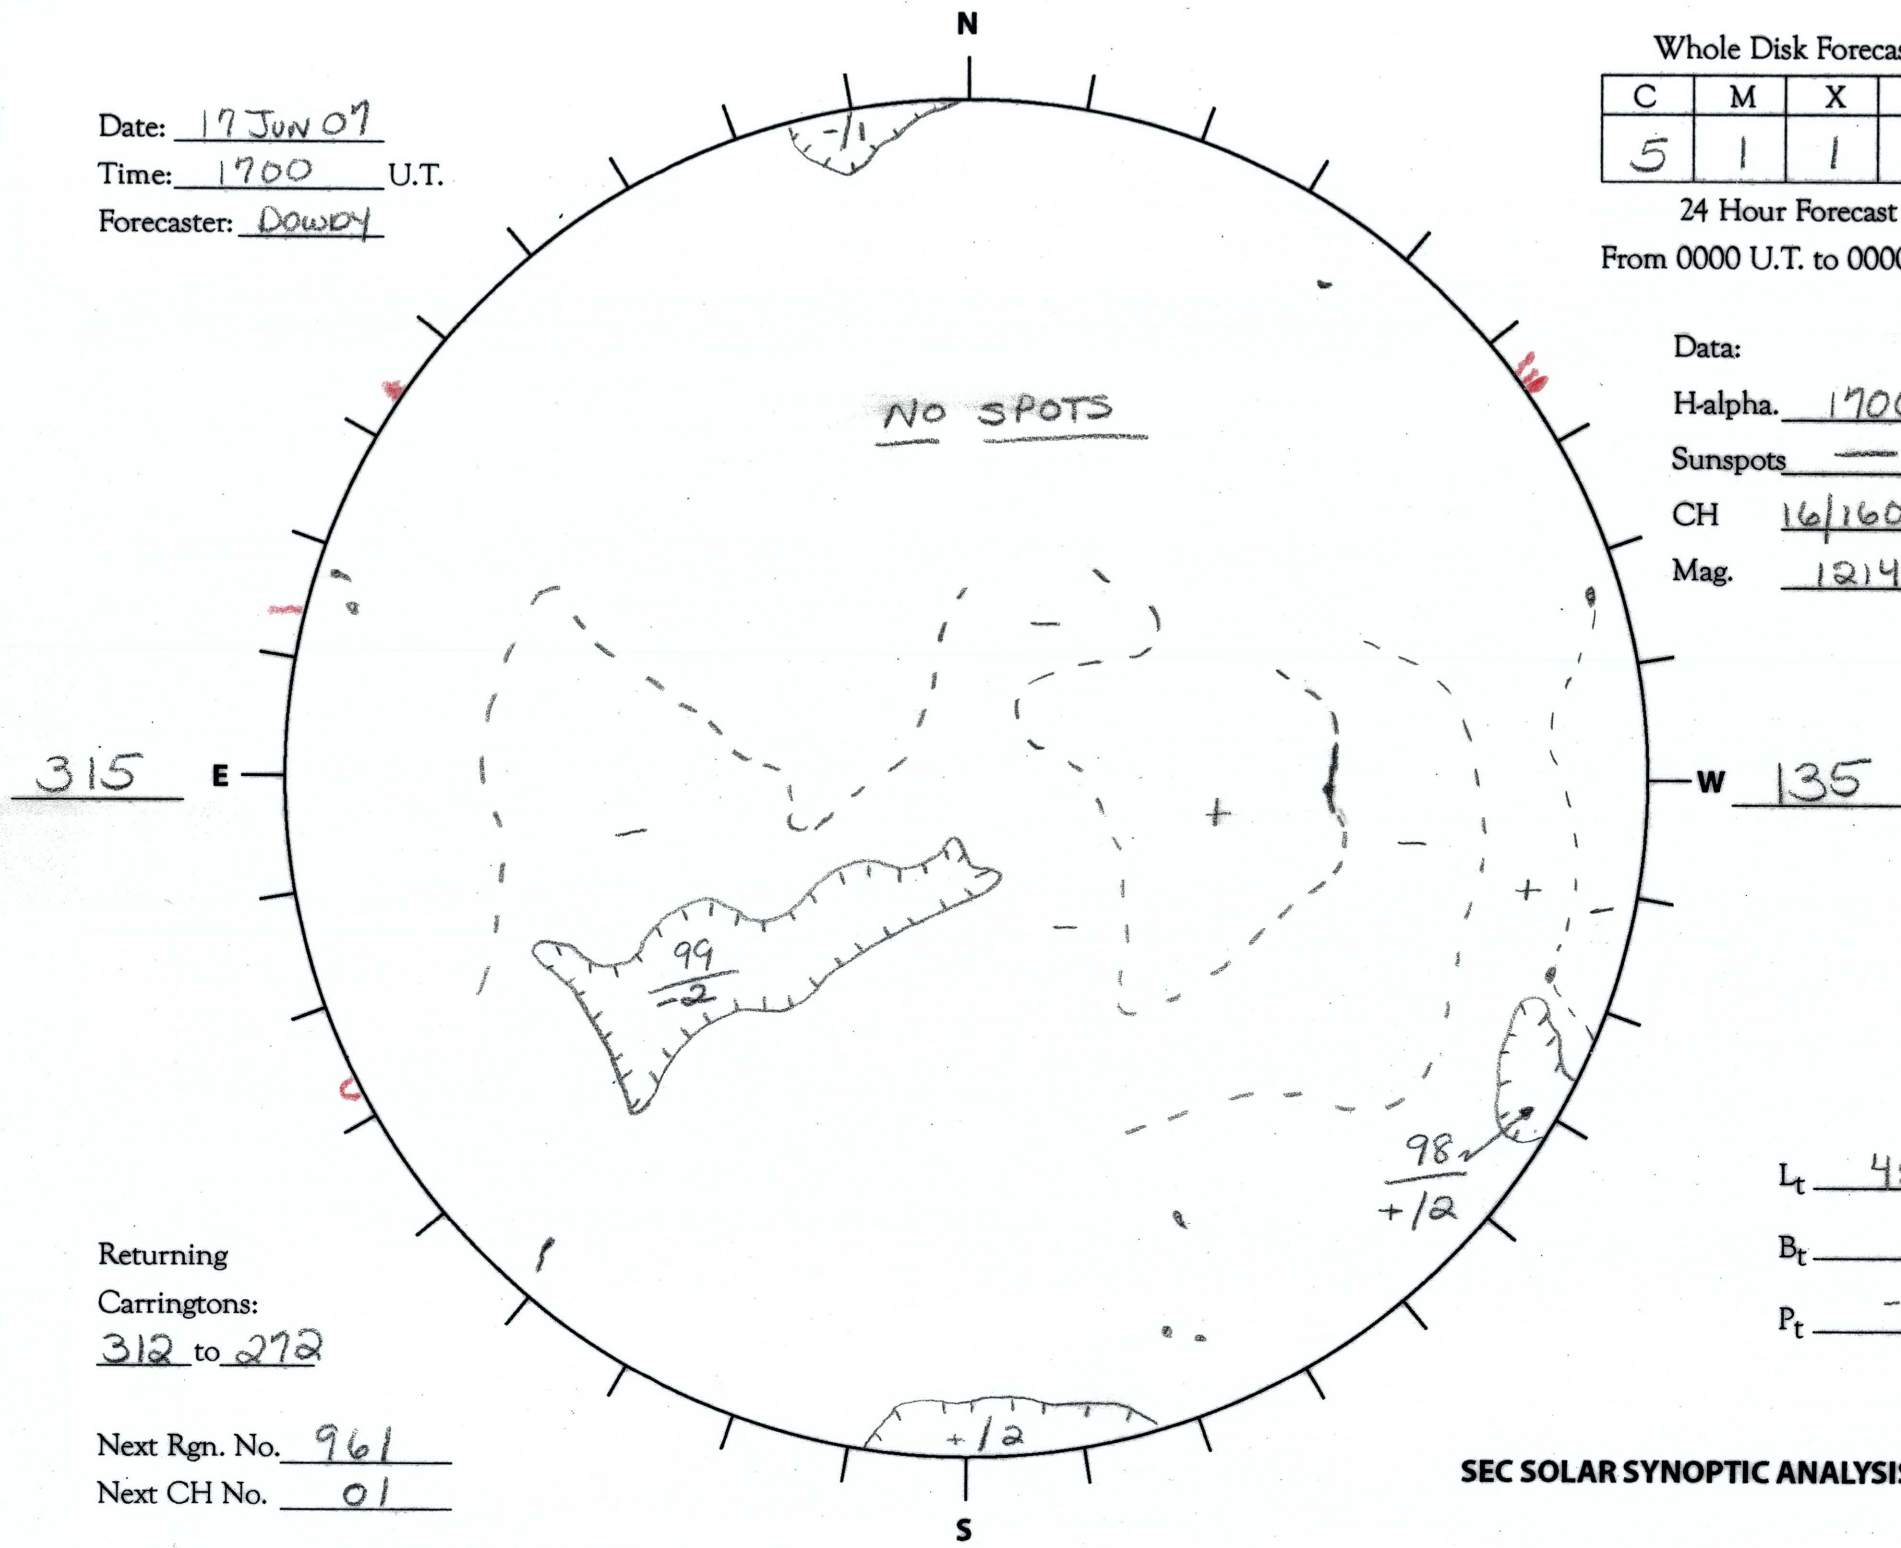

Date: 17 JUN 07
 Time: 1700 U.T.
 Forecaster: Dowdy

Whole Disk Forecast

C	M	X	P
5	1	1	1

24 Hour Forecast
 From 0000 U.T. to 0000 U.T.

Data:

H-alpha. 1700 U.T.

Sunspots — U.T.

CH 16/1600 U.T.

Mag. 1214 U.T.

Returning
 Carringtons:
312 to 272

Next Rgn. No. 961
 Next CH No. 01

L_t 45.9

B_t 1.3

P_t -8.8