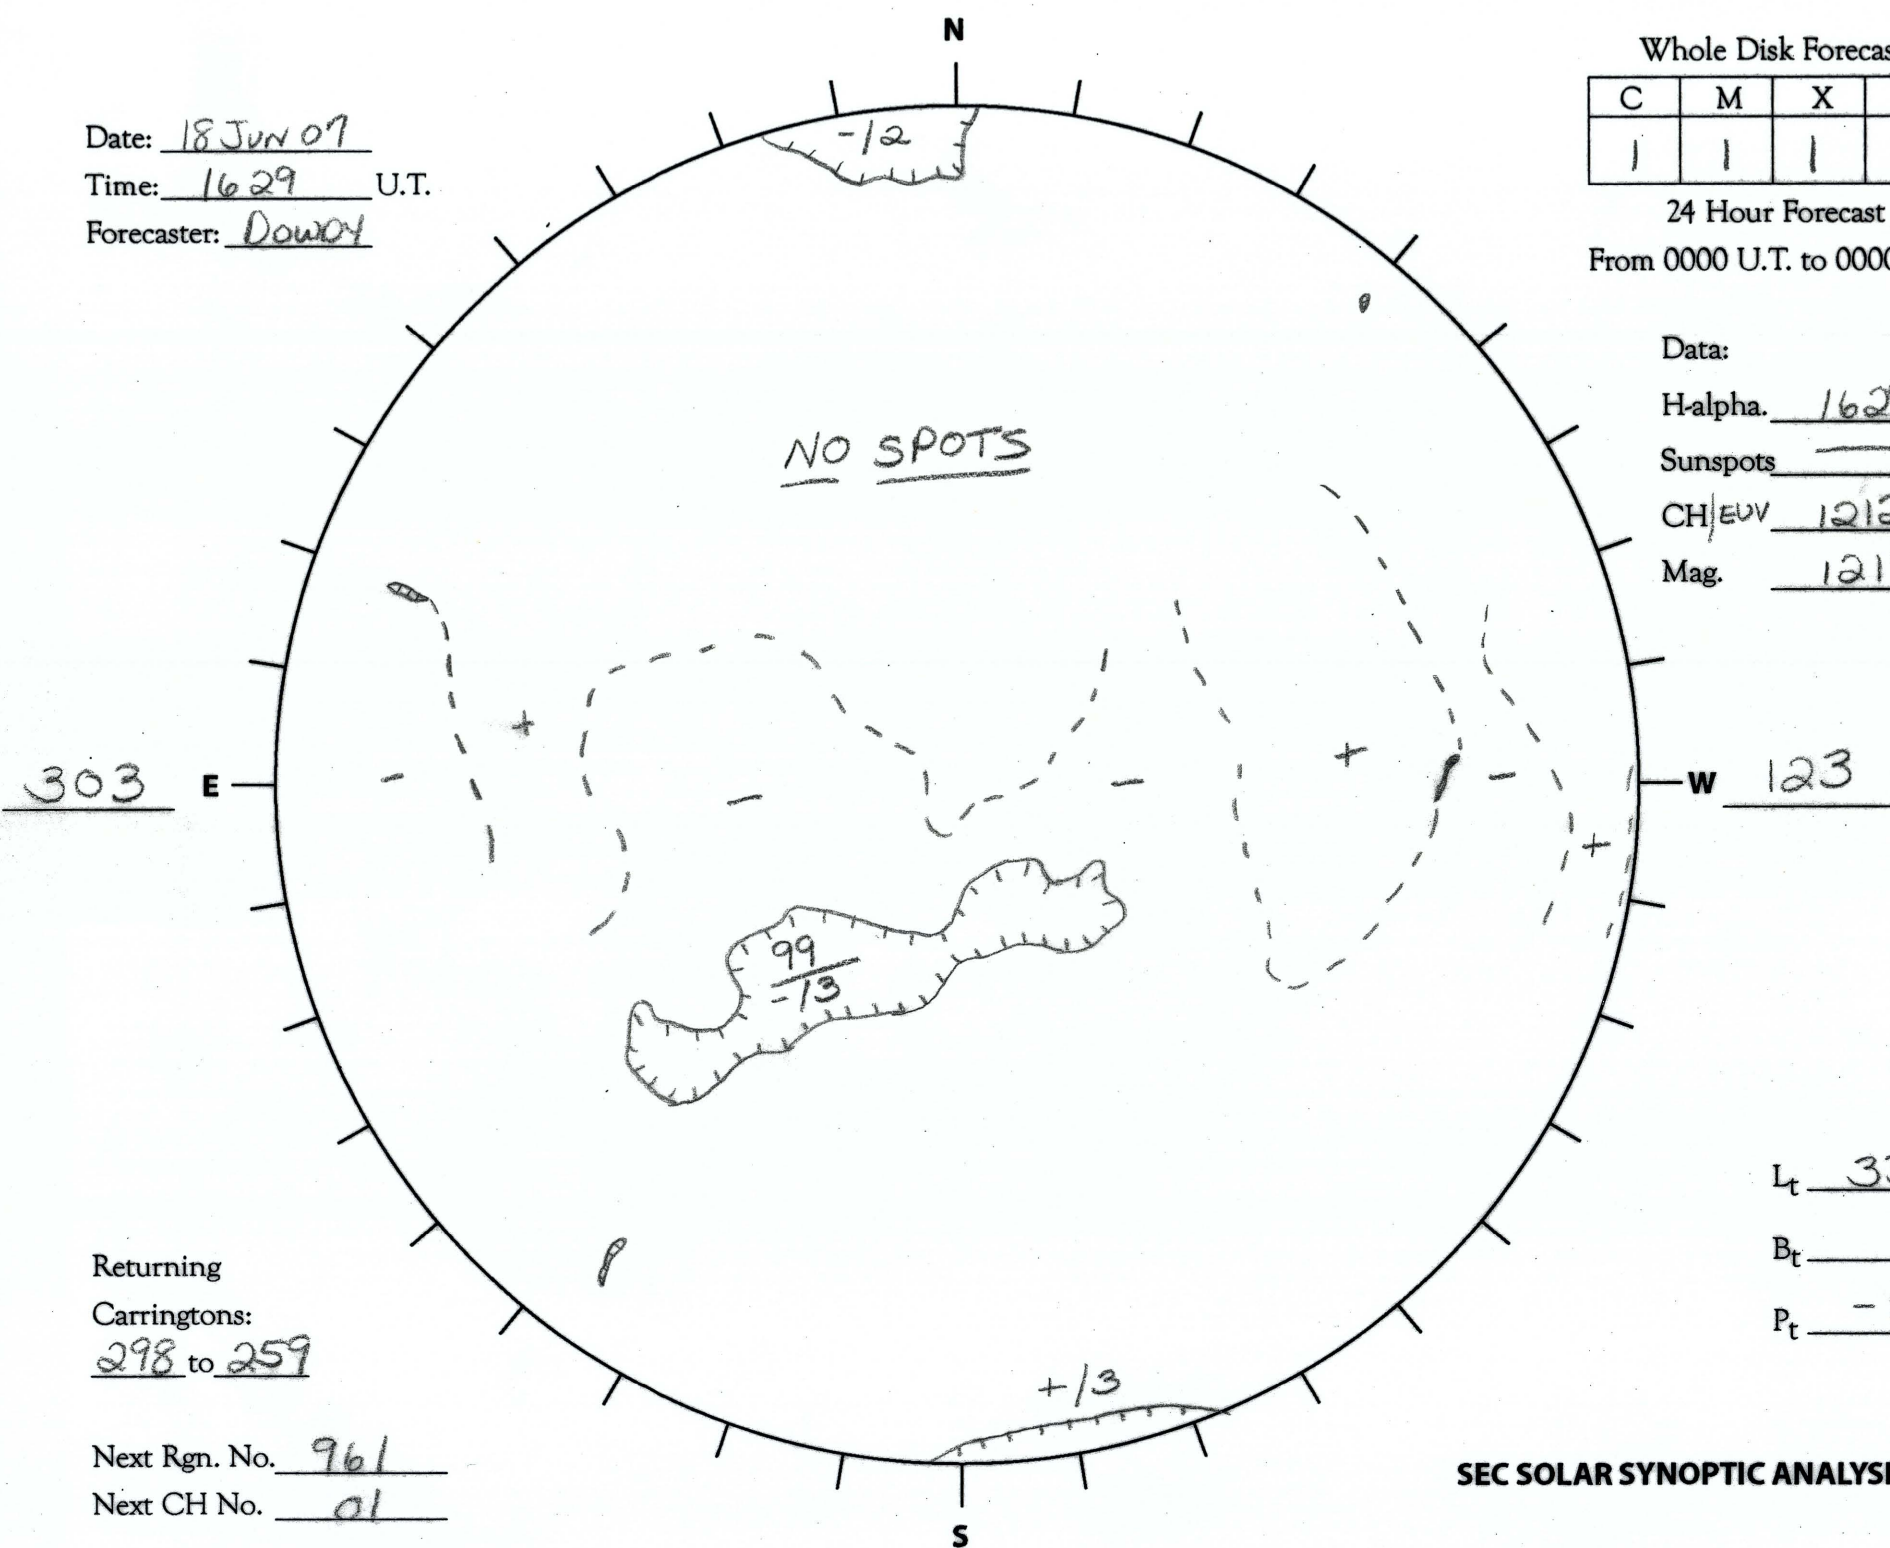

Date: 18 JUN 07
 Time: 1629 U.T.
 Forecaster: Dowdy

Whole Disk Forecast

C	M	X	P
1	1	1	1

24 Hour Forecast
 From 0000 U.T. to 0000 U.T.

Data:
 H-alpha. 1629 U.T.
 Sunspots — U.T.
 CH/EUV 1212 U.T.
 Mag. 1214 U.T.

Returning
 Carringtons:
298 to 259

Next Rgn. No. 961
 Next CH No. 01

L_t 33.0
 B_t 1.4
 P_t -8.4