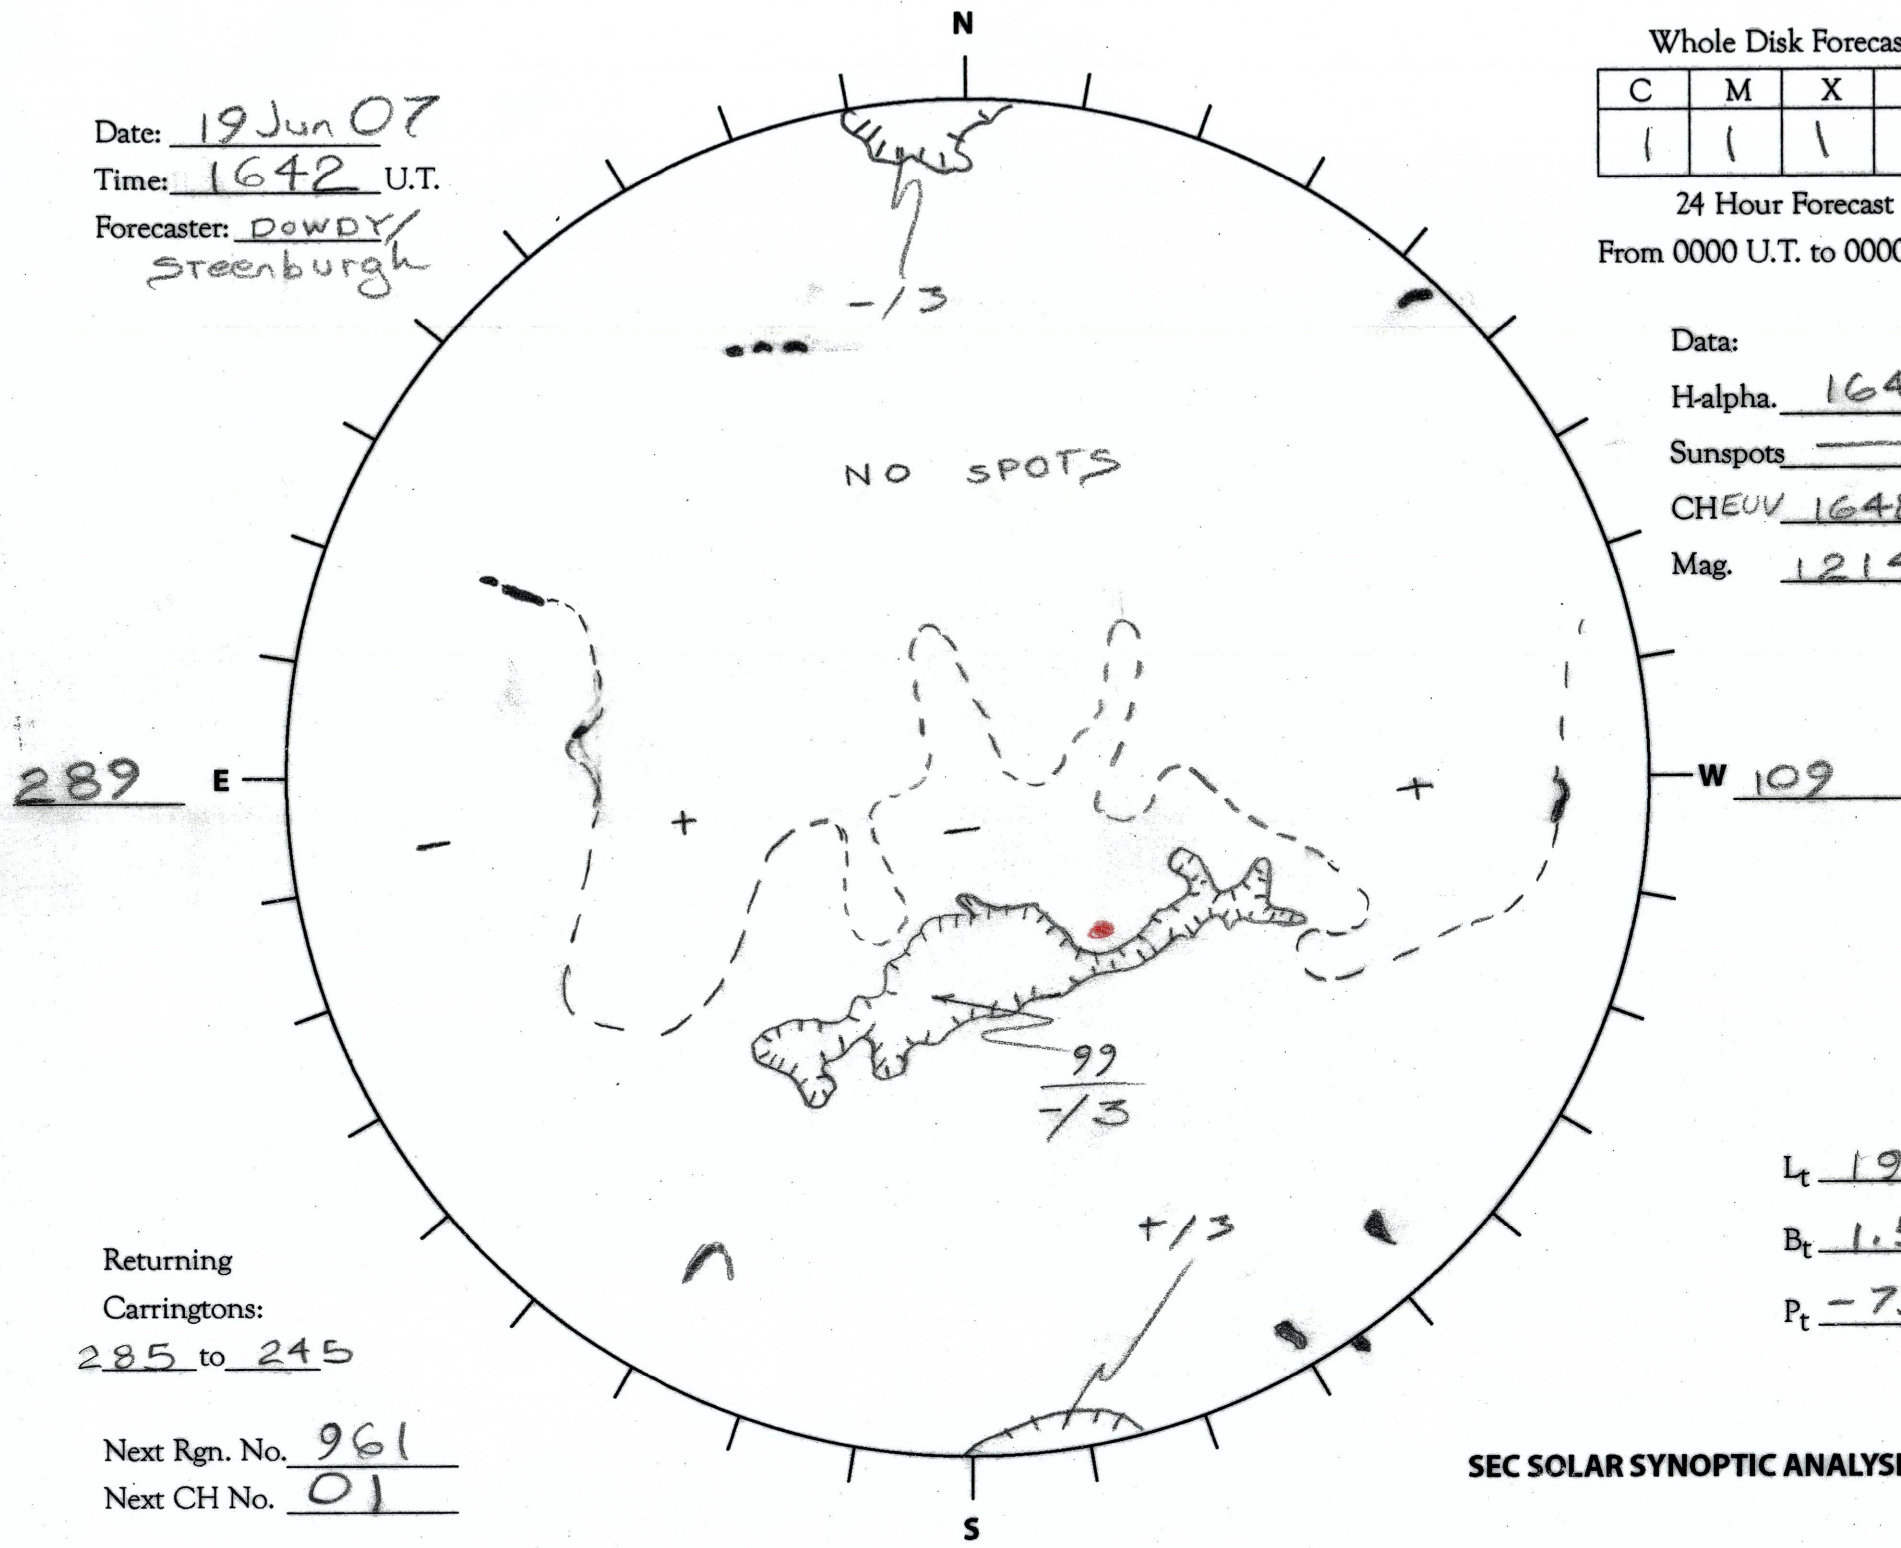

Date: 19 Jun 07
 Time: 1642 U.T.
 Forecaster: Dowdy / Steenburgh

Whole Disk Forecast

C	M	X	P
1	1	1	1

24 Hour Forecast
 From 0000 U.T. to 0000 U.T.

Data:
 H-alpha. 1642 U.T.
 Sunspots U.T.
 CHEUV 1648 U.T.
 Mag. 1214 U.T.

Returning
 Carringtons:
285 to 245

Next Rgn. No. 961
 Next CH No. 01

L_t 19.7
 B_t 1.5
 P_t -7.9