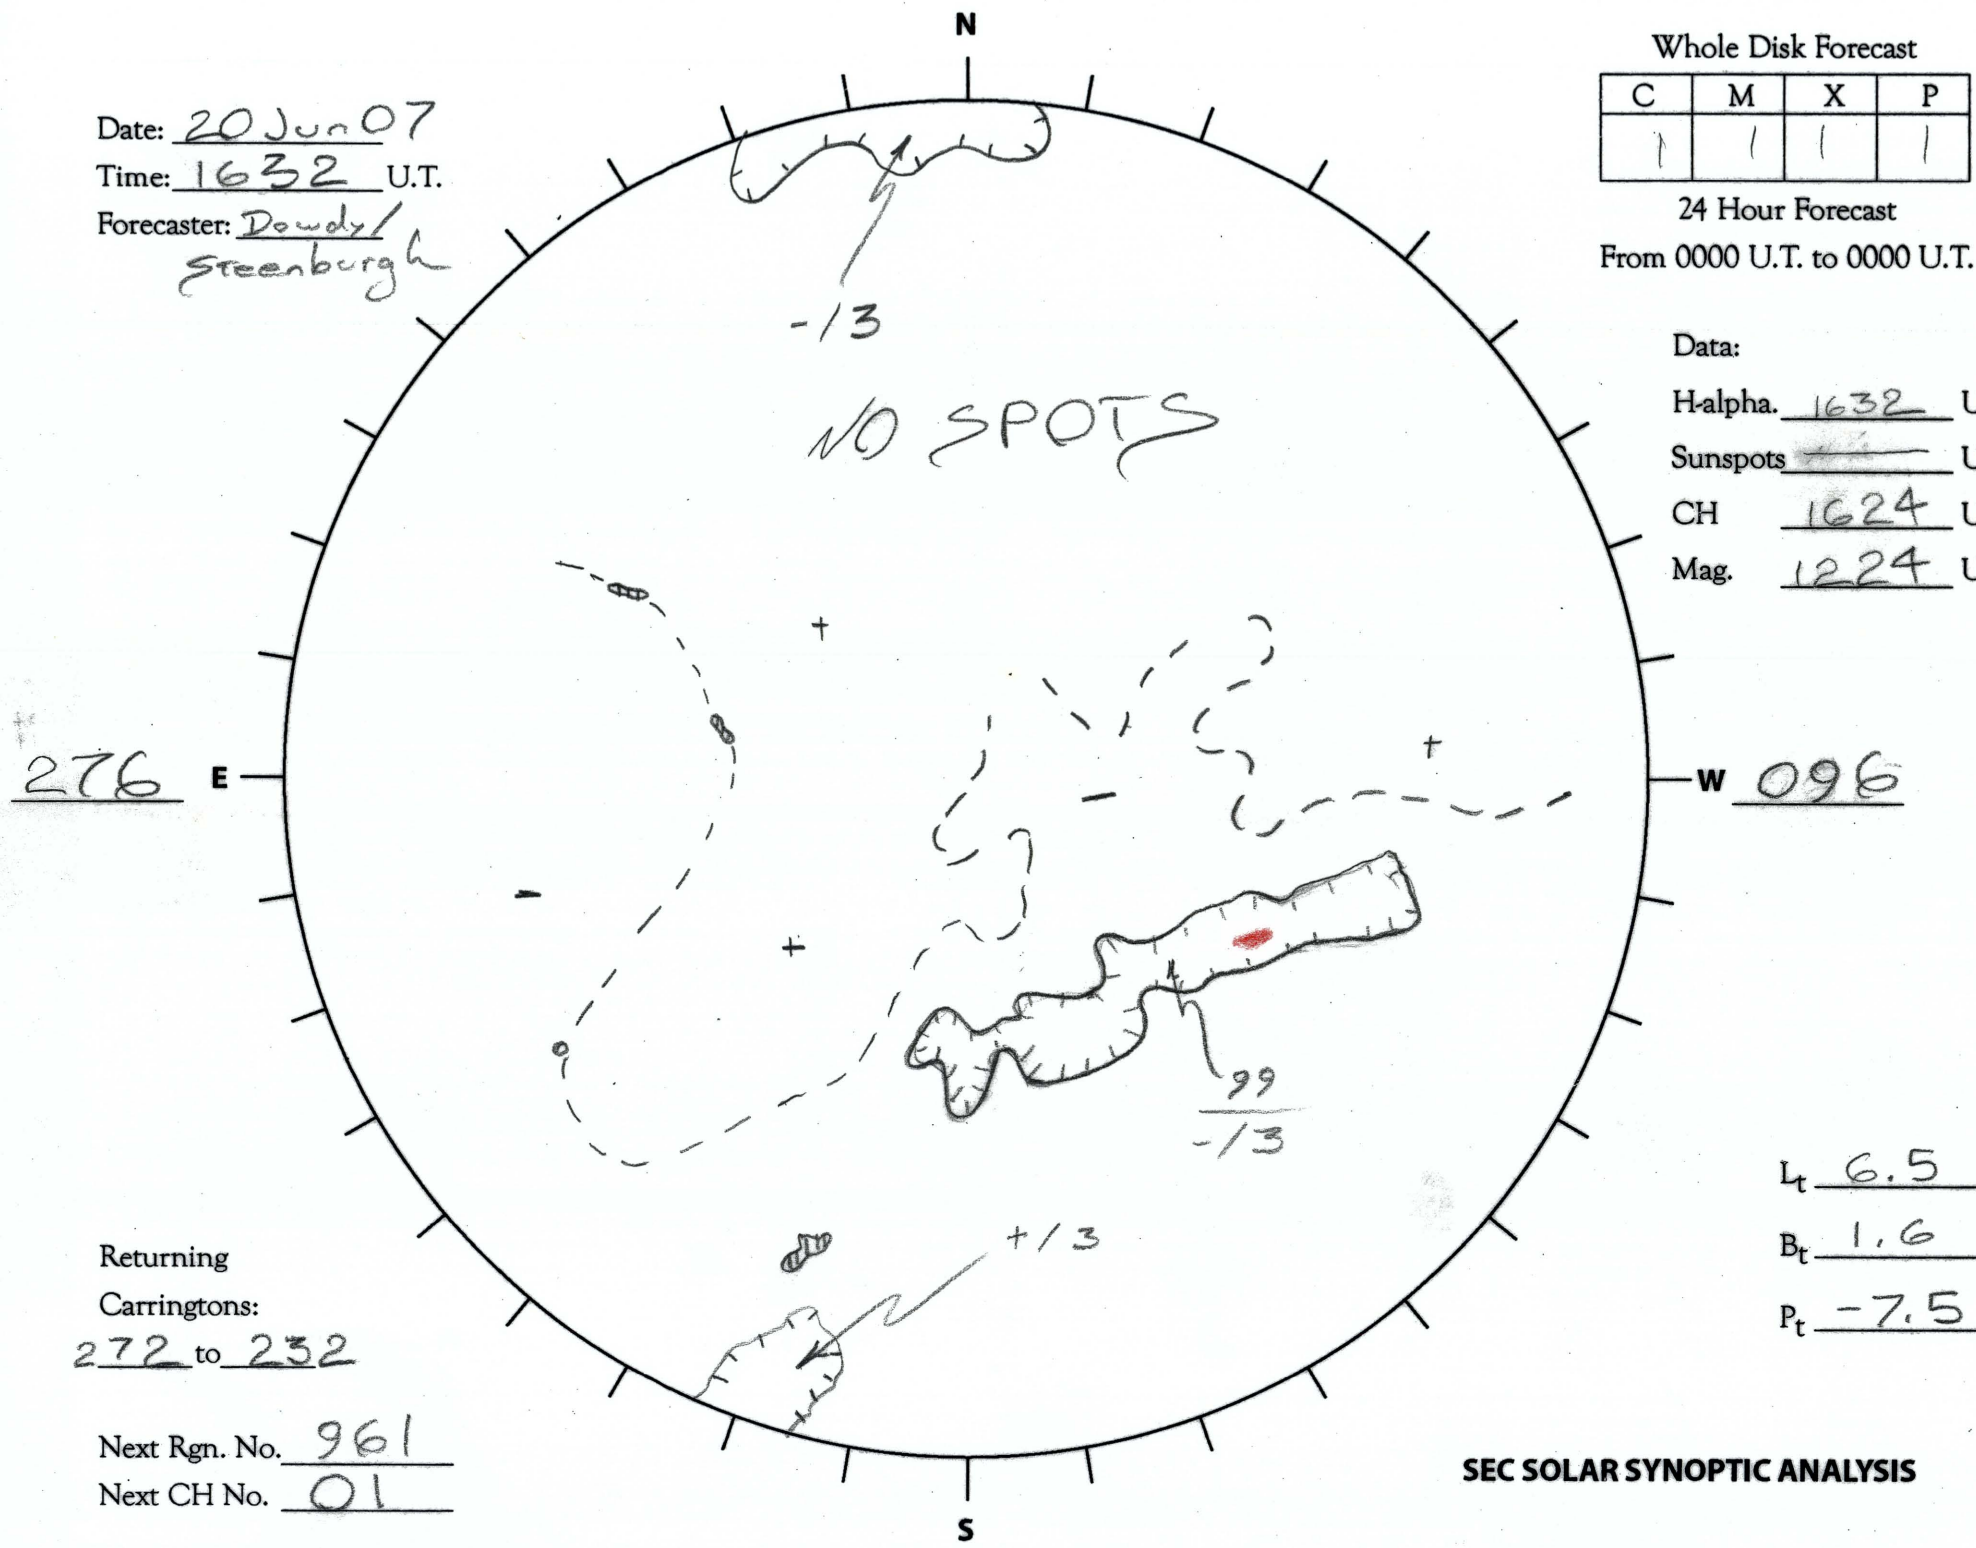

Date: 20 Jun 07
 Time: 1632 U.T.
 Forecaster: Dowdy /
Greenburgh

Whole Disk Forecast

C	M	X	P

24 Hour Forecast
 From 0000 U.T. to 0000 U.T.

Data:

H-alpha. 1632 U.T.

Sunspots U.T.

CH 1624 U.T.

Mag. 1224 U.T.

Returning
 Carringtons:
272 to 232

Next Rgn. No. 961
 Next CH No. 01

L_t 6.5

B_t 1.6

P_t -7.5