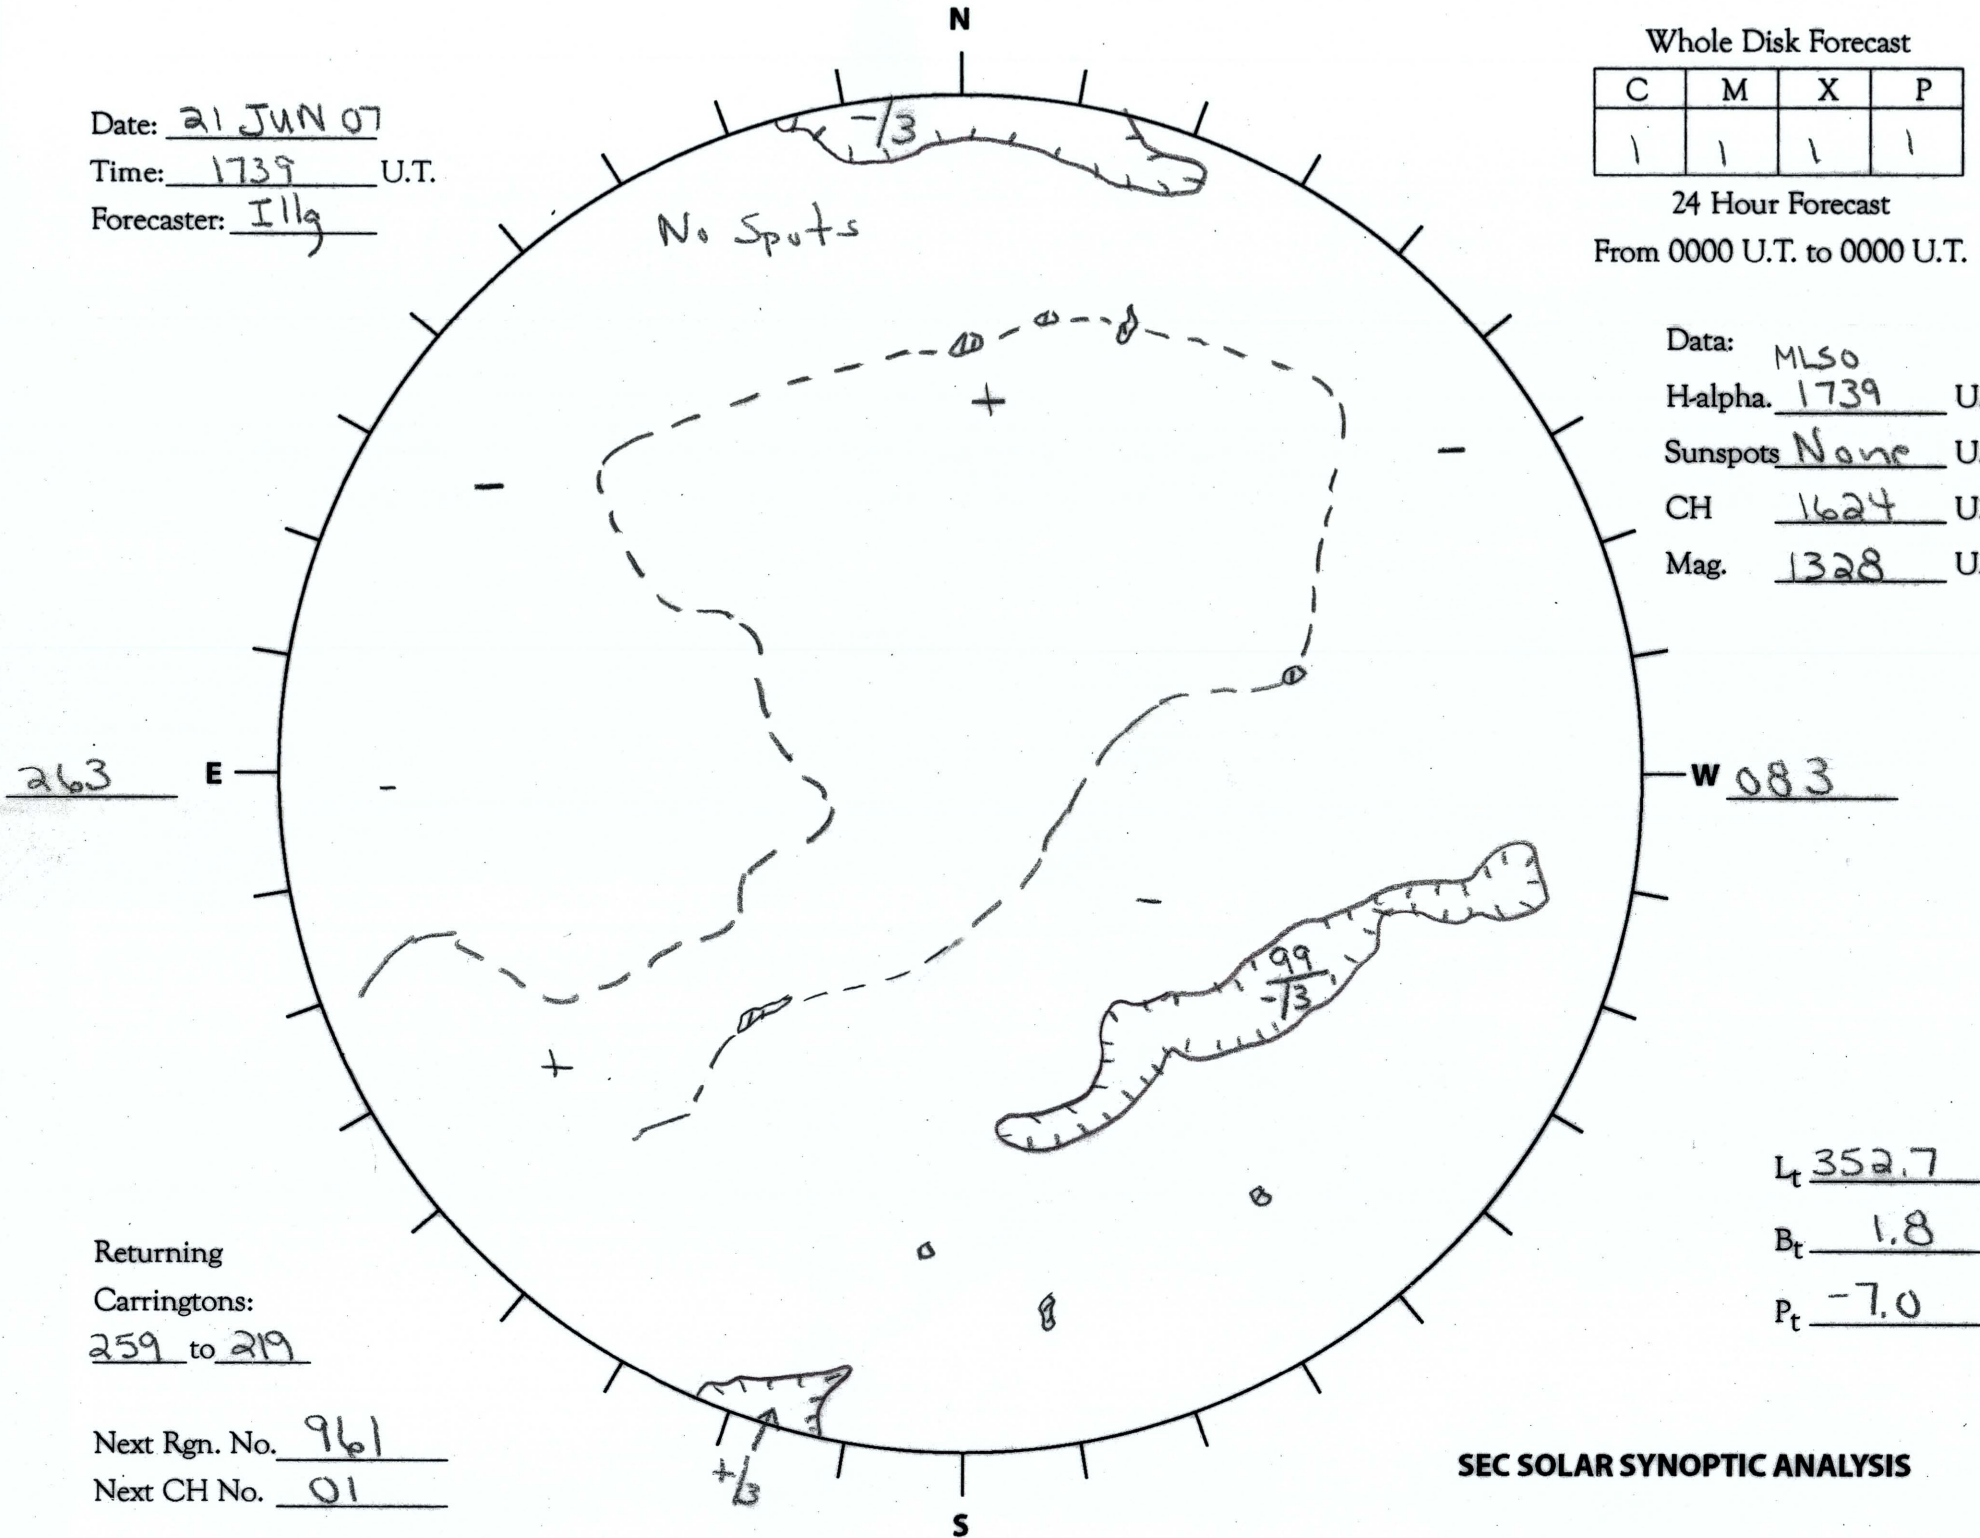

Date: 21 JUN 07
 Time: 1739 U.T.
 Forecaster: Illg

Whole Disk Forecast

C	M	X	P
1	1	1	1

24 Hour Forecast
 From 0000 U.T. to 0000 U.T.

Data: MLSO
 H-alpha: 1739 U.T.
 Sunspots None U.T.
 CH 1624 U.T.
 Mag. 1328 U.T.

Returning
 Carringtons:
259 to 219

Next Rgn. No. 961
 Next CH No. 01

L_t 352.7
 B_t 1.8
 P_t -7.0