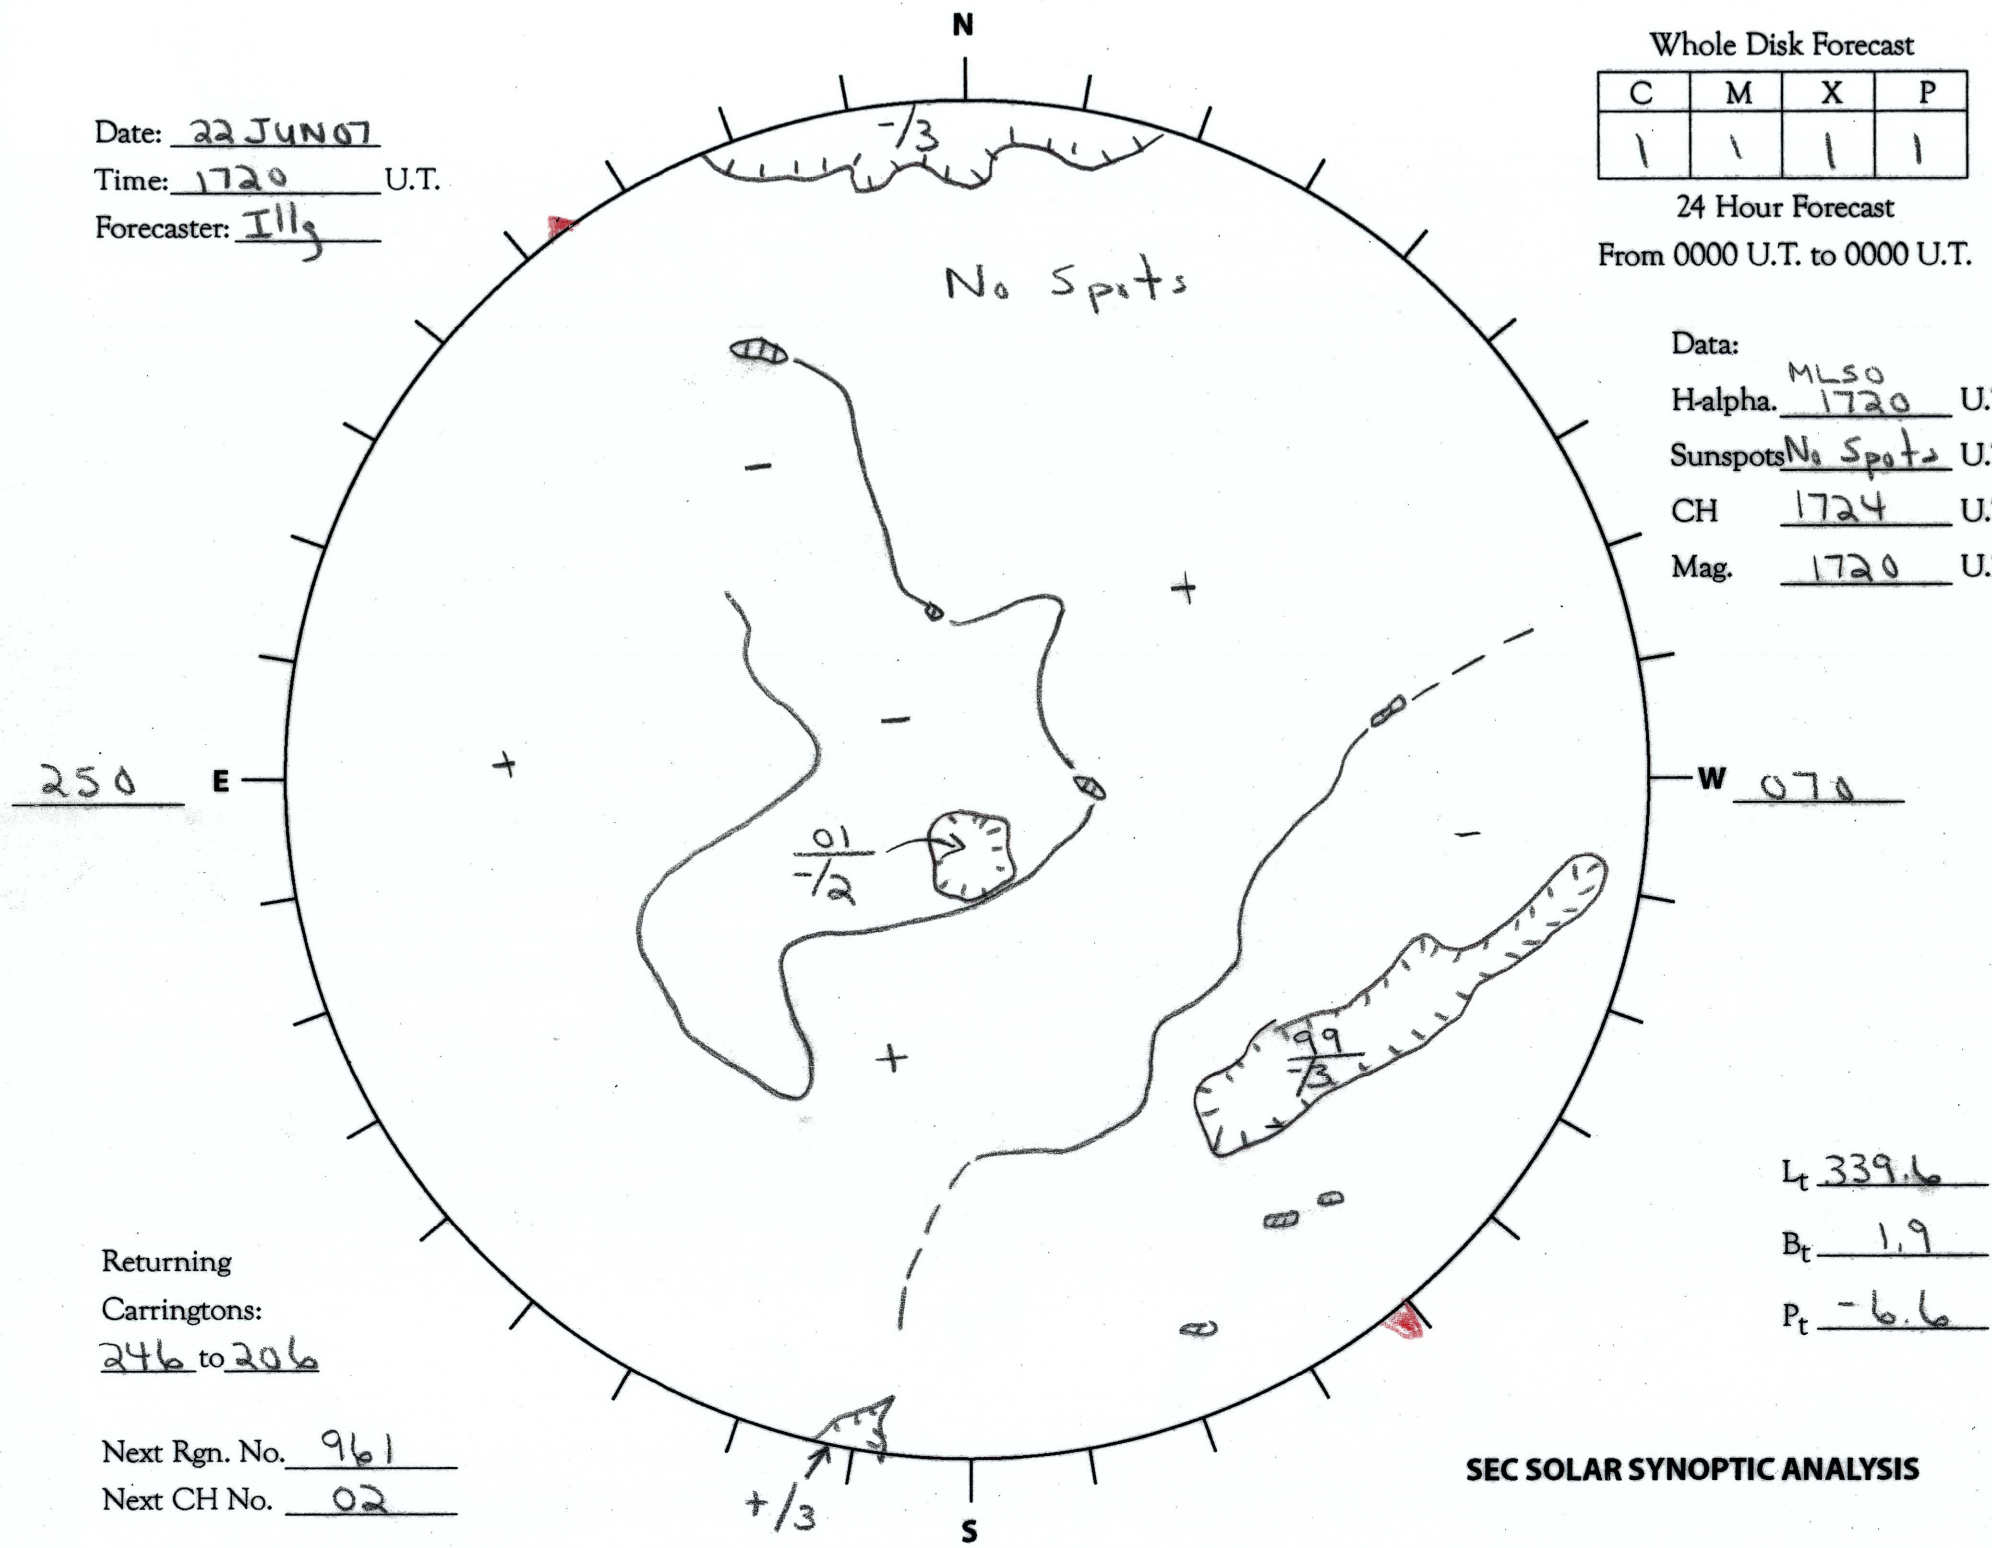

Date: 22 JUN 67  
 Time: 1720 U.T.  
 Forecaster: Illg

Whole Disk Forecast

C	M	X	P
1	1	1	1

24 Hour Forecast  
 From 0000 U.T. to 0000 U.T.

Data:  
 H-alpha. ML50 U.T.  
 Sunspots No Spots U.T.  
 CH 1724 U.T.  
 Mag. 1720 U.T.

Returning  
 Carringtons:  
246 to 206

Next Rgn. No. 961  
 Next CH No. 02

$L_t$  339.6  
 $B_t$  1.9  
 $P_t$  -6.6