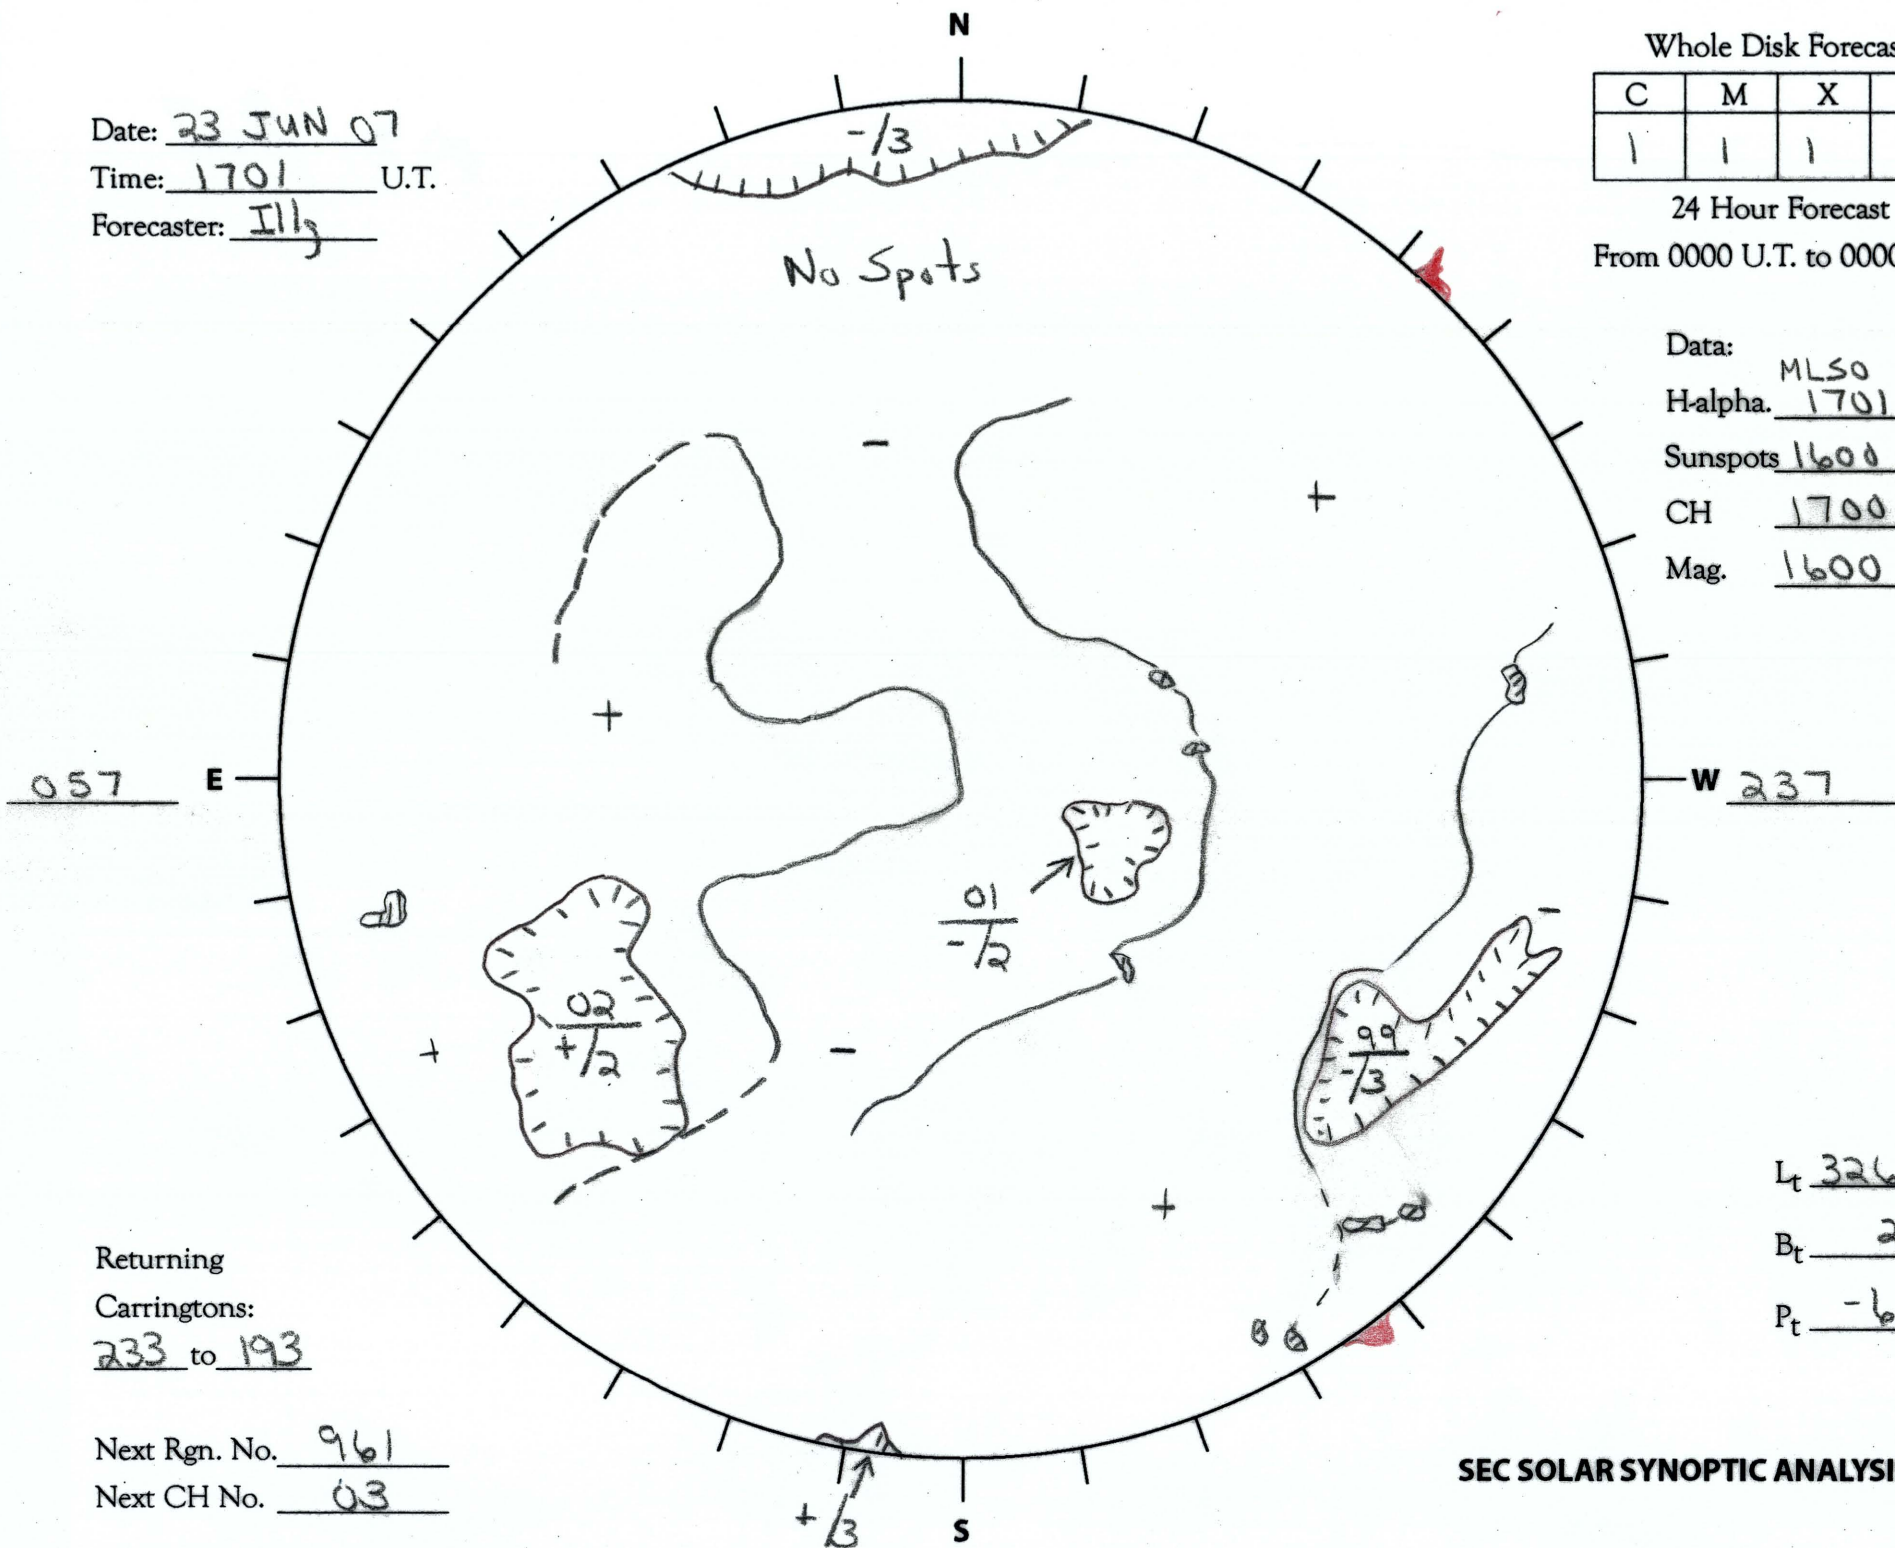

Date: 23 JUN 07
 Time: 1701 U.T.
 Forecaster: Illy

Whole Disk Forecast

C	M	X	P
1	1	1	1

24 Hour Forecast
 From 0000 U.T. to 0000 U.T.

Data: MLSO
 H-alpha. 1701 U.T.
 Sunspots 1600 U.T.
 CH 1700 U.T.
 Mag. 1600 U.T.

Returning
 Carringtons:
233 to 193

Next Rgn. No. 961
 Next CH No. 03

L_t 326.5
 B_t 2.0
 P_t -6.2