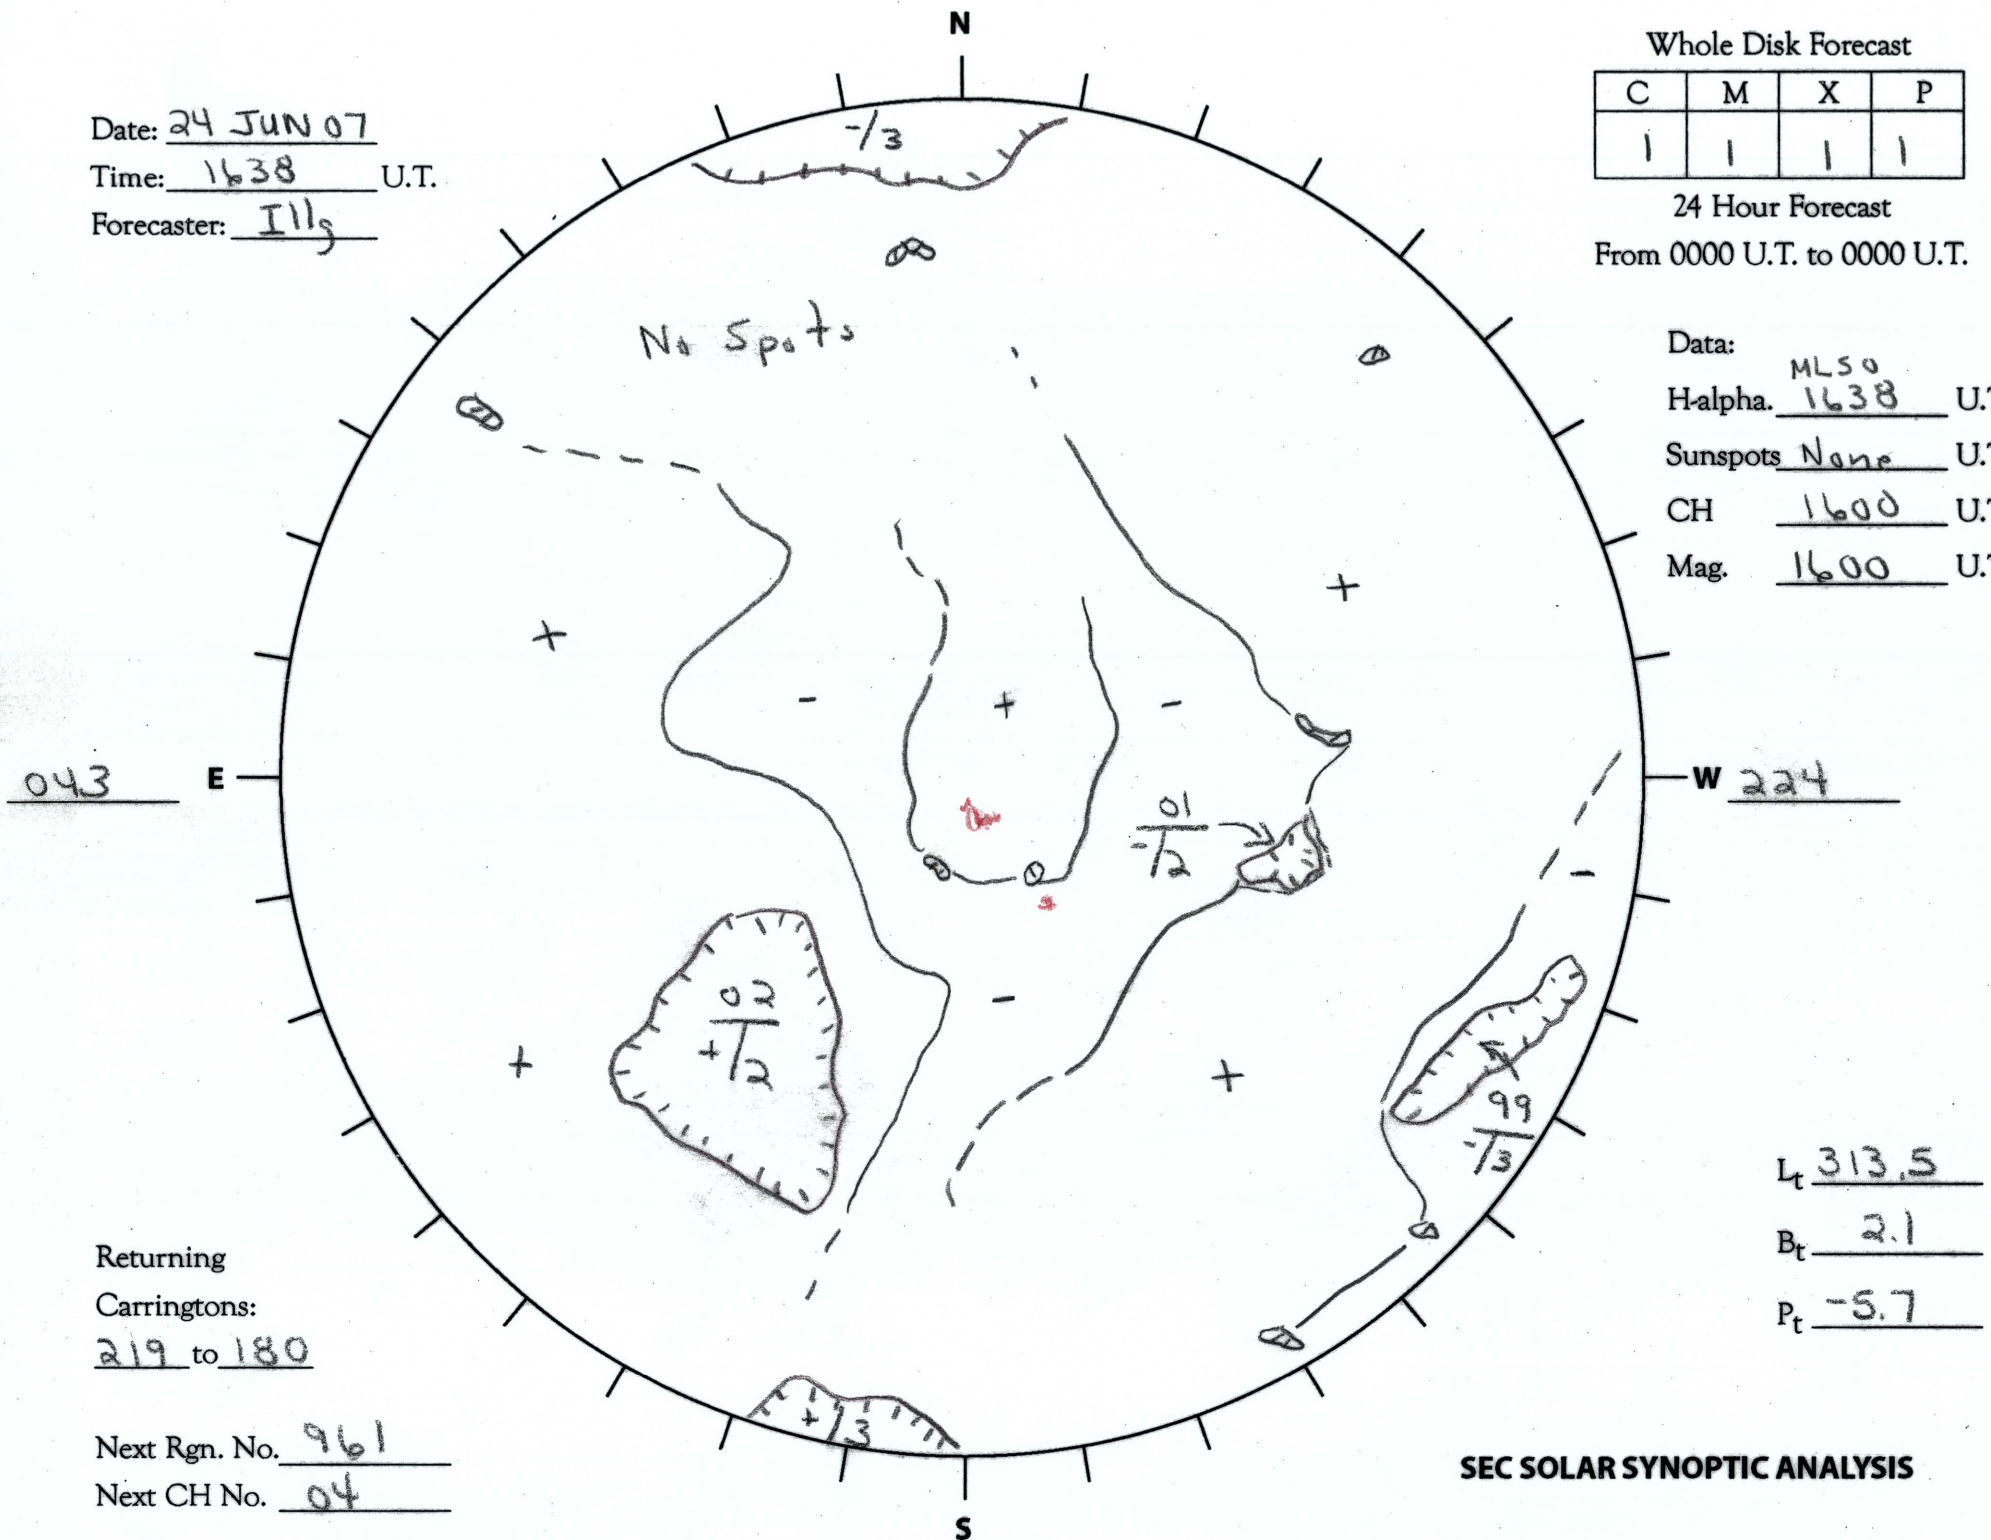

Date: 24 JUN 07
 Time: 1638 U.T.
 Forecaster: Illg

Whole Disk Forecast

C	M	X	P
1	1	1	1

24 Hour Forecast
 From 0000 U.T. to 0000 U.T.

Data: MLSO
 H-alpha. 1638 U.T.
 Sunspots None U.T.
 CH 1600 U.T.
 Mag. 1600 U.T.

043 E

W 224

Returning
 Carringtons:
219 to 180

Next Rgn. No. 961
 Next CH No. 04

L_t 313.5
 B_t 2.1
 P_t -5.7