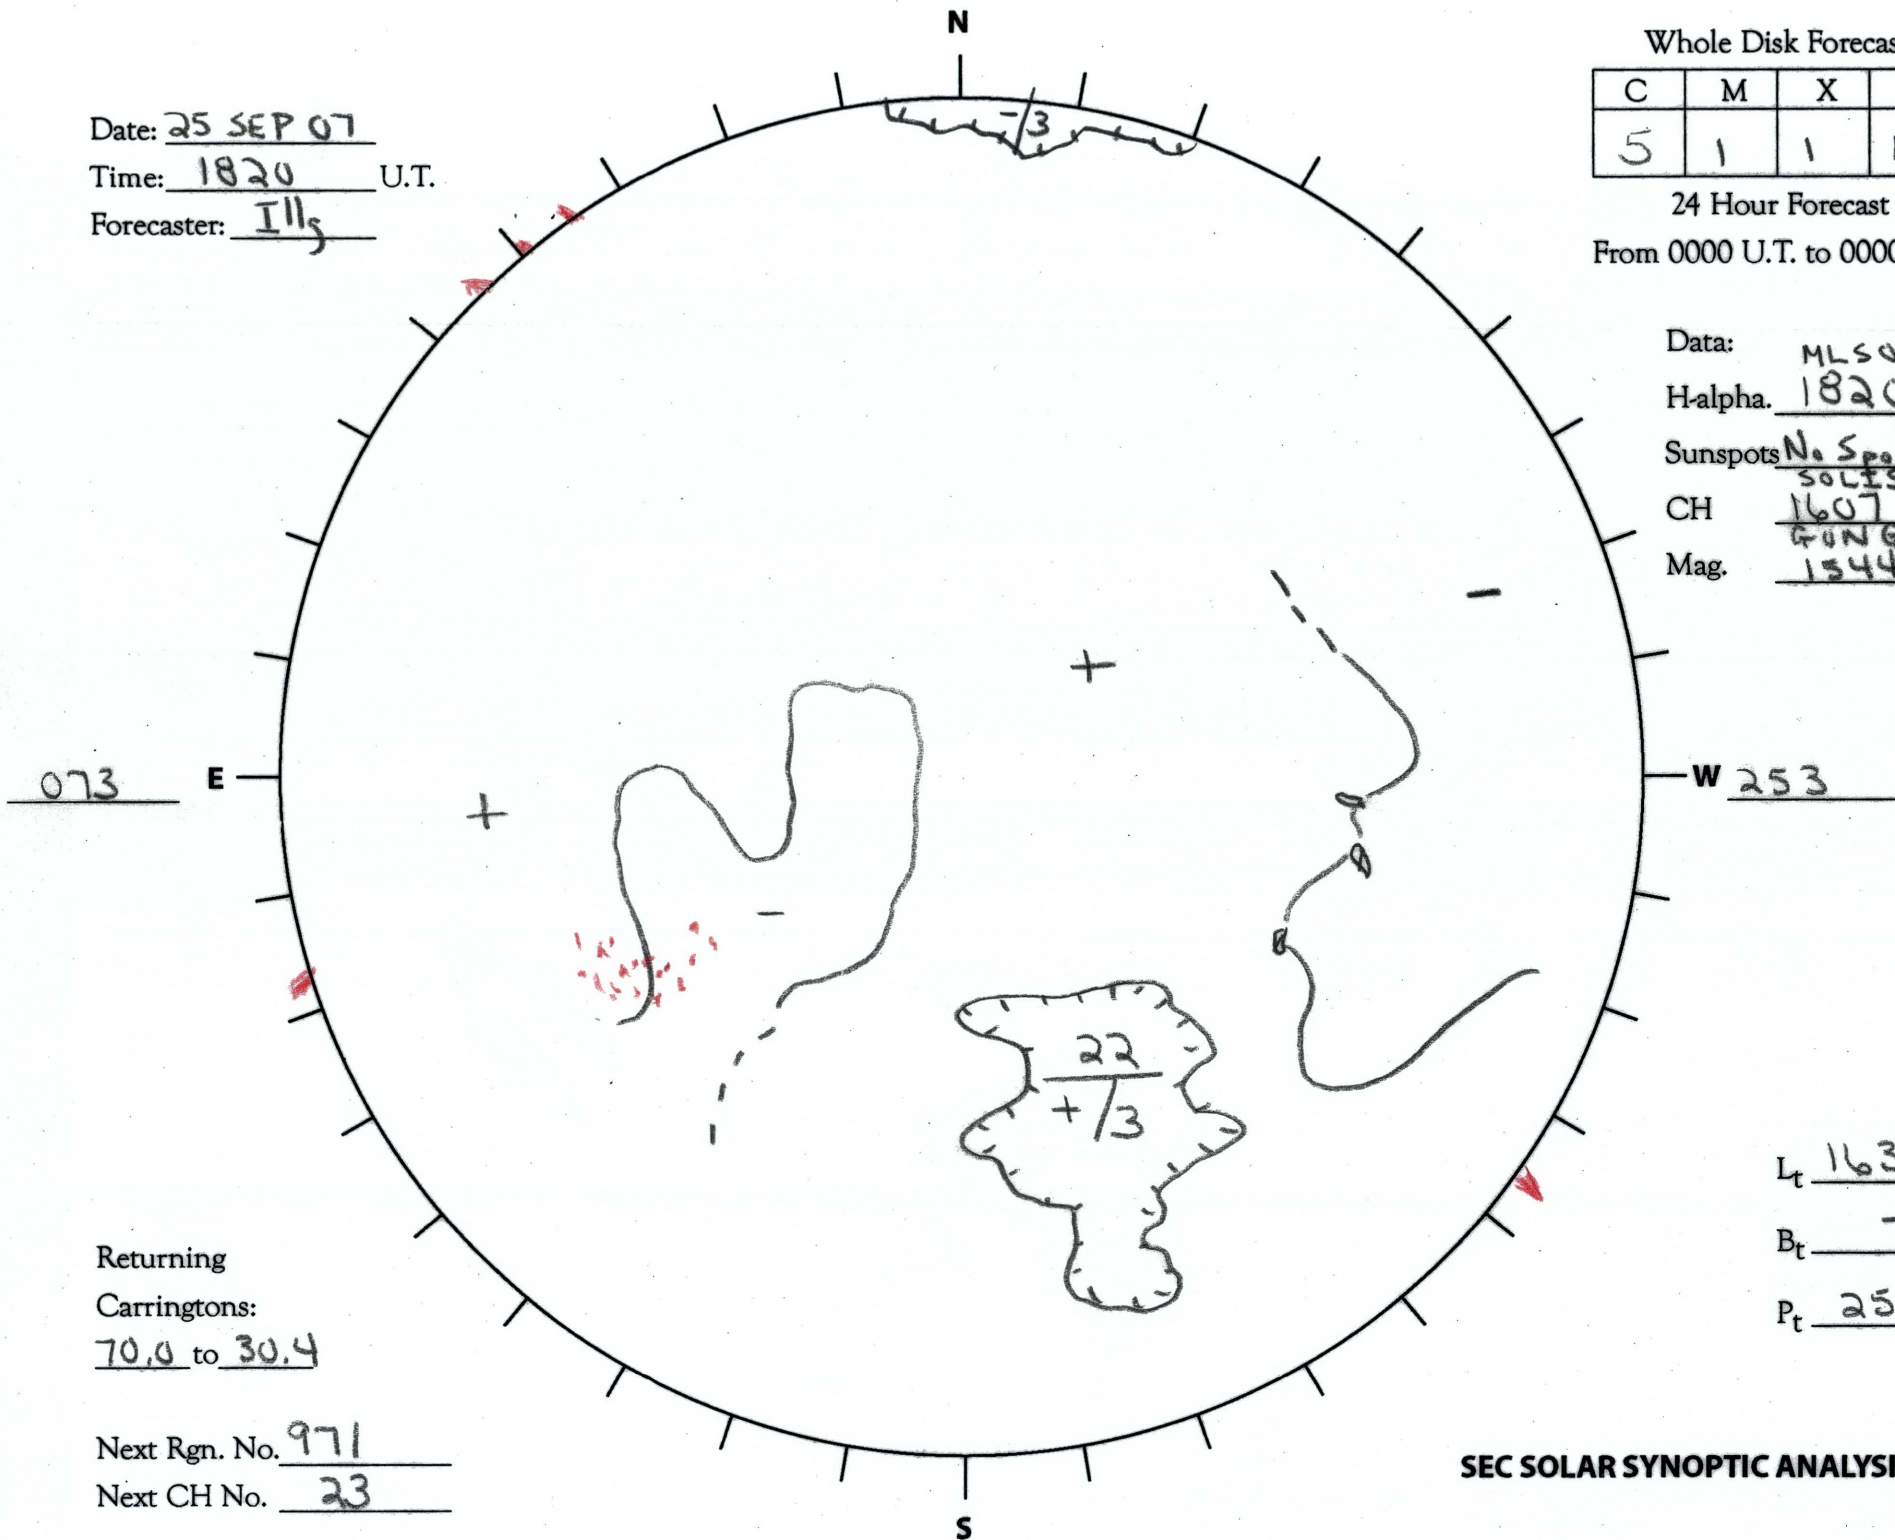

Date: 25 SEP 07
 Time: 1820 U.T.
 Forecaster: Ills

Whole Disk Forecast

| C | M | X | P |
|---|---|---|---|
| 5 | 1 | 1 | 1 |

24 Hour Forecast
 From 0000 U.T. to 0000 U.T.

Data: MLSO
 H-alpha: 1820 U.T.
 Sunspots No Spots U.T.
 SOLIS
 CH 1607 U.T.
 Mag. 40NG U.T.
 1344

073

E

253

W

Returning
 Carringtons:
70.0 to 30.4

Next Rgn. No. 971
 Next CH No. 23

L_t 163.1
B_t 7.4
P_t 25.5