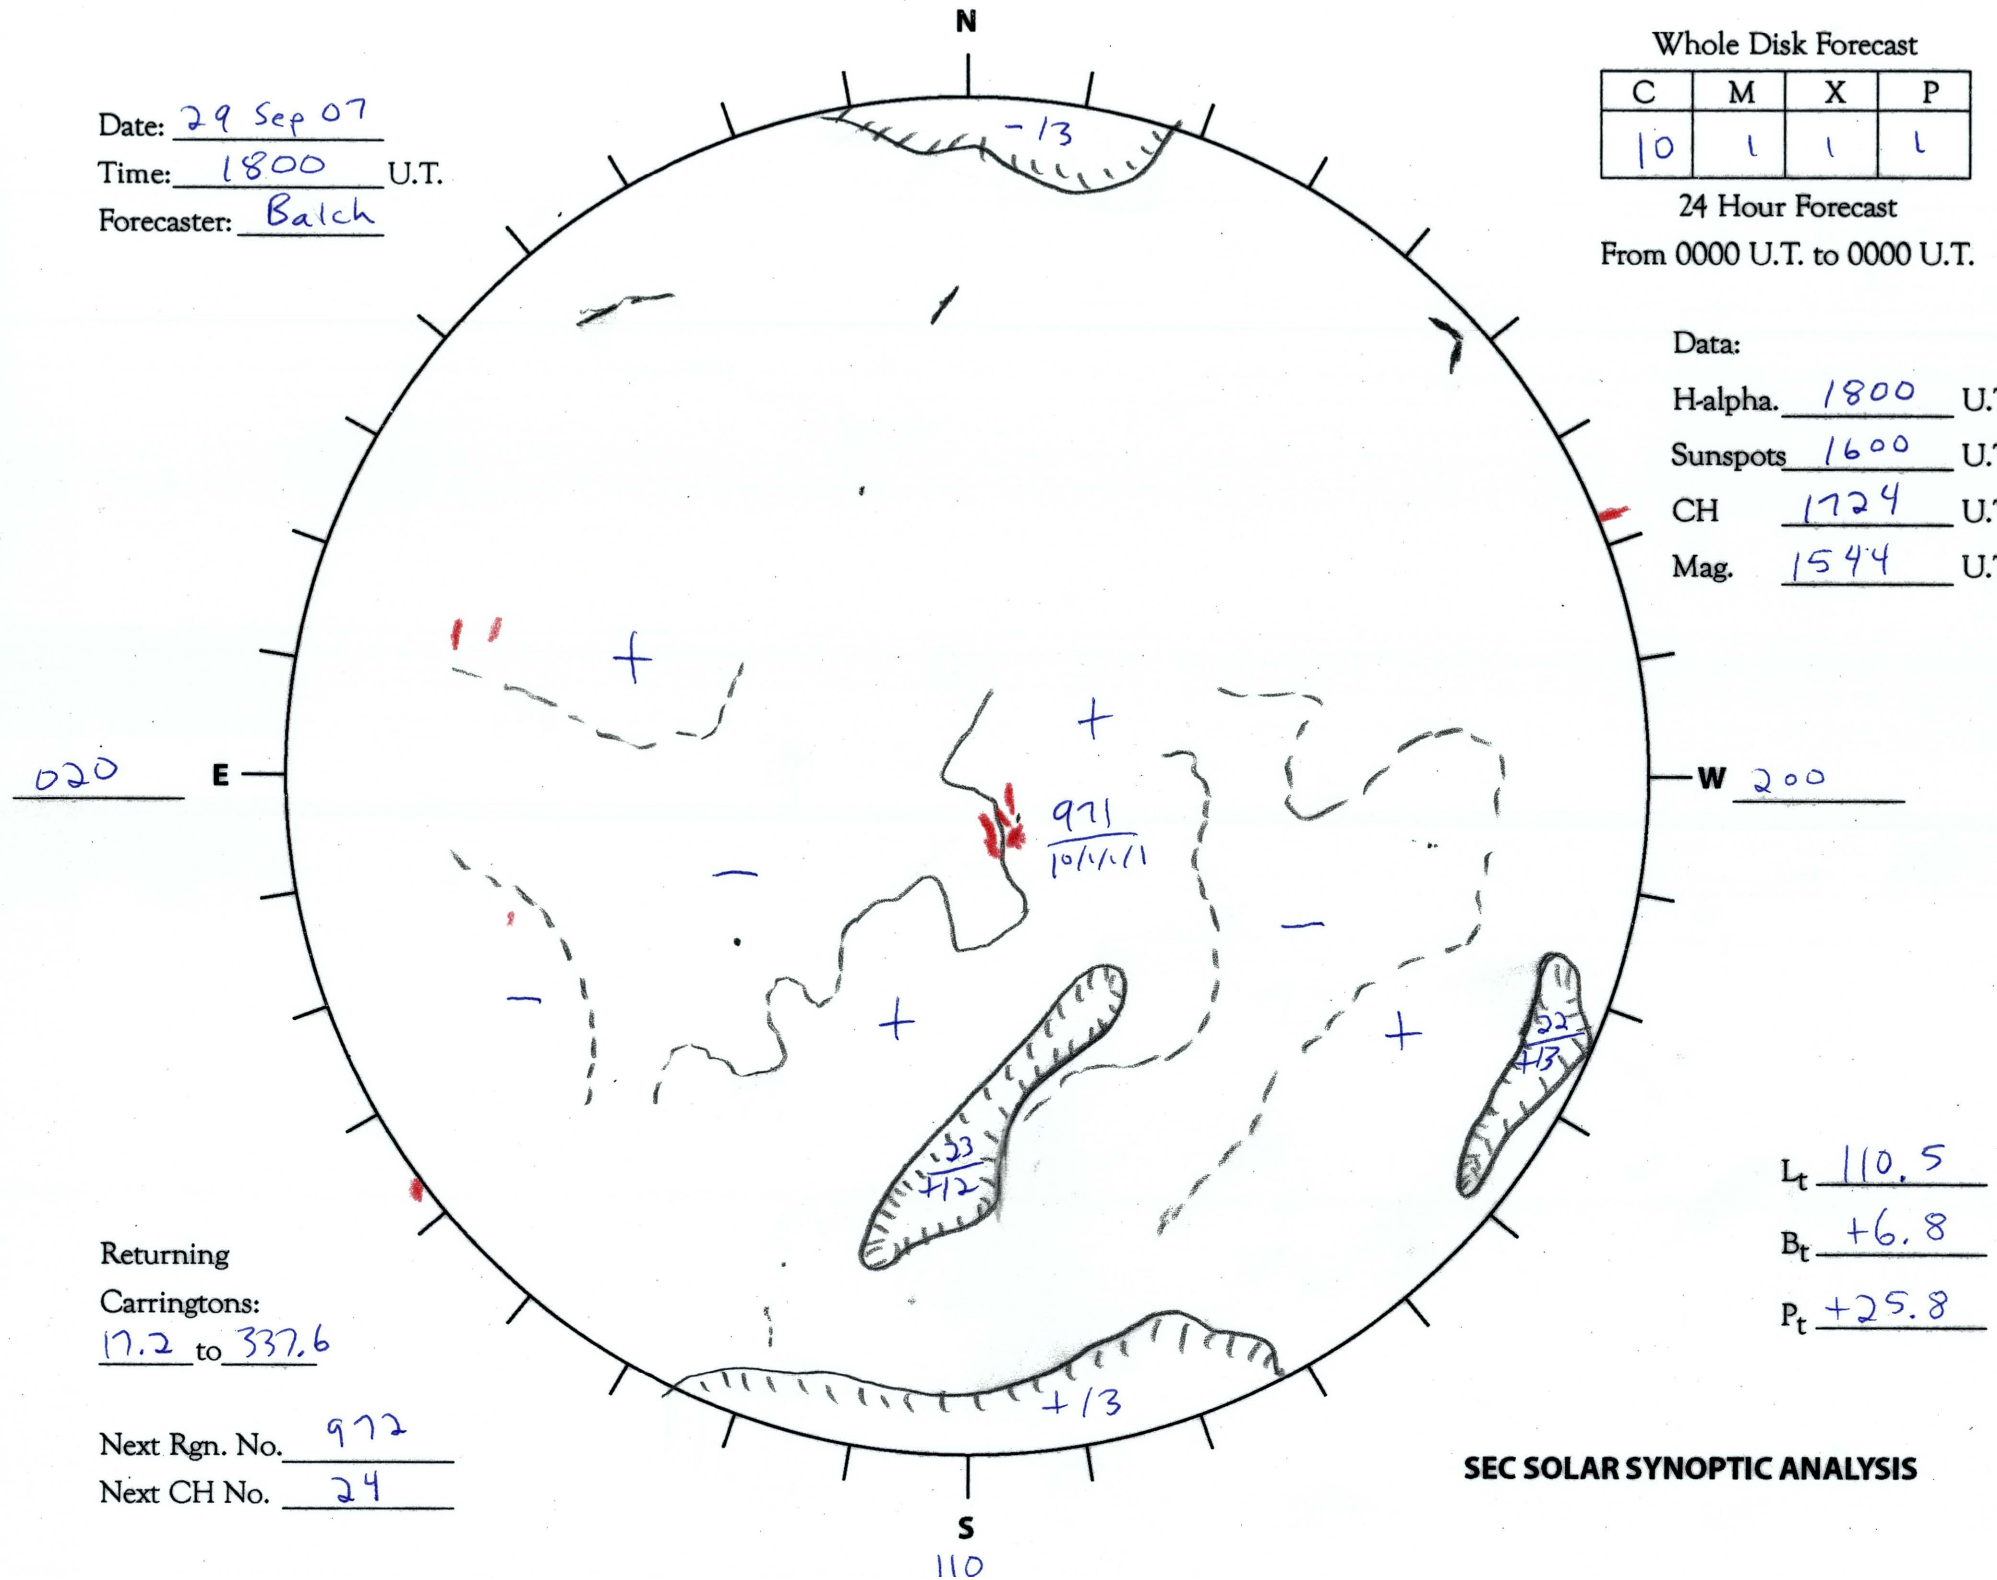

Date: 29 Sep 07  
 Time: 1800 U.T.  
 Forecaster: Batch

Whole Disk Forecast

C	M	X	P
10	1	1	1

24 Hour Forecast  
 From 0000 U.T. to 0000 U.T.

Data:  
 H-alpha. 1800 U.T.  
 Sunspots 1600 U.T.  
 CH 1724 U.T.  
 Mag. 1544 U.T.

020 E

W 200

Returning  
 Carringtons:  
17.2 to 337.6

Next Rgn. No. 972  
 Next CH No. 24

$L_t$  110.5  
 $B_t$  +6.8  
 $P_t$  +25.8

S  
 110