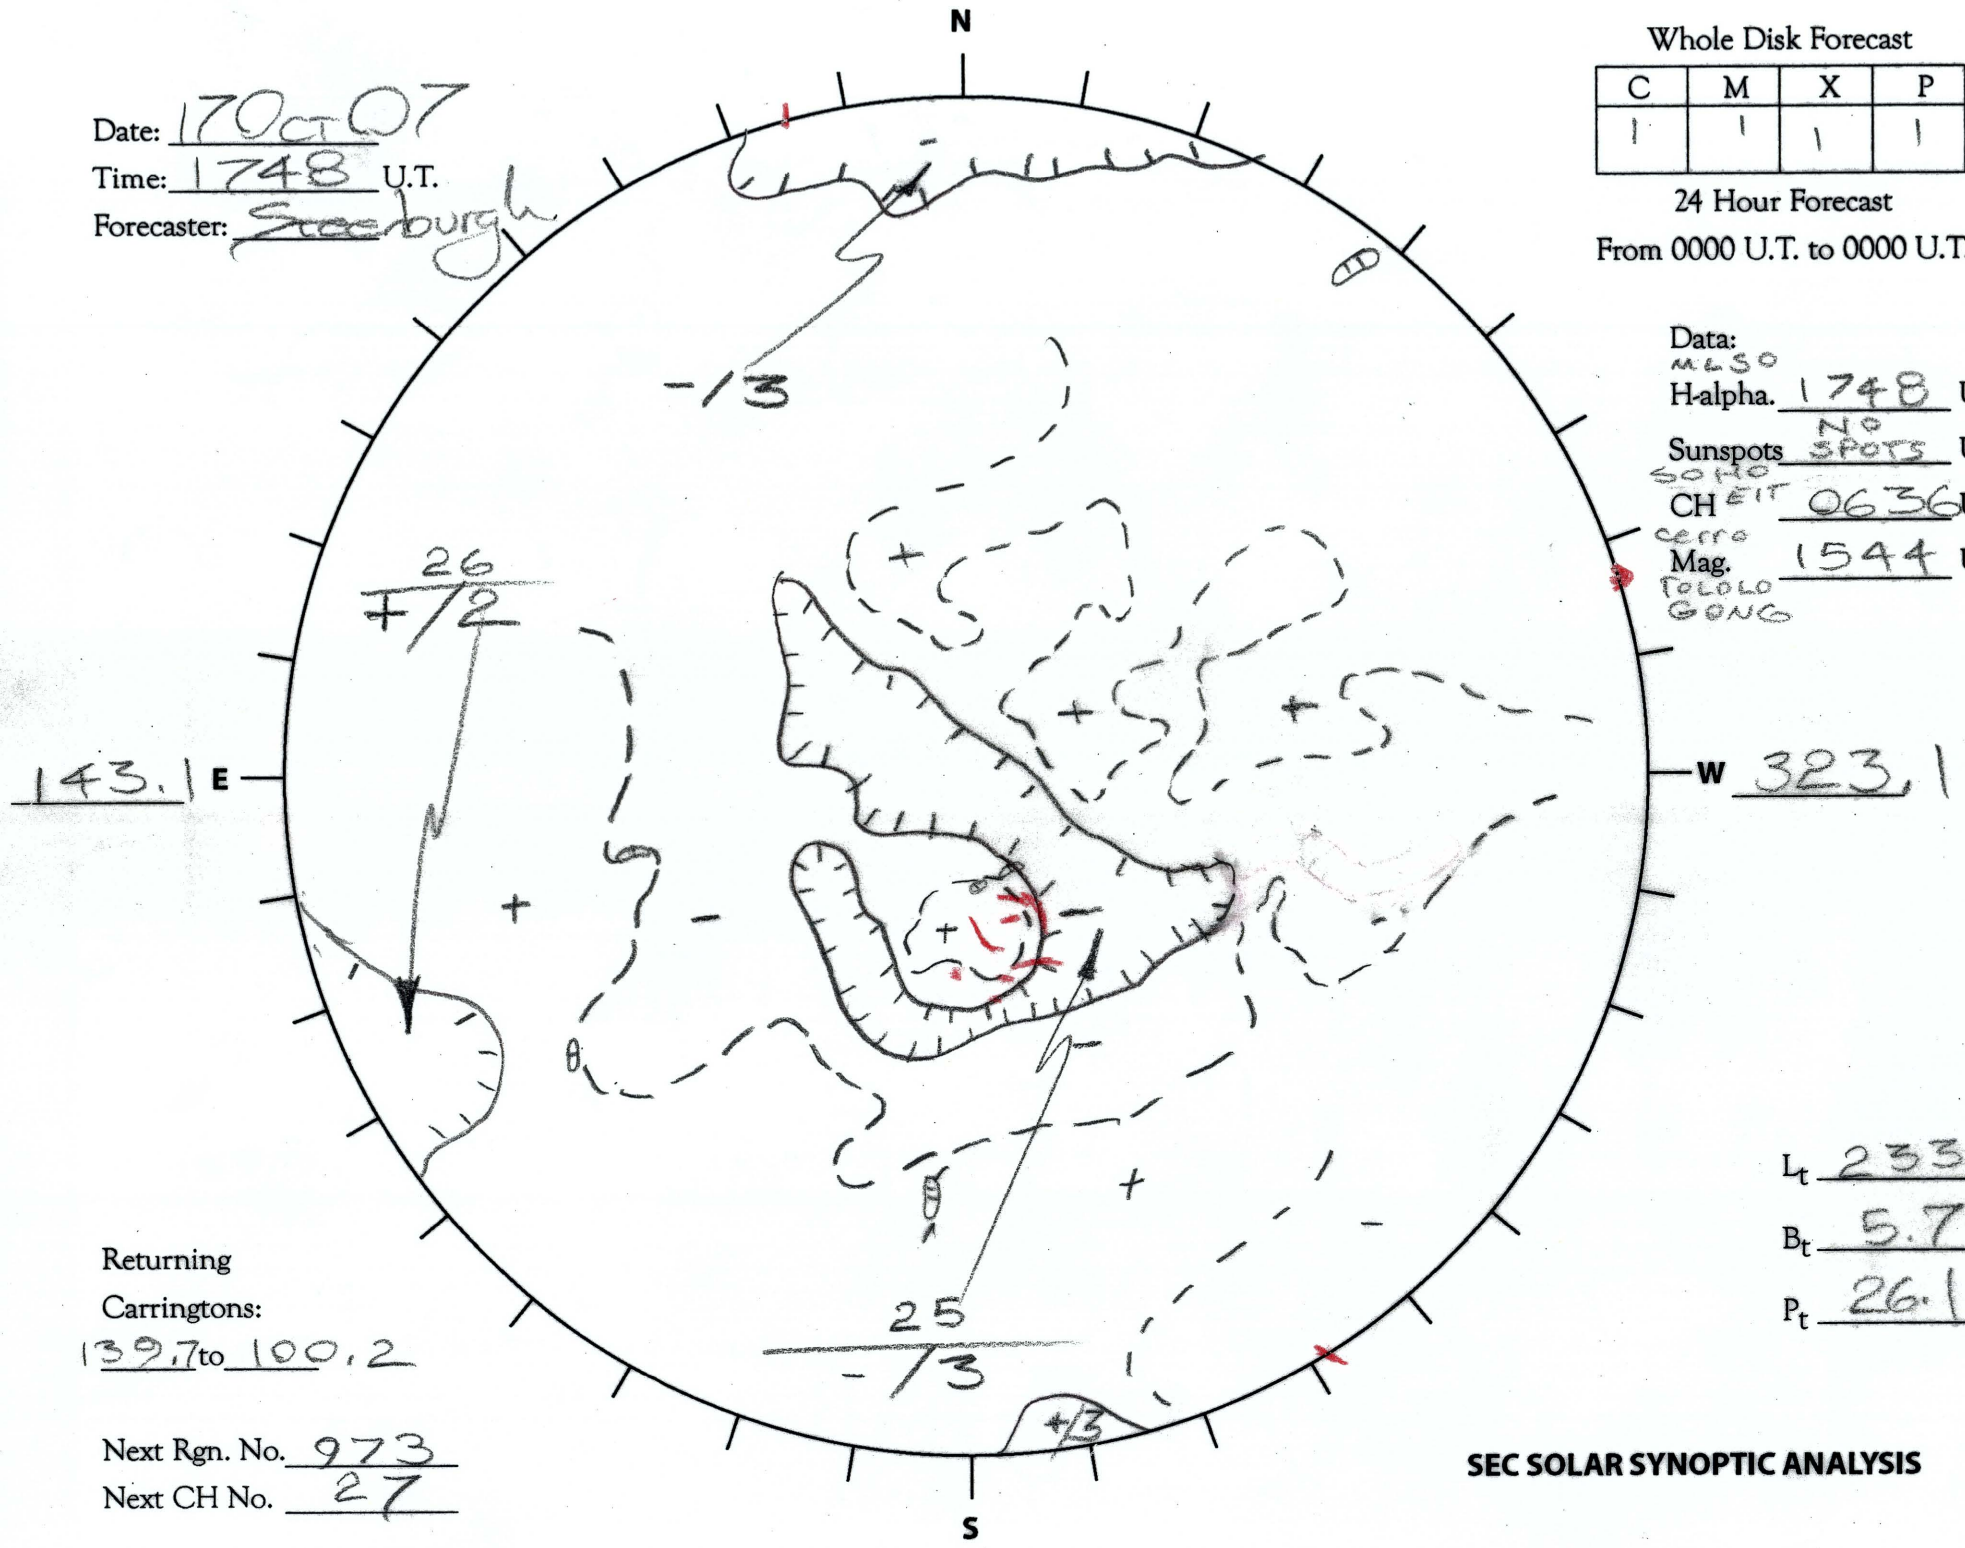

Date: 17 Oct 07
 Time: 1748 U.T.
 Forecaster: Steeburgh

Whole Disk Forecast

C	M	X	P
1	1	1	1

24 Hour Forecast
 From 0000 U.T. to 0000 U.T.

Data:
 M_{LSO}
 H-alpha. 1748 U.T.
 Sunspots NO SPOTS U.T.
 SOHO
 CH_{ET} 0636 U.T.
 Cerro
 Mag. 1544 U.T.
 TOLOLO
 GONG

143.1 E

W 323.1

Returning
 Carringtons:
139.7 to 100.2

Next Rgn. No. 973
 Next CH No. 27

L_t 233.1
 B_t 5.7
 P_t 26.1