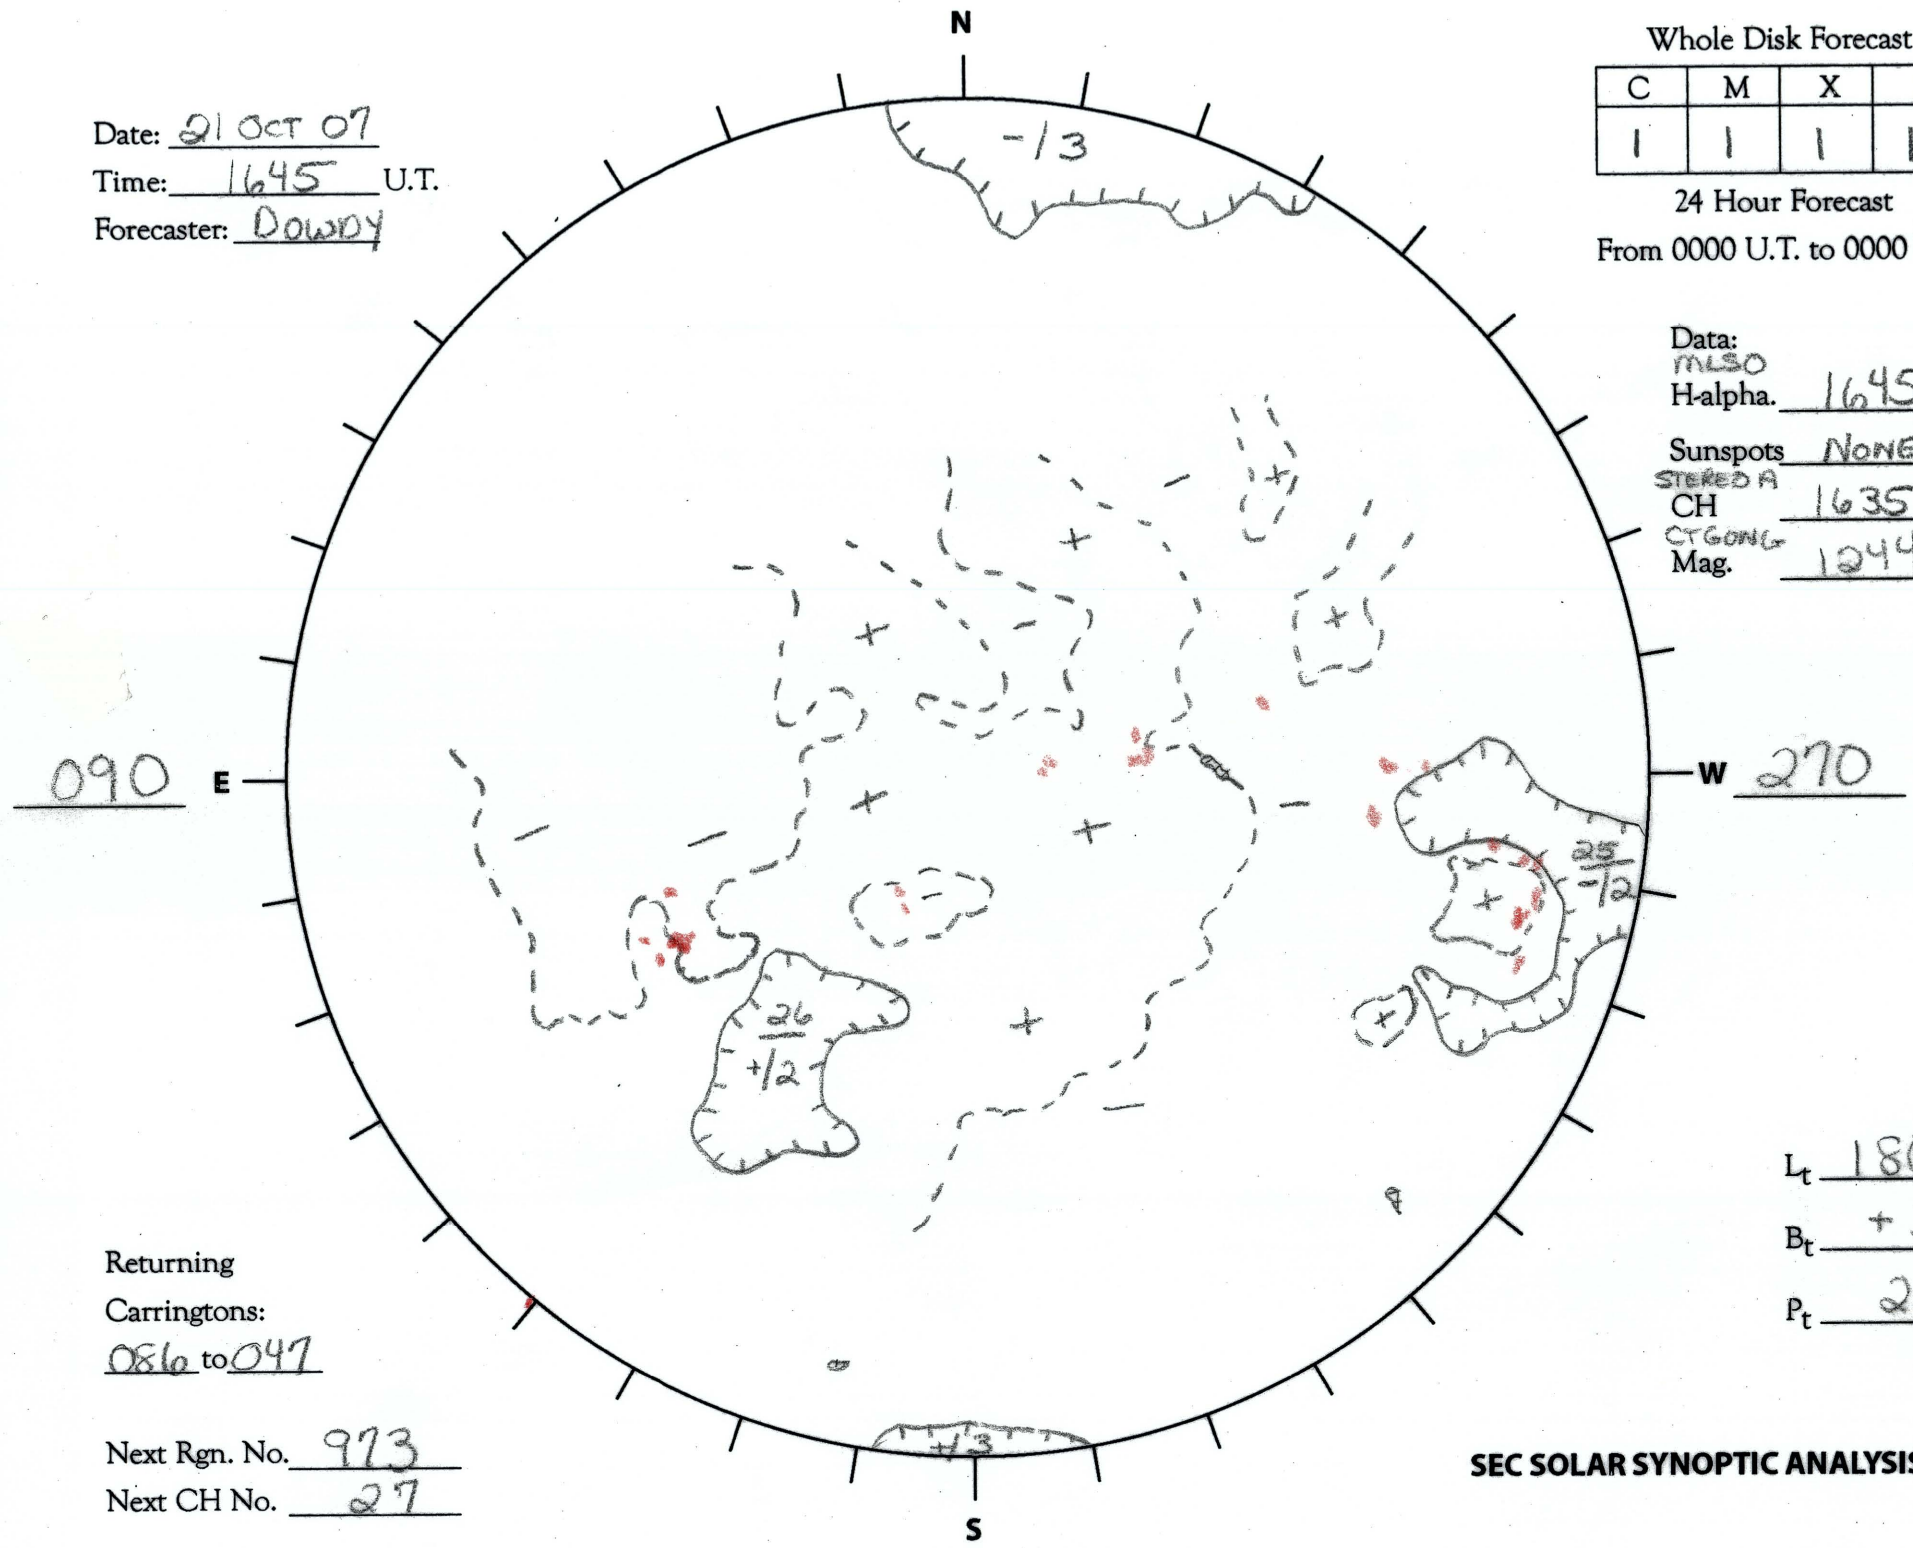

Date: 21 OCT 07  
 Time: 1645 U.T.  
 Forecaster: Dowdy

Whole Disk Forecast

| C | M | X | P |
|---|---|---|---|
| 1 | 1 | 1 | 1 |

24 Hour Forecast  
 From 0000 U.T. to 0000 U.T.

Data: MLSO  
 H-alpha. 1645 U.T.  
 Sunspots NONE U.T.  
 STEREO A CH 1635 U.T.  
 CTGONG Mag. 1244 U.T.

Returning  
 Carringtons:  
086 to 047

Next Rgn. No. 973  
 Next CH No. 27

$L_t$  180.9  
 $B_t$  +5.4  
 $P_t$  25.8