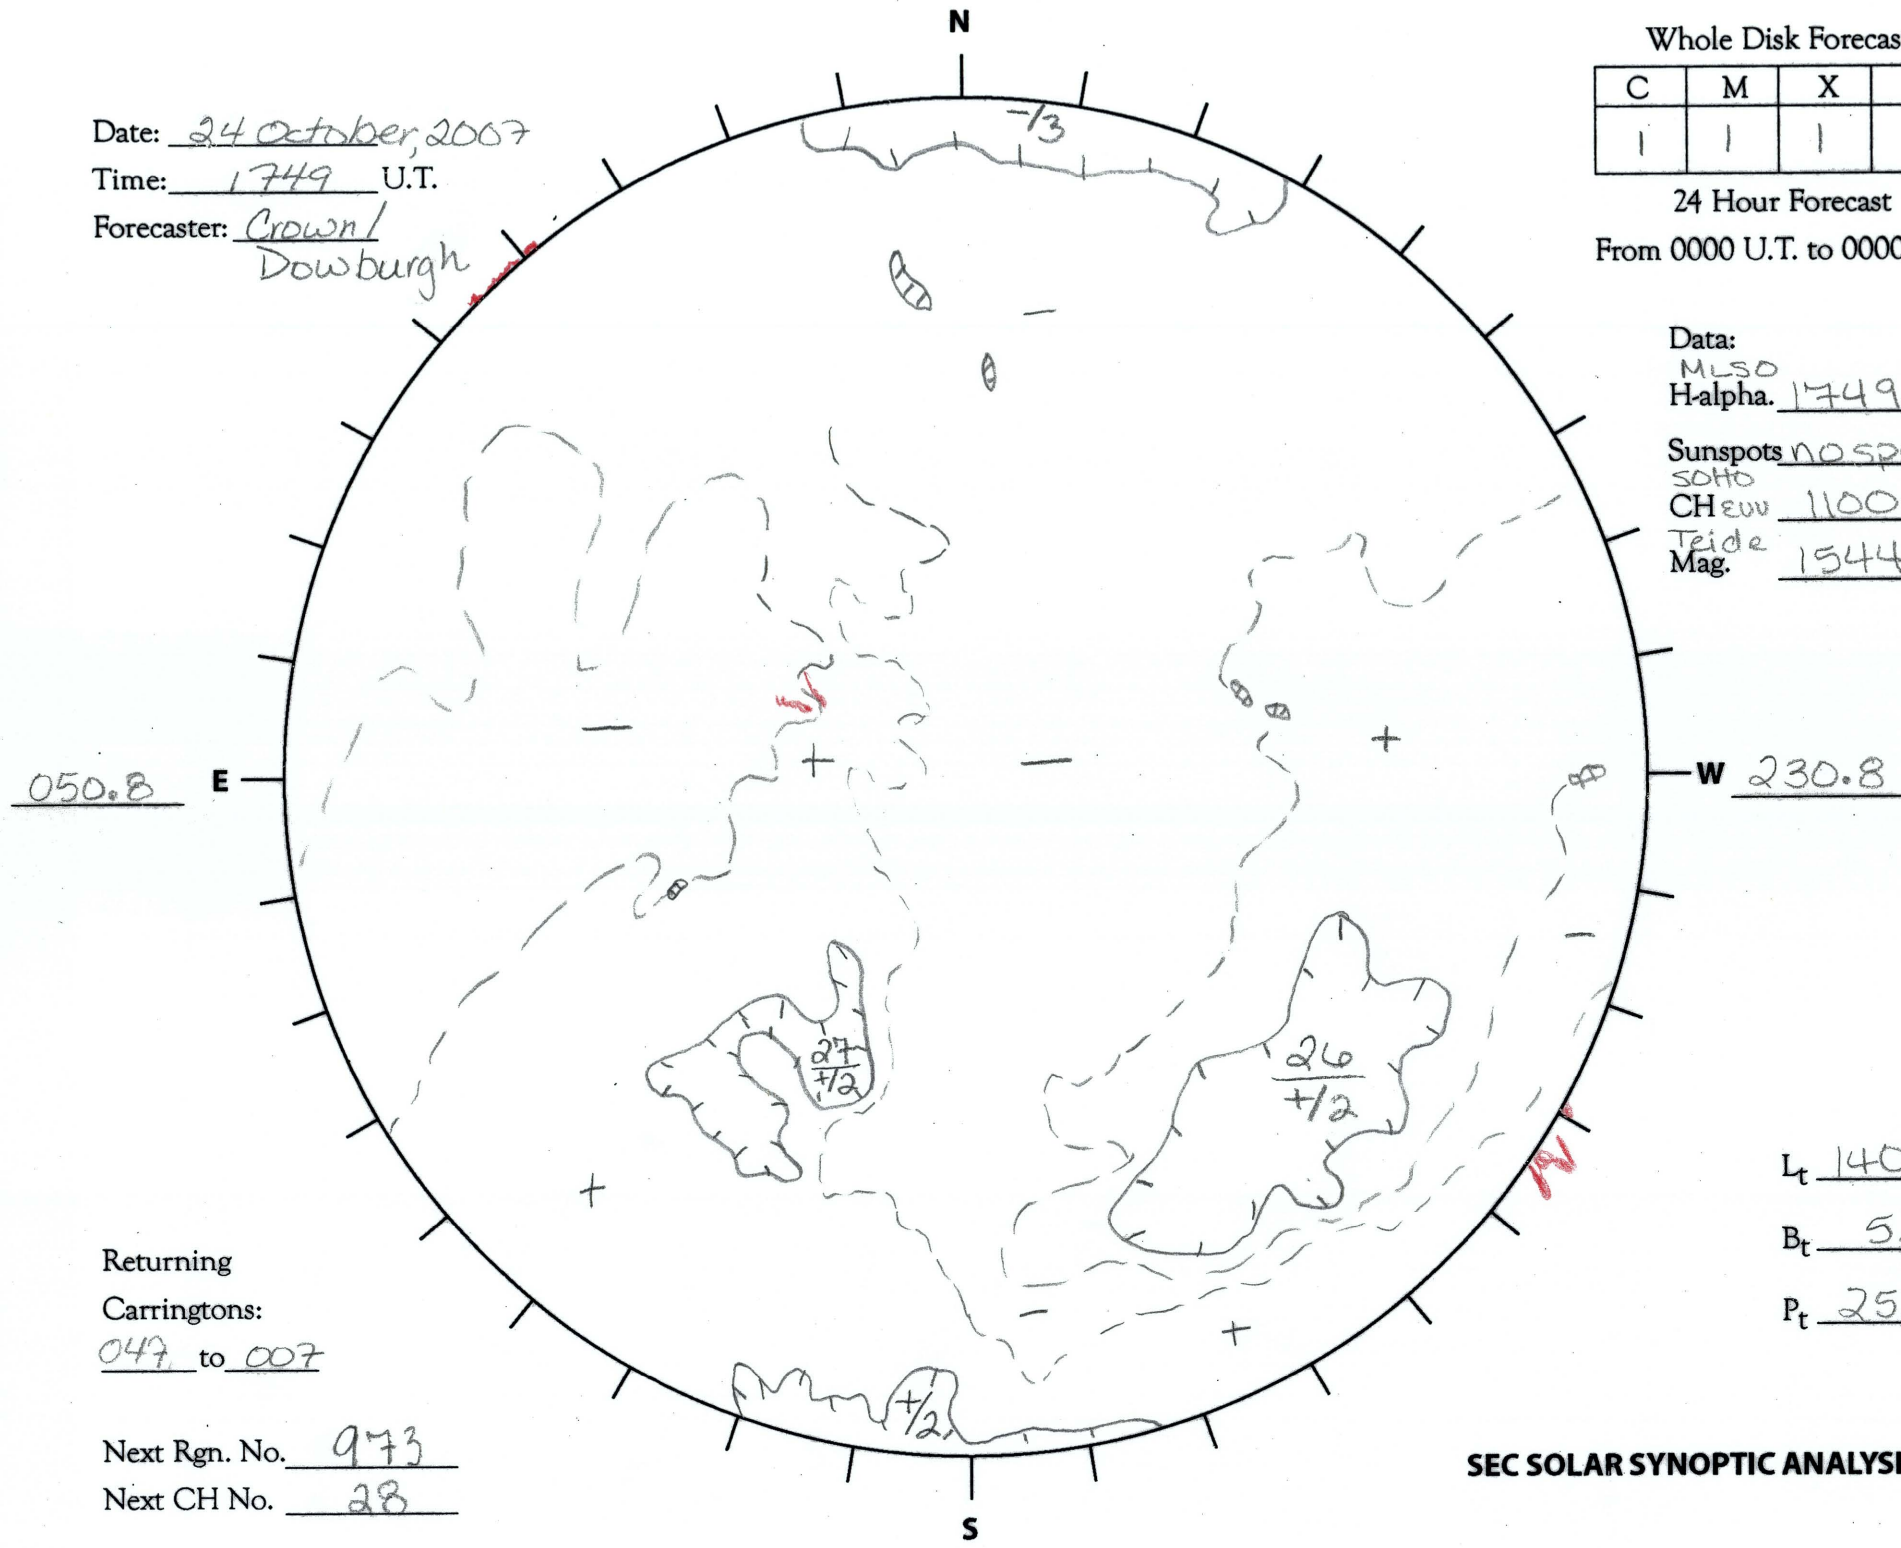

Date: 24 October, 2007

Time: 1749 U.T.

Forecaster: Crown /  
Dowburgh

Whole Disk Forecast

C	M	X	P
1	1	1	1

24 Hour Forecast

From 0000 U.T. to 0000 U.T.

Data:

MLSD  
H-alpha. 1749 U.T.

Sunspots no spots U.T.

SOHO  
CHew 1100 U.T.

Teide  
Mag. 1544 U.T.

050.8 E

W 230.8

Returning

Carringtons:

047 to 007

Next Rgn. No. 973

Next CH No. 28

L<sub>t</sub> 140.8

B<sub>t</sub> 5.1

P<sub>t</sub> 25.5