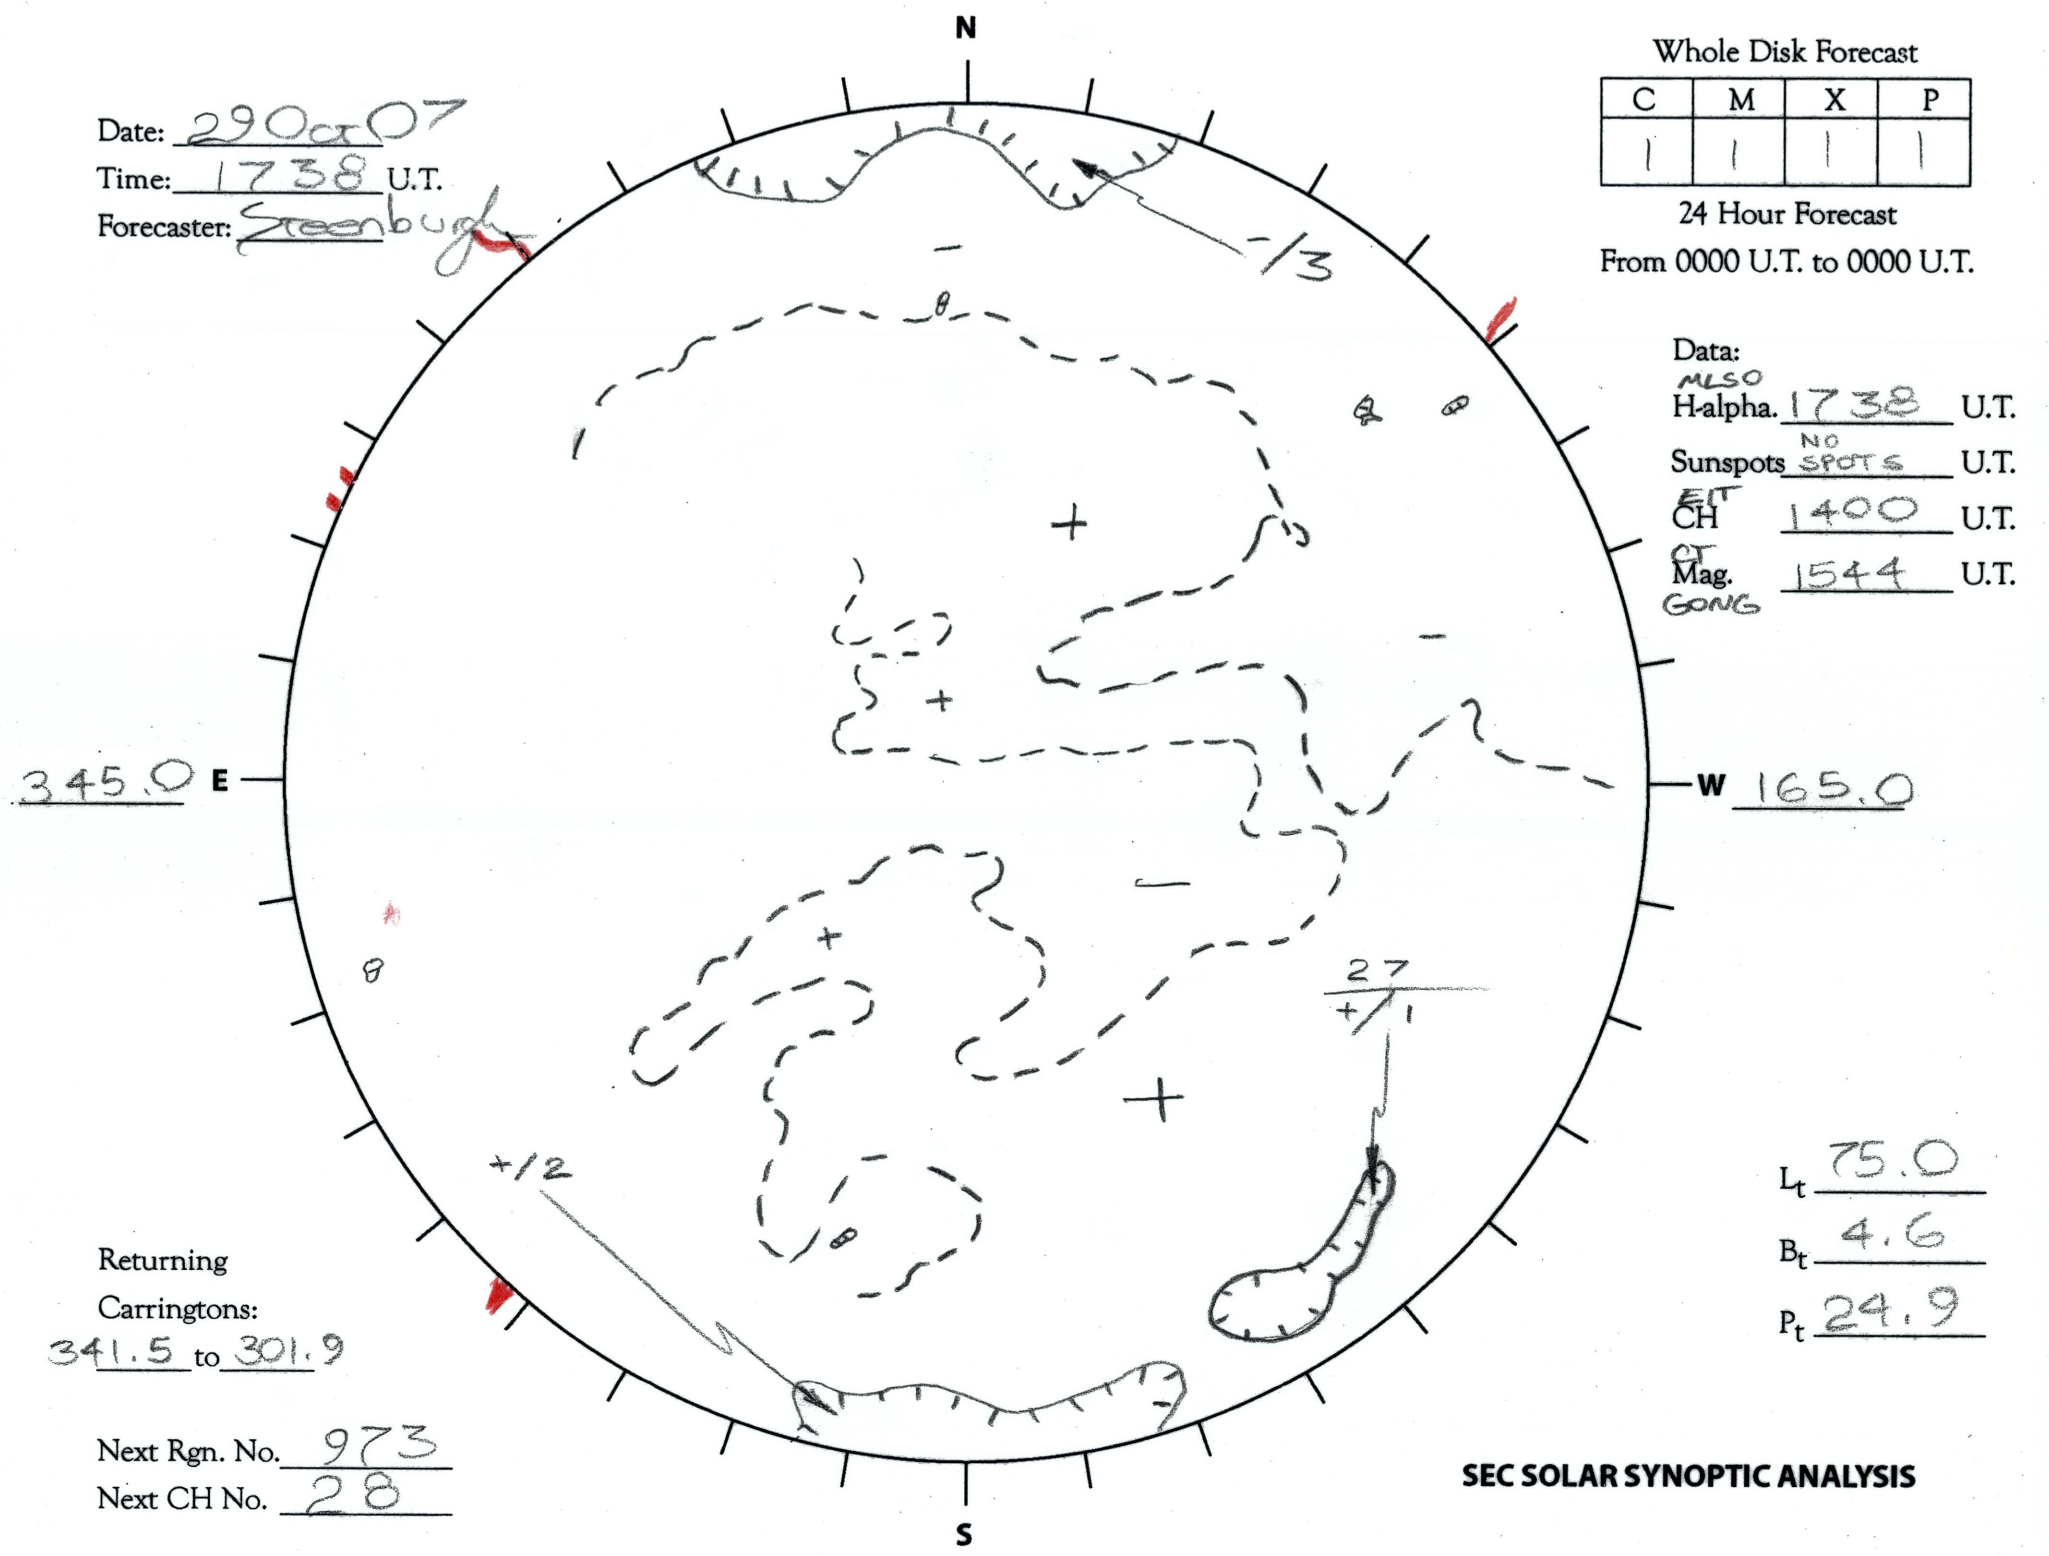

Date: 29 Oct 07

Time: 1738 U.T.

Forecaster: Greenburgh

Whole Disk Forecast

C	M	X	P
1	1	1	1

24 Hour Forecast

From 0000 U.T. to 0000 U.T.

Data:

MLSO H-alpha. 1738 U.T.

Sunspots NO SPOTS U.T.

EIT CH 1400 U.T.

GT Mag. 1544 U.T.
GONG

345.0 E

W 165.0

27
+/1

+12

Returning Carringtons: 341.5 to 301.9

Next Rgn. No. 973

Next CH No. 28

L_t 75.0

B_t 4.6

P_t 24.9